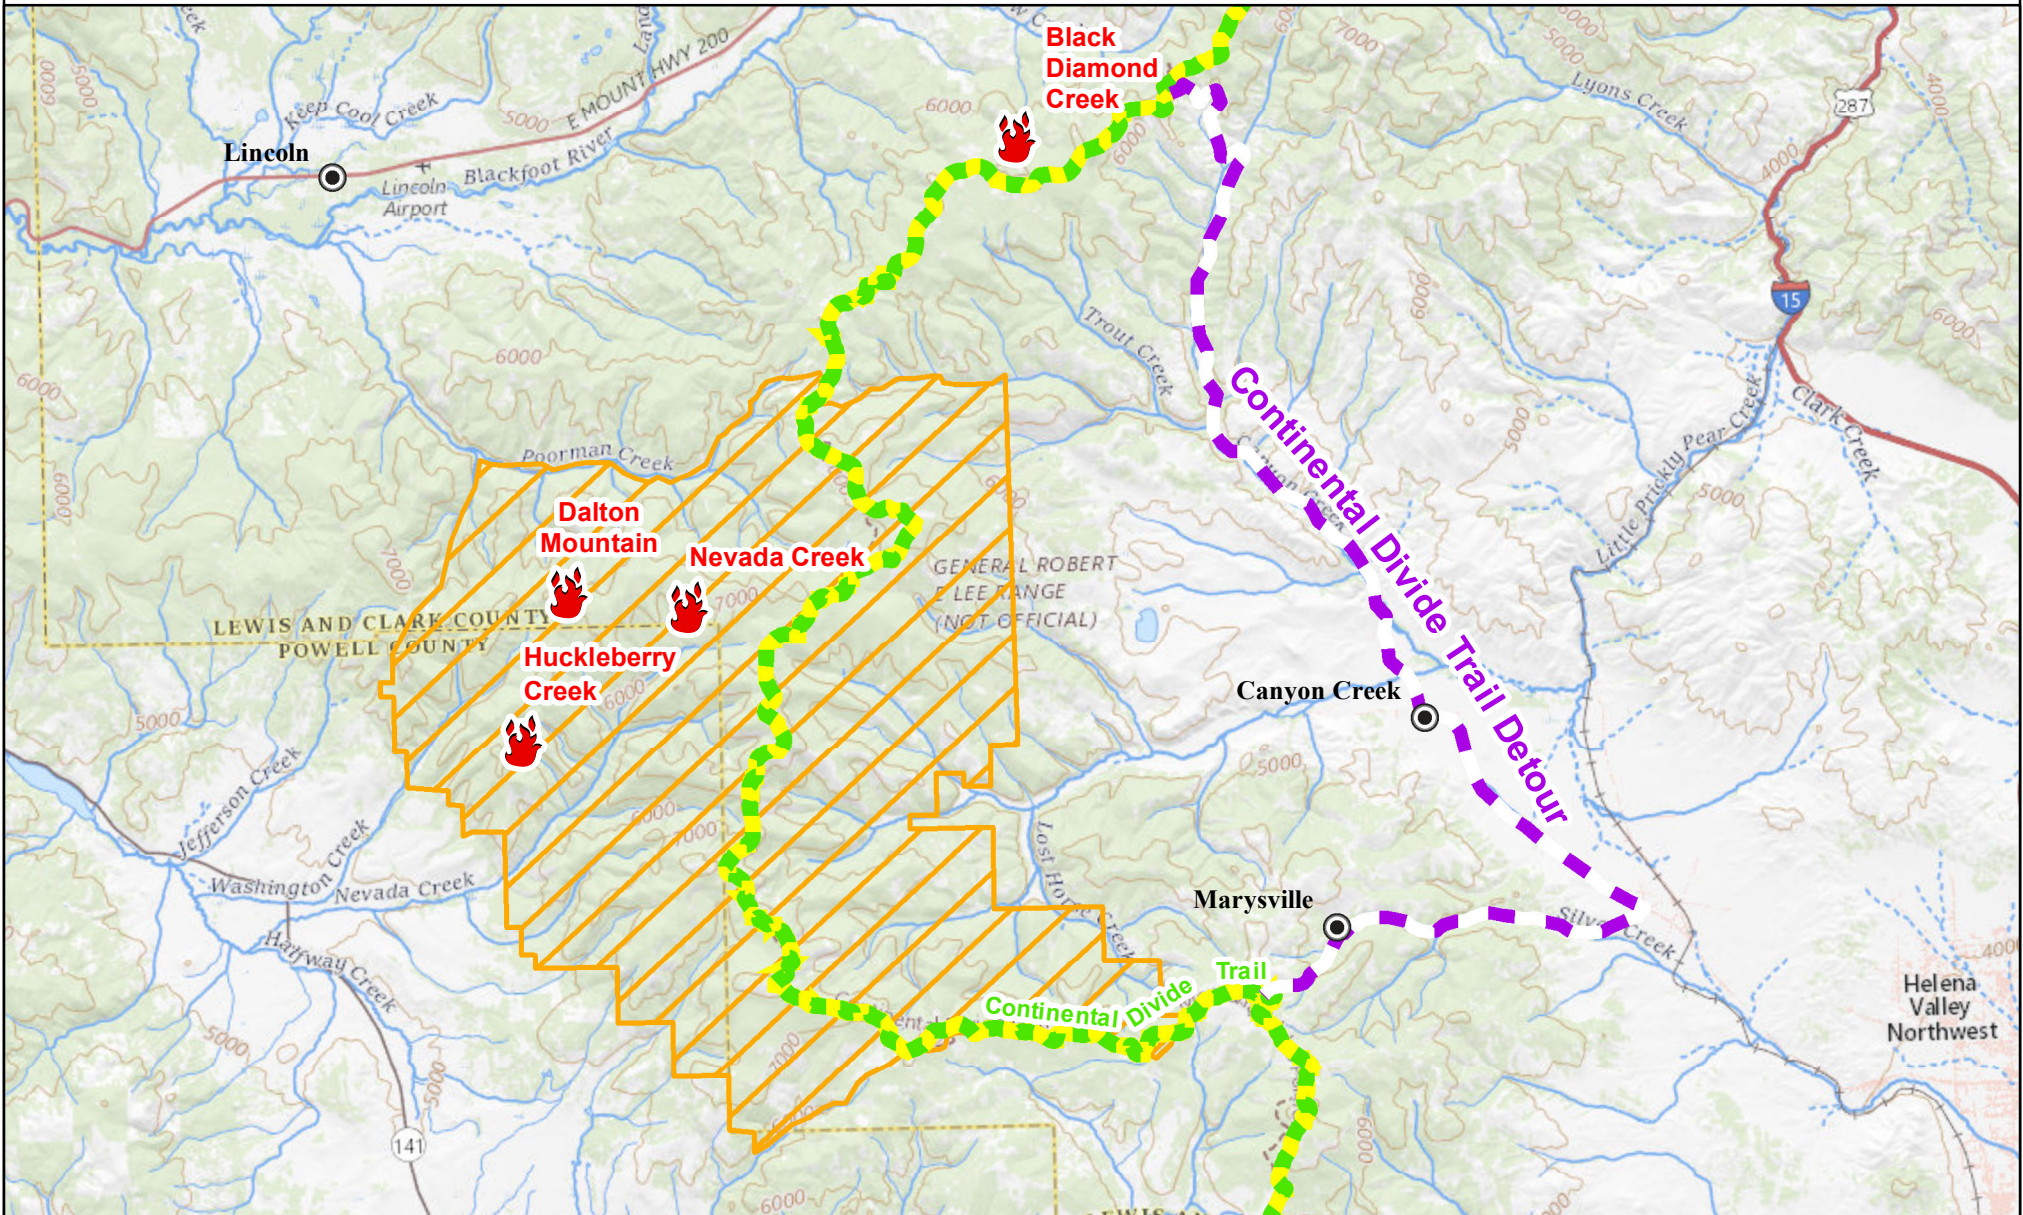

# Nevada Creek Fires

08/04/2019

## Nevada Creek Fires

MT-HLF-000131

Fire Size as of  
08/03/2019 2224 hrs  
55 Acres

Fires

Continental Divide Trail Detour

Continental Divide Trail

Divide Area Closure