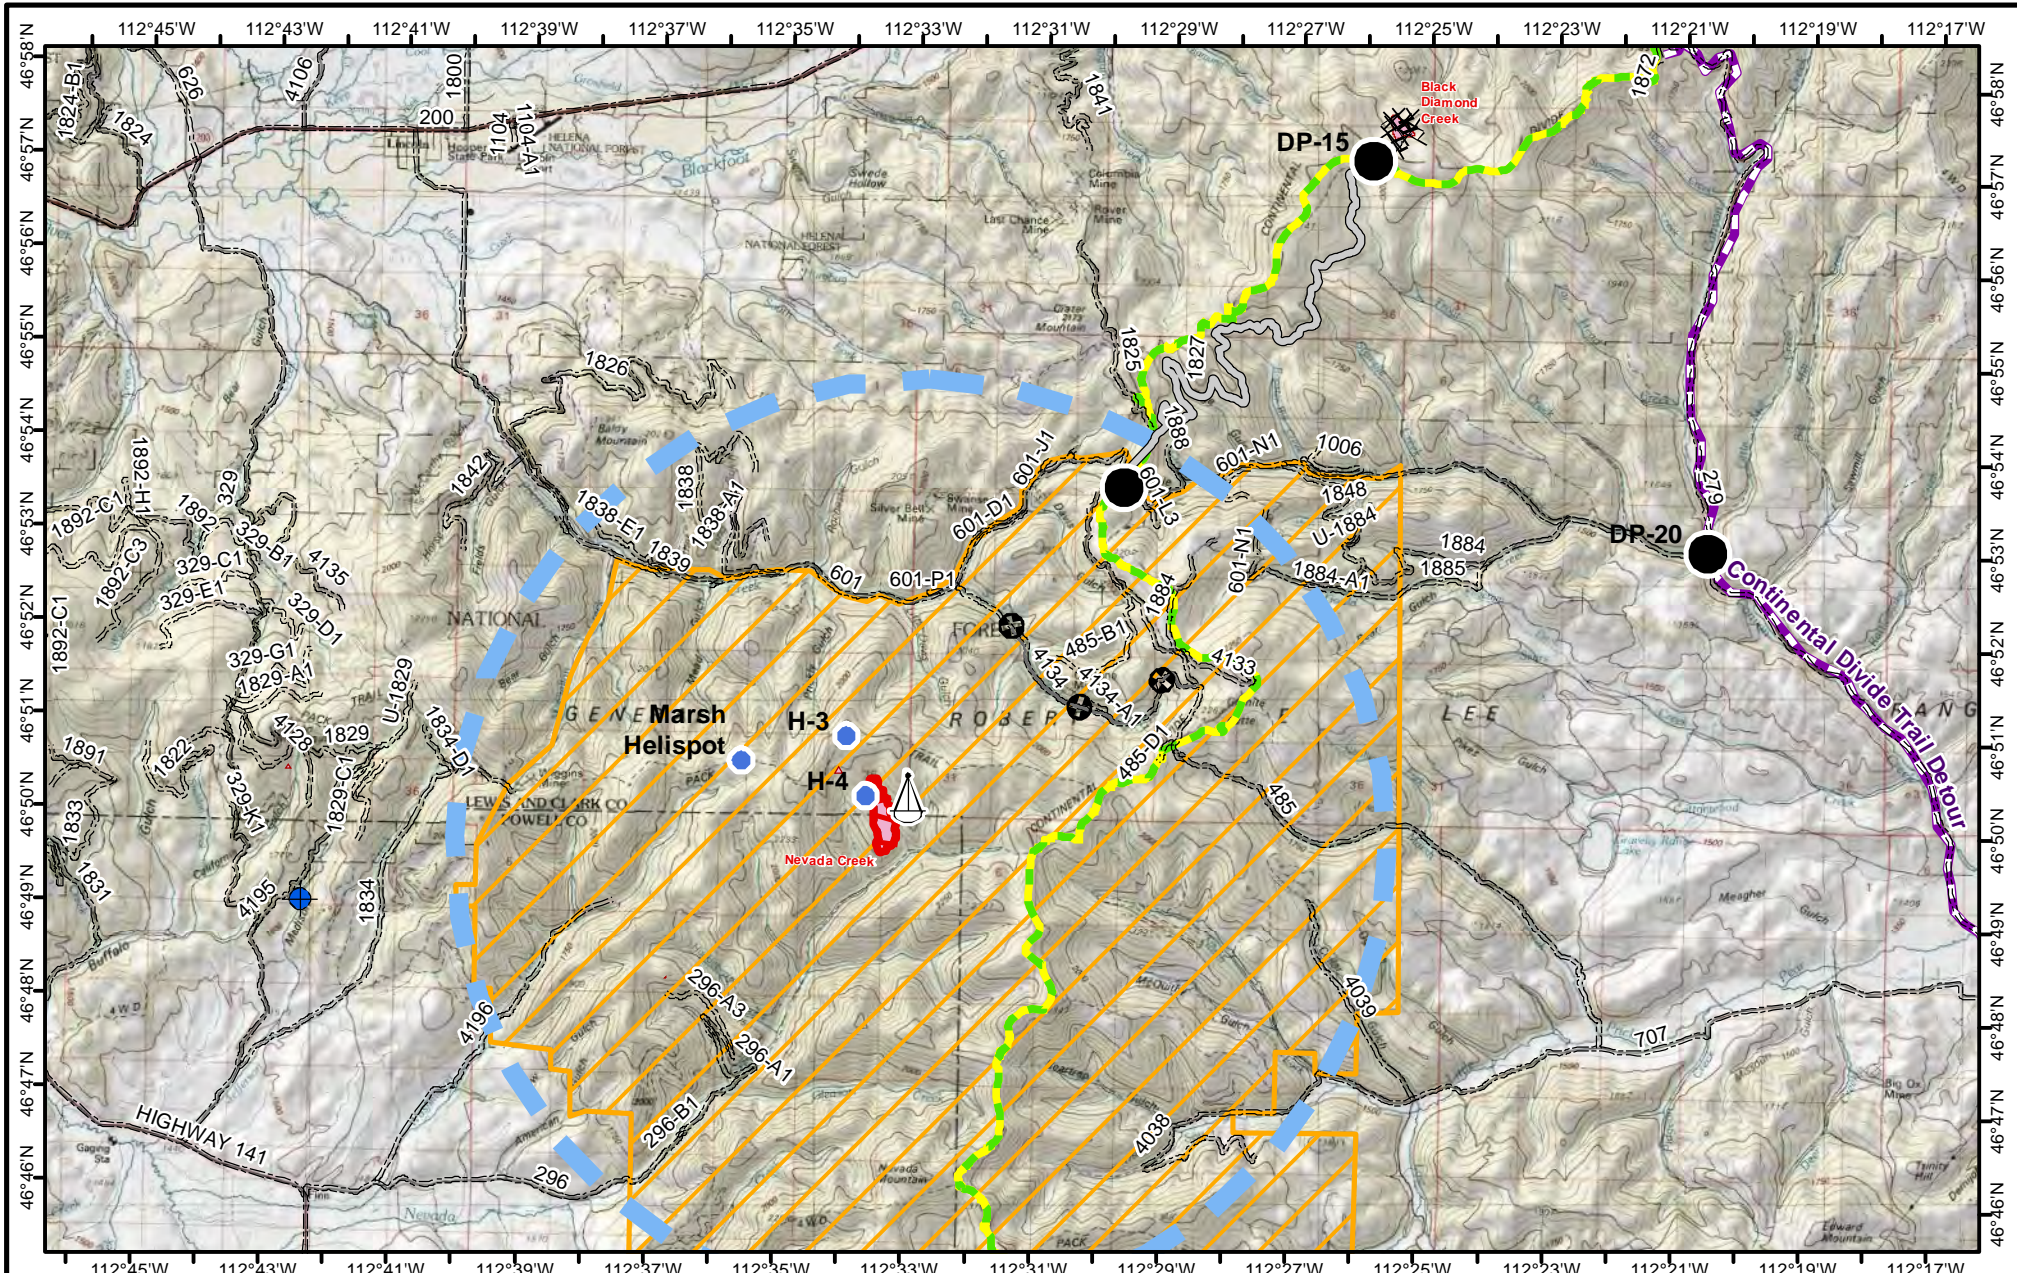

IAP - Nevada Creek Area Fires

08/05/2019

Nevada Creek Area Fires
MT-HLF-000131
 Fire Perimeter as of
 08/03/2019 2206
 Nevada Creek 55 acres
 Black Diamond 36 acres

Wildfire Daily Fire Perimeter	Helispot	Completed Dozer Line	Other
Dip Site	Sling Site	Completed Hand Line	Continental Divide Trail
Drop Point	Uncontrolled Fire Edge	Access or Improved Road	Continental Divide Trail Detour
Temporary Flight Restriction	Divide Area Closure	4 Miles	