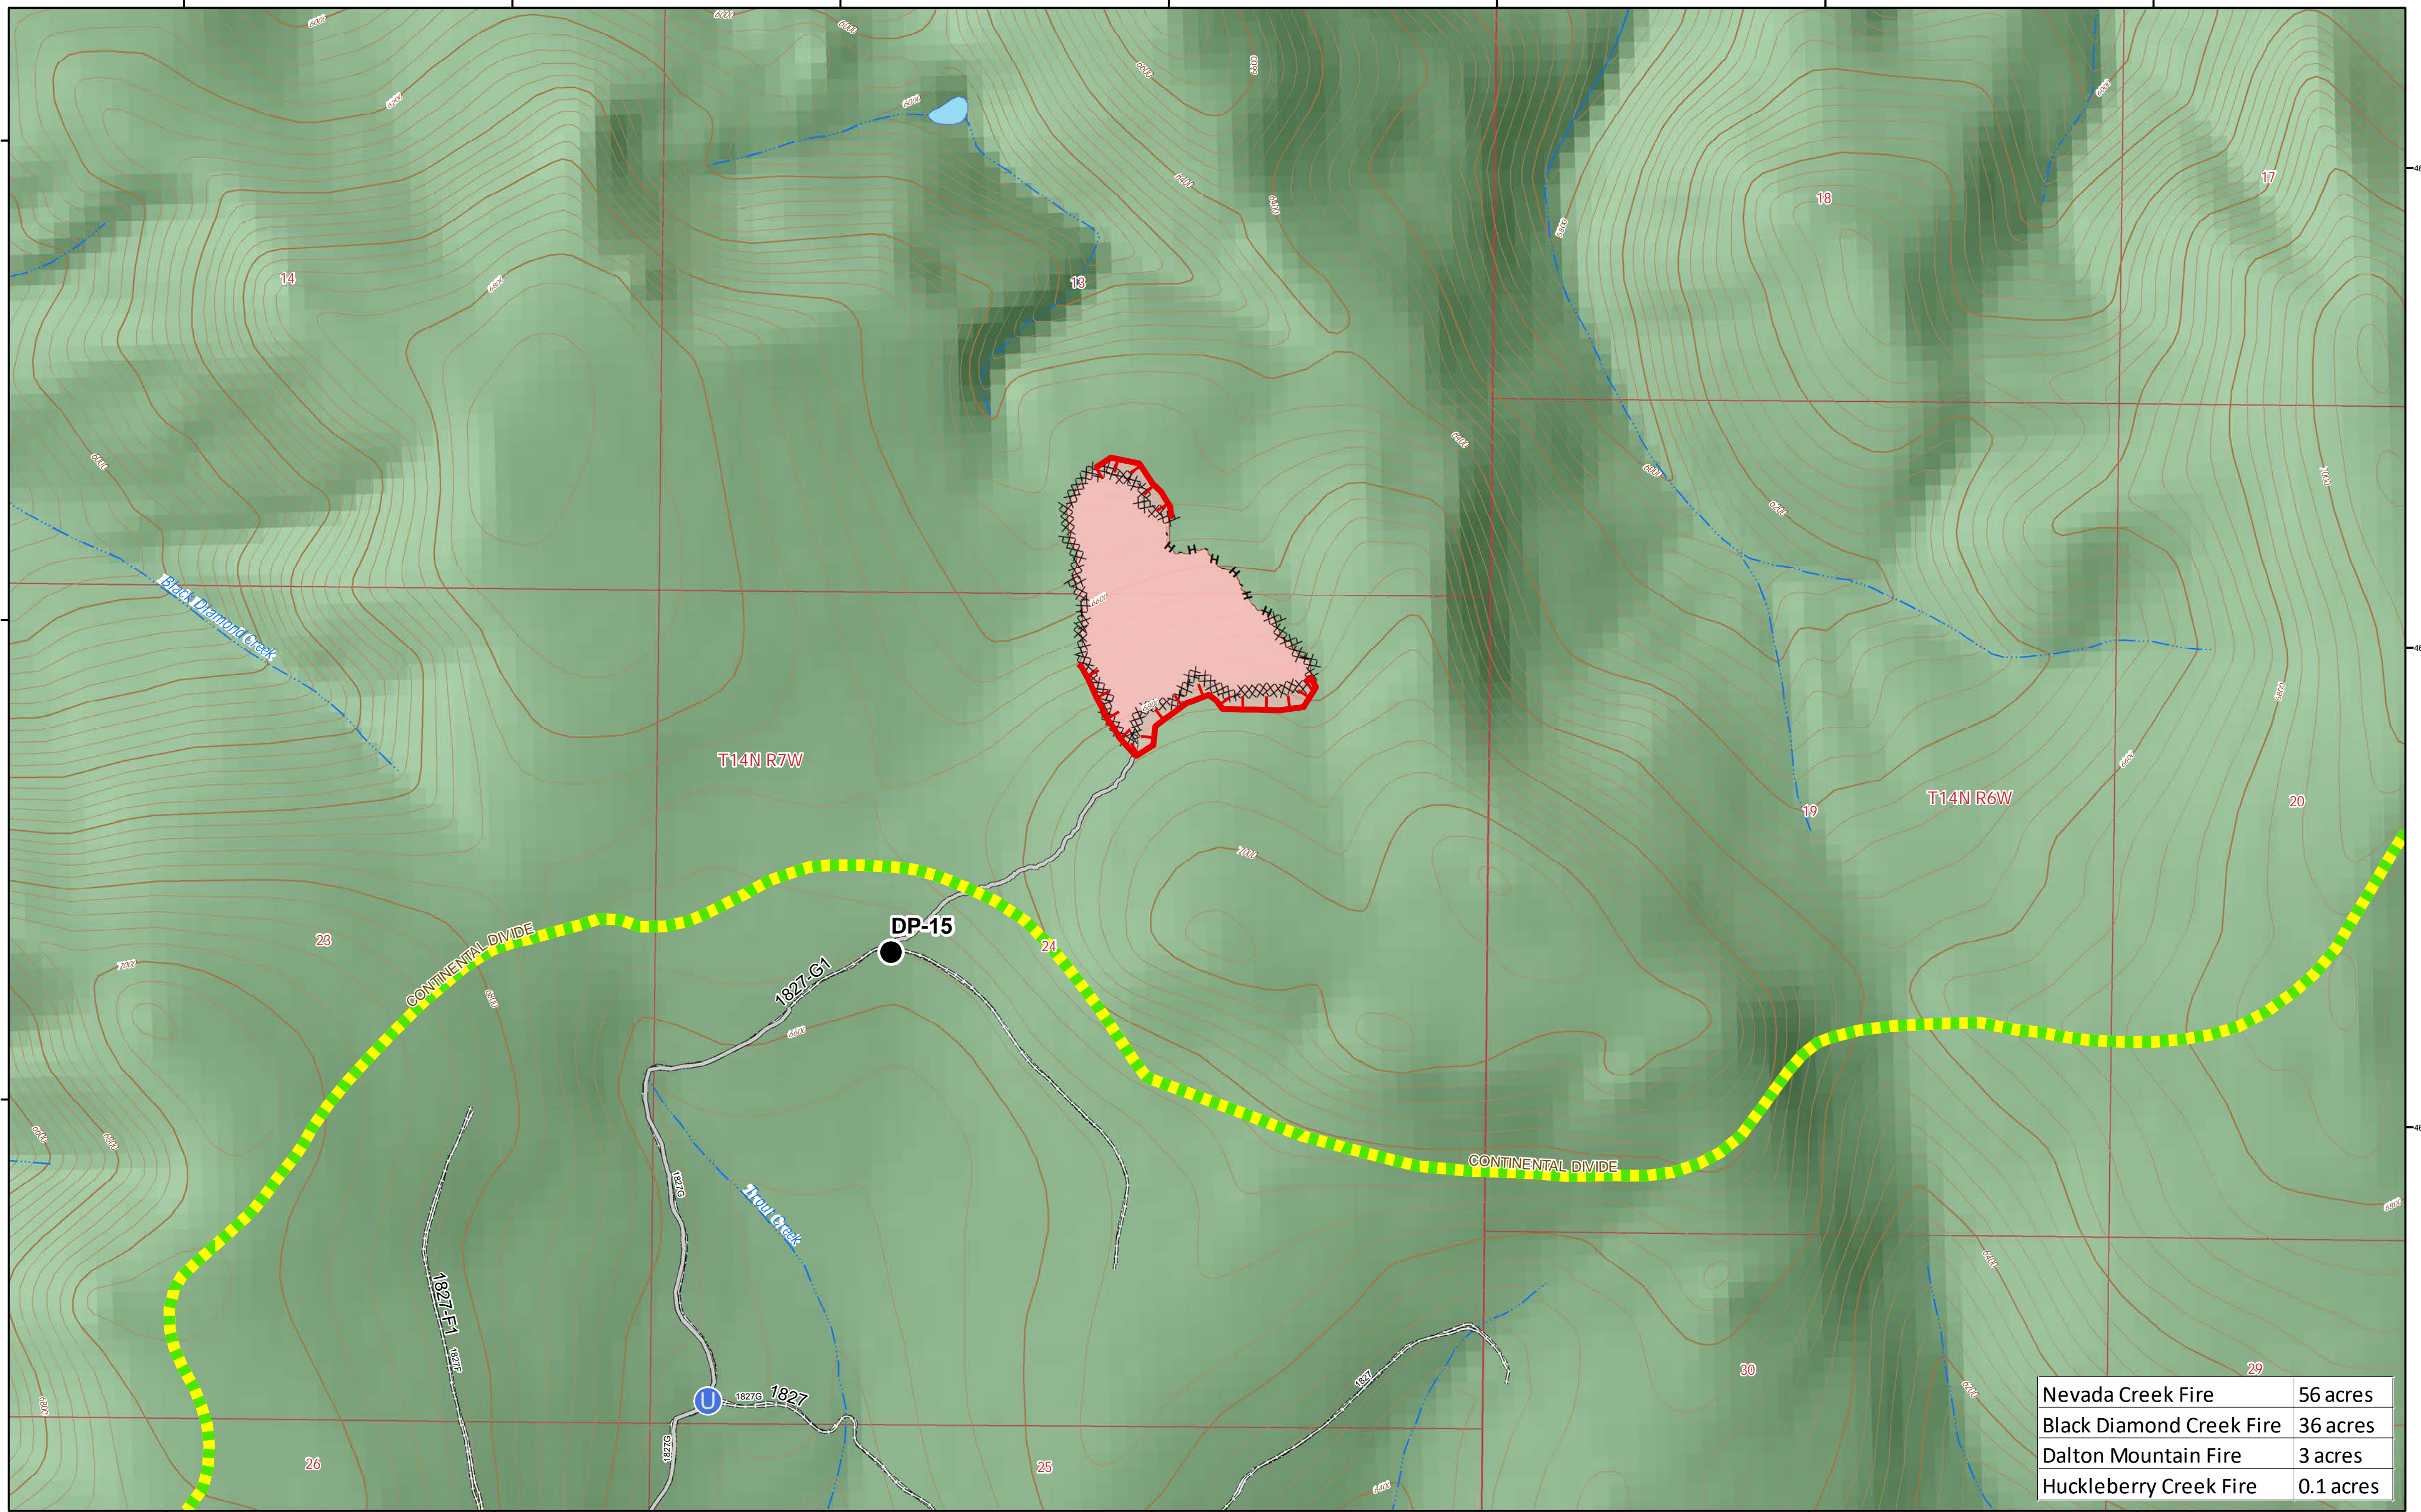

Black Diamond Creek Fire

08/05/2019

Nevada Creek Fire	56 acres
Black Diamond Creek Fire	36 acres
Dalton Mountain Fire	3 acres
Huckleberry Creek Fire	0.1 acres

Black Diamond Creek MT-HLF-000137

Nevada Creek Fire perimeter 56 Acres
as of 08/05/2019 at 0128

Black Diamond Creek Fire 36 Acres
as of 08/04/2019 at 0130

- Uncontrolled Fire Edge
- Drop Point
- Unimproved Landing Area
- Continental Divide Trail
- Completed Dozer Line
- Completed Hand Line
- Access or Improved Road
- 20190805_0130_BlackDiamond_HeatPerimeter
- Wildfire Daily Fire Perimeter
- Trails
- Local or 4WD road
- Land Owner**
- US Forest Service