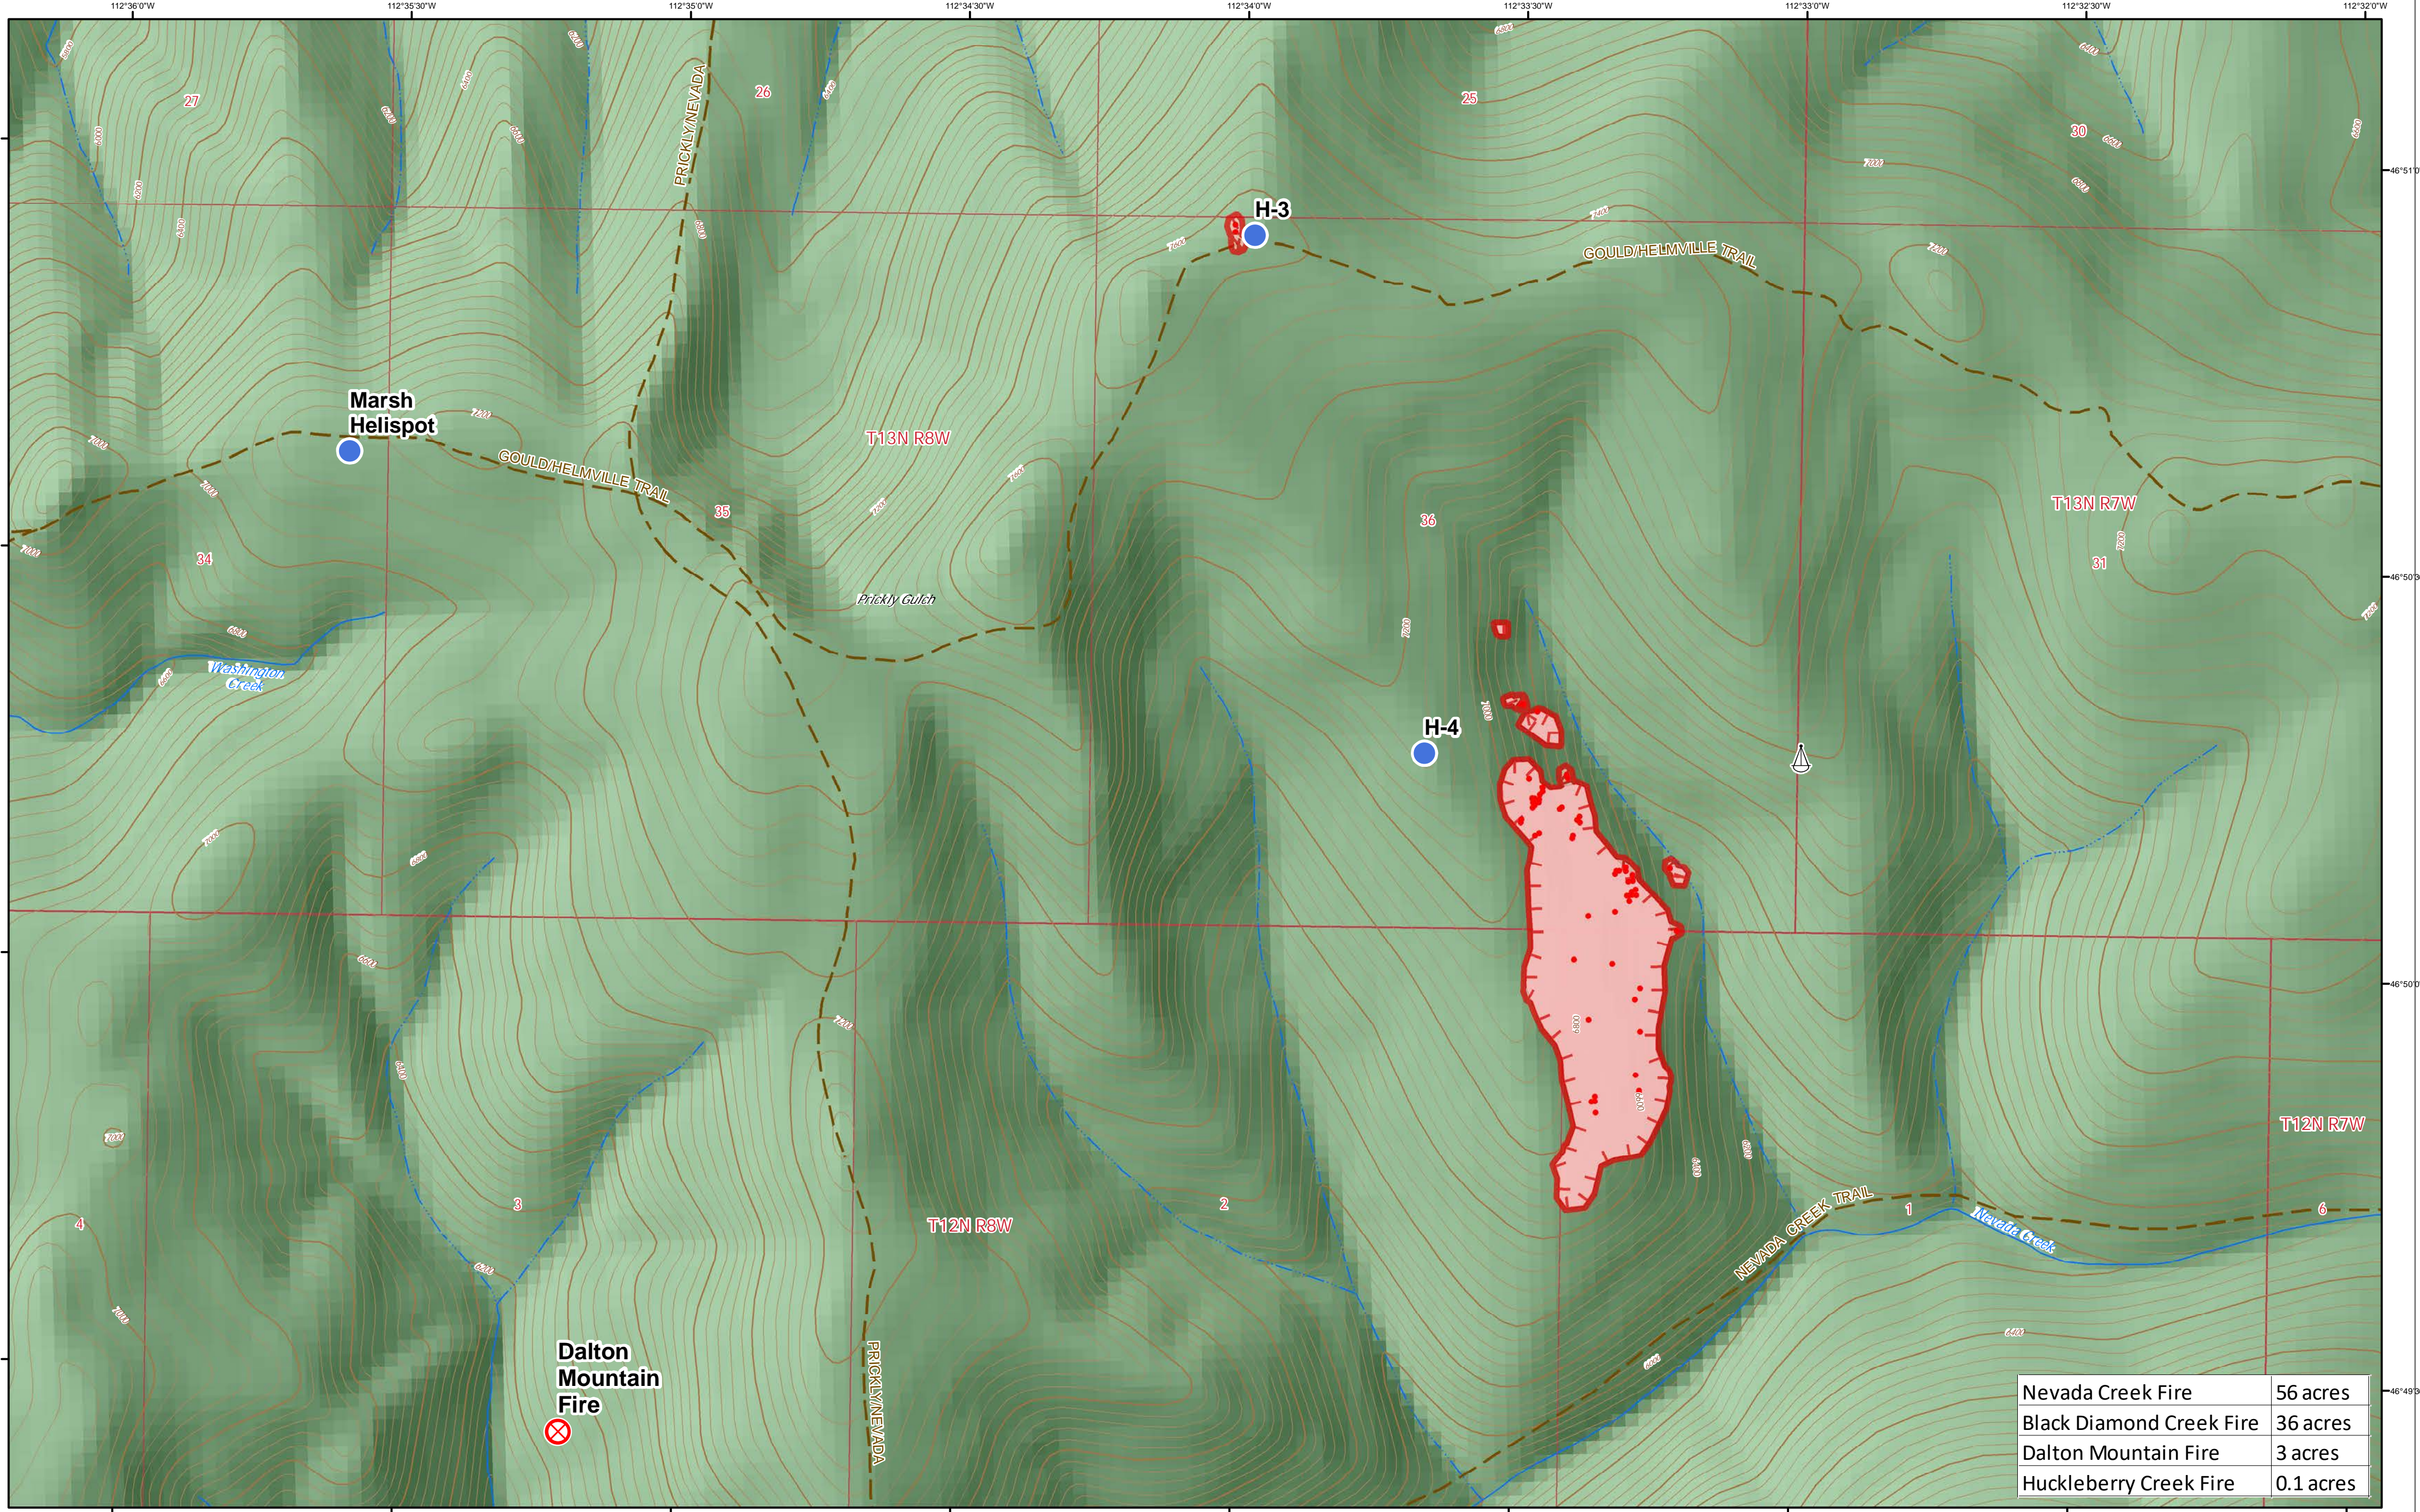

# Nevada Creek Fire

08/05/2019

Nevada Creek Fire	56 acres
Black Diamond Creek Fire	36 acres
Dalton Mountain Fire	3 acres
Huckleberry Creek Fire	0.1 acres

**Nevada Creek**  
 MT-HLF-000131  
 Nevada Creek Fire perimeter 56 Acres  
 as of 08/05/2019 at 0128

Black Diamond Creek Fire 3 Acres as  
 of 08/04/2019 at 0130

- Uncontrolled Fire Edge
- Fire Origin
- Helispot
- Sling Site
- Wildfire Daily Fire Perimeter
- Trails
- Land Owner**
- US Forest Service