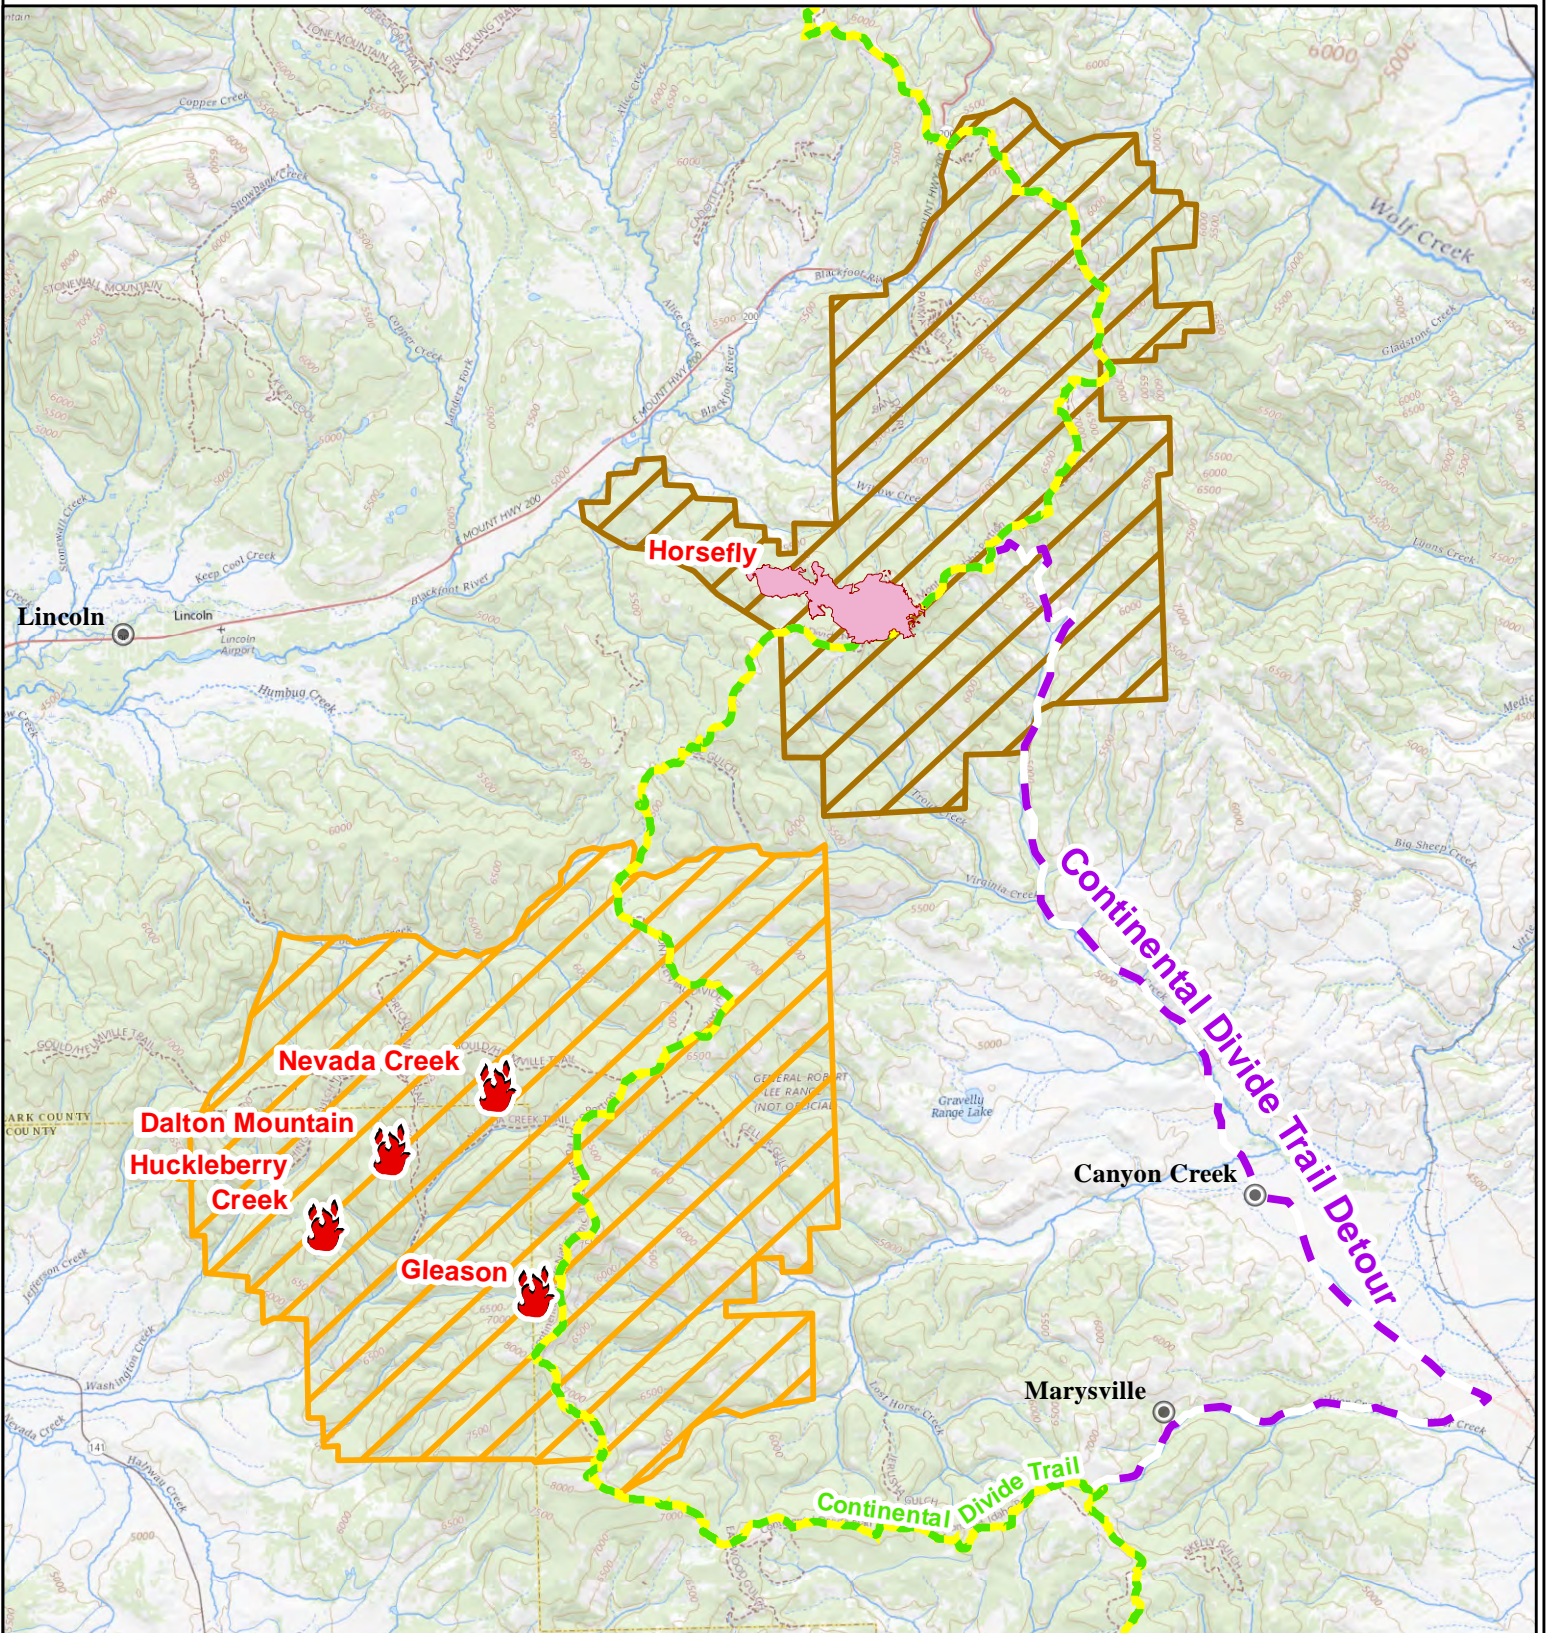

Nevada Creek Area Fires

08/07/2019

Horsefly Fire
 MT-HLF-000162
 1294 acres as of 08/07/2019 at 0217

Fires

Nevada Creek Fire
 MT-HLF-000131
 57 acres as of 08/07/2019 at 0224

 Continental Divide Trail Detour

Gleason Fire
 MT-HLF-000171
 14 acres as of 08/07/2019 at 0224

 Continental Divide Trail

 Black Diamond Creek Closure

 Divide Area Closure