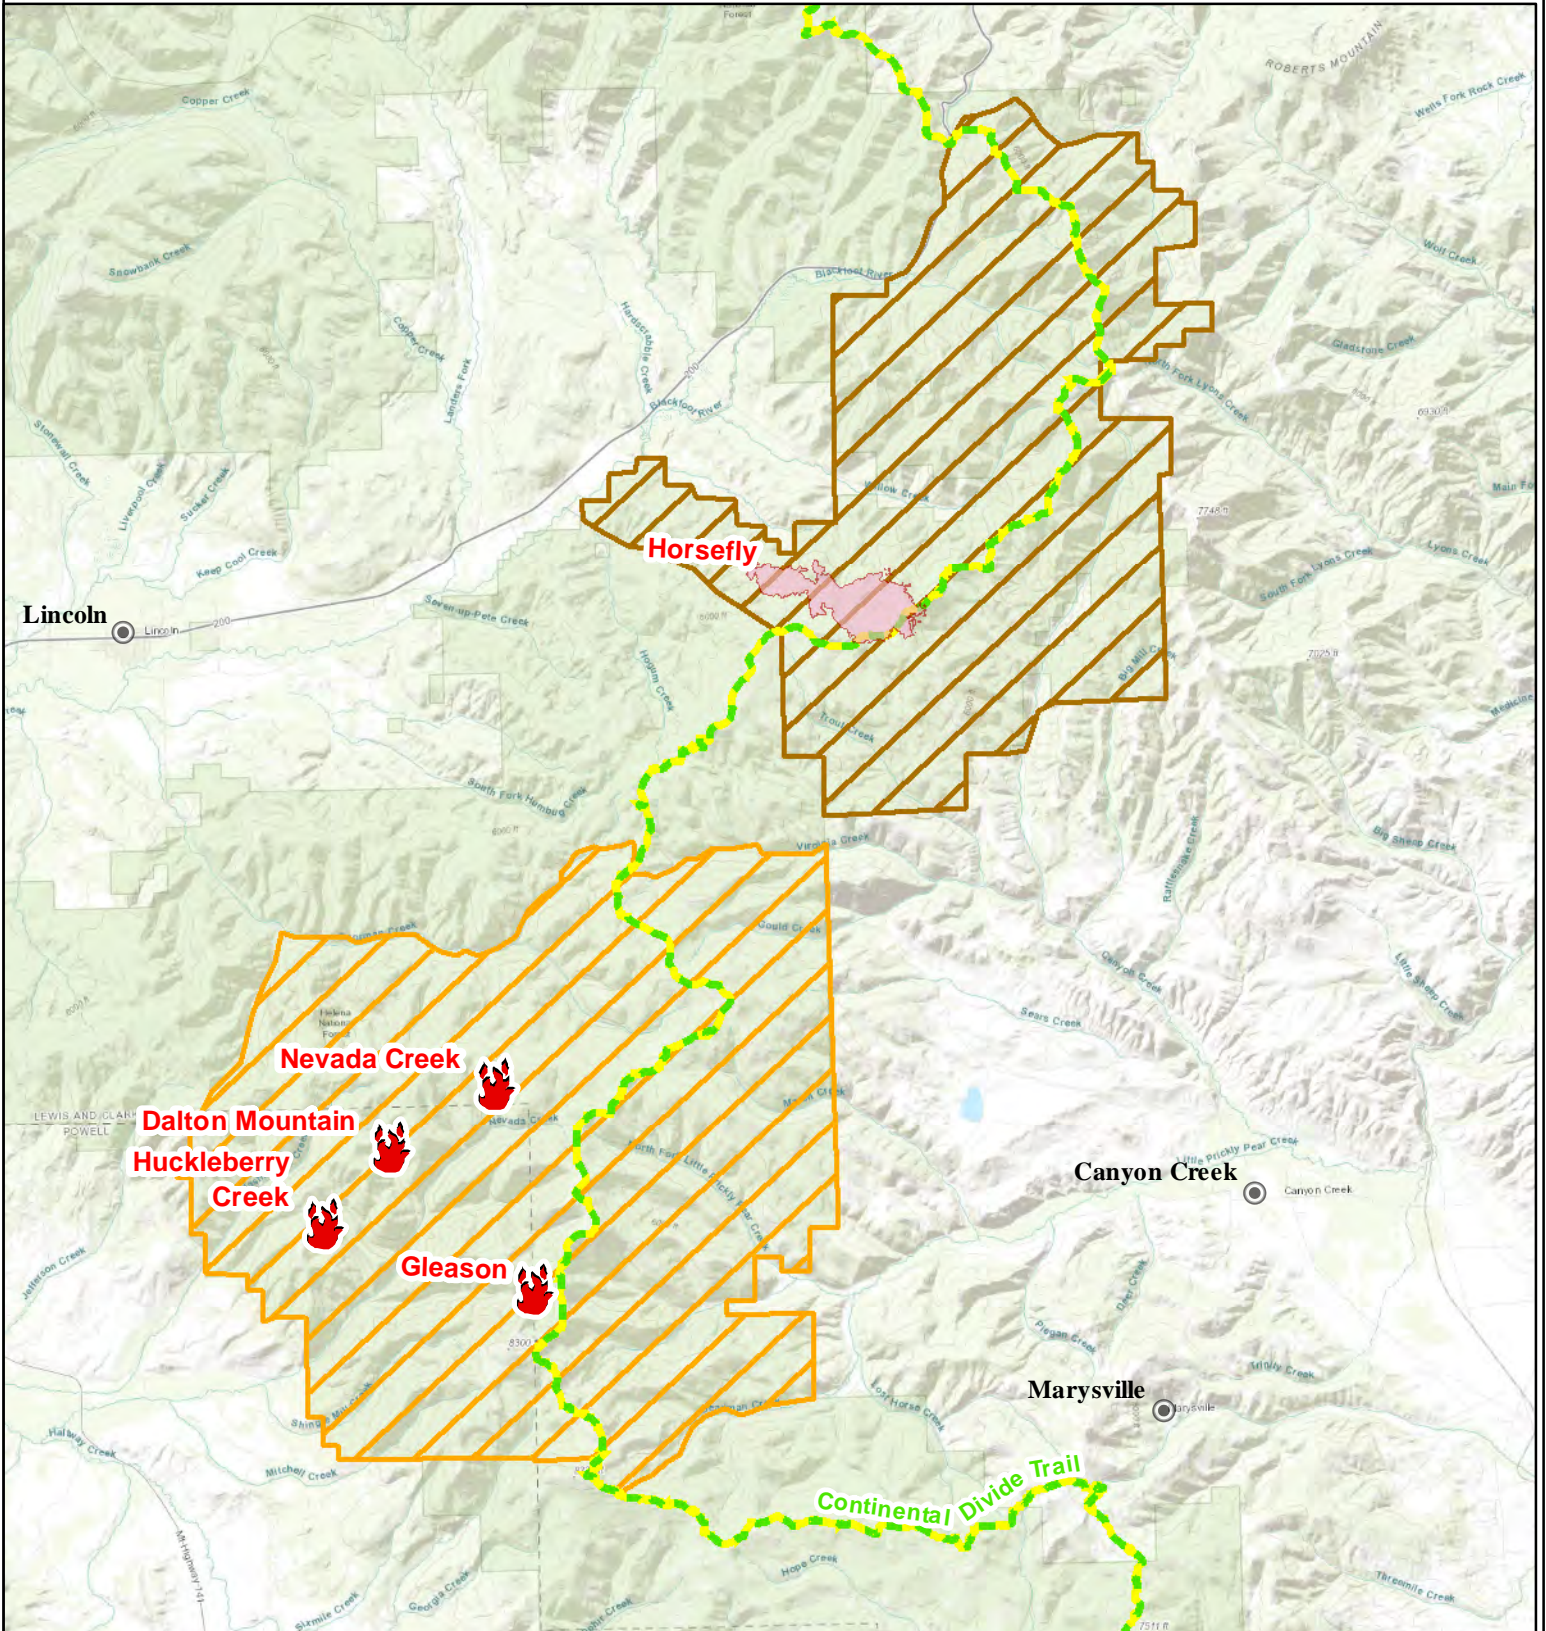

# Nevada Creek Area Fires

08/08/2019

Horsefly Fire  
MT-HLF-000162  
1335 acres as of 08/07/2019 at 2206

Nevada Creek Fire  
MT-HLF-000131  
57 acres as of 08/07/2019 at 2206

Gleason Fire  
MT-HLF-000171  
15 acres as of 08/07/2019 at 2202

Fires

Black Diamond Creek Closure

Divide Area Closure

Continental Divide Trail

0 1.25 2.5 5 Miles