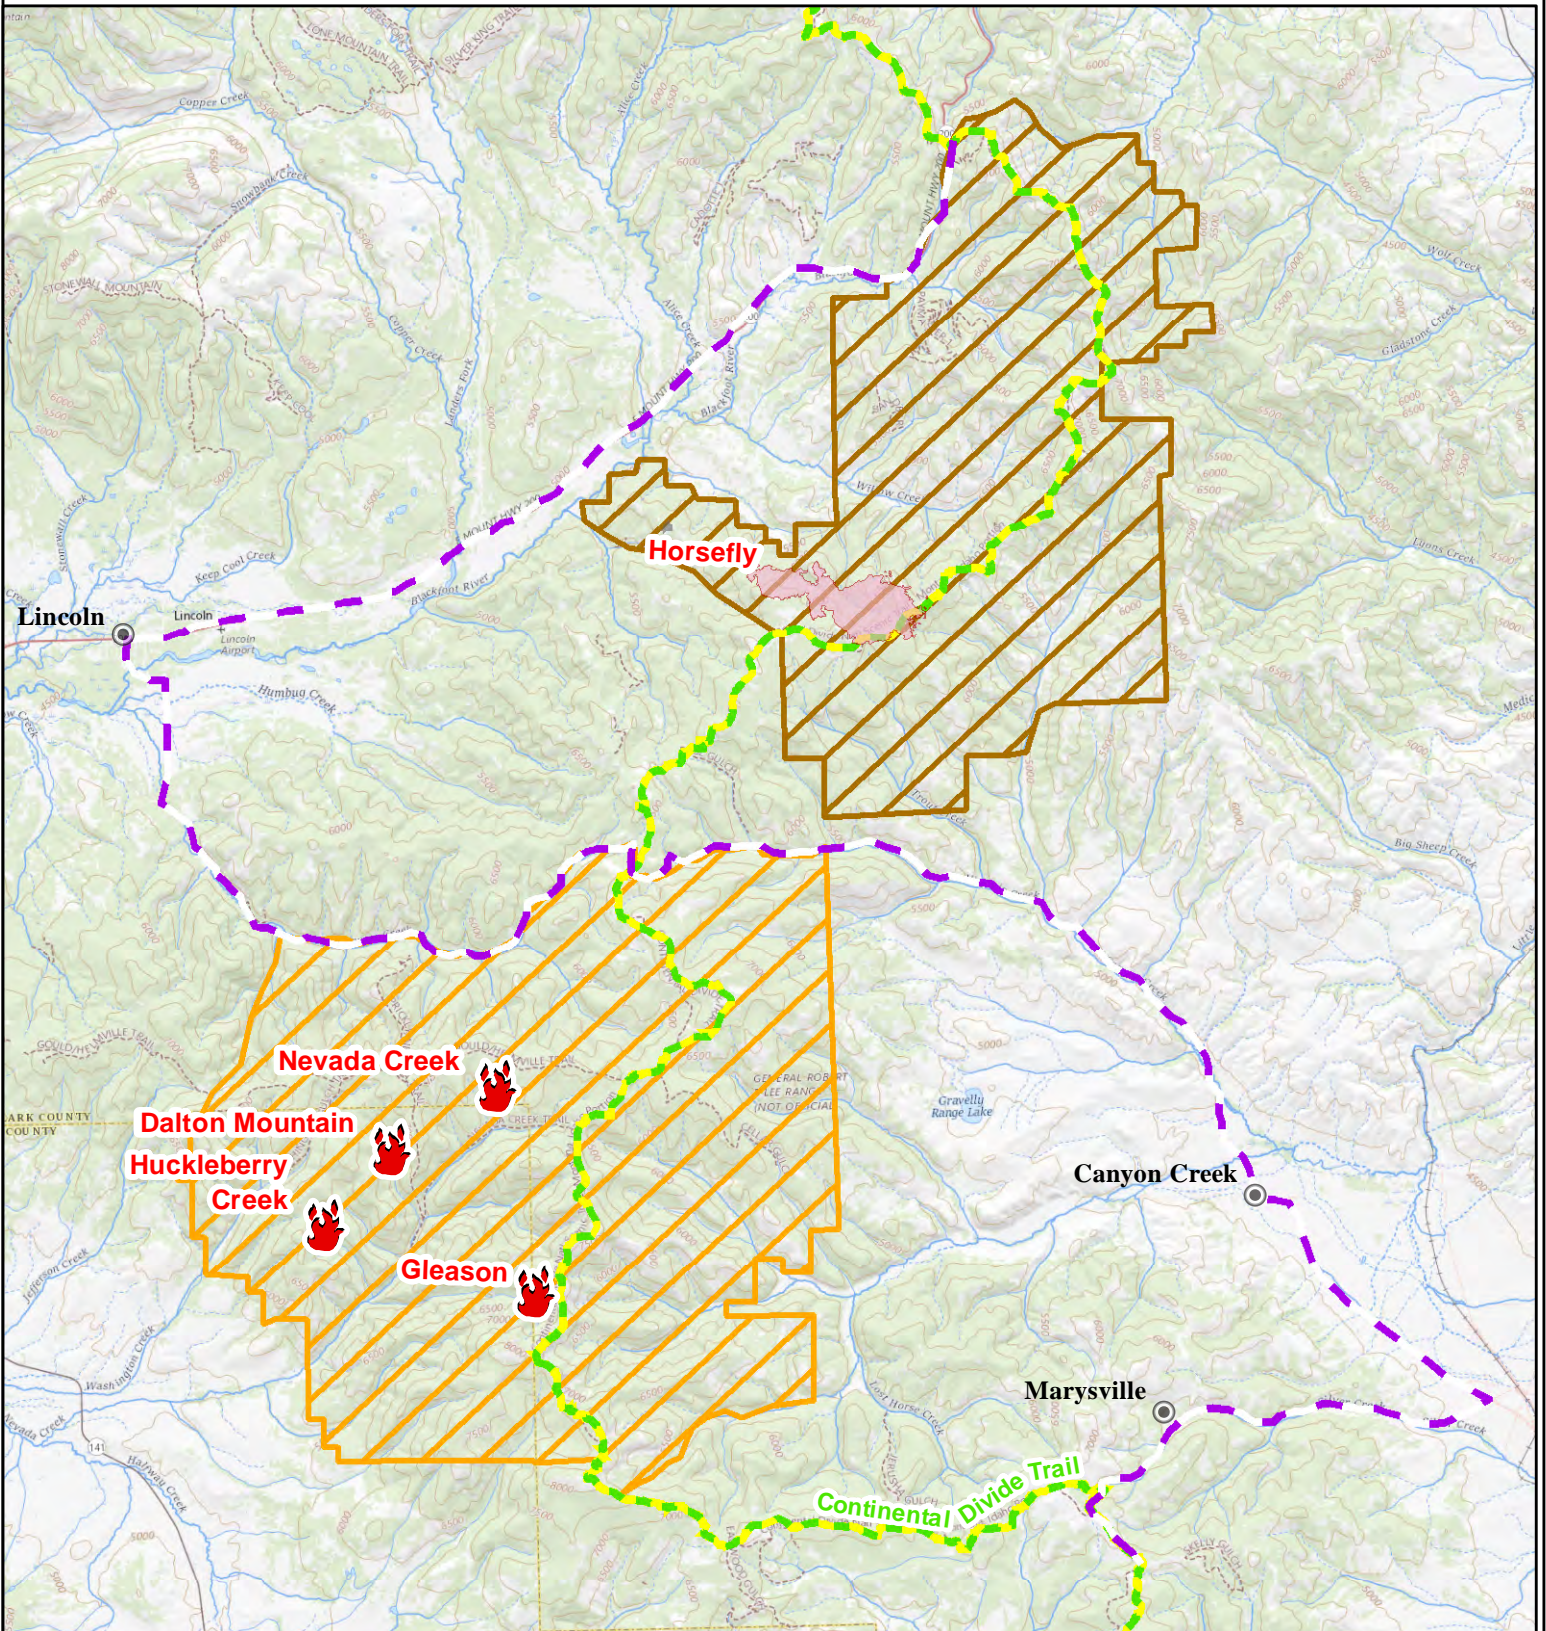

# Nevada Creek Area Fires

08/09/2019

Horsefly Fire  
MT-HLF-000162  
1335 acres as of 08/07/2019 at 2206

Nevada Creek Fire  
MT-HLF-000131  
57 acres as of 08/07/2019 at 2206

Gleason Fire  
MT-HLF-000171  
15 acres as of 08/07/2019 at 2202

Fires

Continental Divide Trail Detour

Continental Divide Trail

Black Diamond Creek Closure

Divide Area Closure

0 1.25 2.5 5 Miles