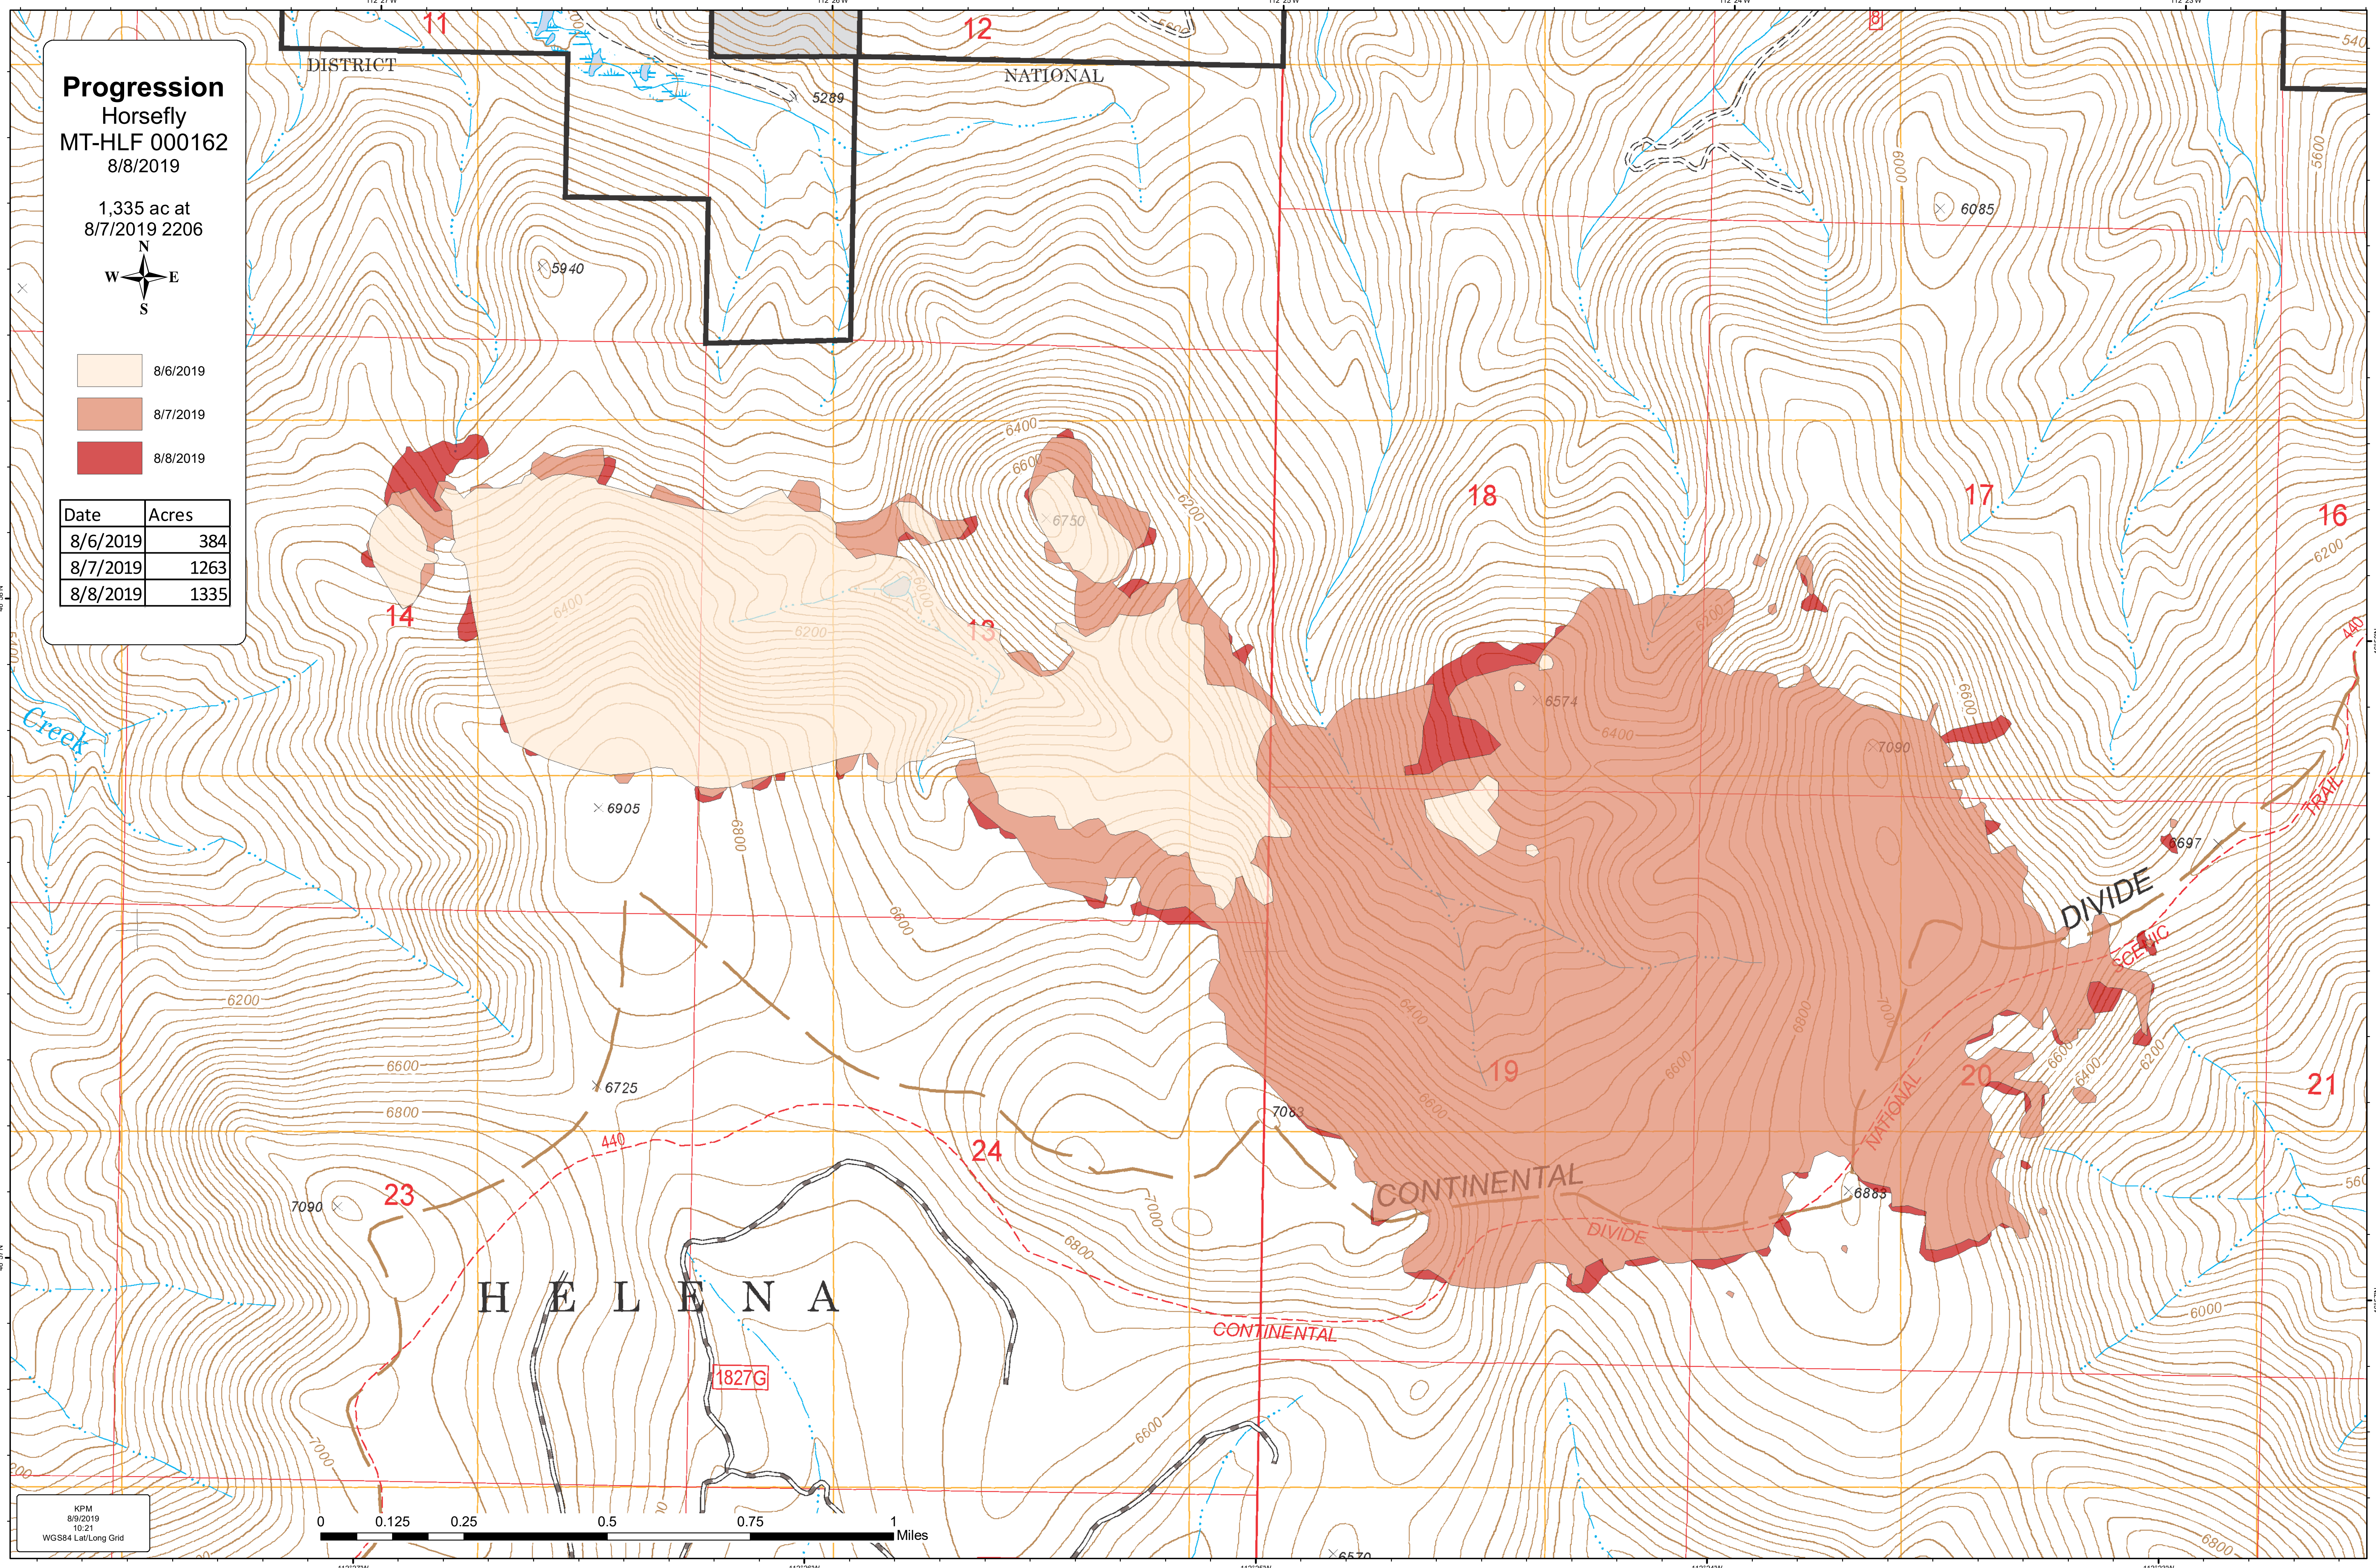

Progression
 Horsefly
 MT-HLF 000162
 8/8/2019

1,335 ac at
 8/7/2019 2206

Date	Acres
8/6/2019	384
8/7/2019	1263
8/8/2019	1335

KPM
 8/9/2019
 10:21
 WGS84 Lat/Long Grid