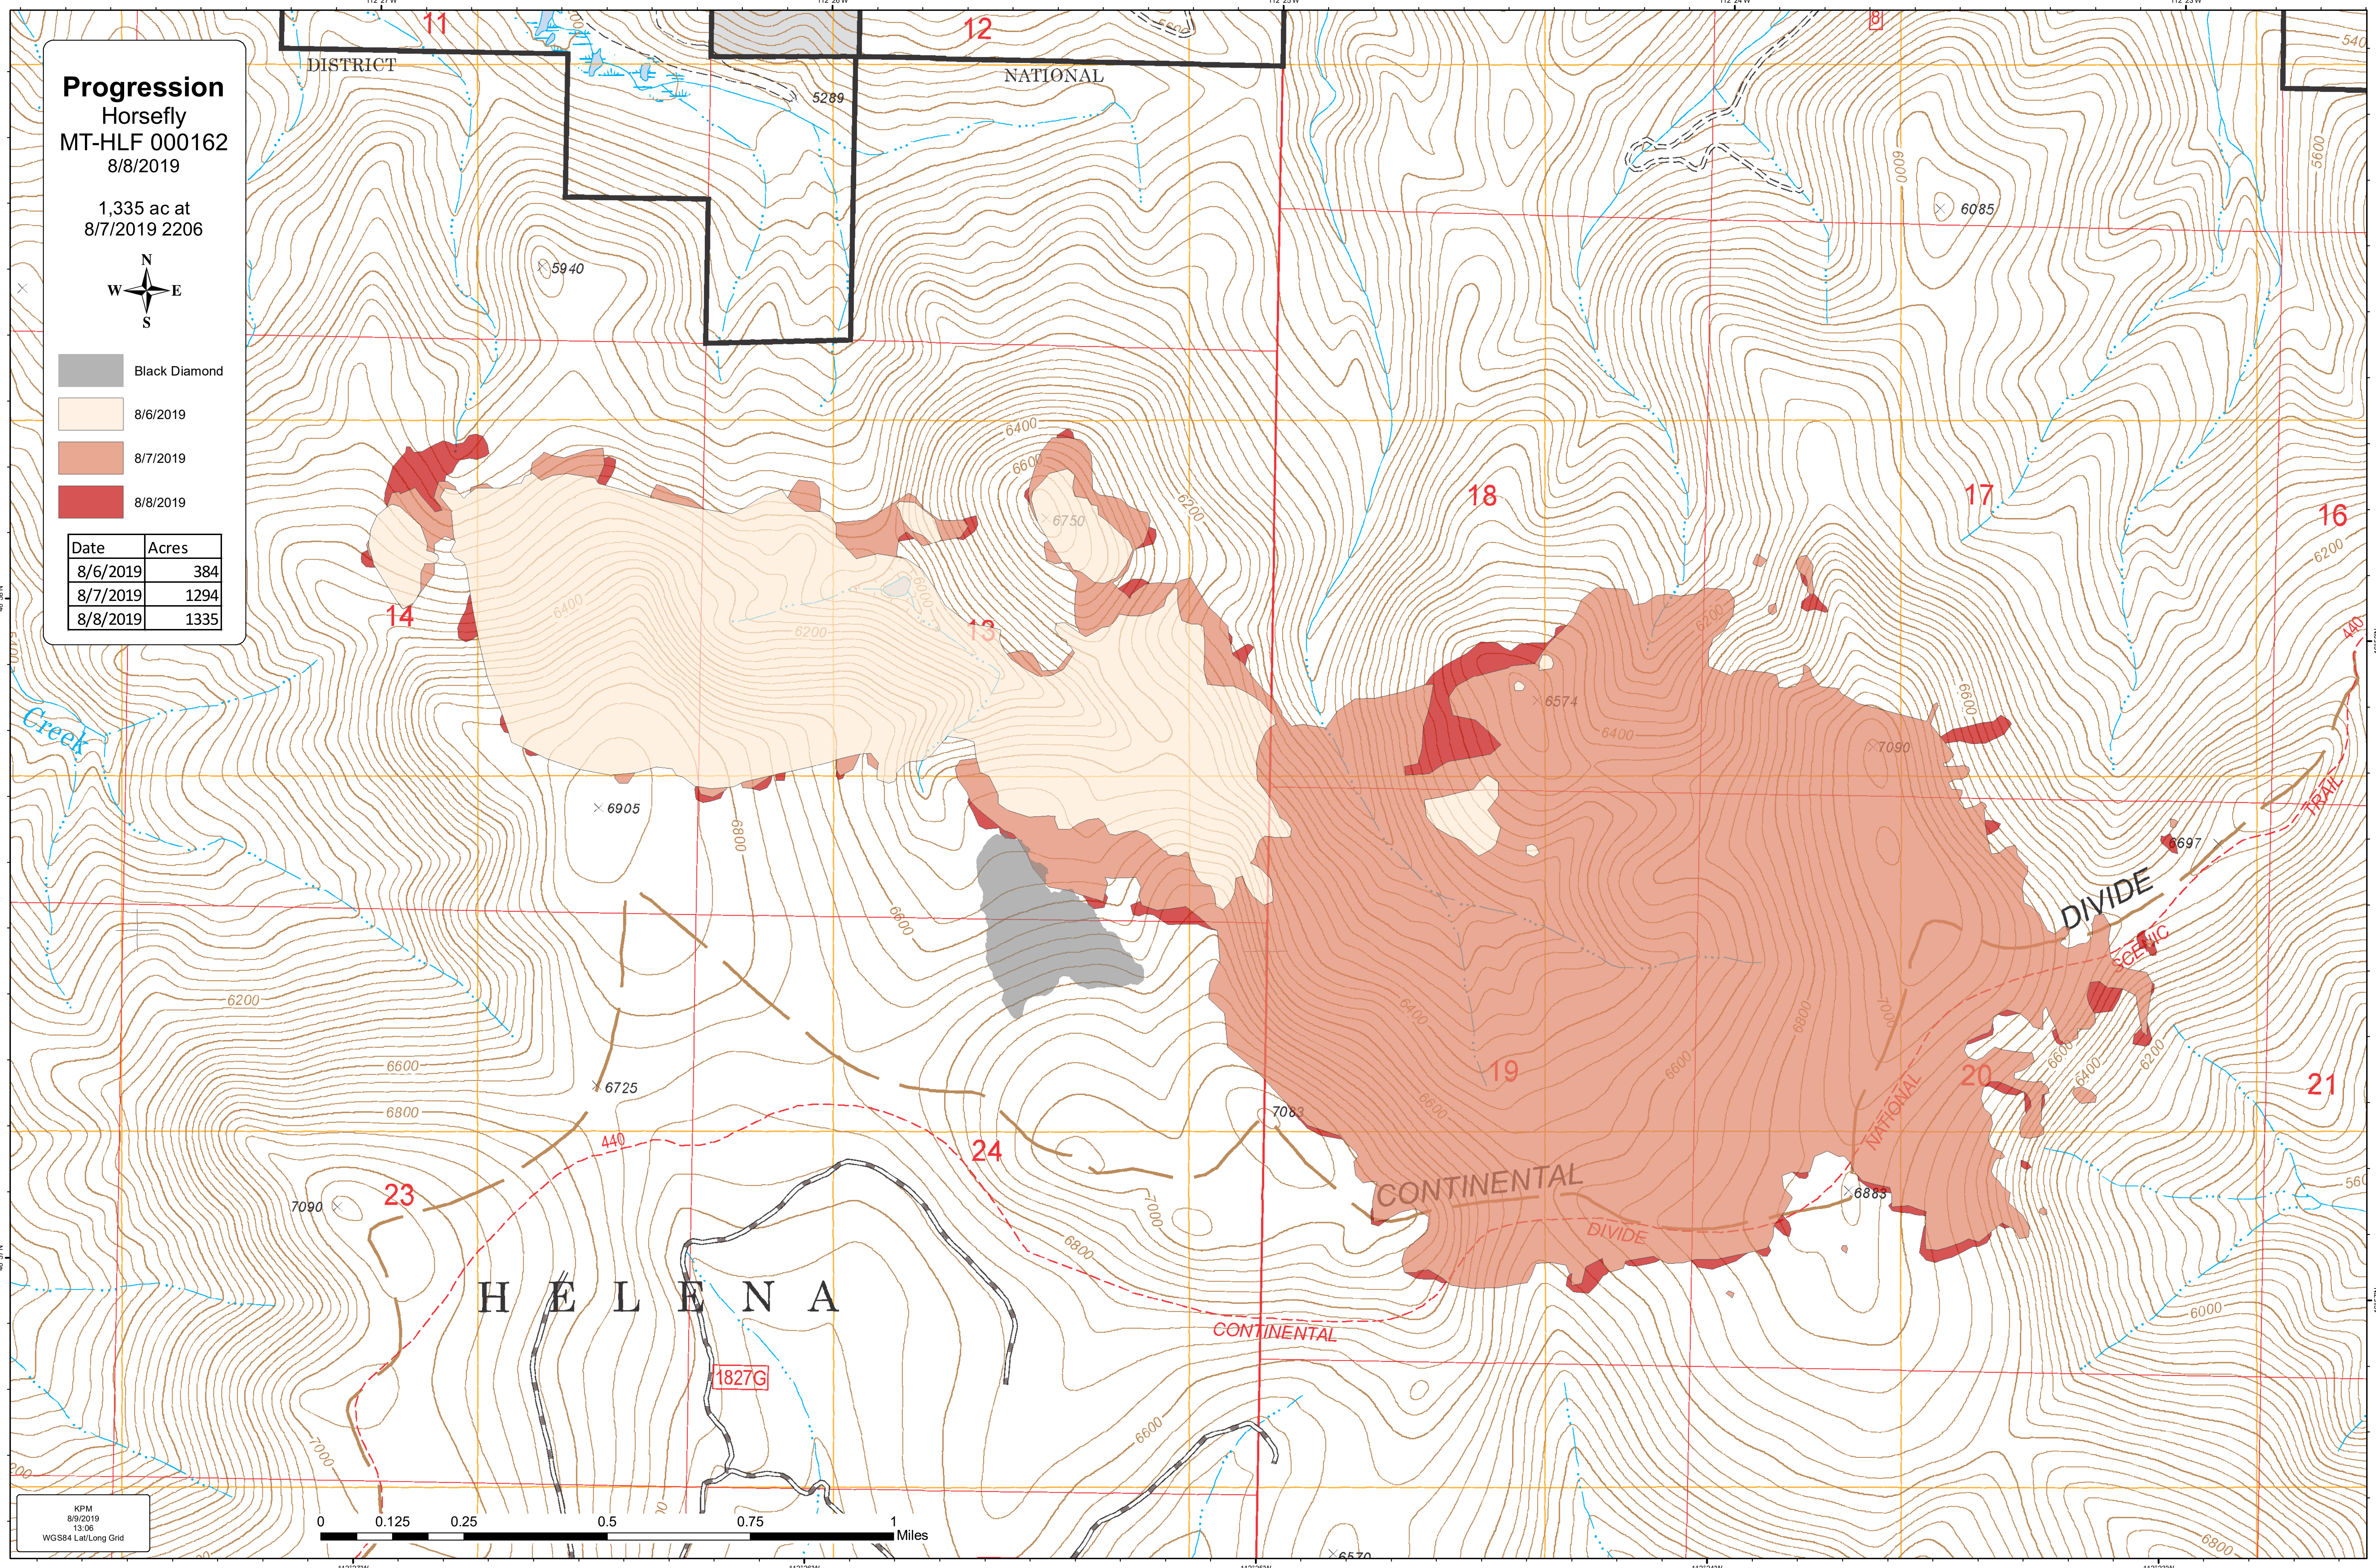

Progression
 Horsefly
 MT-HLF 000162
 8/8/2019

1,335 ac at
 8/7/2019 2206

- Black Diamond
- 8/6/2019
- 8/7/2019
- 8/8/2019

Date	Acres
8/6/2019	384
8/7/2019	1294
8/8/2019	1335

KPM
 8/8/2019
 13:08
 WGS84 Lat/Long Grid