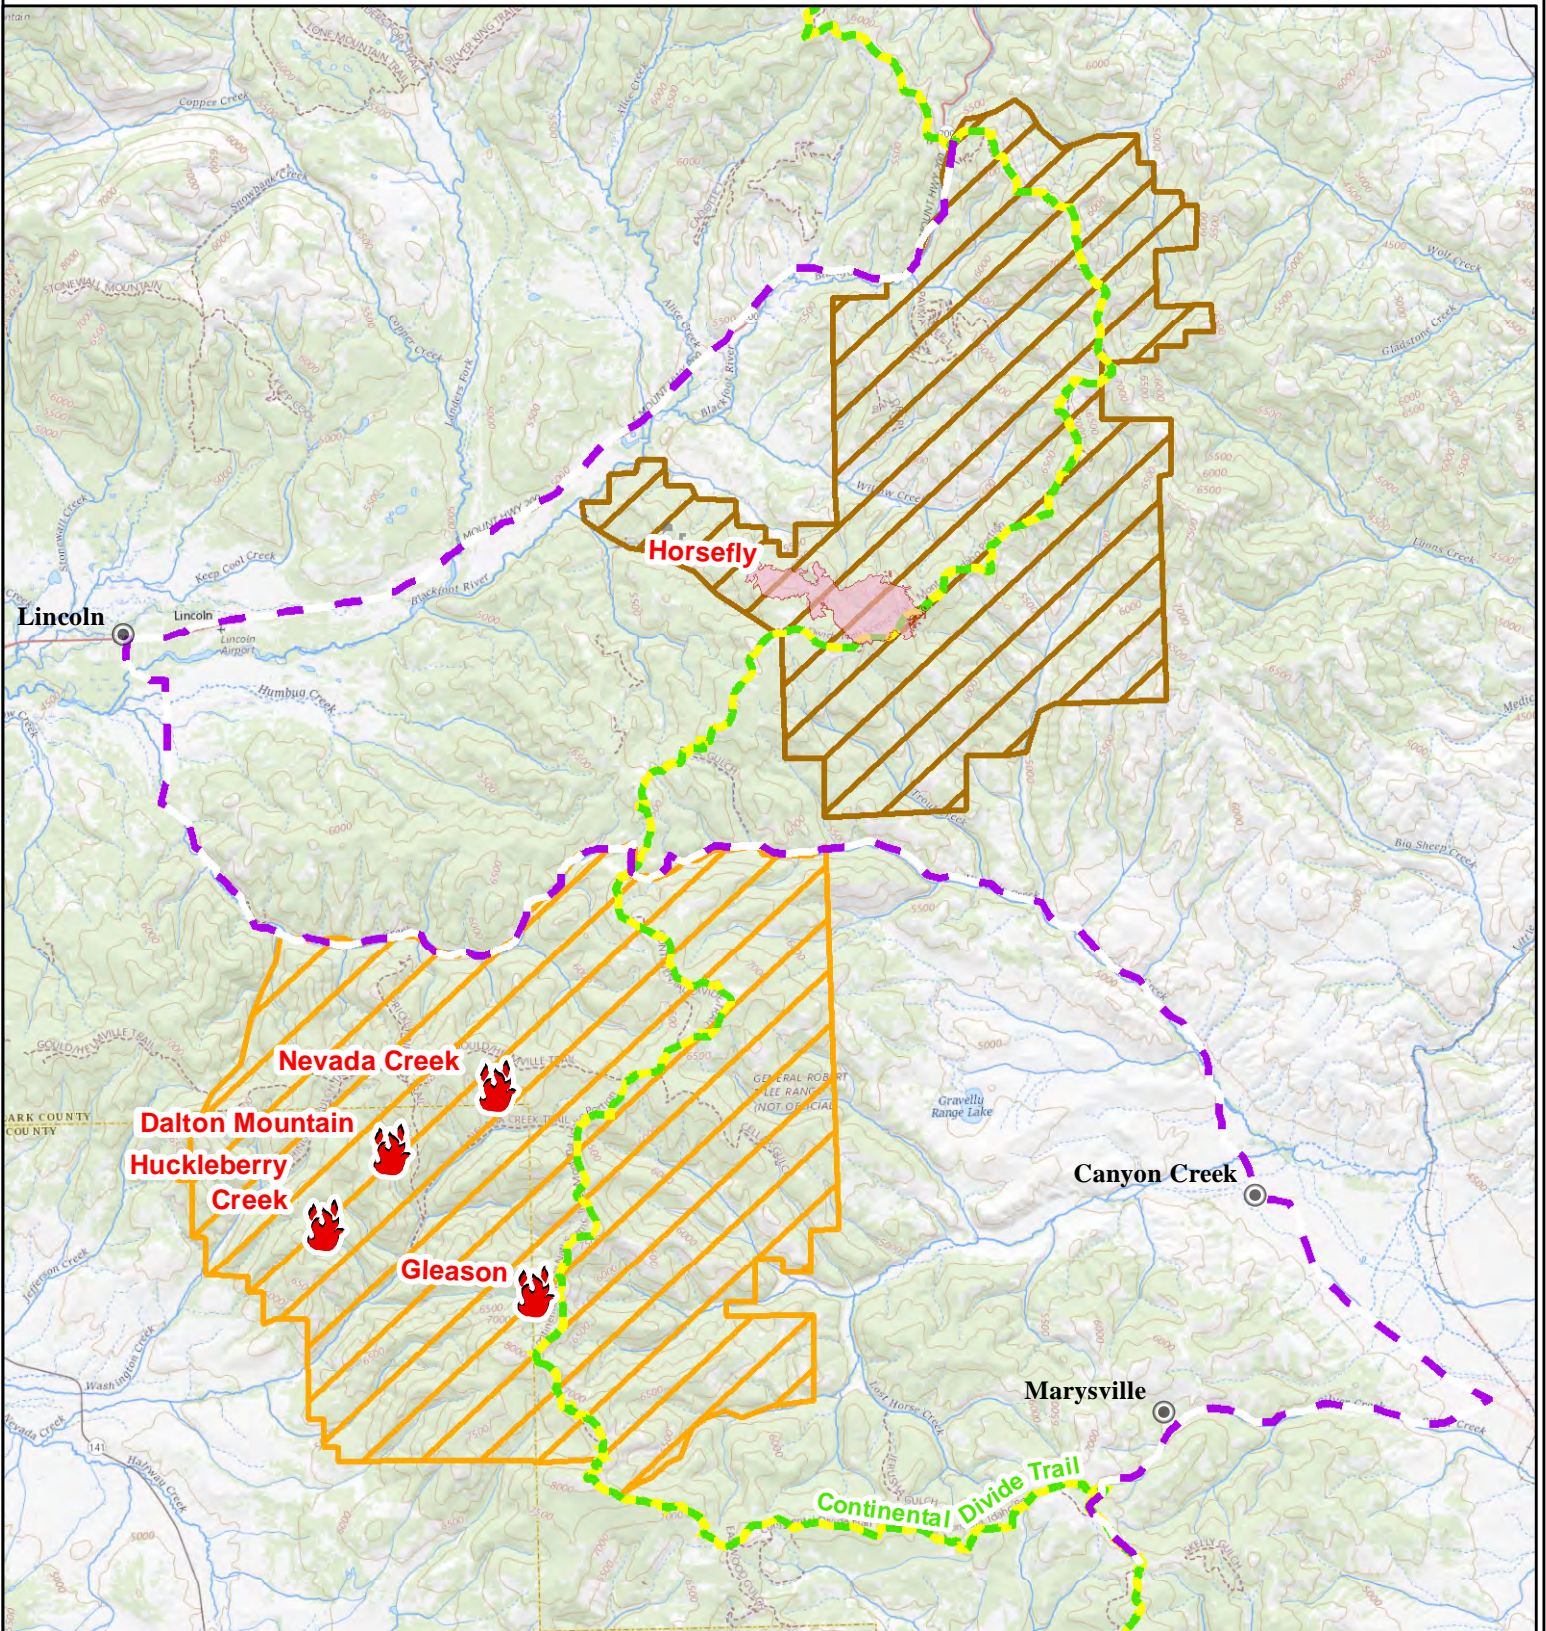

# Nevada Creek Area Fires

08/11/2019

Horsefly Fire  
 MT-HLF-000162  
 1350 acres as of 08/09/2019 at 2215

Fires

Nevada Creek Fire  
 MT-HLF-000131  
 57 acres as of 08/09/2019 at 2111

 Continental Divide Trail Detour

Gleason Fire  
 MT-HLF-000171  
 15 acres as of 08/09/2019 at 2111

 Continental Divide Trail

 Black Diamond Creek Closure

 Divide Area Closure