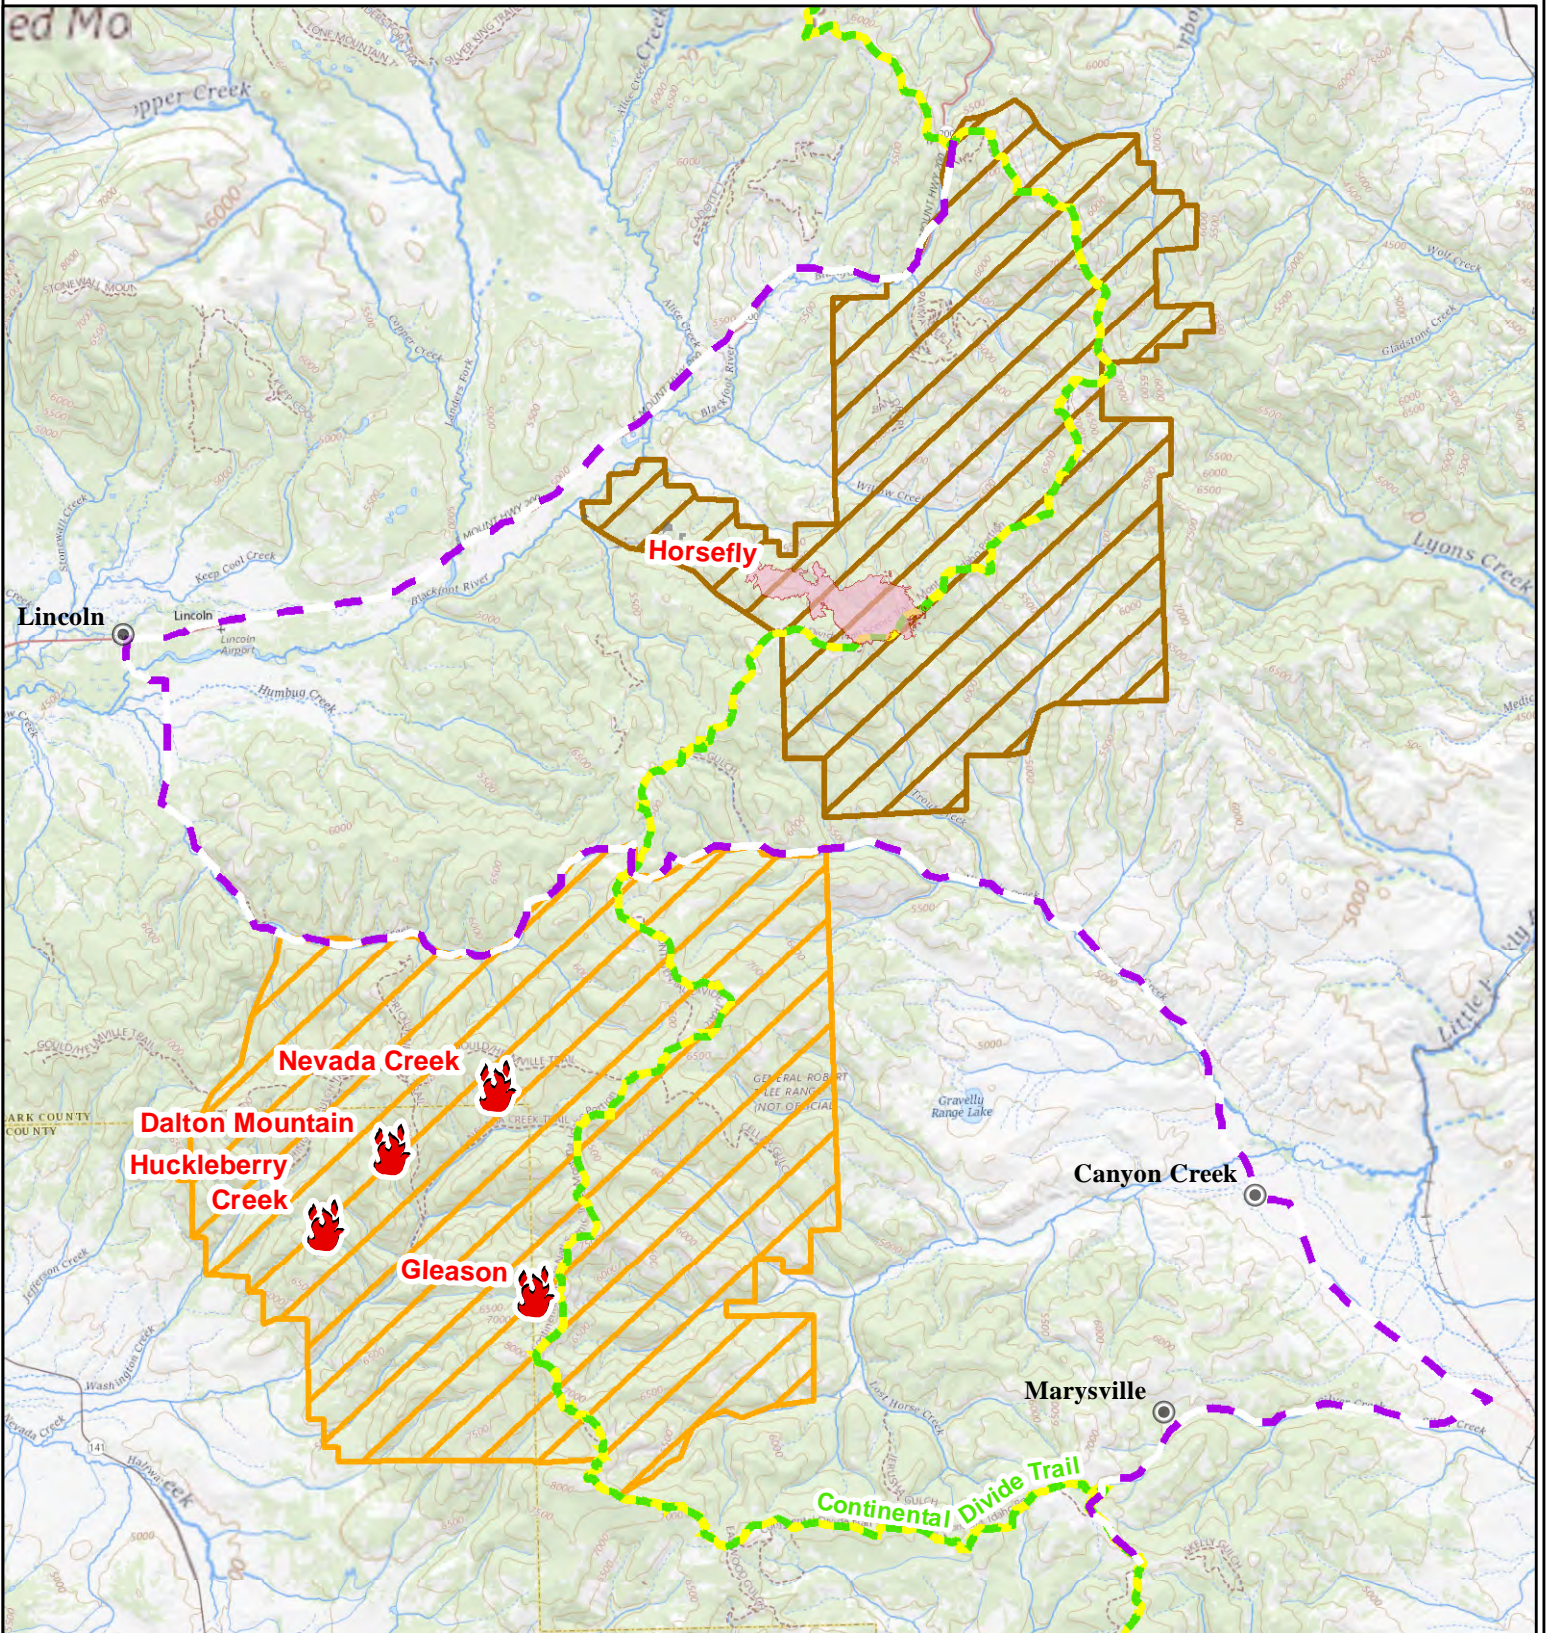

Nevada Creek Area Fires

08/12/2019

Horsefly Fire
MT-HLF-000162
1350 acres as of 08/11/2019 at 2325

Fires

Nevada Creek Fire
MT-HLF-000131
57 acres as of 08/09/2019 at 2111

Continental Divide Trail Detour

Gleason Fire
MT-HLF-000171
15 acres as of 08/09/2019 at 2111

Continental Divide Trail

Black Diamond Creek Closure

Divide Area Closure

0 1.25 2.5 5 Miles