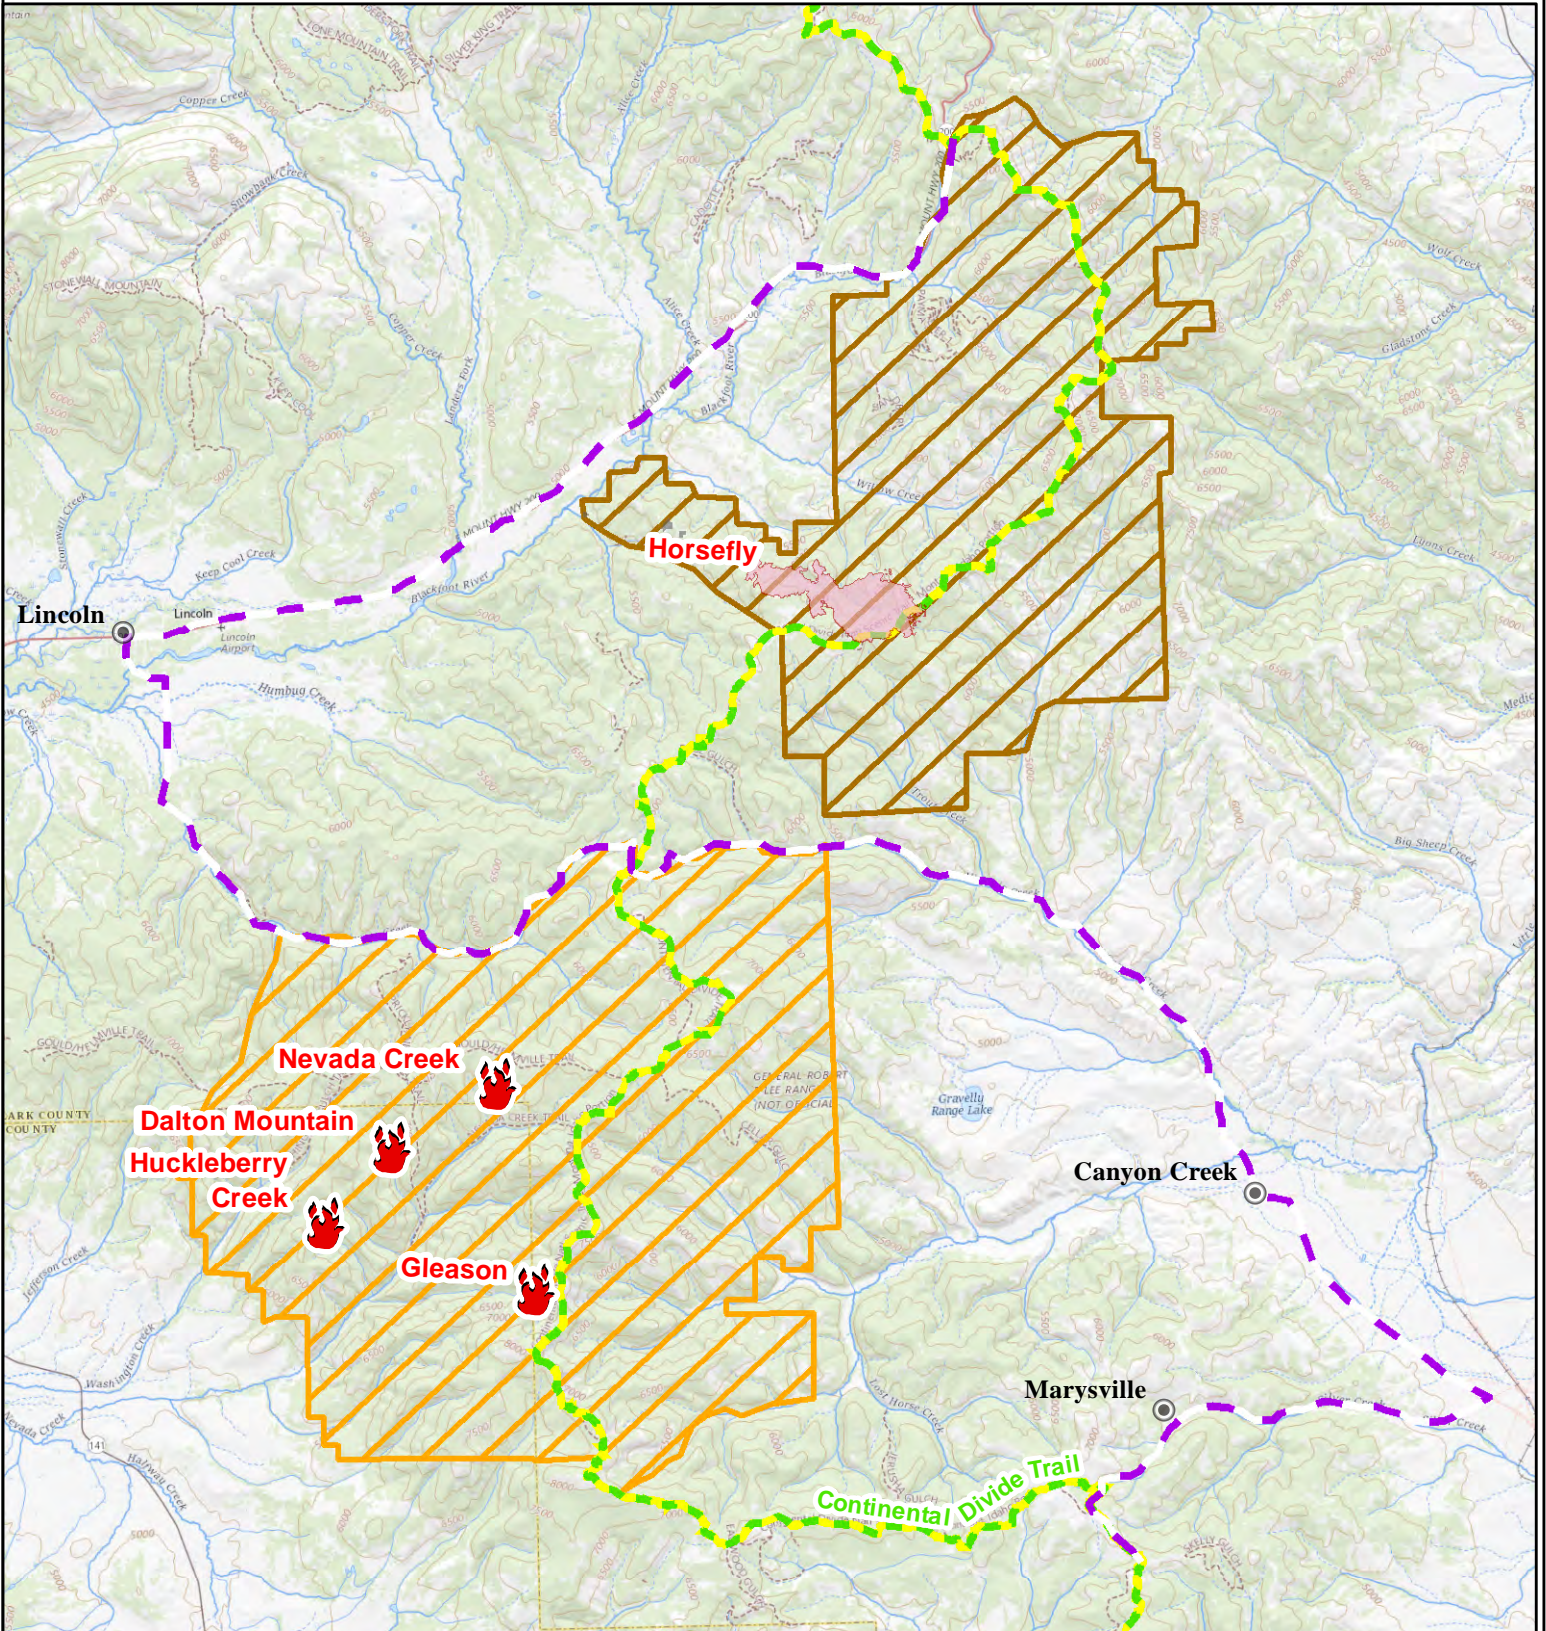

# Nevada Creek Area Fires

08/13/2019

Horsefly Fire  
MT-HLF-000162  
1350 acres as of 08/11/2019 at 2325

Fires

Nevada Creek Fire  
MT-HLF-000131  
57 acres as of 08/09/2019 at 2111

Continental Divide Trail Detour

Gleason Fire  
MT-HLF-000171  
15 acres as of 08/09/2019 at 2111

Continental Divide Trail

Black Diamond Creek Closure

Divide Area Closure

0 1.25 2.5 5 Miles