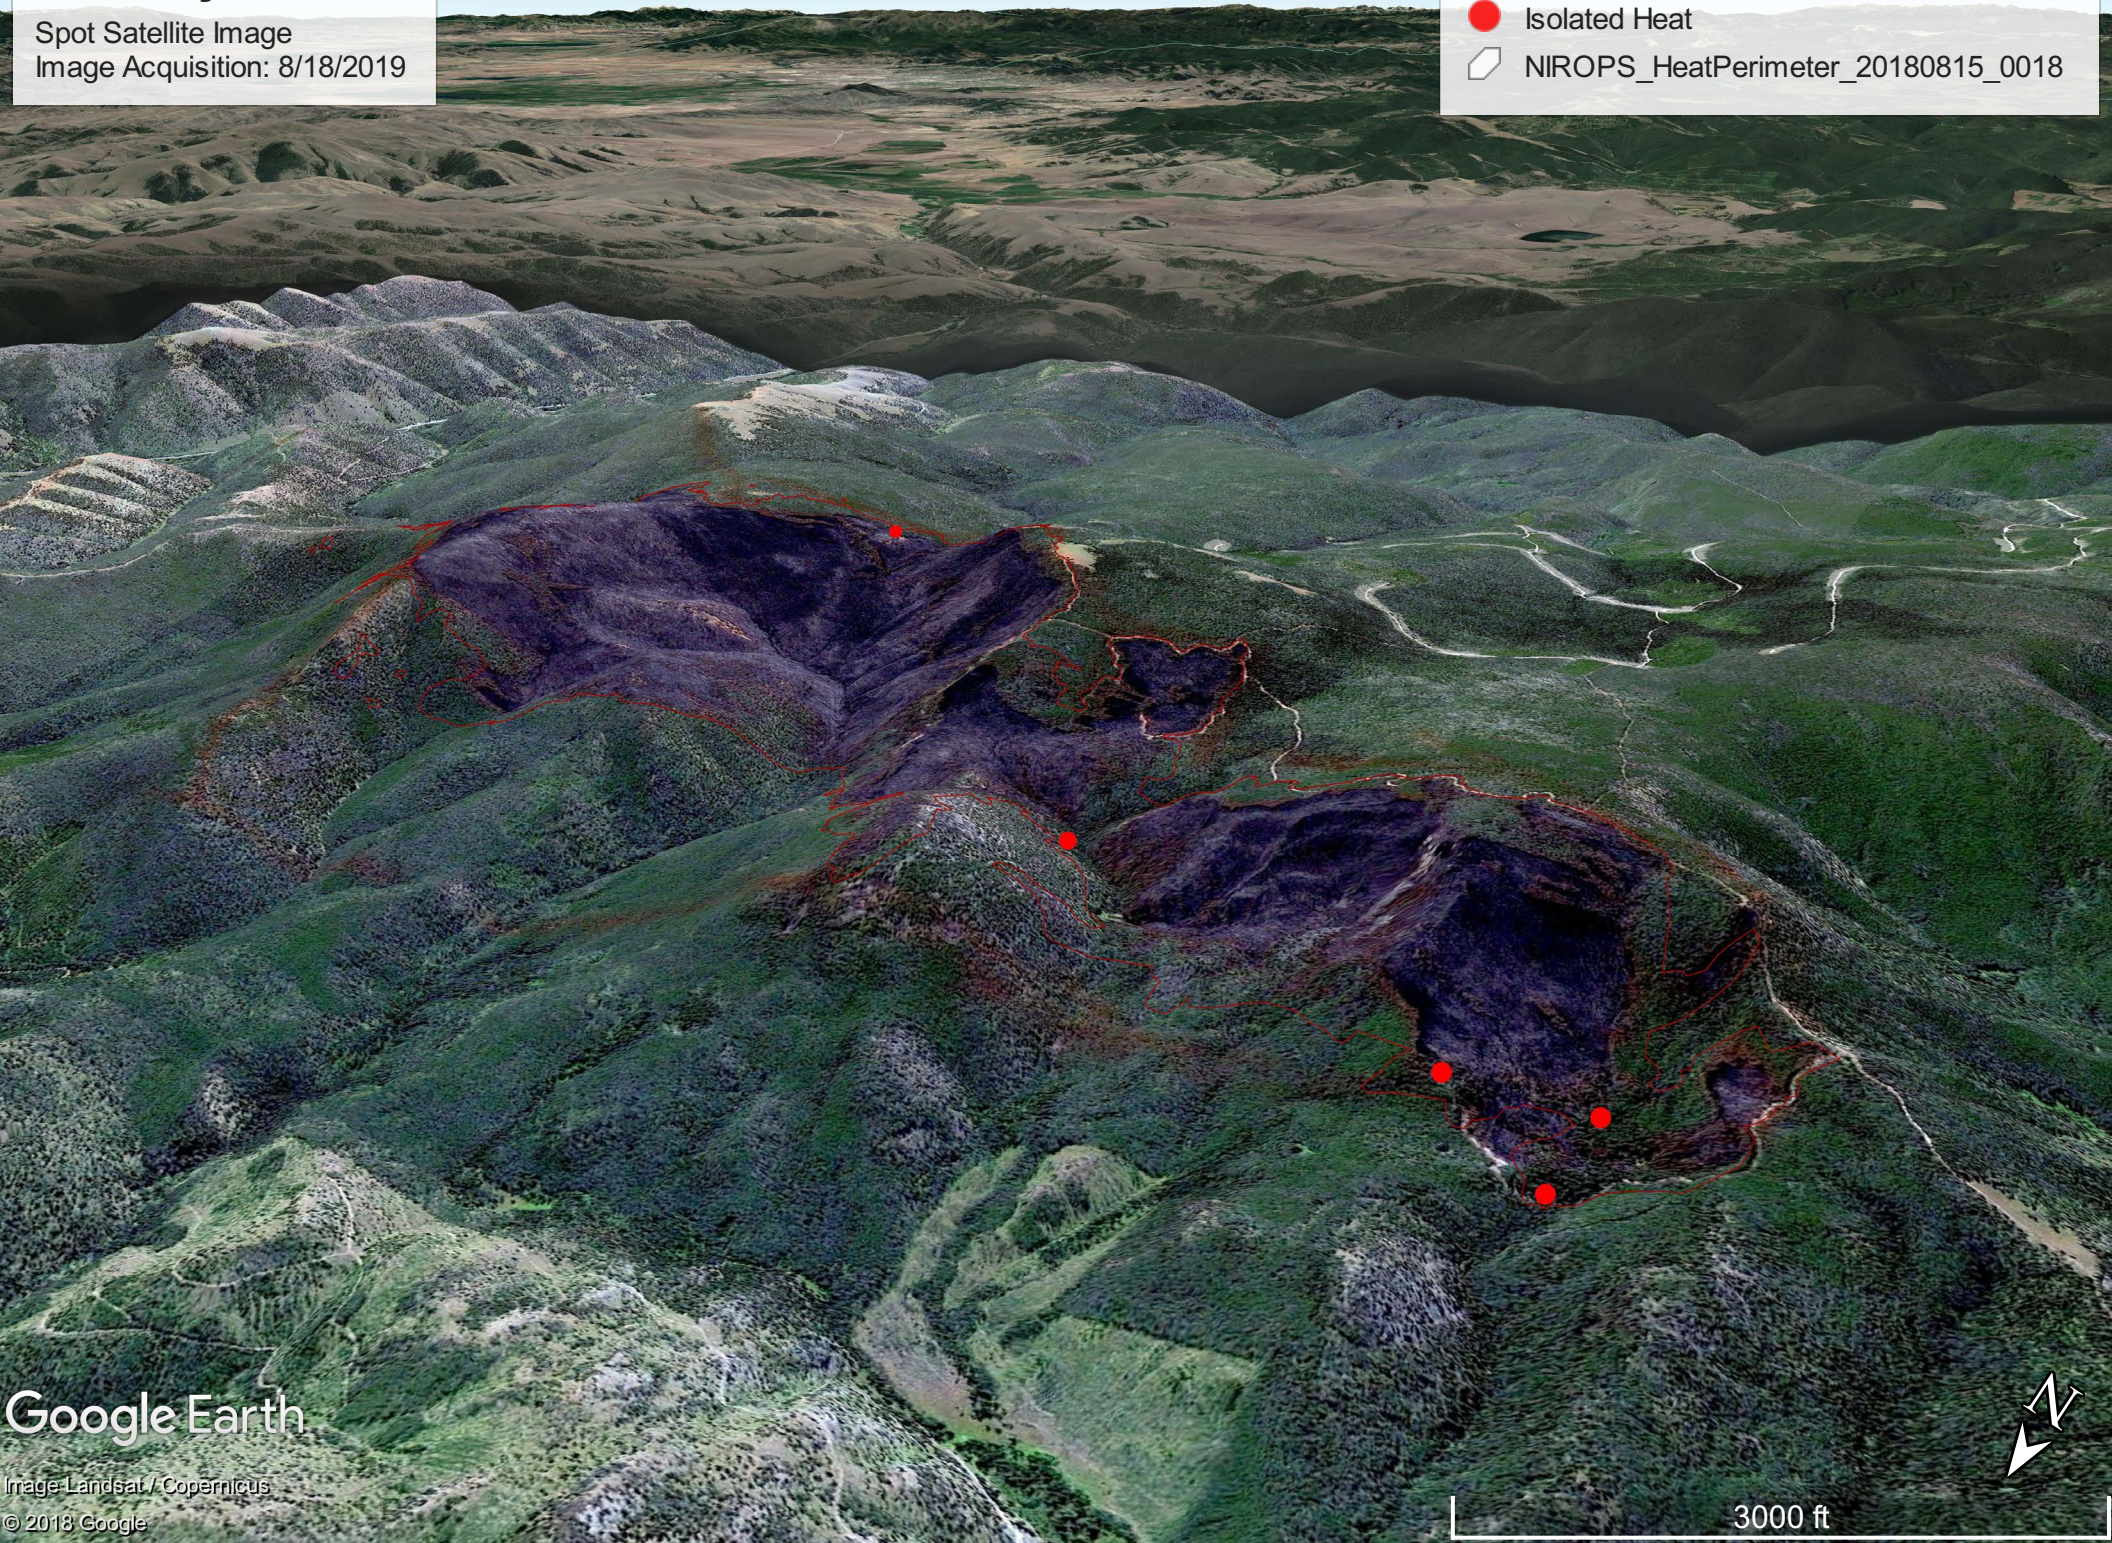

Horsefly

Spot Satellite Image
Image Acquisition: 8/18/2019

Legend

-  Isolated Heat
-  NIROPS_HeatPerimeter_20180815_0018

Google Earth

Image Landsat / Copernicus

© 2018 Google