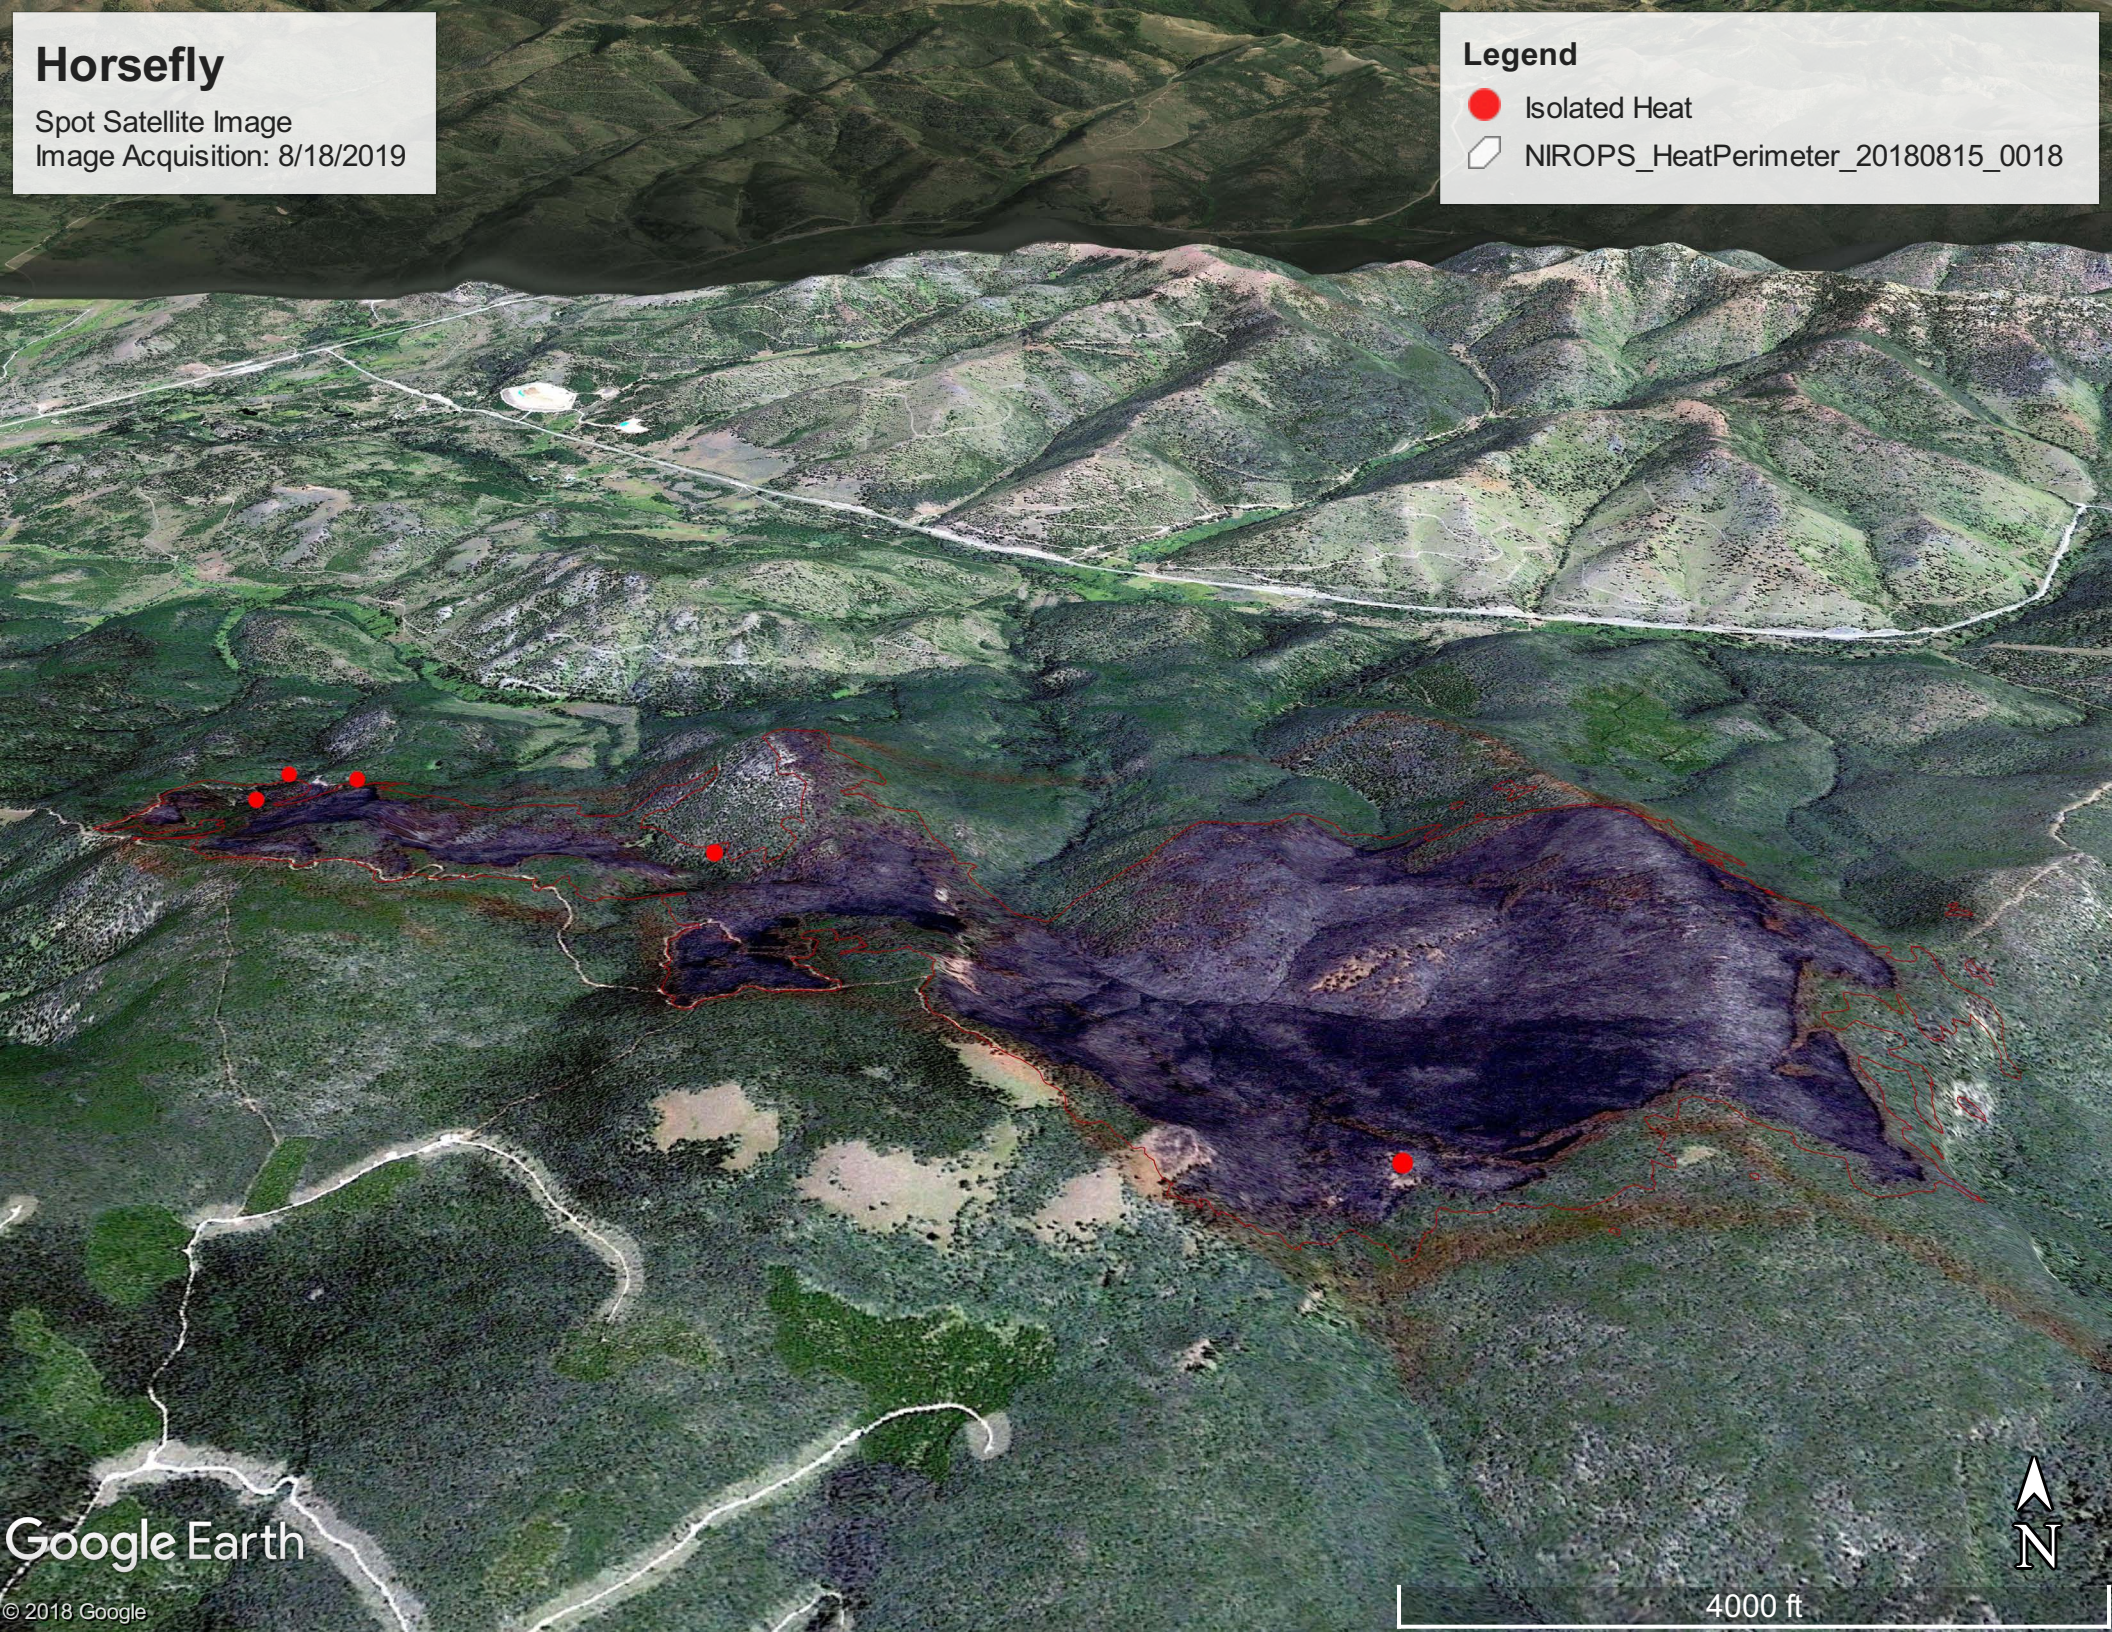

Horsefly

Spot Satellite Image
Image Acquisition: 8/18/2019

Legend

- Isolated Heat
- ▭ NIROPS_HeatPerimeter_20180815_0018

Google Earth

© 2018 Google

4000 ft