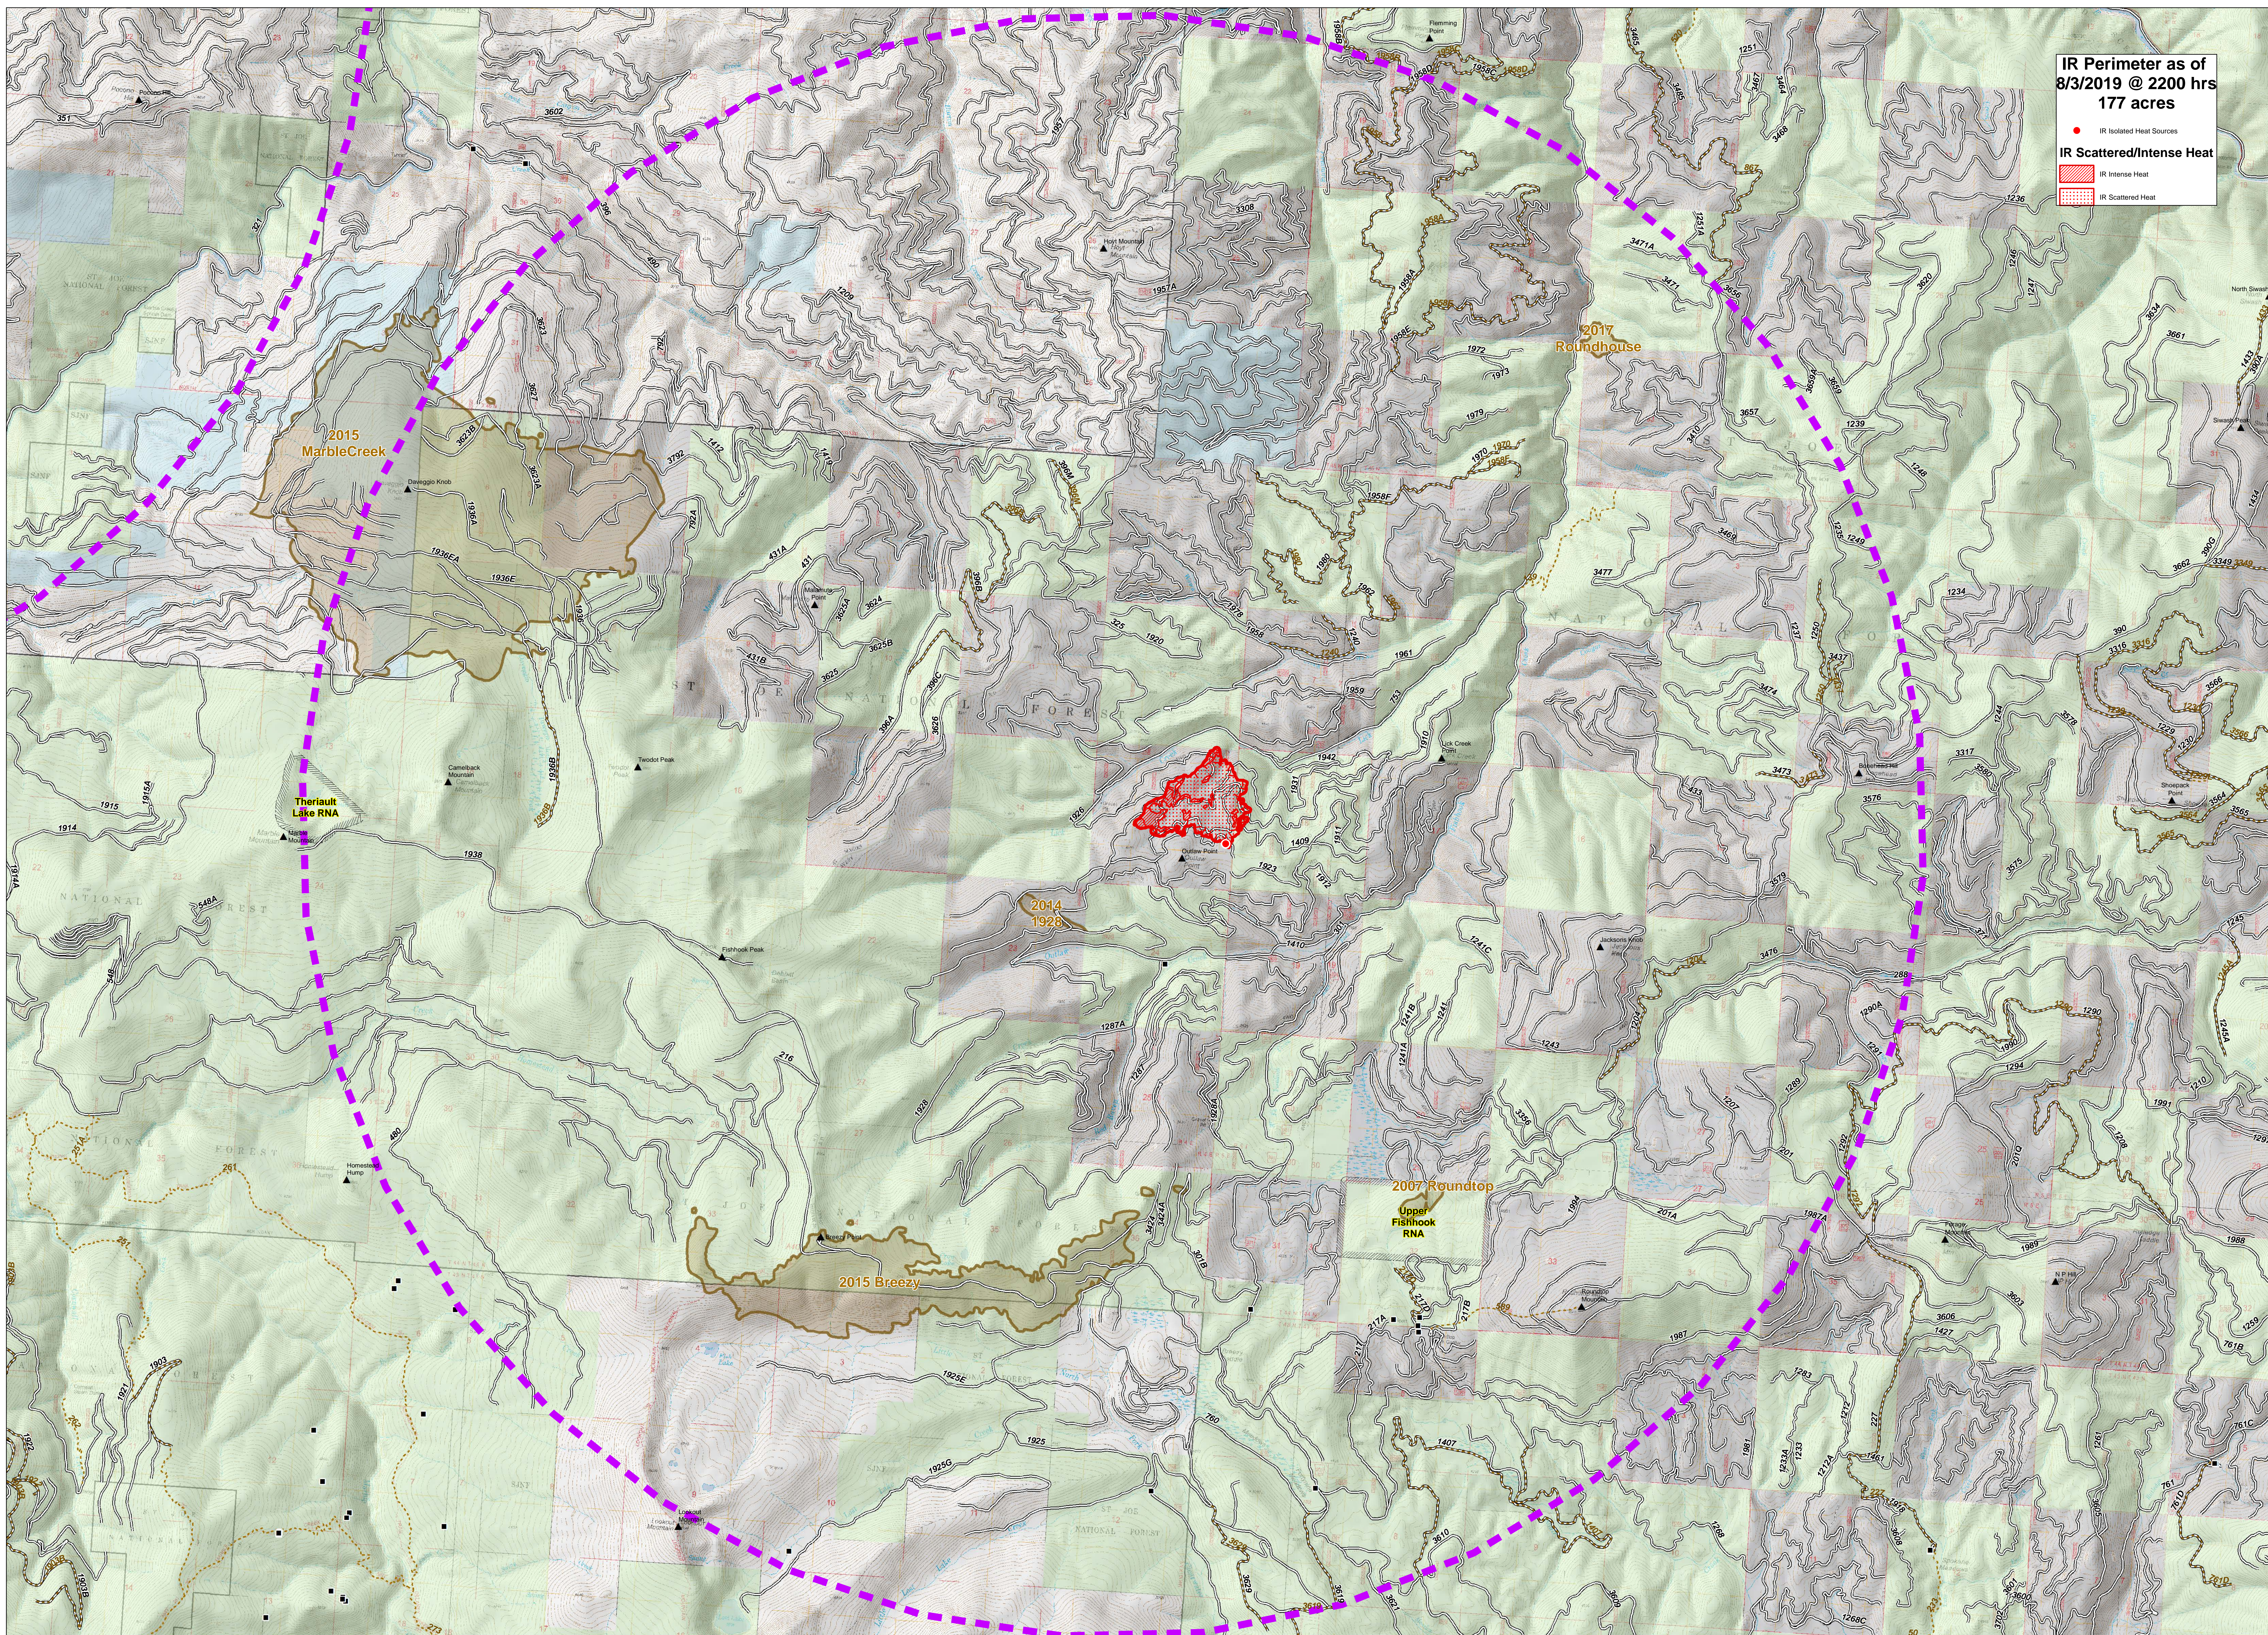

# LICKCREEK

IR Perimeter as of  
8/3/2019 @ 2200 hrs  
177 acres

● IR Isolated Heat Sources

IR Scattered/Intense Heat

▨ IR Intense Heat

▨ IR Scattered Heat

**Briefing**  
ID-IPF-000412  
August 4, 2019

- Mobile Weather Unit
- Uncontrolled Fire Edge
- Temporary Flight Restriction
- Structures
- ▲ Peaks
- - - Trails
- Roads
- ▨ Fire History
- ▨ Research Natural Area
- ▨ Idaho Department of Lands
- ▨ U.S. Forest Service