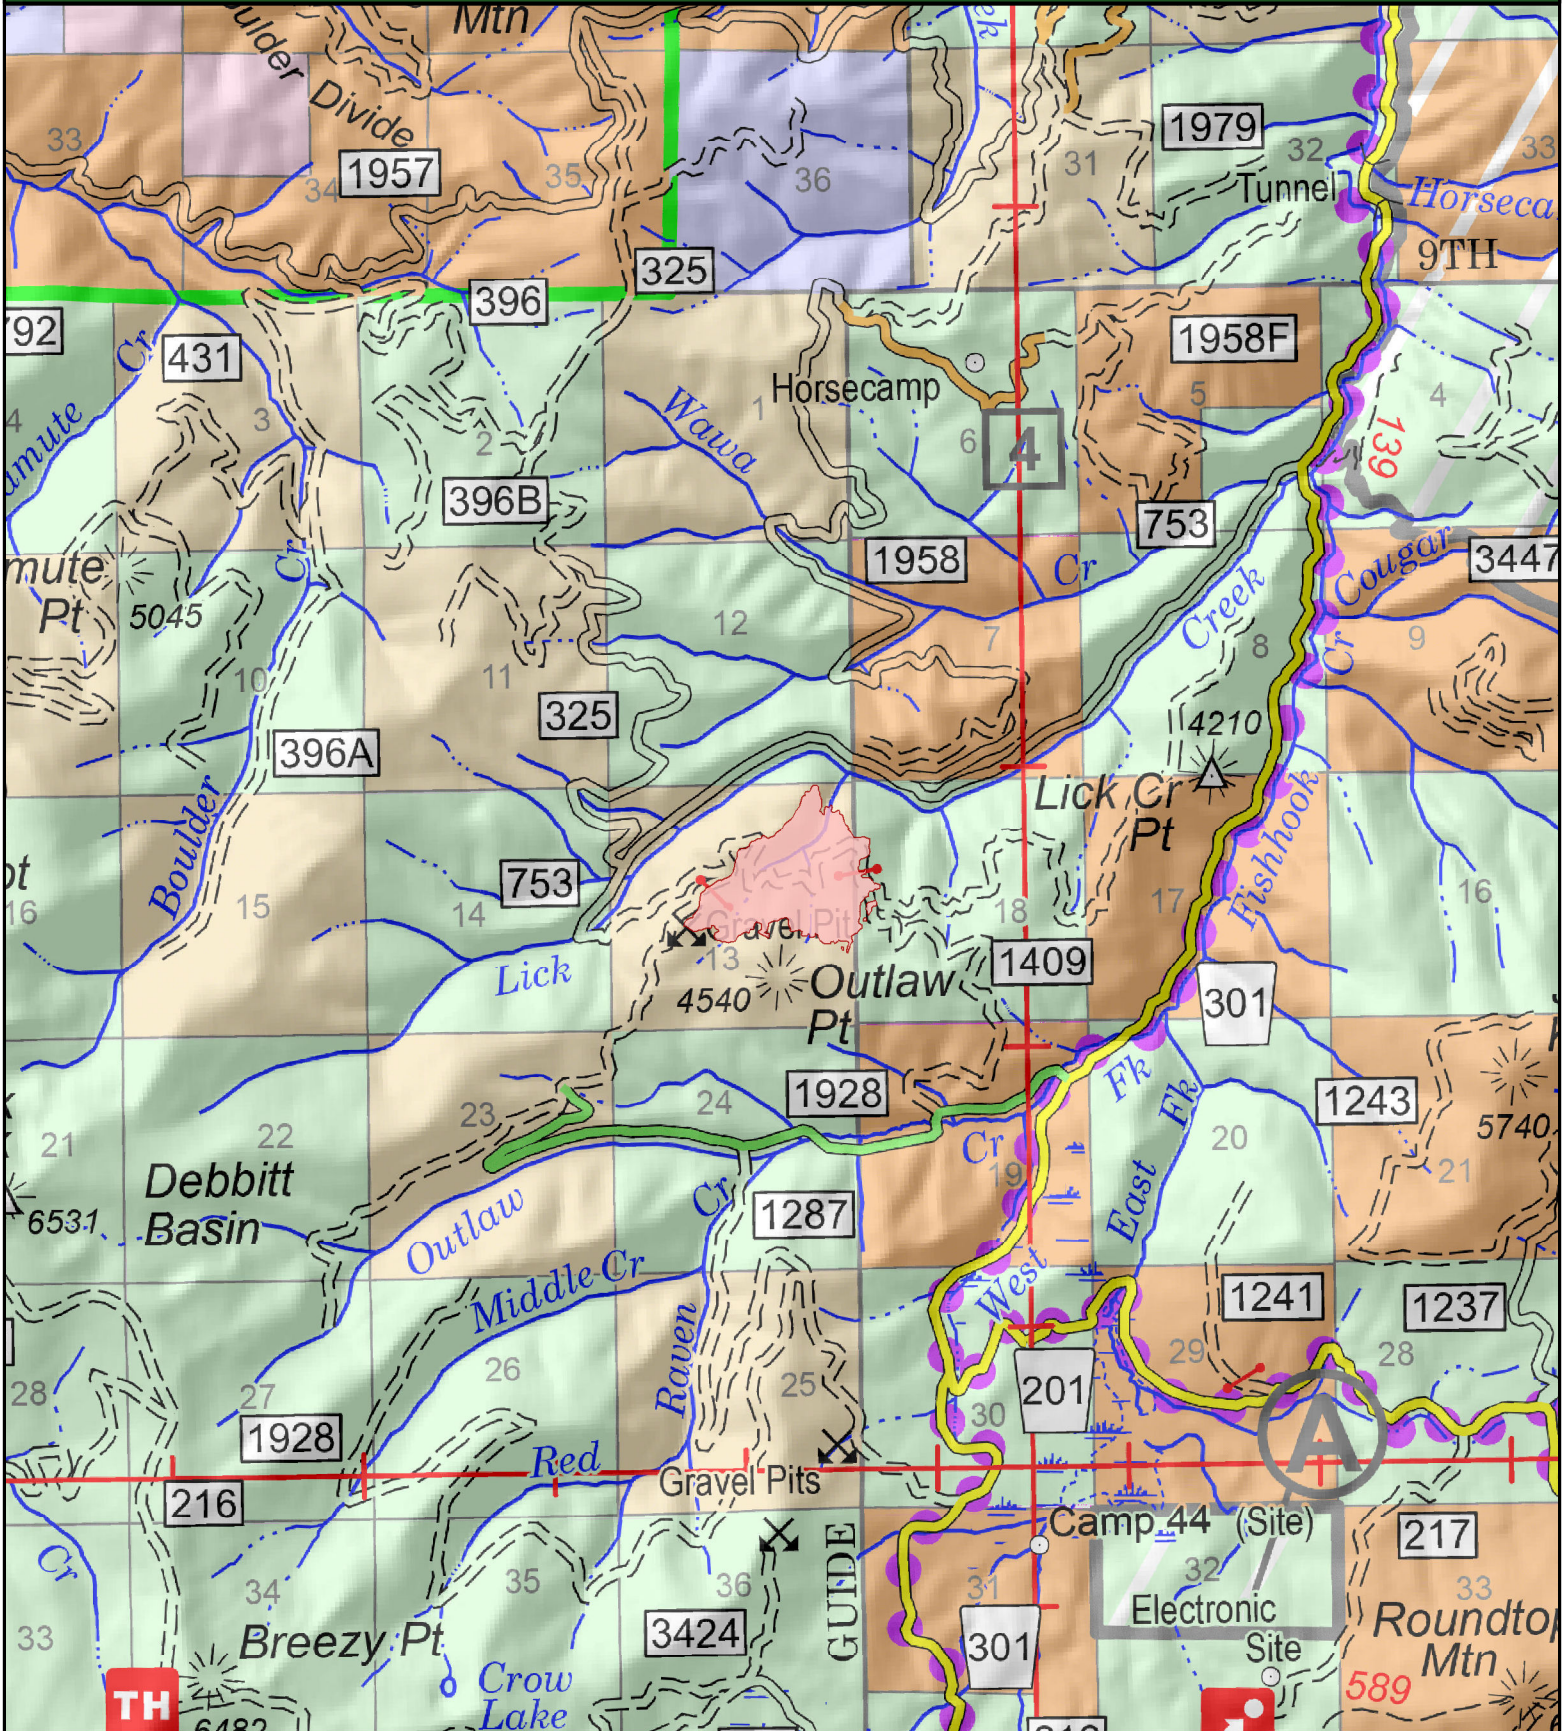

Lick Creek Fire

Lick Creek Fire
 ID-IPF-000412
 Aug. 5th, 2019
 178 acres

NAD 1983 UTM 11N
 Decimal Degrees Minutes
 Prepared by R. Grow
 Aug. 5th, 2019

 Wildfire Daily Fire Perimeter

This product is reproduced from geospatial information prepared by the Kaibab National Forest. Geospatial information and GIS product accuracy may vary. Using GIS products for purposes other than those for which they were created may yield inaccurate or misleading results. Kaibab National Forest reserves the right to correct, update, modify or replace GIS products without notification.