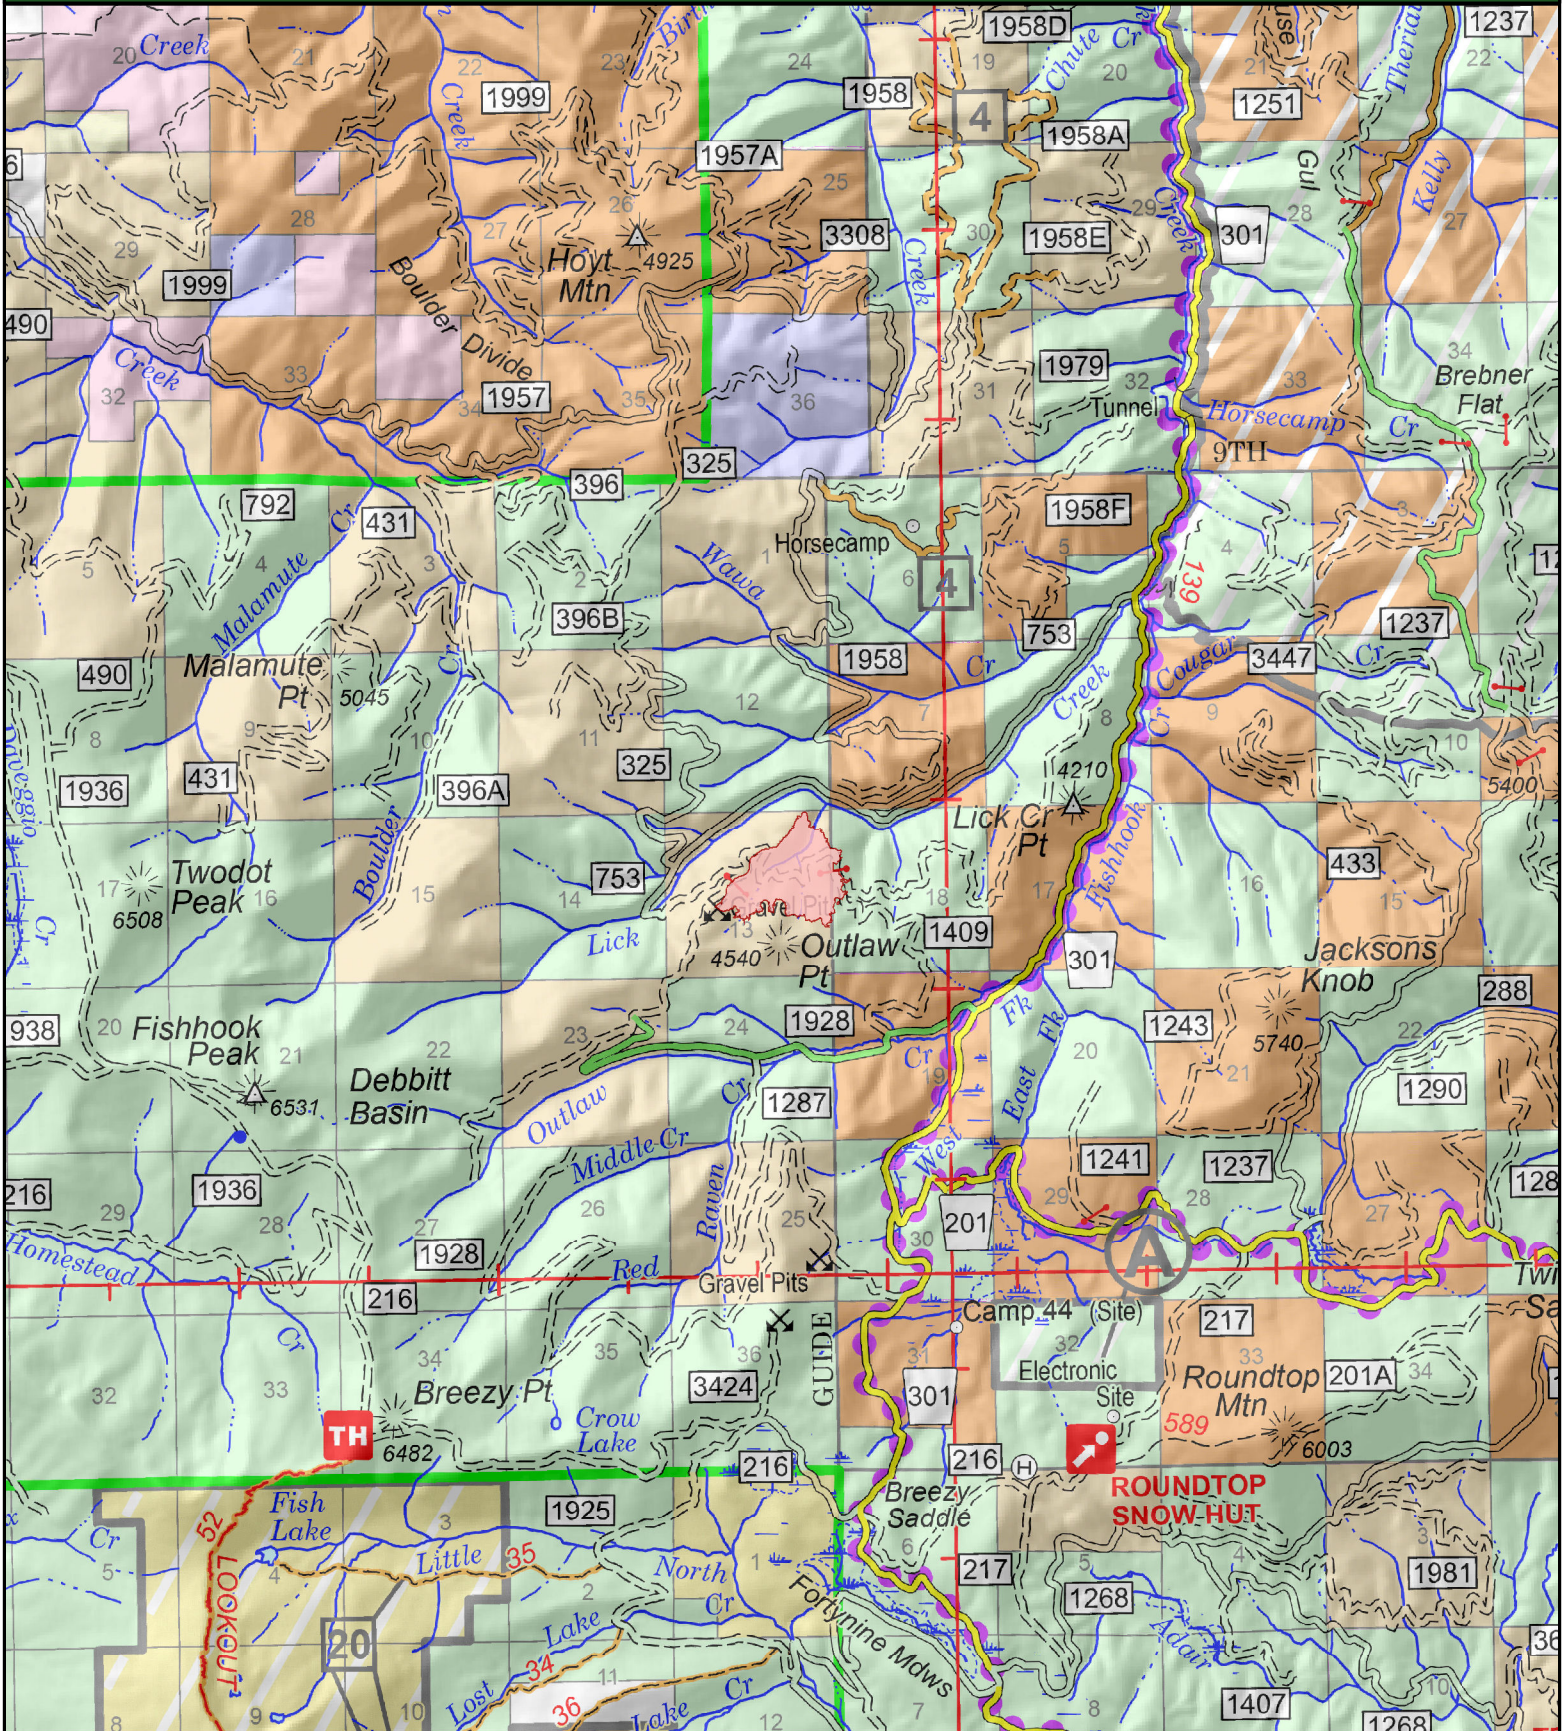

Lick Creek Fire

Lick Creek Fire
 ID-IPF-000412
 Aug. 9th, 2019
 179 acres

 Wildfire Daily Fire Perimeter

NAD 1983 UTM 11N
 Decimal Degrees Minutes
 Prepared by R. Grow
 Aug. 9th, 2019

This product is reproduced from geospatial information prepared by the Idaho Panhandle National Forest. Geospatial information and GIS product accuracy may vary. Using GIS products for purposes other than those for which they were created may yield inaccurate or misleading results. Idaho Panhandle National Forest reserves the right to correct, update, modify or replace GIS products without notification.