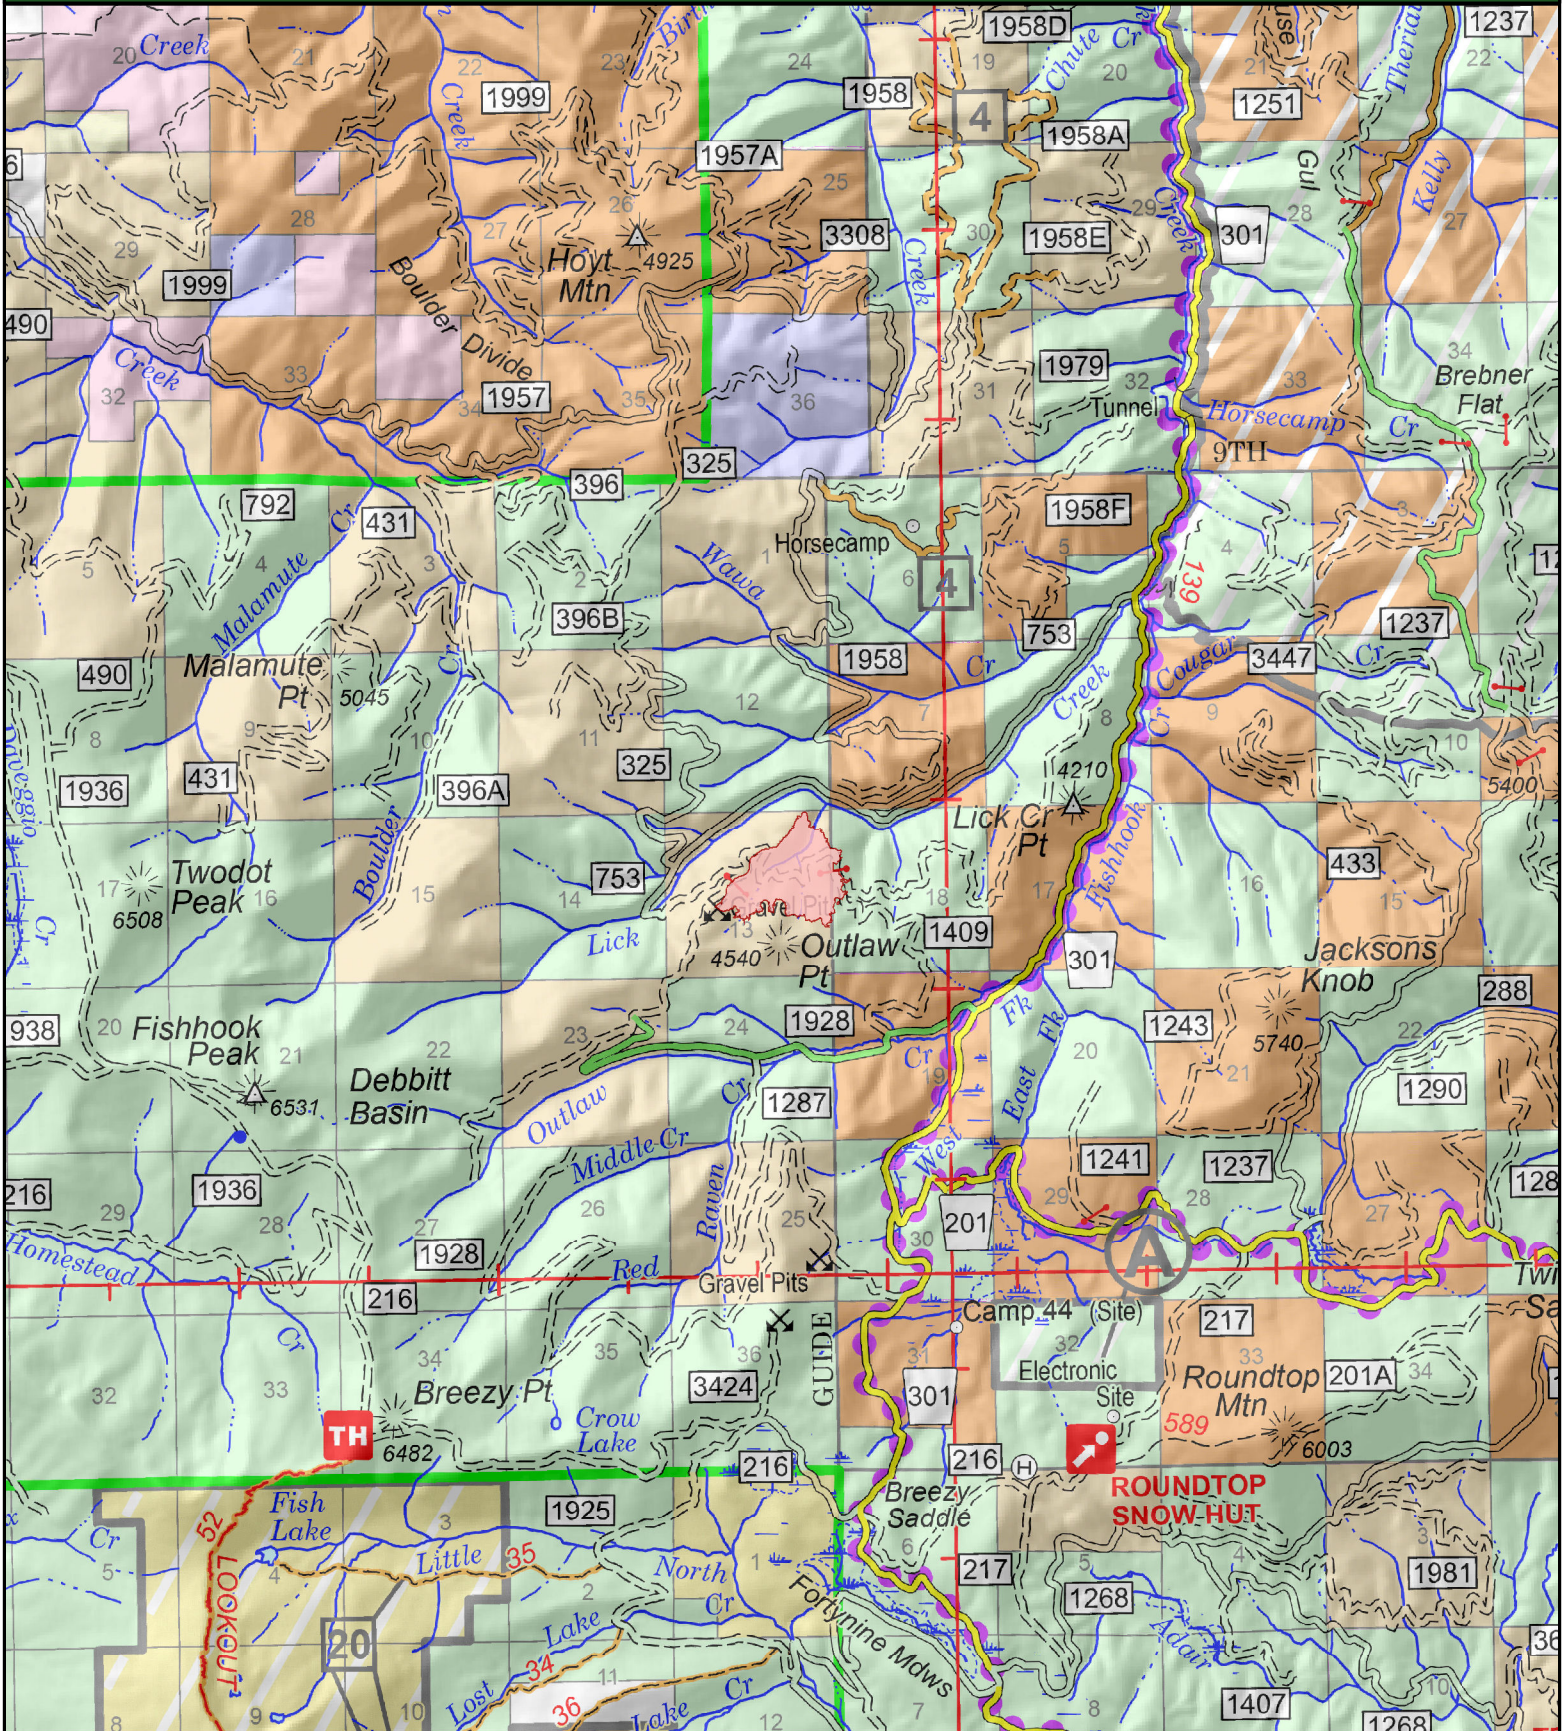

# Lick Creek Fire

Lick Creek Fire  
 ID-IPF-000412  
 Aug. 10th, 2019  
 179 acres

Wildfire Daily Fire Perimeter

NAD 1983 UTM 11N  
 Decimal Degrees Minutes  
 Prepared by R. Grow  
 Aug. 10th, 2019

This product is reproduced from geospatial information prepared by the Idaho Panhandle National Forest. Geospatial information and GIS product accuracy may vary. Using GIS products for purposes other than those for which they were created may yield inaccurate or misleading results. Idaho Panhandle National Forest reserves the right to correct, update, modify or replace GIS products without notification.