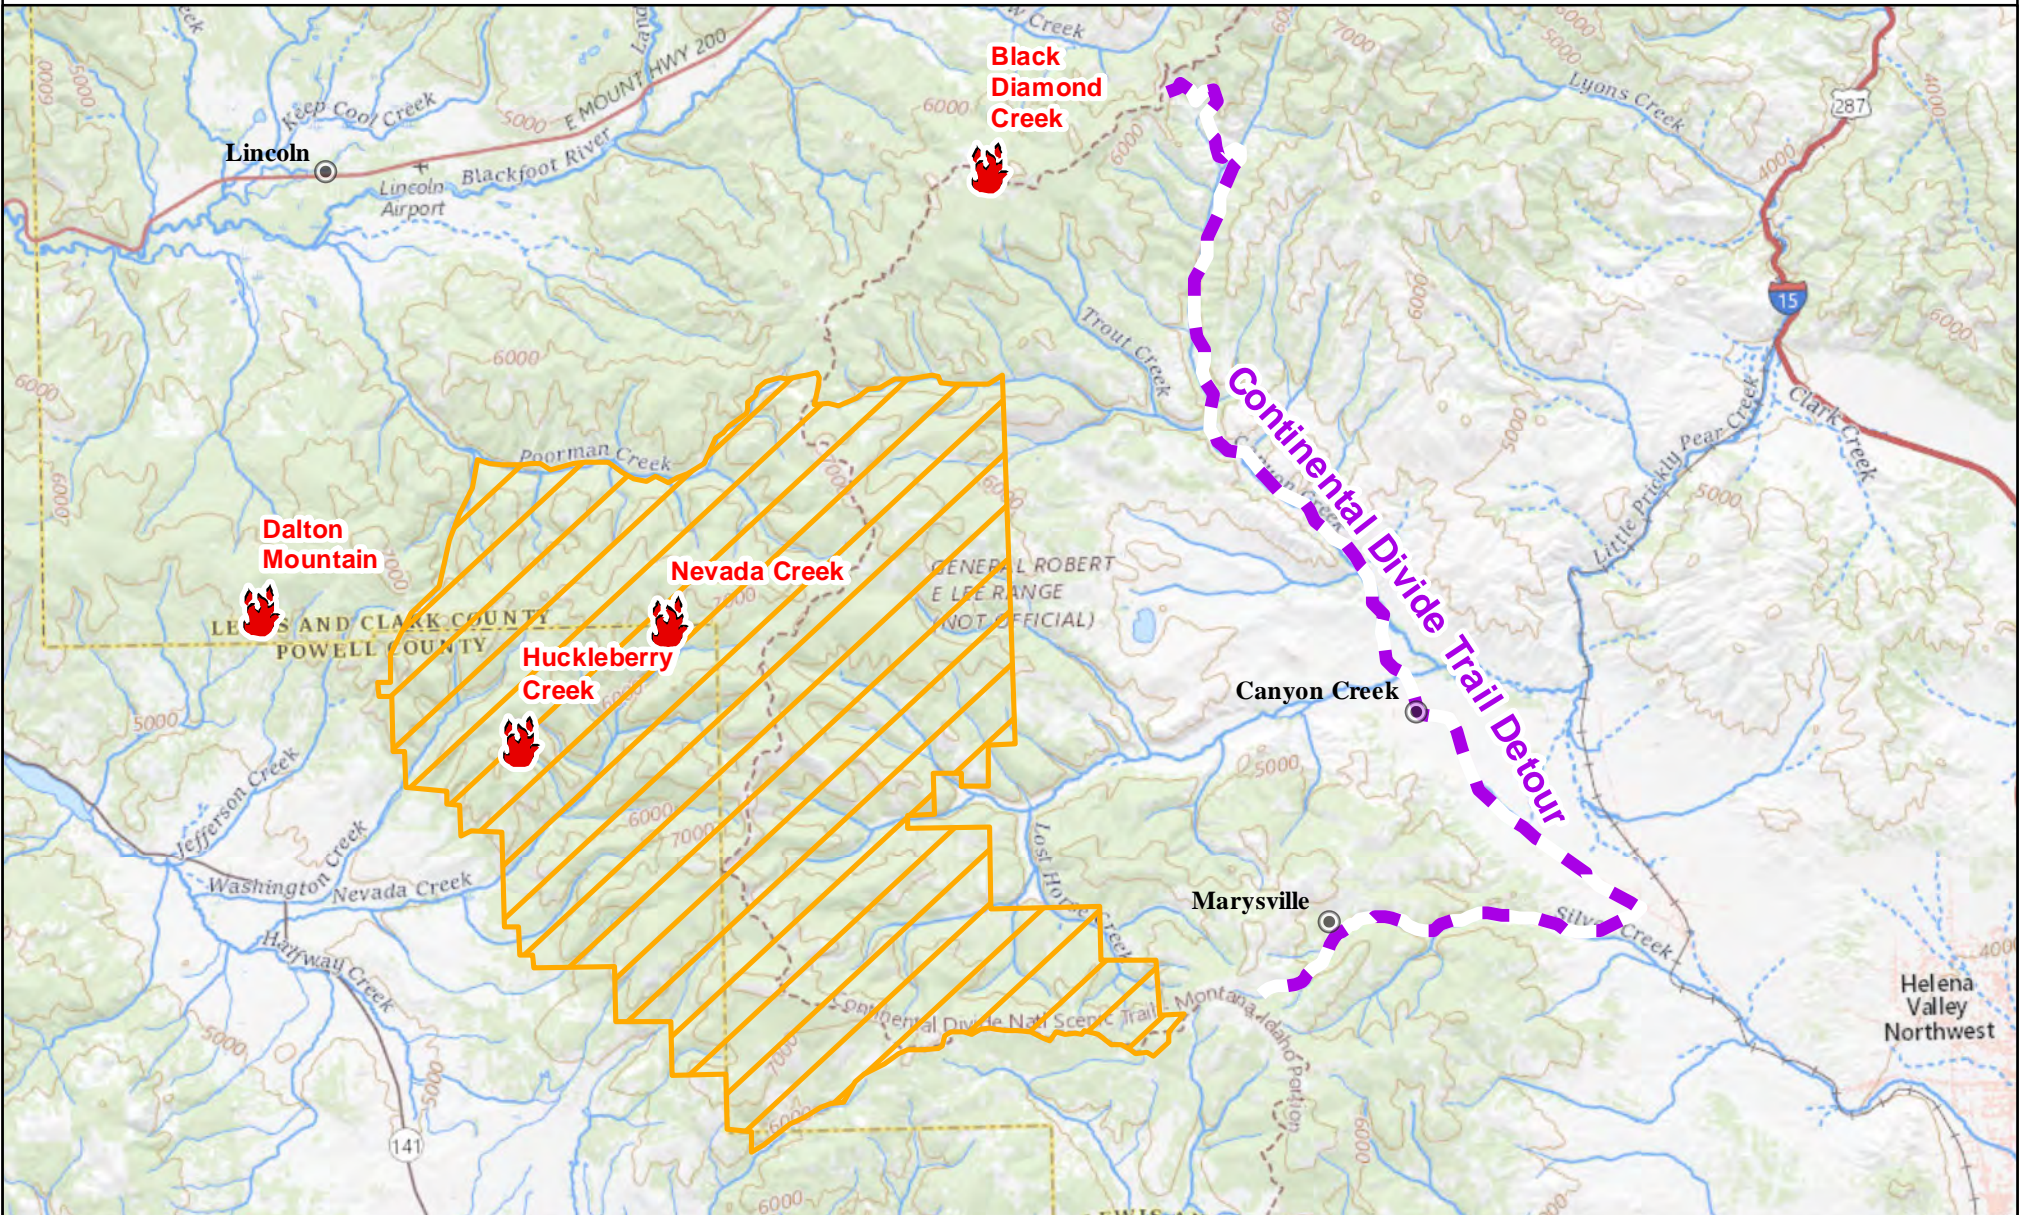

Nevada Creek

08/03/2019

Nevada Creek MT-HLF-000131

Fire Size as of
08/03/2019 0048 hrs
55 Acres

Fires

Continental Divide Trail Detour

Divide Area Closure