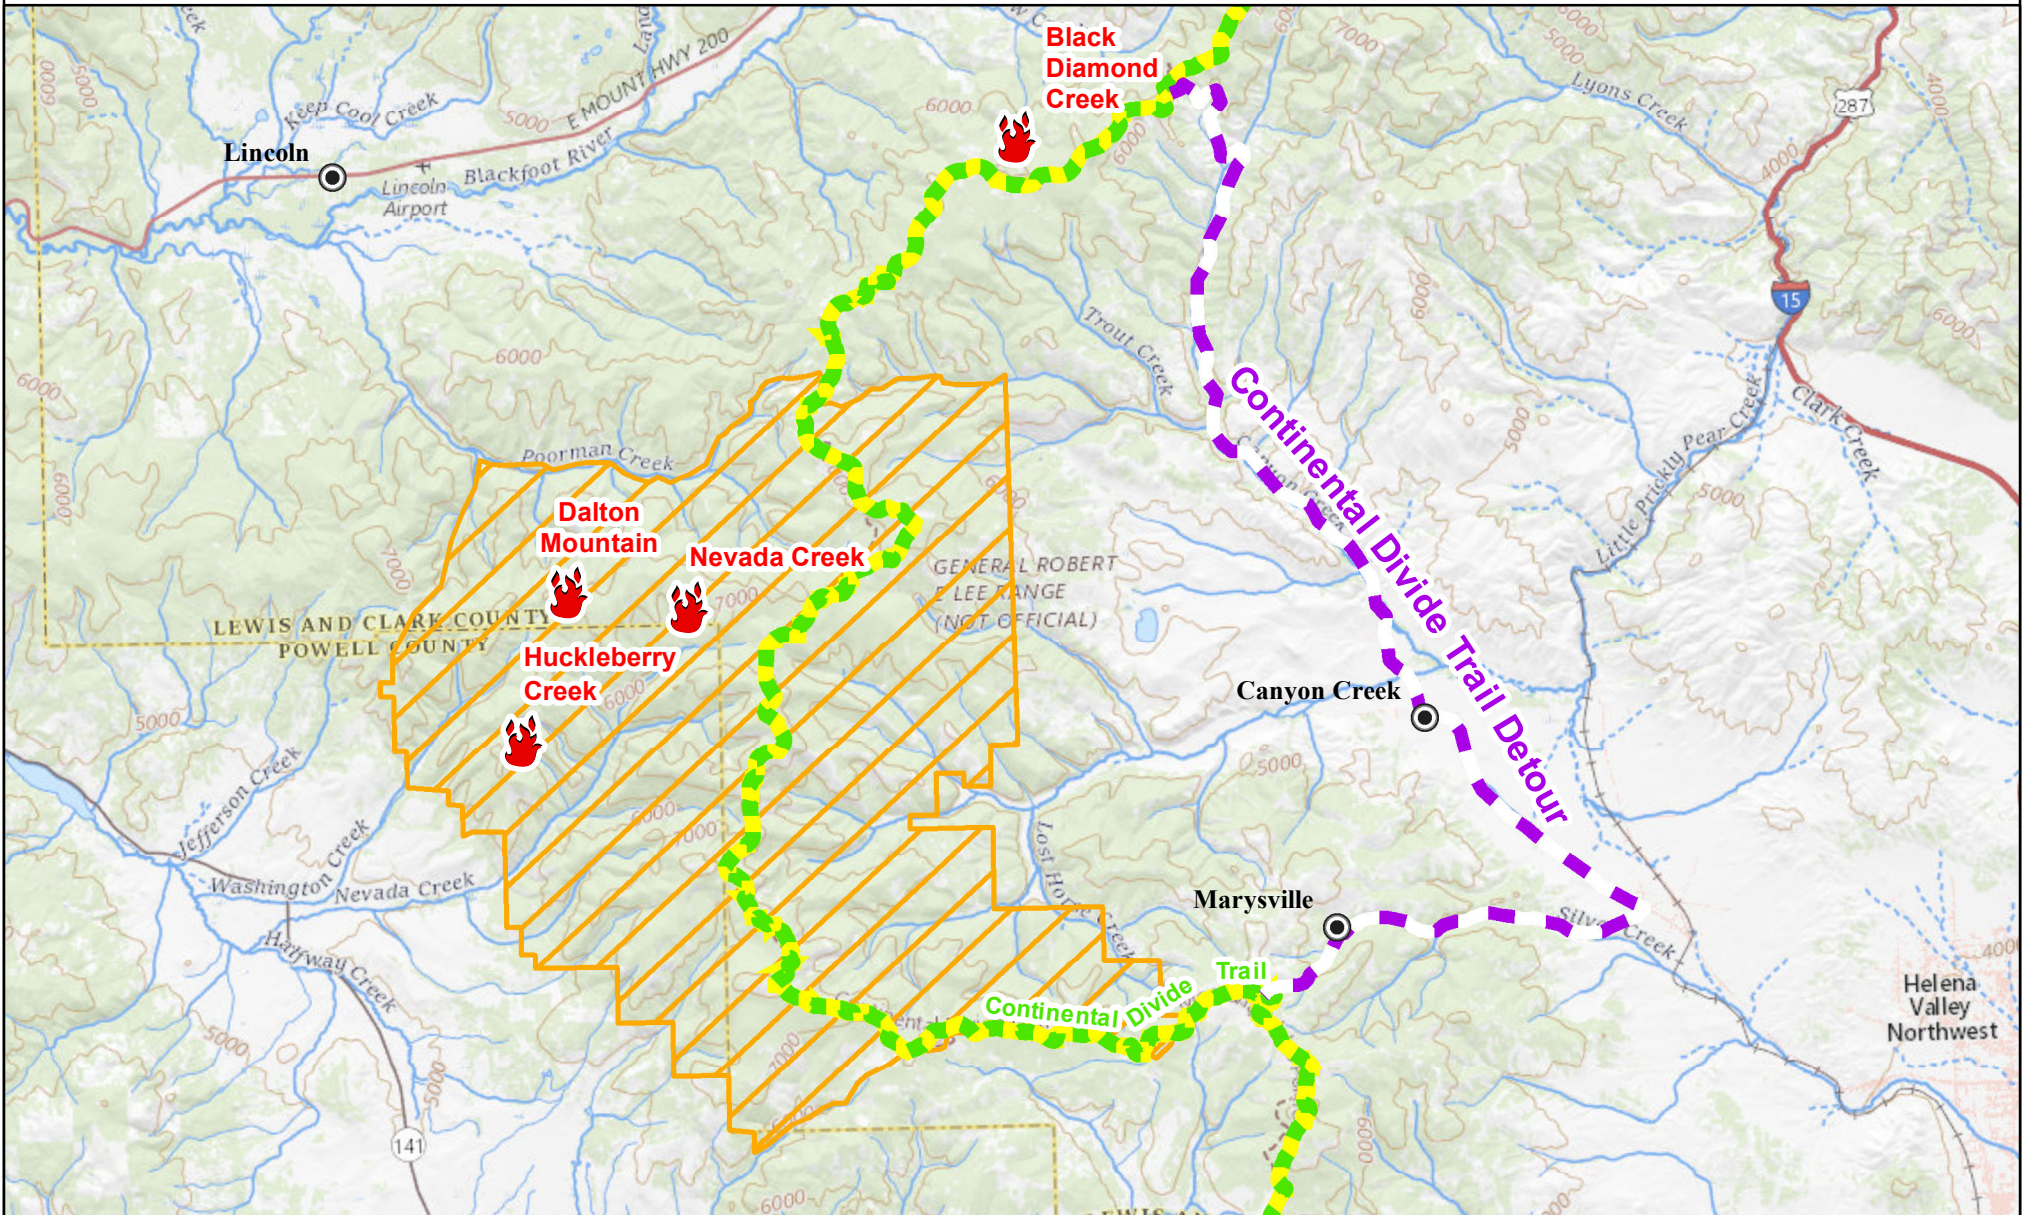

Nevada Creek Fires

08/04/2019

Nevada Creek Fires

MT-HLF-000131

Fire Size as of
08/03/2019 2224 hrs
55 Acres

Fires

Continental Divide Trail Detour

Divide Area Closure

Continental Divide Trail