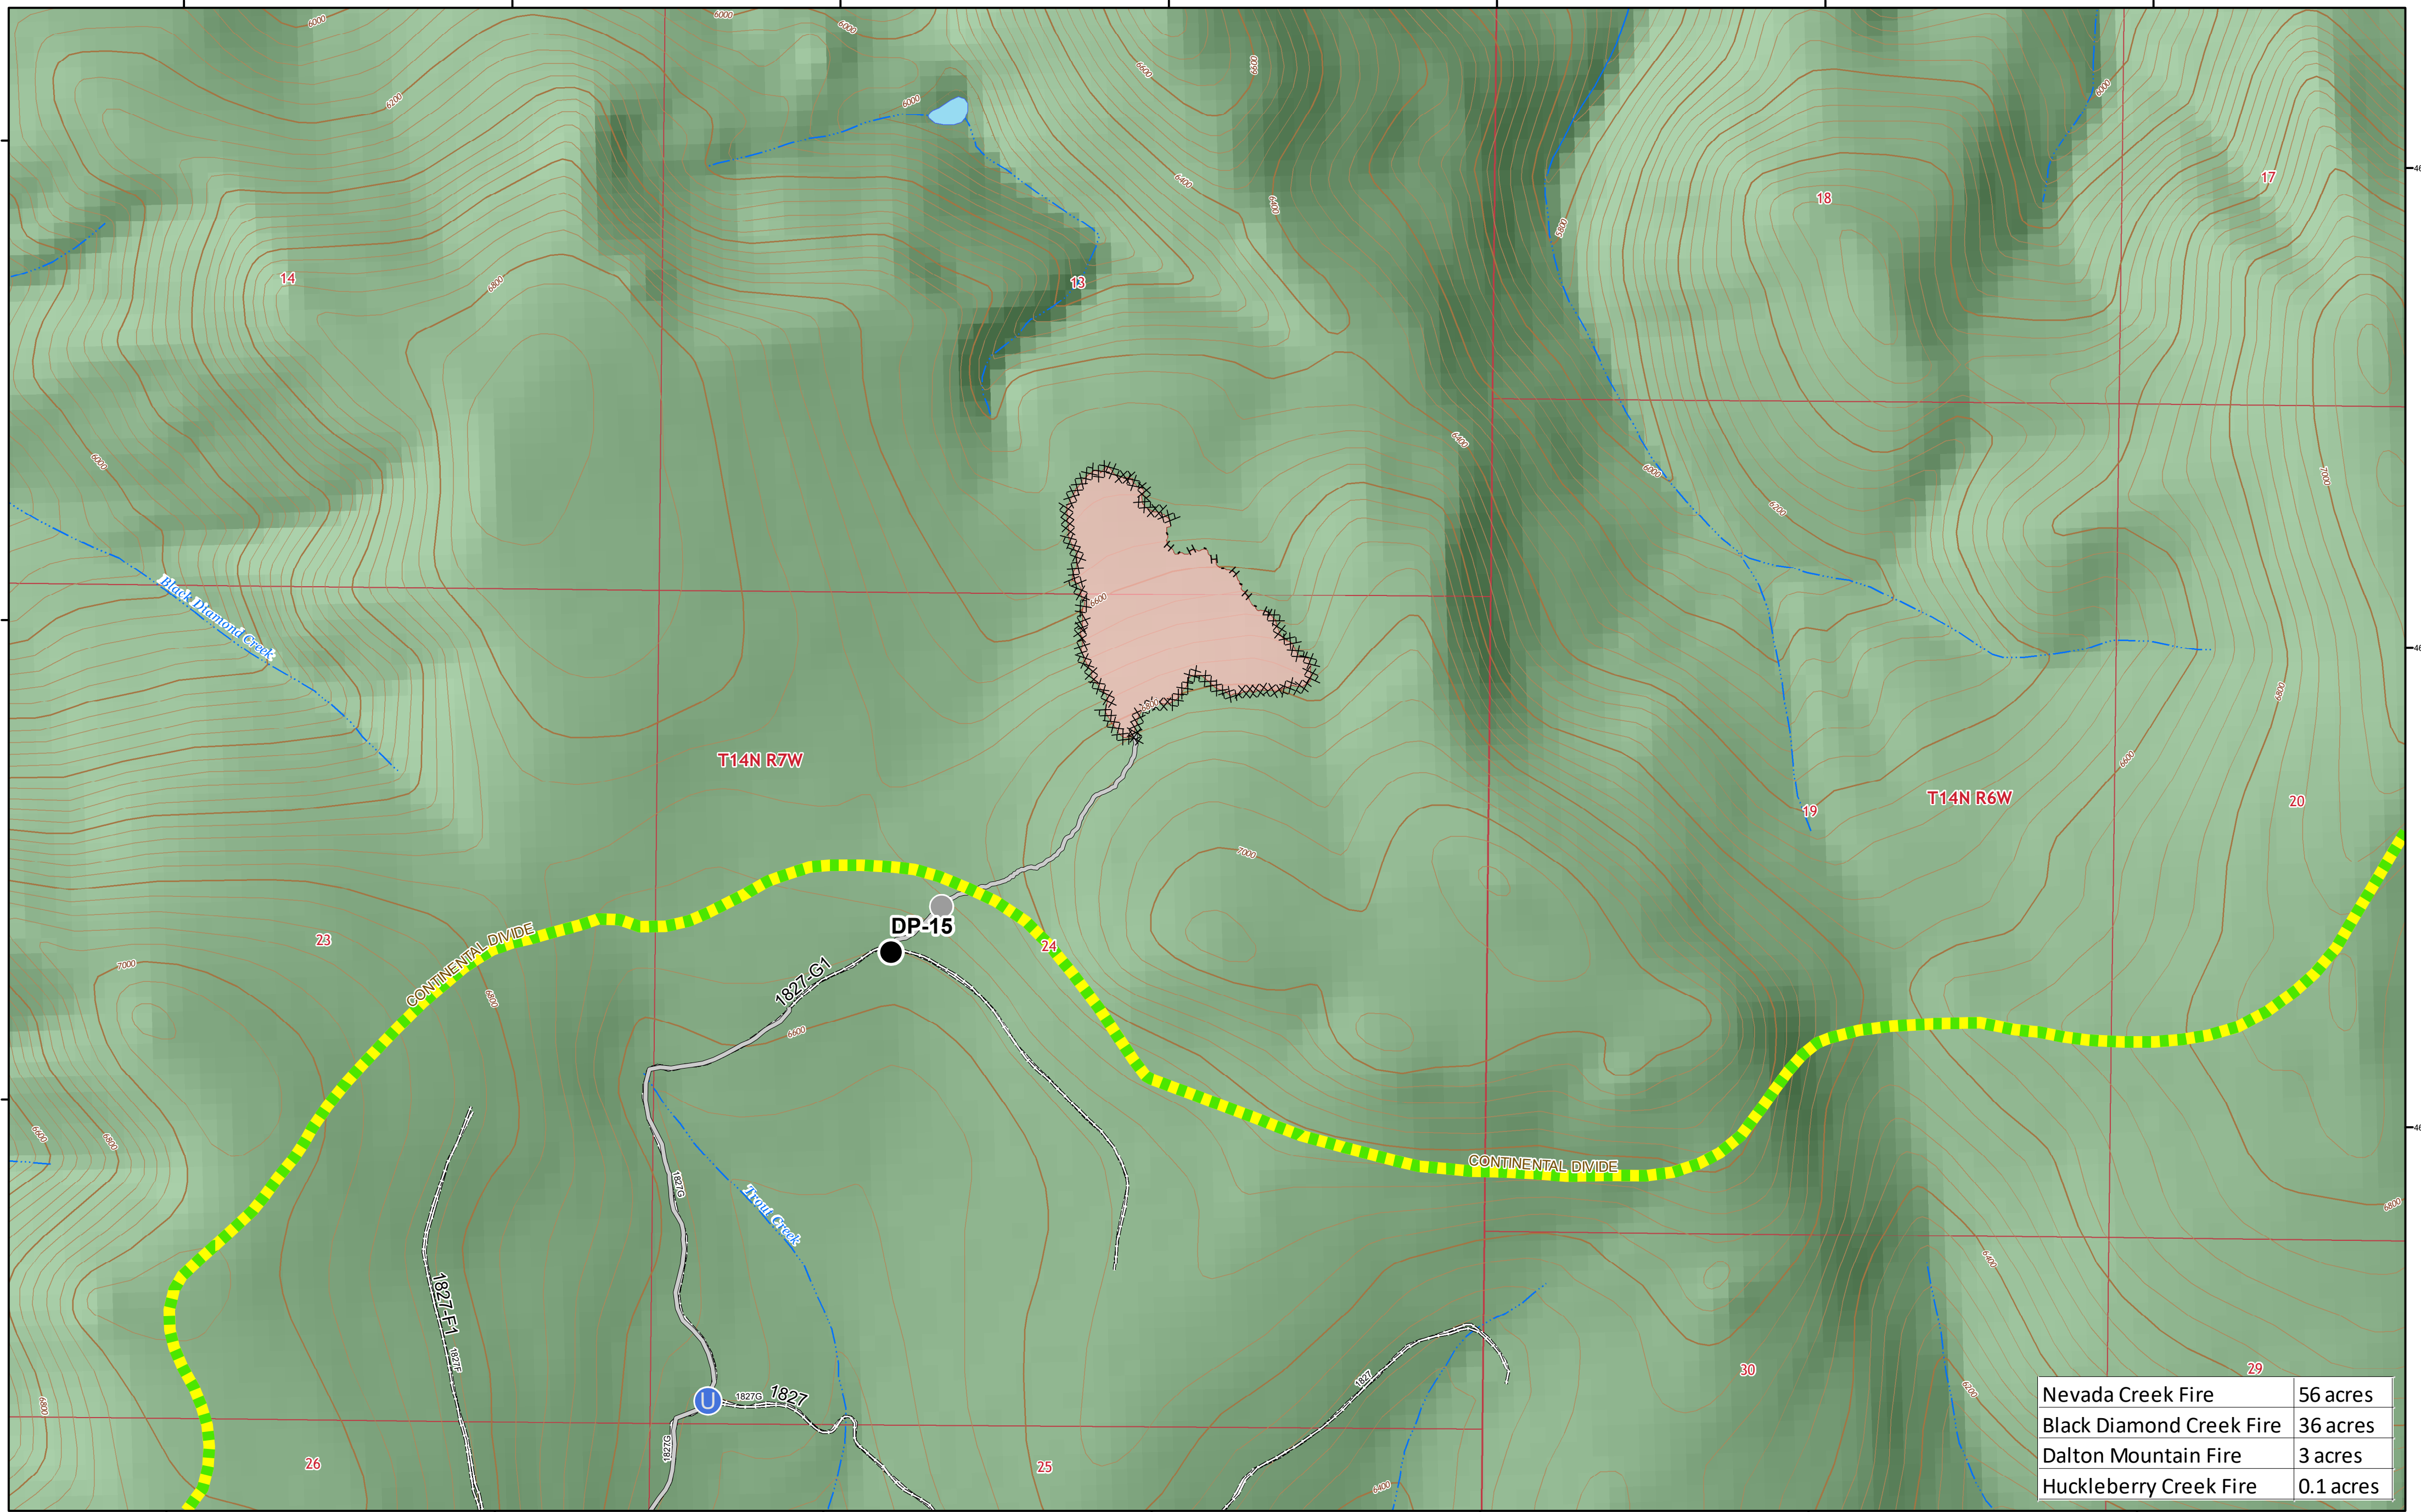

Black Diamond Creek Fire

08/05/2019

Nevada Creek Fire	56 acres
Black Diamond Creek Fire	36 acres
Dalton Mountain Fire	3 acres
Huckleberry Creek Fire	0.1 acres

Black Diamond MT-HLF-000137

Nevada Creek Fire perimeter 56 Acres
as of 08/05/2019 at 0128

Black Diamond Creek Fire 36 Acres
as of 08/04/2019 at 0130

- Drop Point
- U Unimproved Landing Area
- Other
- Continental Divide Trail
- Completed Dozer Line
- Completed Hand Line
- Access or Improved Road
- Wildfire Daily Fire Perimeter
- Trails
- Local or 4WD road
- Land Owner
- US Forest Service