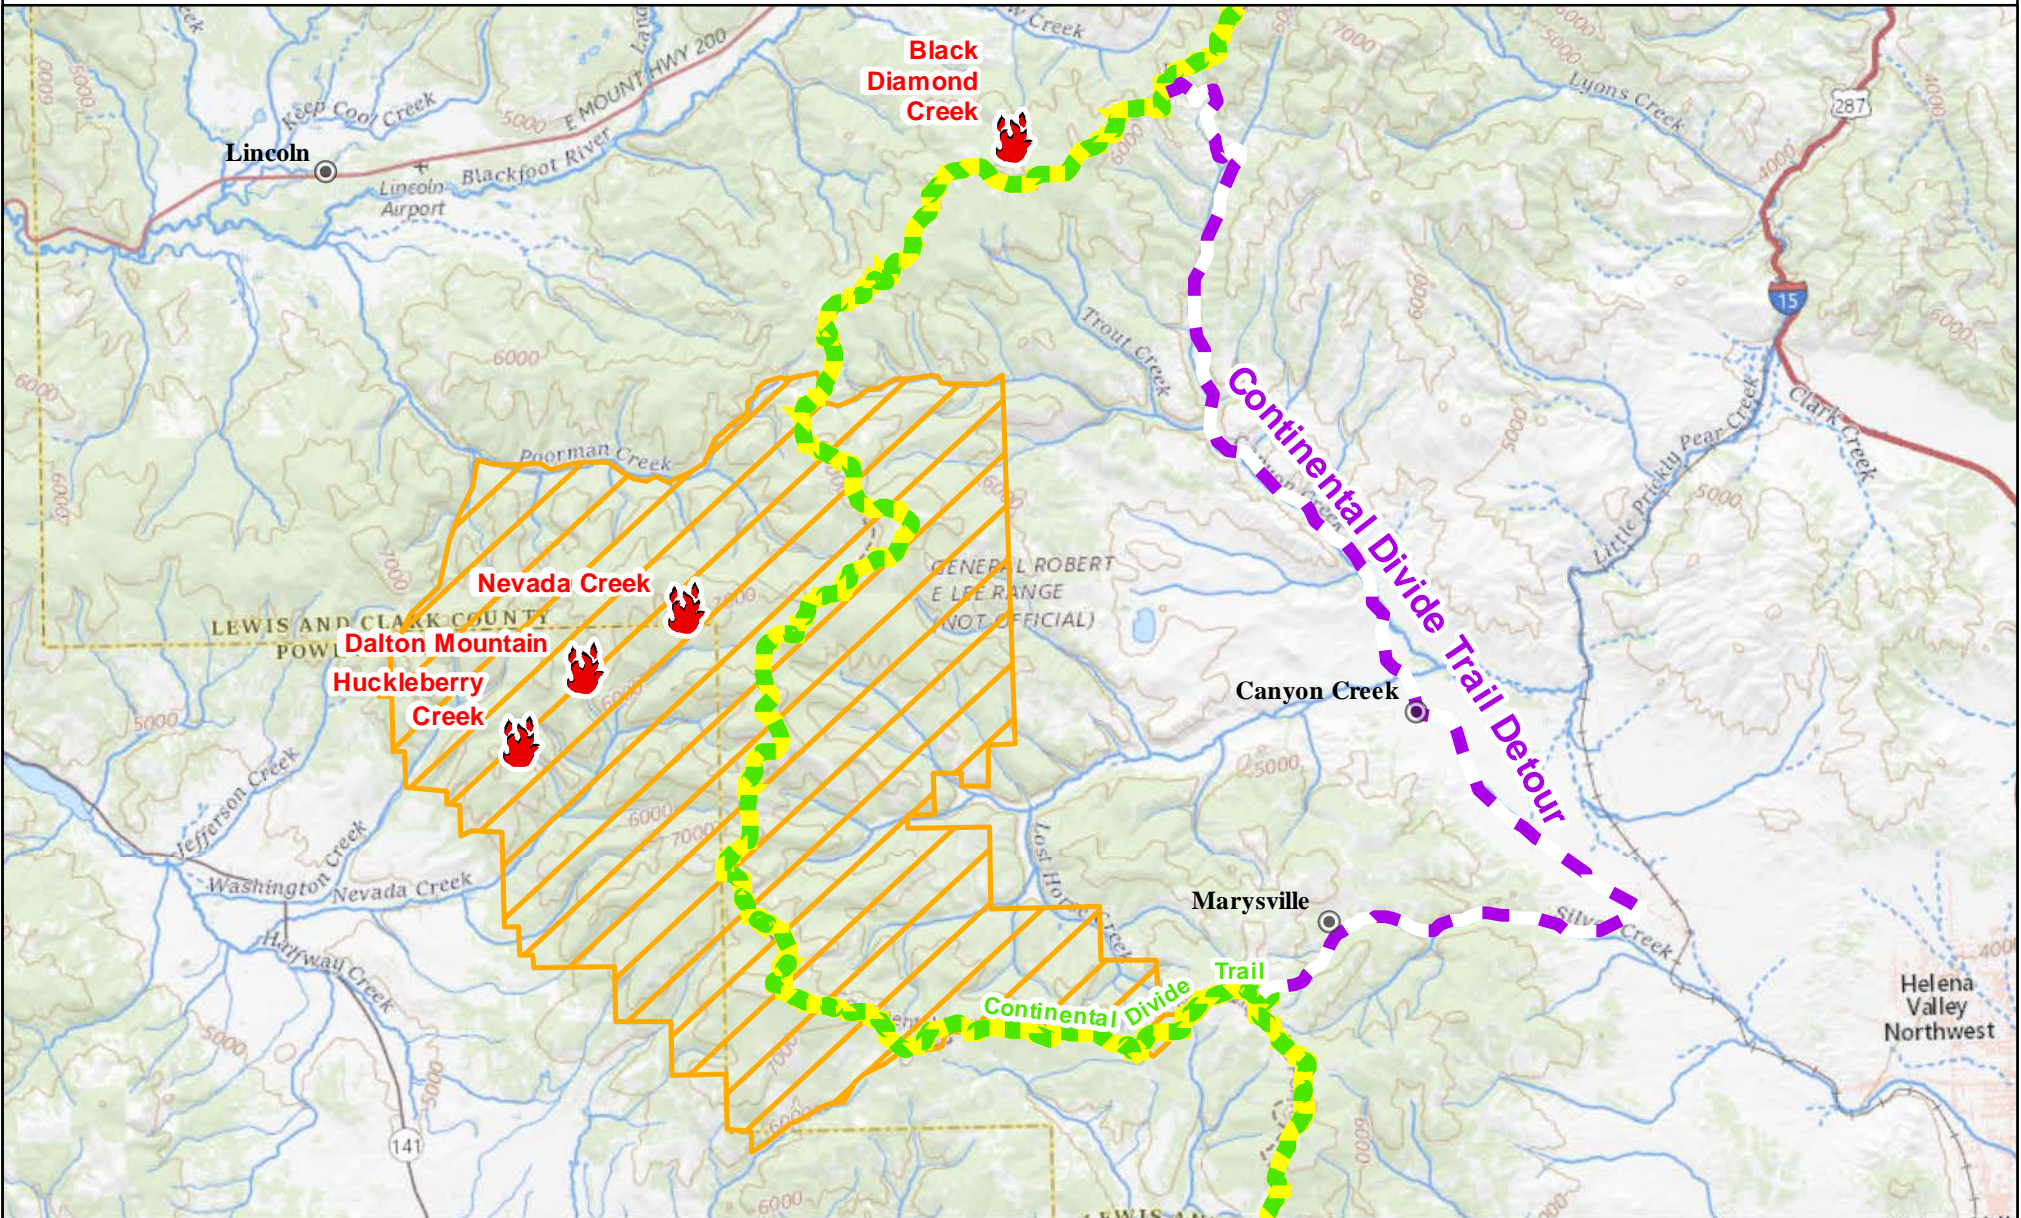

# Nevada Creek Area Fires

08/05/2019

## Nevada Creek Area Fires

MT-HLF-000131

Fire Size as of  
08/05/2019 0142 hrs  
Nevada Creek 56 Acres  
Black Diamond Creek 36 Acres

Fires

Continental Divide Trail Detour

Divide Area Closure

Continental Divide Trail

0 1.25 2.5 5 Miles