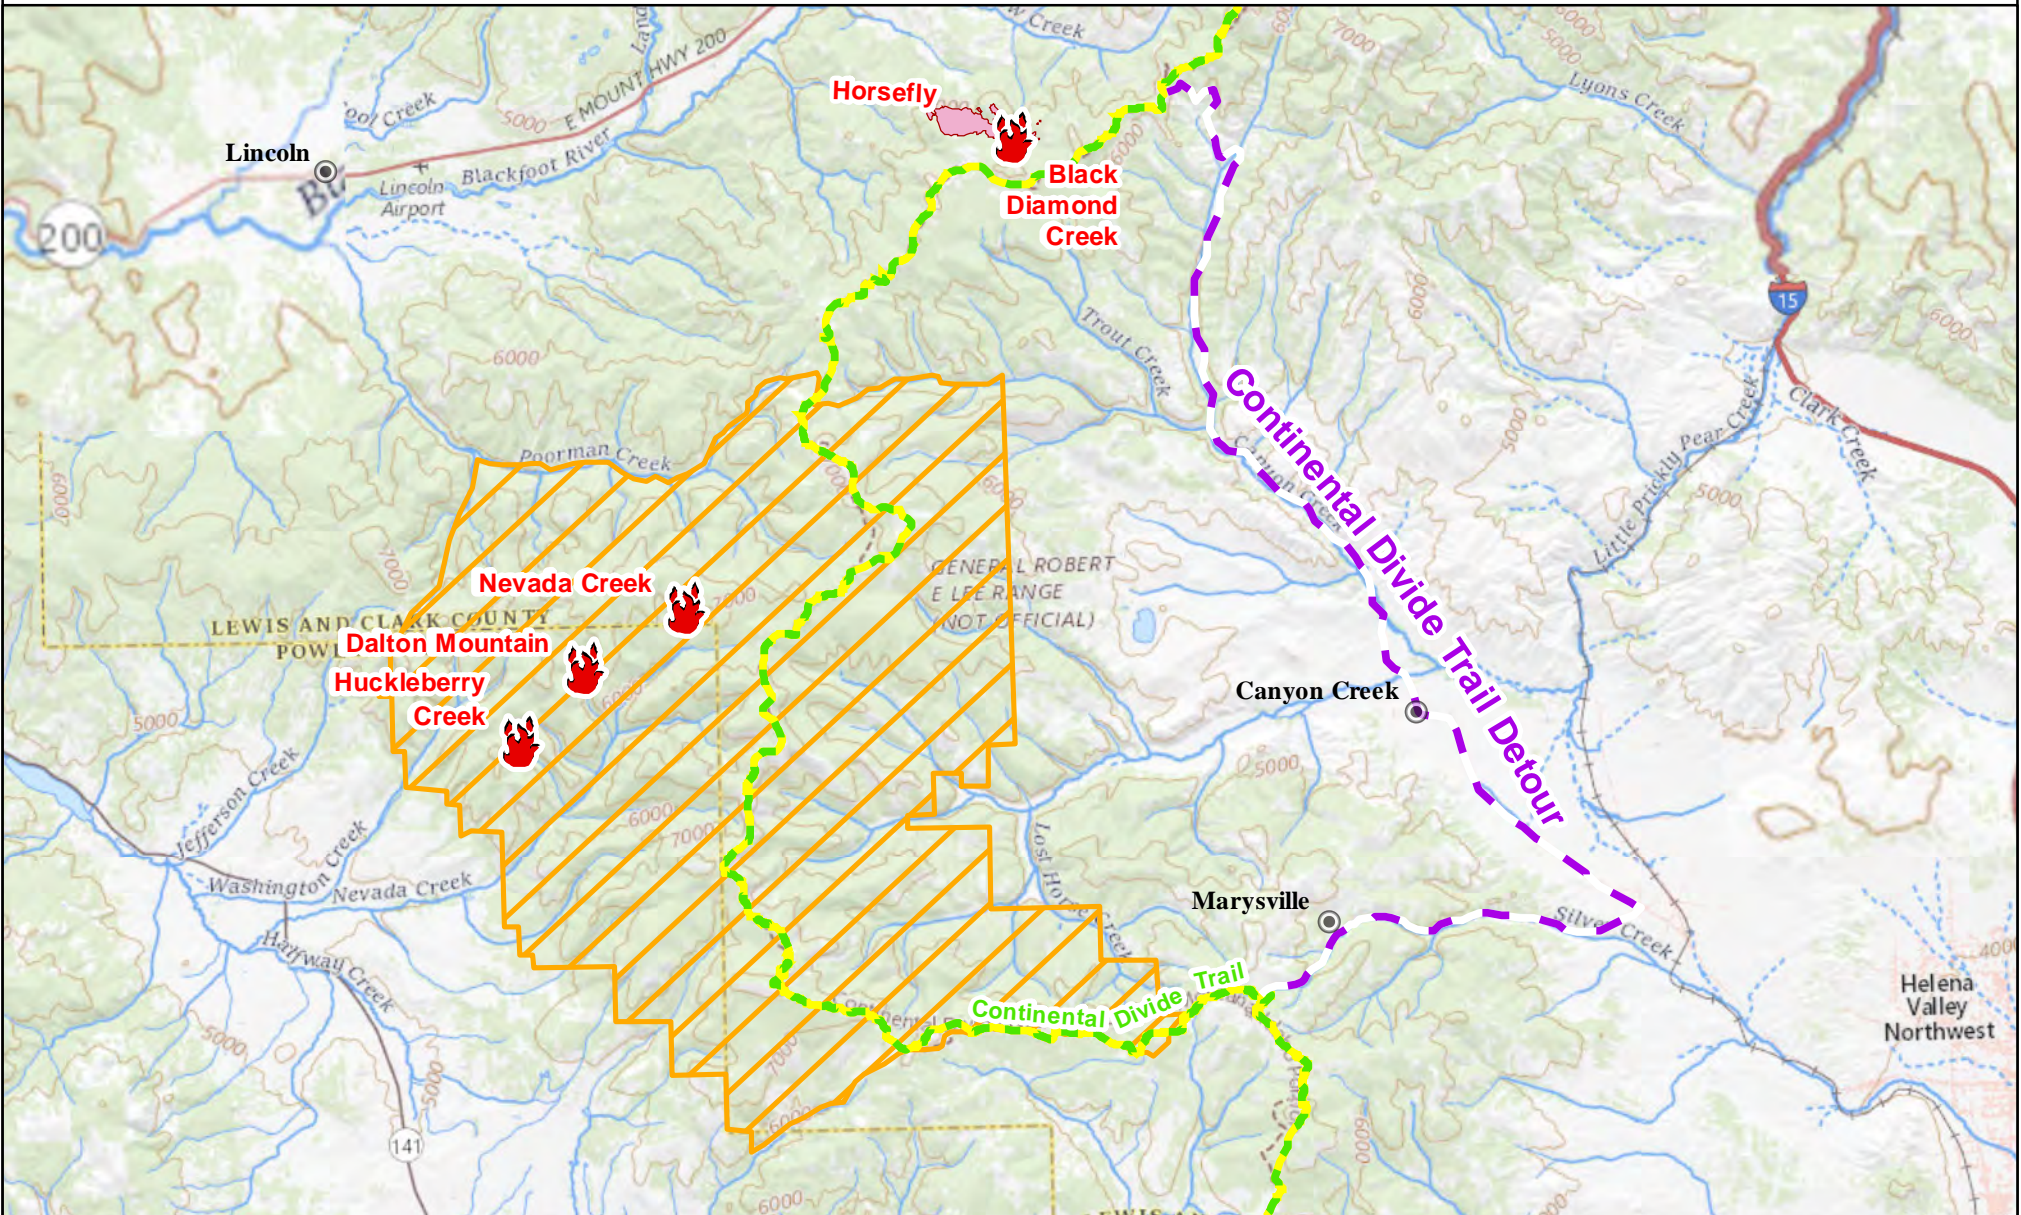

Nevada Creek Area Fires

08/06/2019

Nevada Creek Fire

MT-HLF-000131

Horsefly Fire

MT-HLF-000162

Fire Size as of
08/05/2019 2158 hrs
Nevada Creek 57 Acres
Horsefly 384 Acres

Fires

— Continental Divide Trail Detour

Divide Area Closure

— Continental Divide Trail

0 1.25 2.5 5 Miles