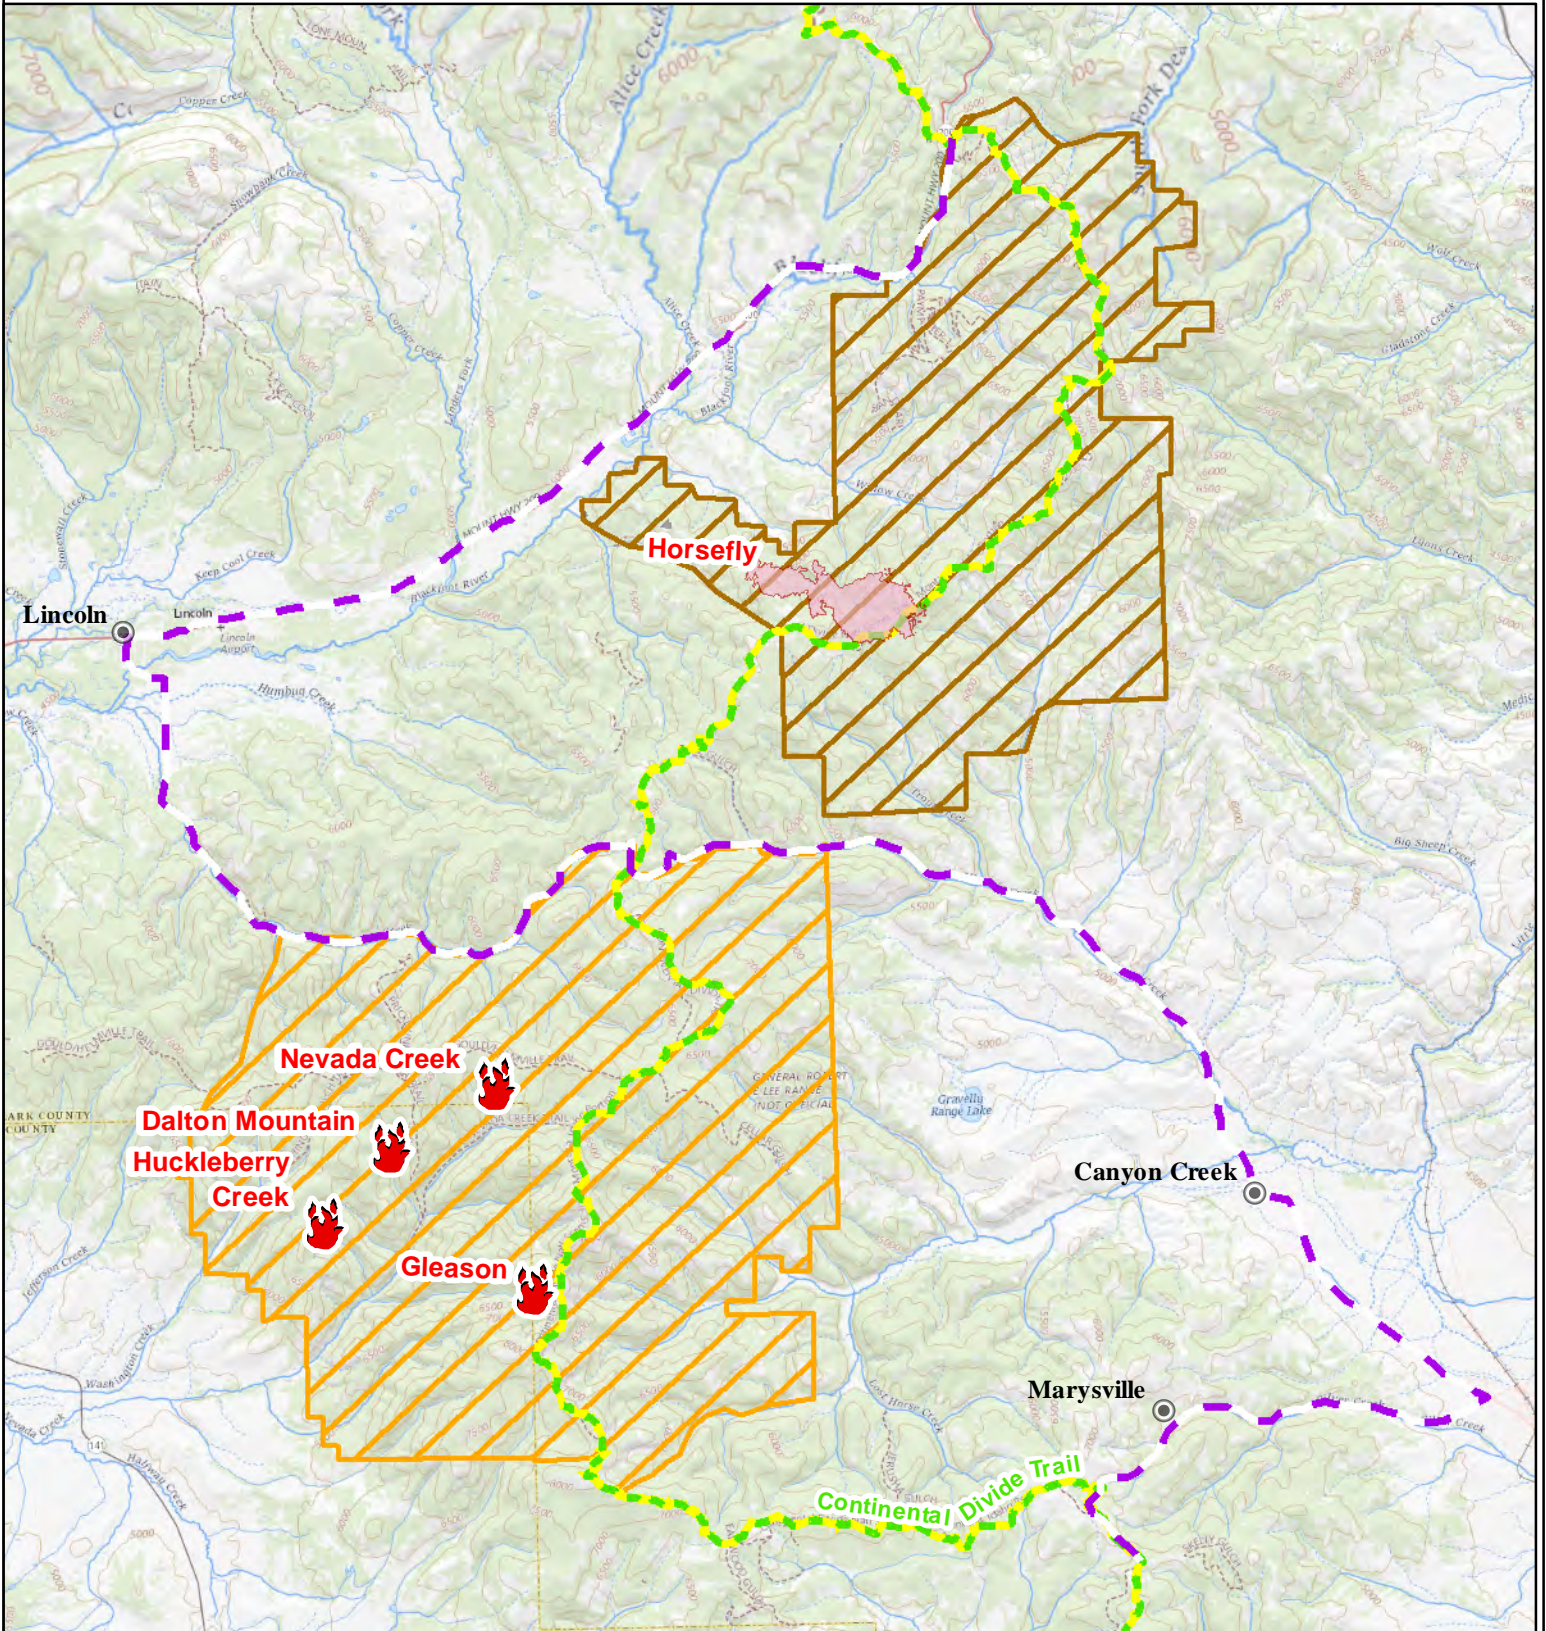

Nevada Creek Area Fires

08/10/2019

Horsefly Fire
MT-HLF-000162
1350 acres as of 08/09/2019 at 2215

Nevada Creek Fire
MT-HLF-000131
57 acres as of 08/09/2019 at 2111

Gleason Fire
MT-HLF-000171
15 acres as of 08/09/2019 at 2111

Fires

Continental Divide Trail Detour

Continental Divide Trail

Black Diamond Creek Closure

Divide Area Closure