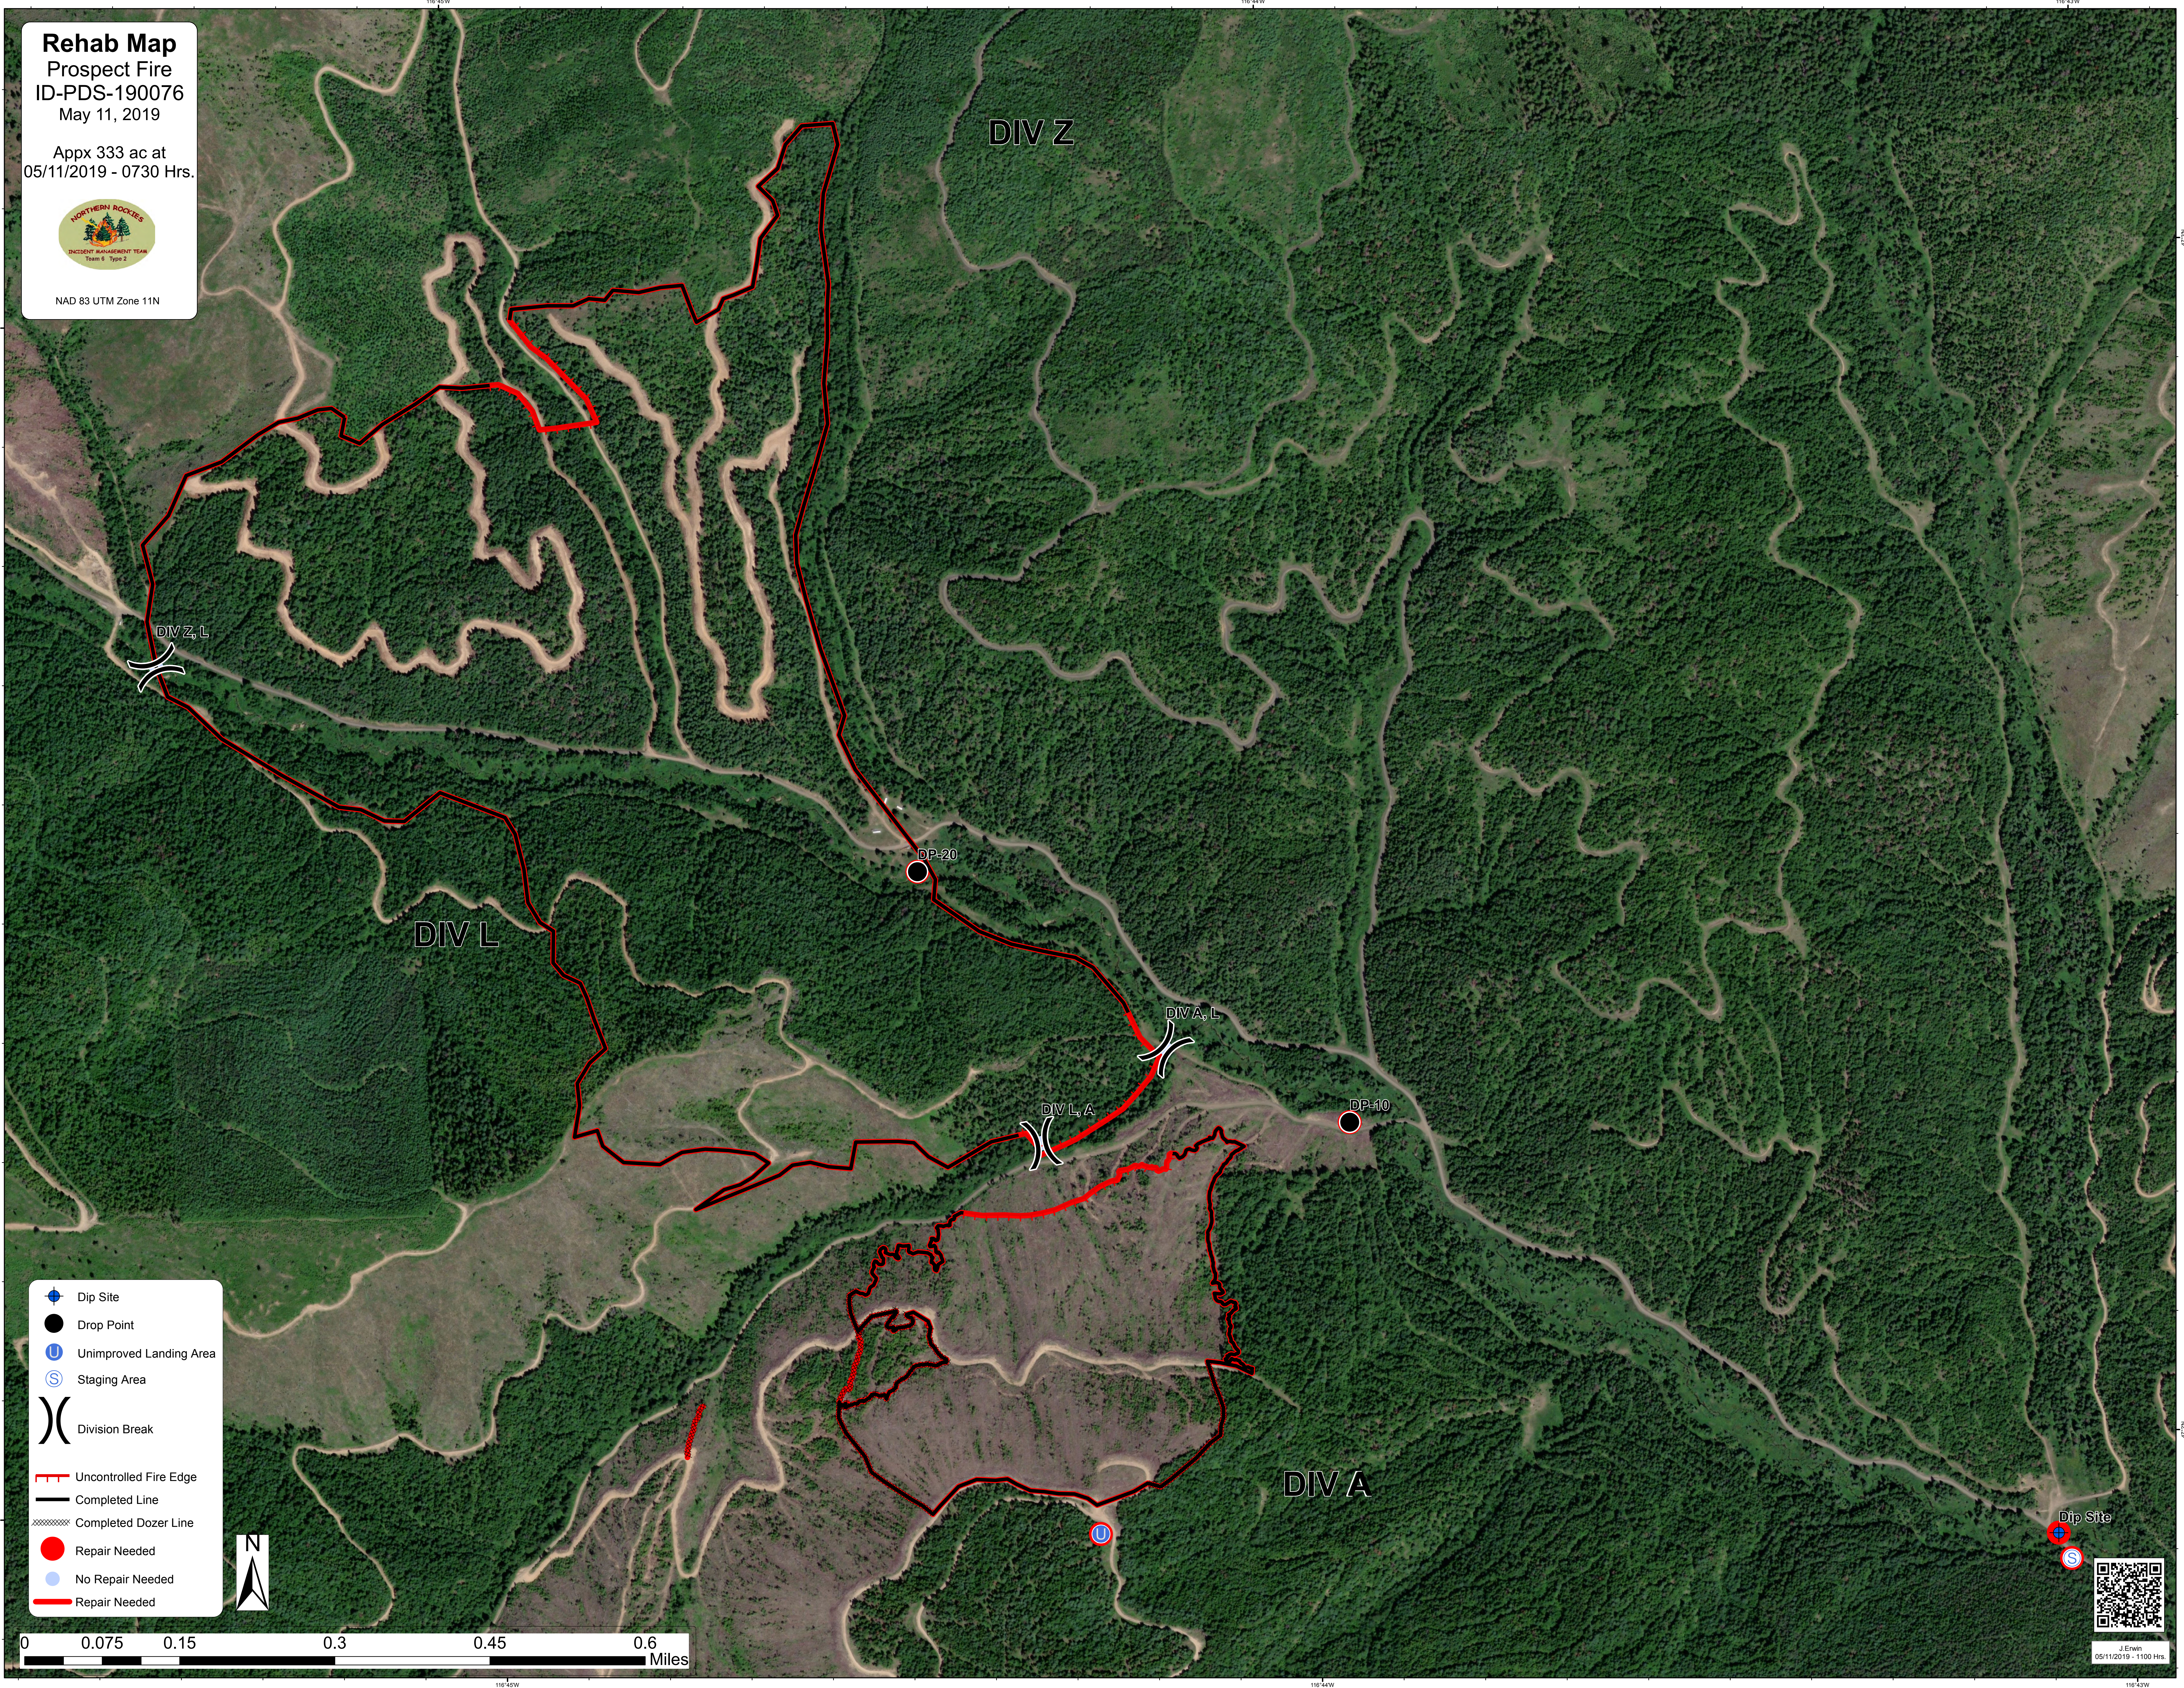

Rehab Map

Prospect Fire

ID-PDS-190076

May 11, 2019

Appx 333 ac at
05/11/2019 - 0730 Hrs.

NAD 83 UTM Zone 11N

- Dip Site
- Drop Point
- Unimproved Landing Area
- Staging Area
- Division Break
- Uncontrolled Fire Edge
- Completed Line
- Completed Dozer Line
- Repair Needed
- No Repair Needed
- Repair Needed

J. Erwin
05/11/2019 - 1100 Hrs.