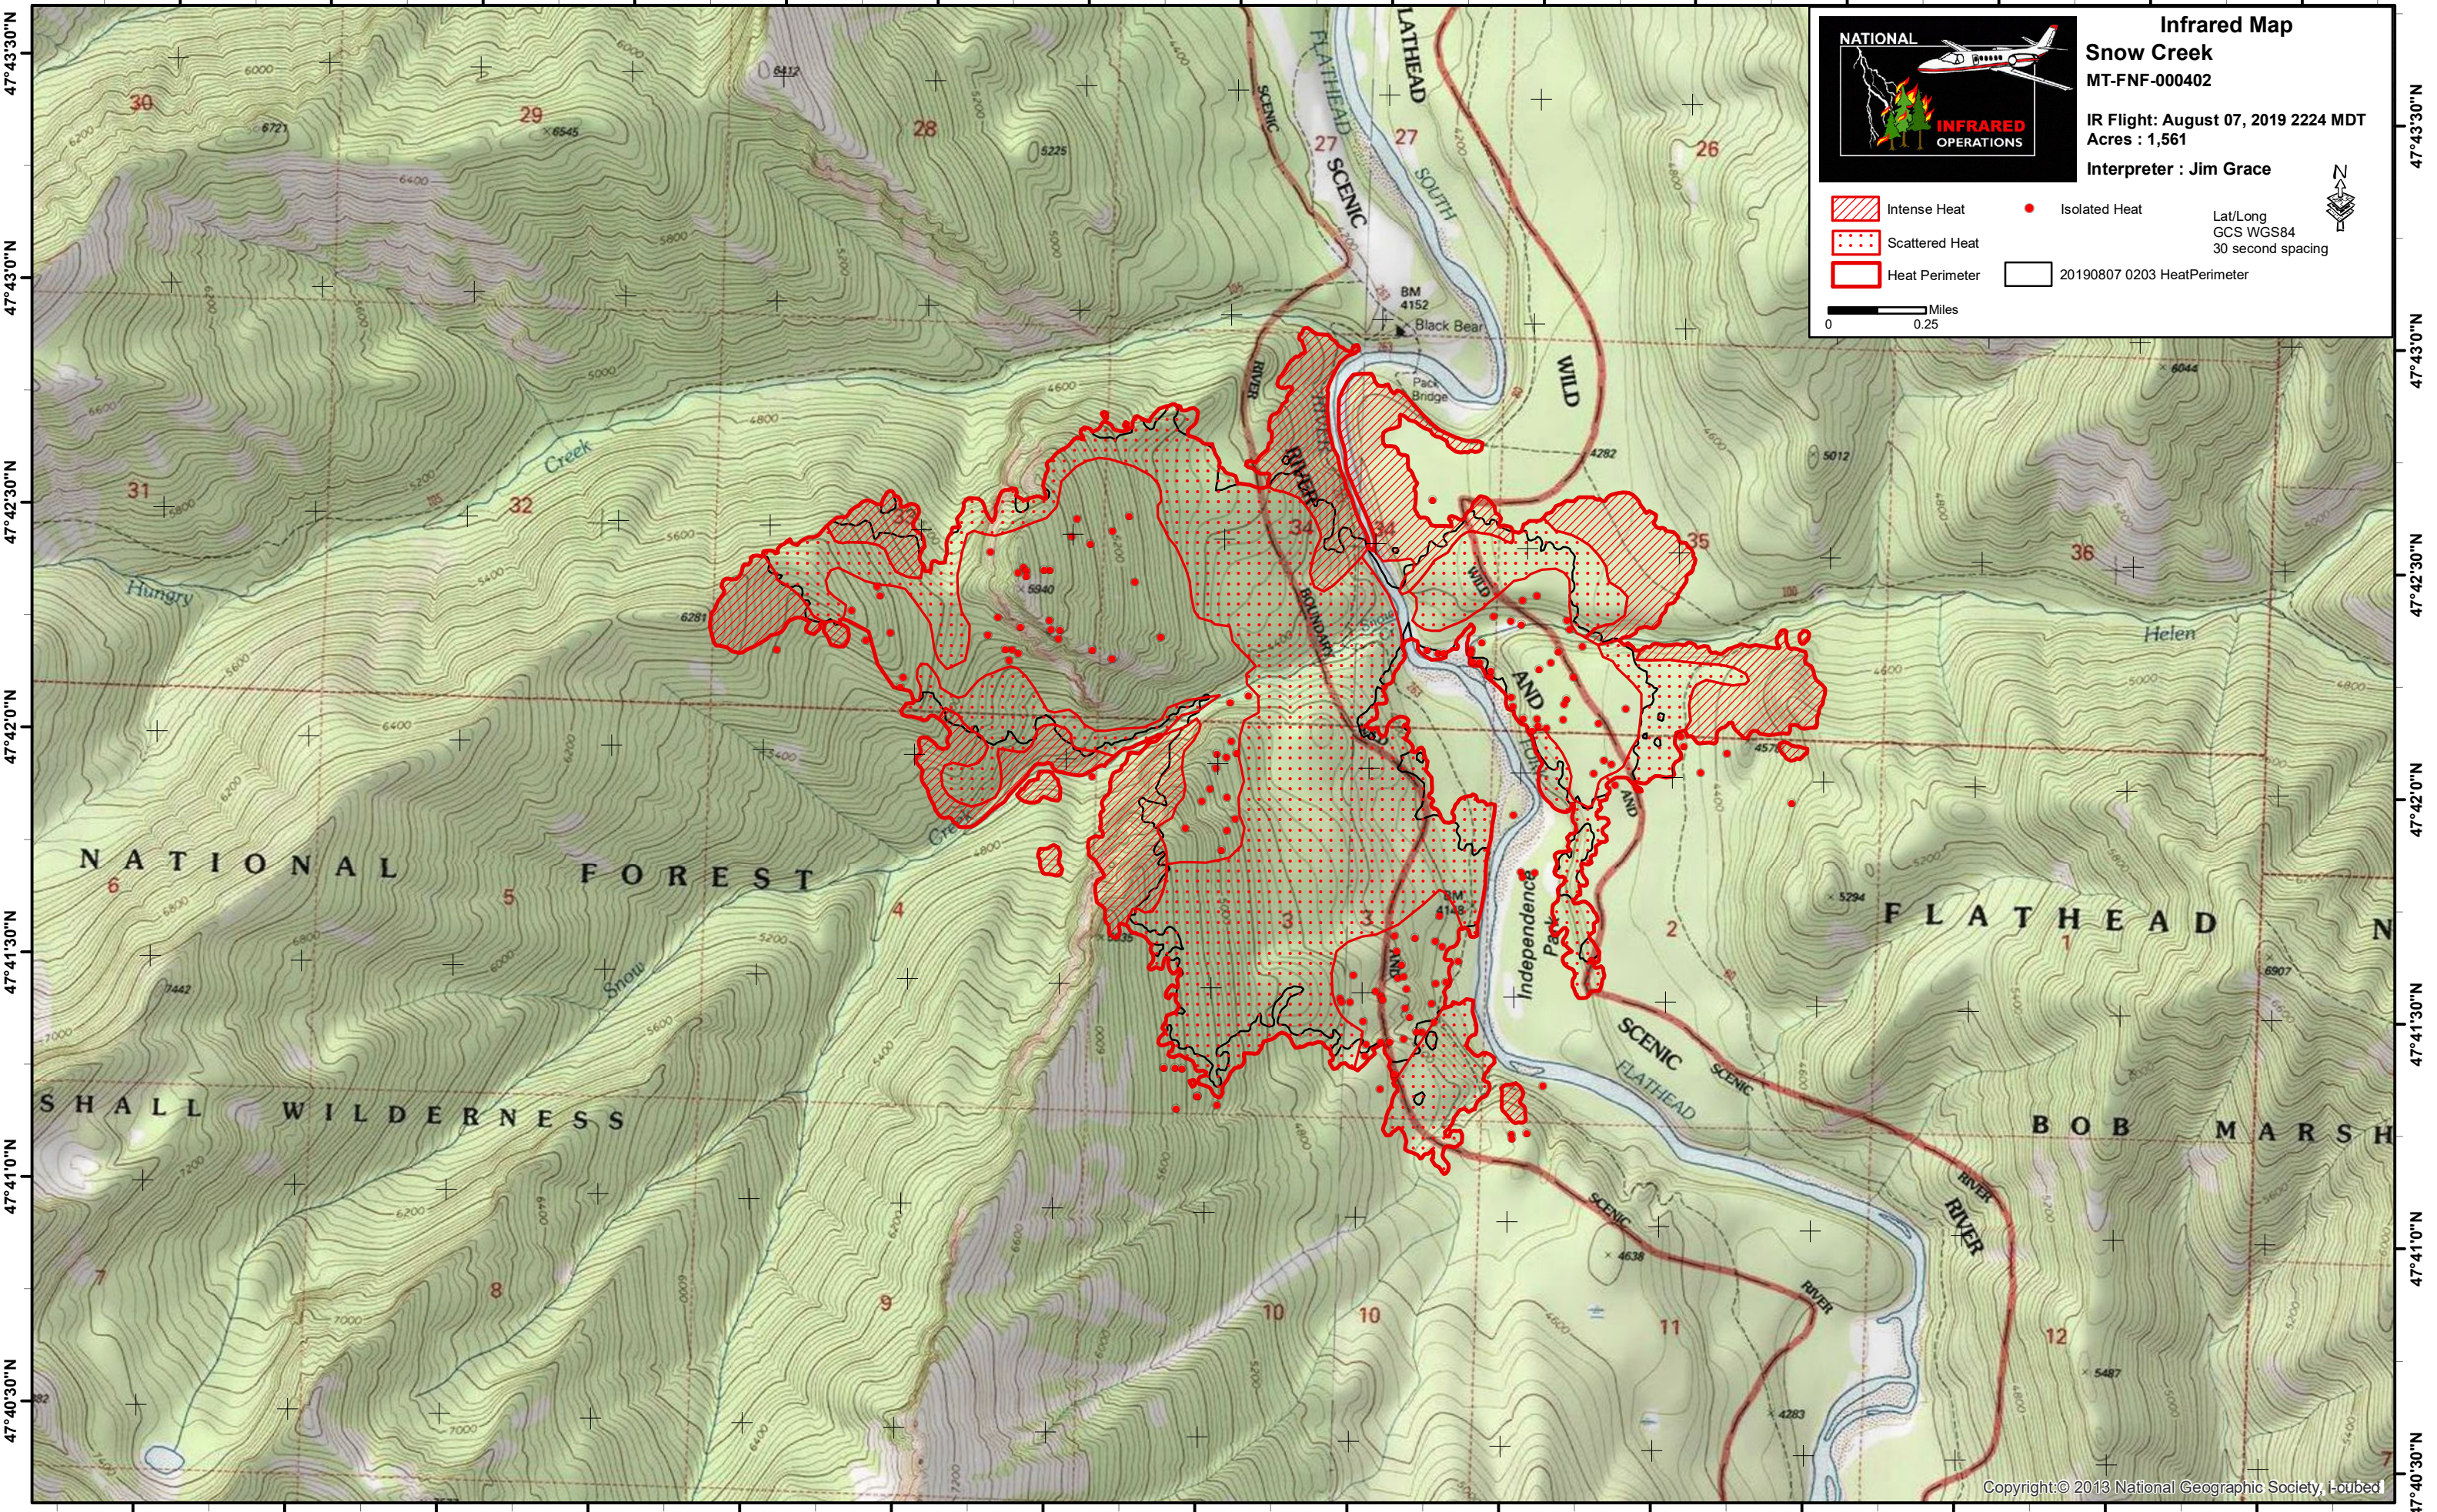

113°26'30"W 113°26'0"W 113°25'30"W 113°25'0"W 113°24'30"W 113°24'0"W 113°23'30"W 113°23'0"W 113°22'30"W 113°22'0"W 113°21'30"W 113°21'0"W 113°20'30"W 113°20'0"W 113°19'30"W

Infrared Map
Snow Creek
MT-FNF-000402
IR Flight: August 07, 2019 2224 MDT
Acres : 1,561
Interpreter : Jim Grace

	Intense Heat		Isolated Heat	Lat/Long GCS WGS84 30 second spacing
	Scattered Heat		Heat Perimeter	
	Heat Perimeter		20190807 0203 HeatPerimeter	

0 0.25 Miles

47°43'30"N
47°43'0"N
47°42'30"N
47°42'0"N
47°41'30"N
47°41'0"N
47°40'30"N

47°43'30"N
47°43'0"N
47°42'30"N
47°42'0"N
47°41'30"N
47°41'0"N
47°40'30"N

113°26'30"W 113°26'0"W 113°25'30"W 113°25'0"W 113°24'30"W 113°24'0"W 113°23'30"W 113°23'0"W 113°22'30"W 113°22'0"W 113°21'30"W 113°21'0"W 113°20'30"W 113°20'0"W 113°19'30"W