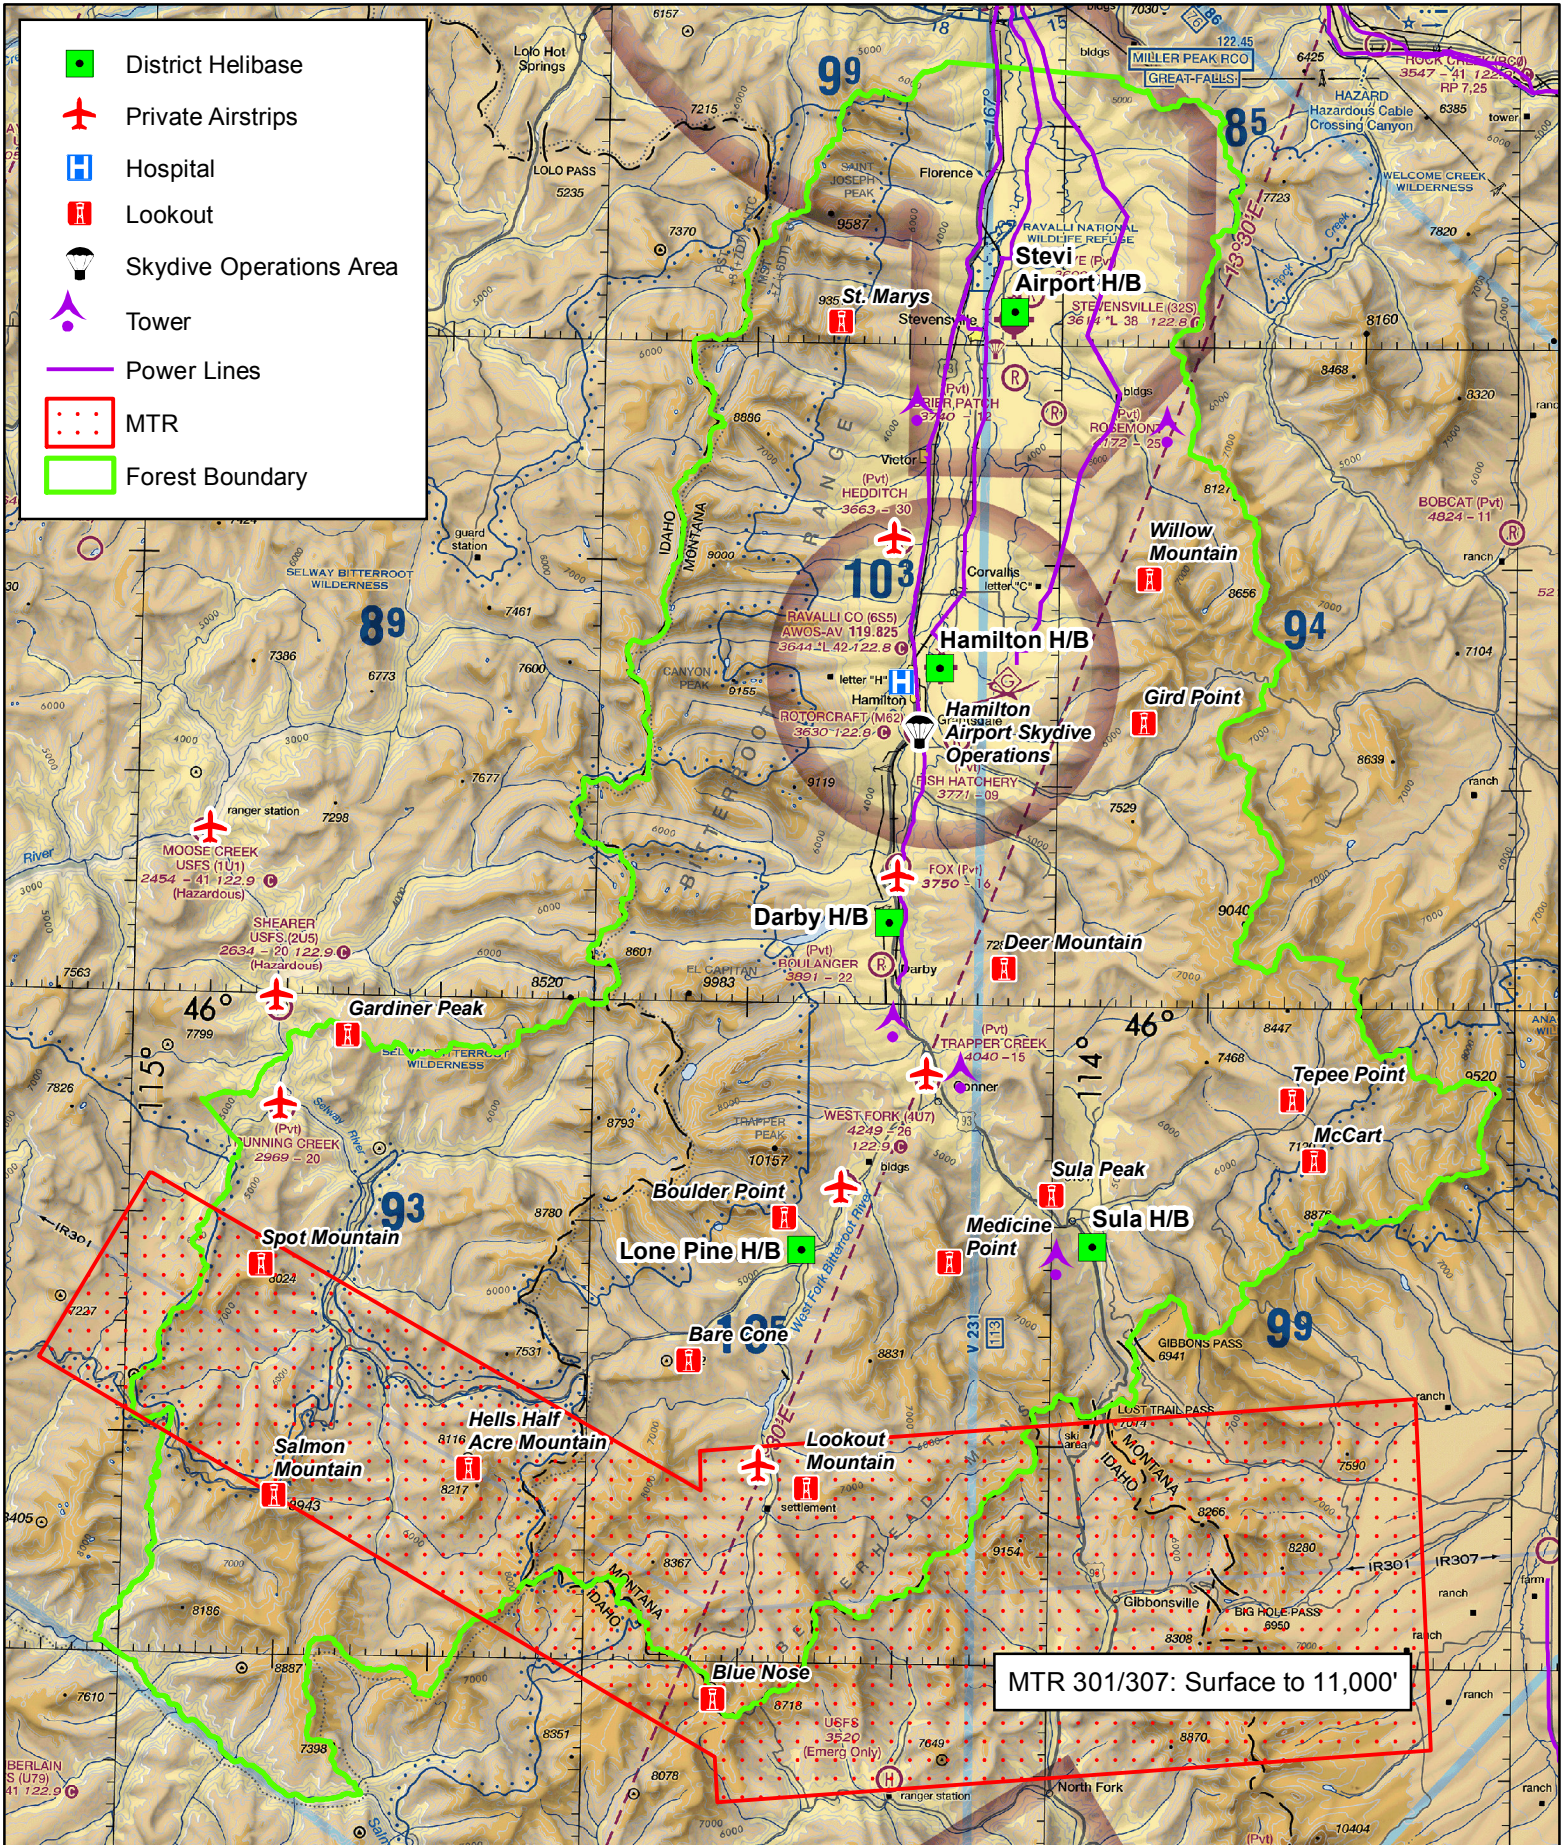

Bitterroot National Forest Flight Hazard Map

Due to the numerous line crossings, all river and road corridors have multiple unmarked hazards

Contact Hamilton Dispatch prior to approaching closer than 2 NM to Forest boundary

0 5 10 20 30 Nautical Miles

Map not legal for navigation
Updated May 4 2020