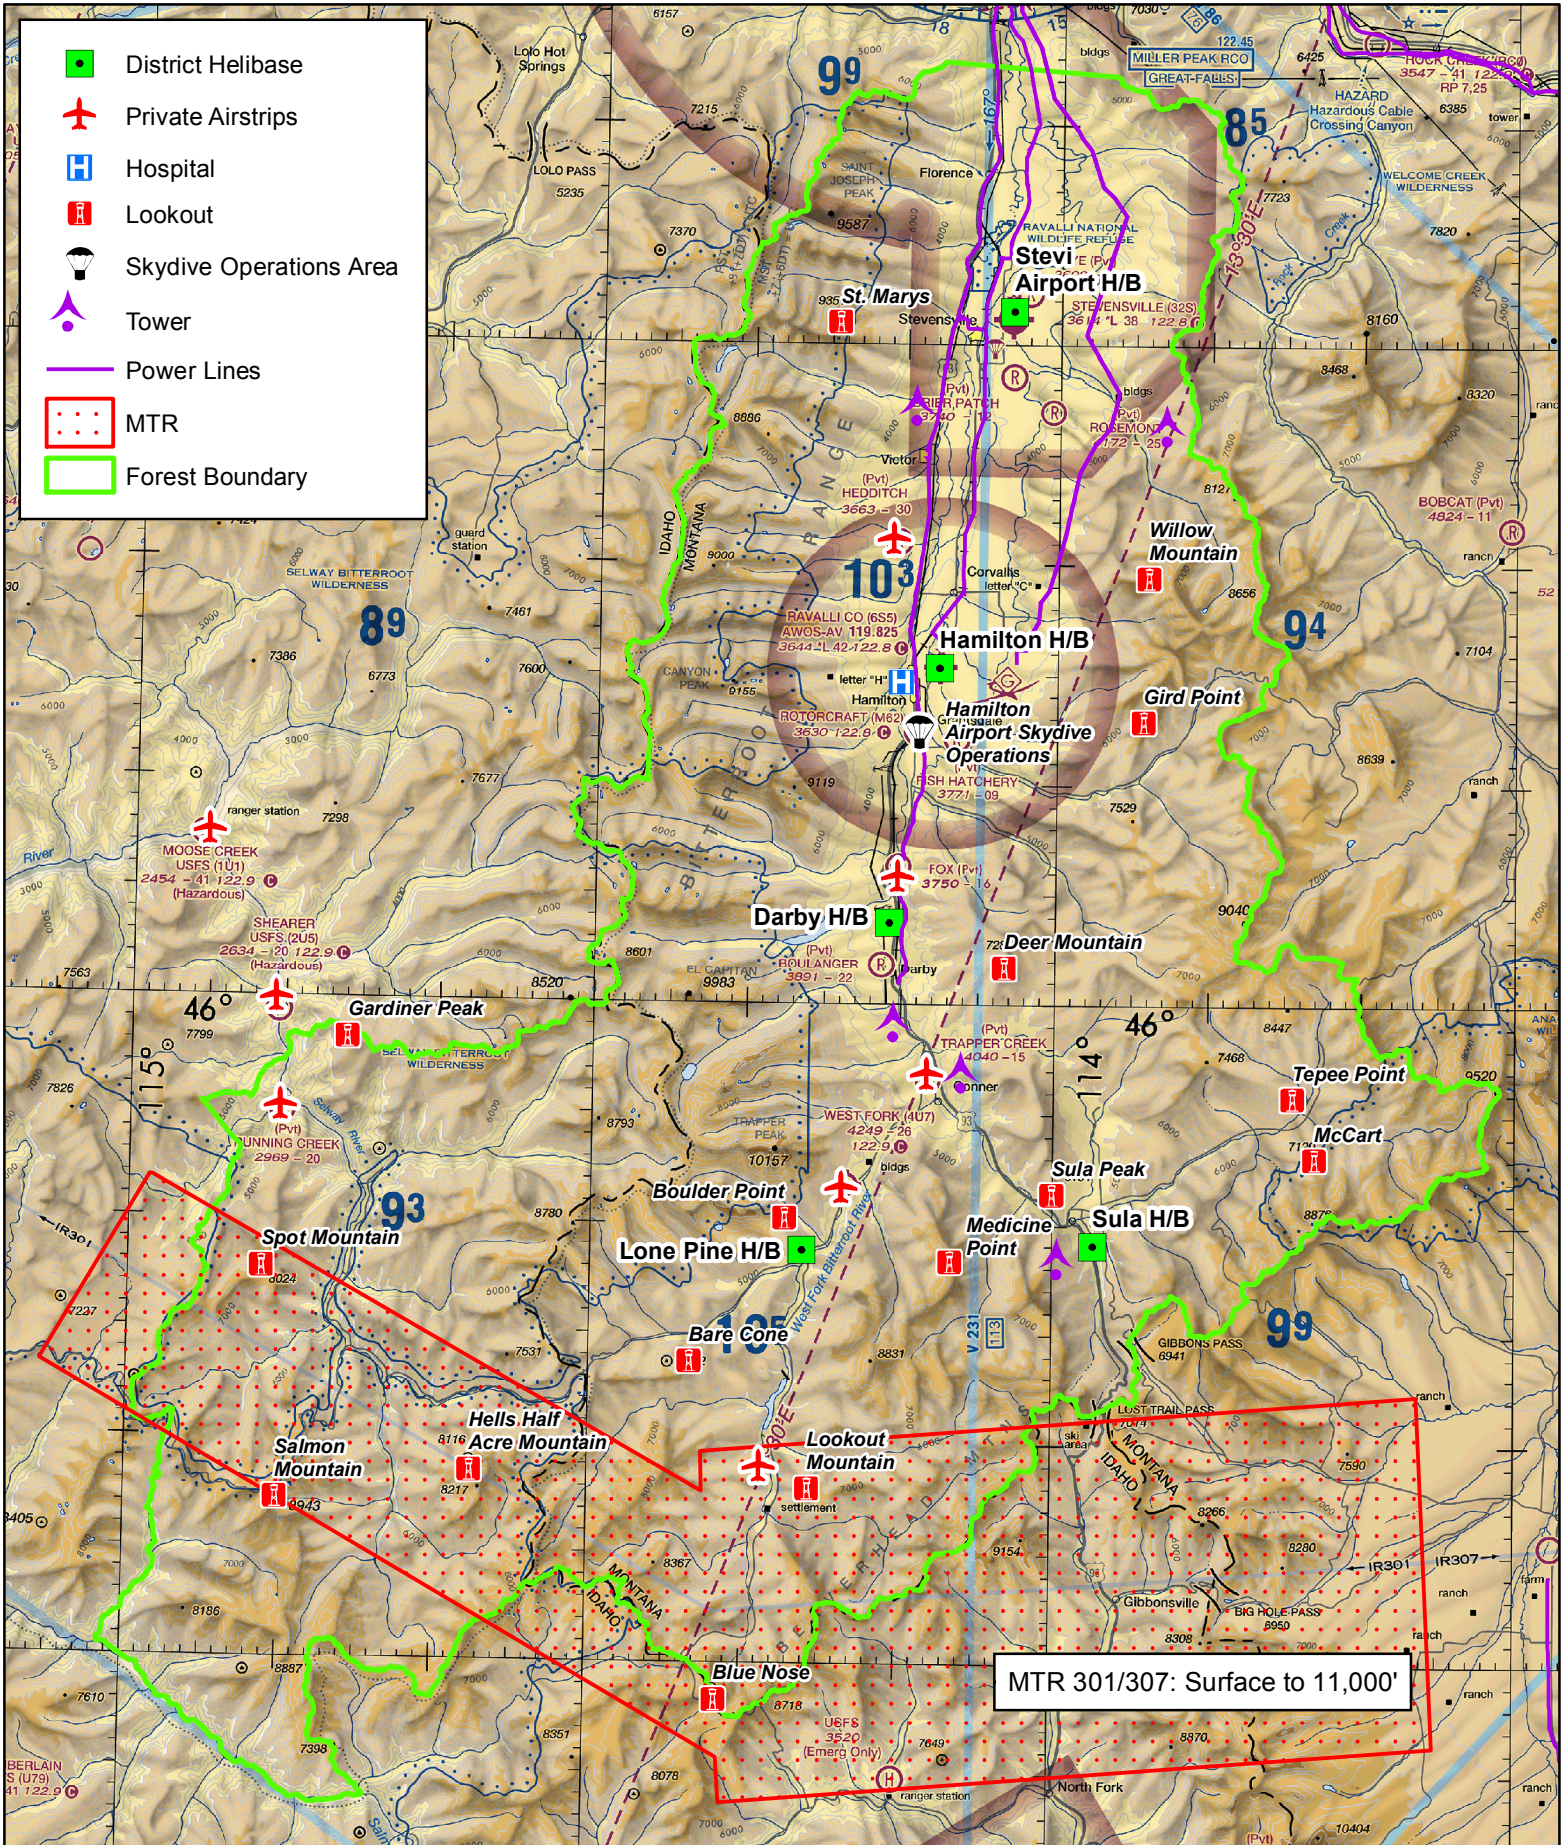

Bitterroot National Forest Flight Hazard Map

Due to the numerous line crossings, all river and road corridors have multiple unmarked hazards

Contact Hamilton Dispatch prior to approaching closer than 2 NM to Forest boundary

0 5 10 20 30 Nautical Miles

Map not legal for navigation
Updated May 31 2019