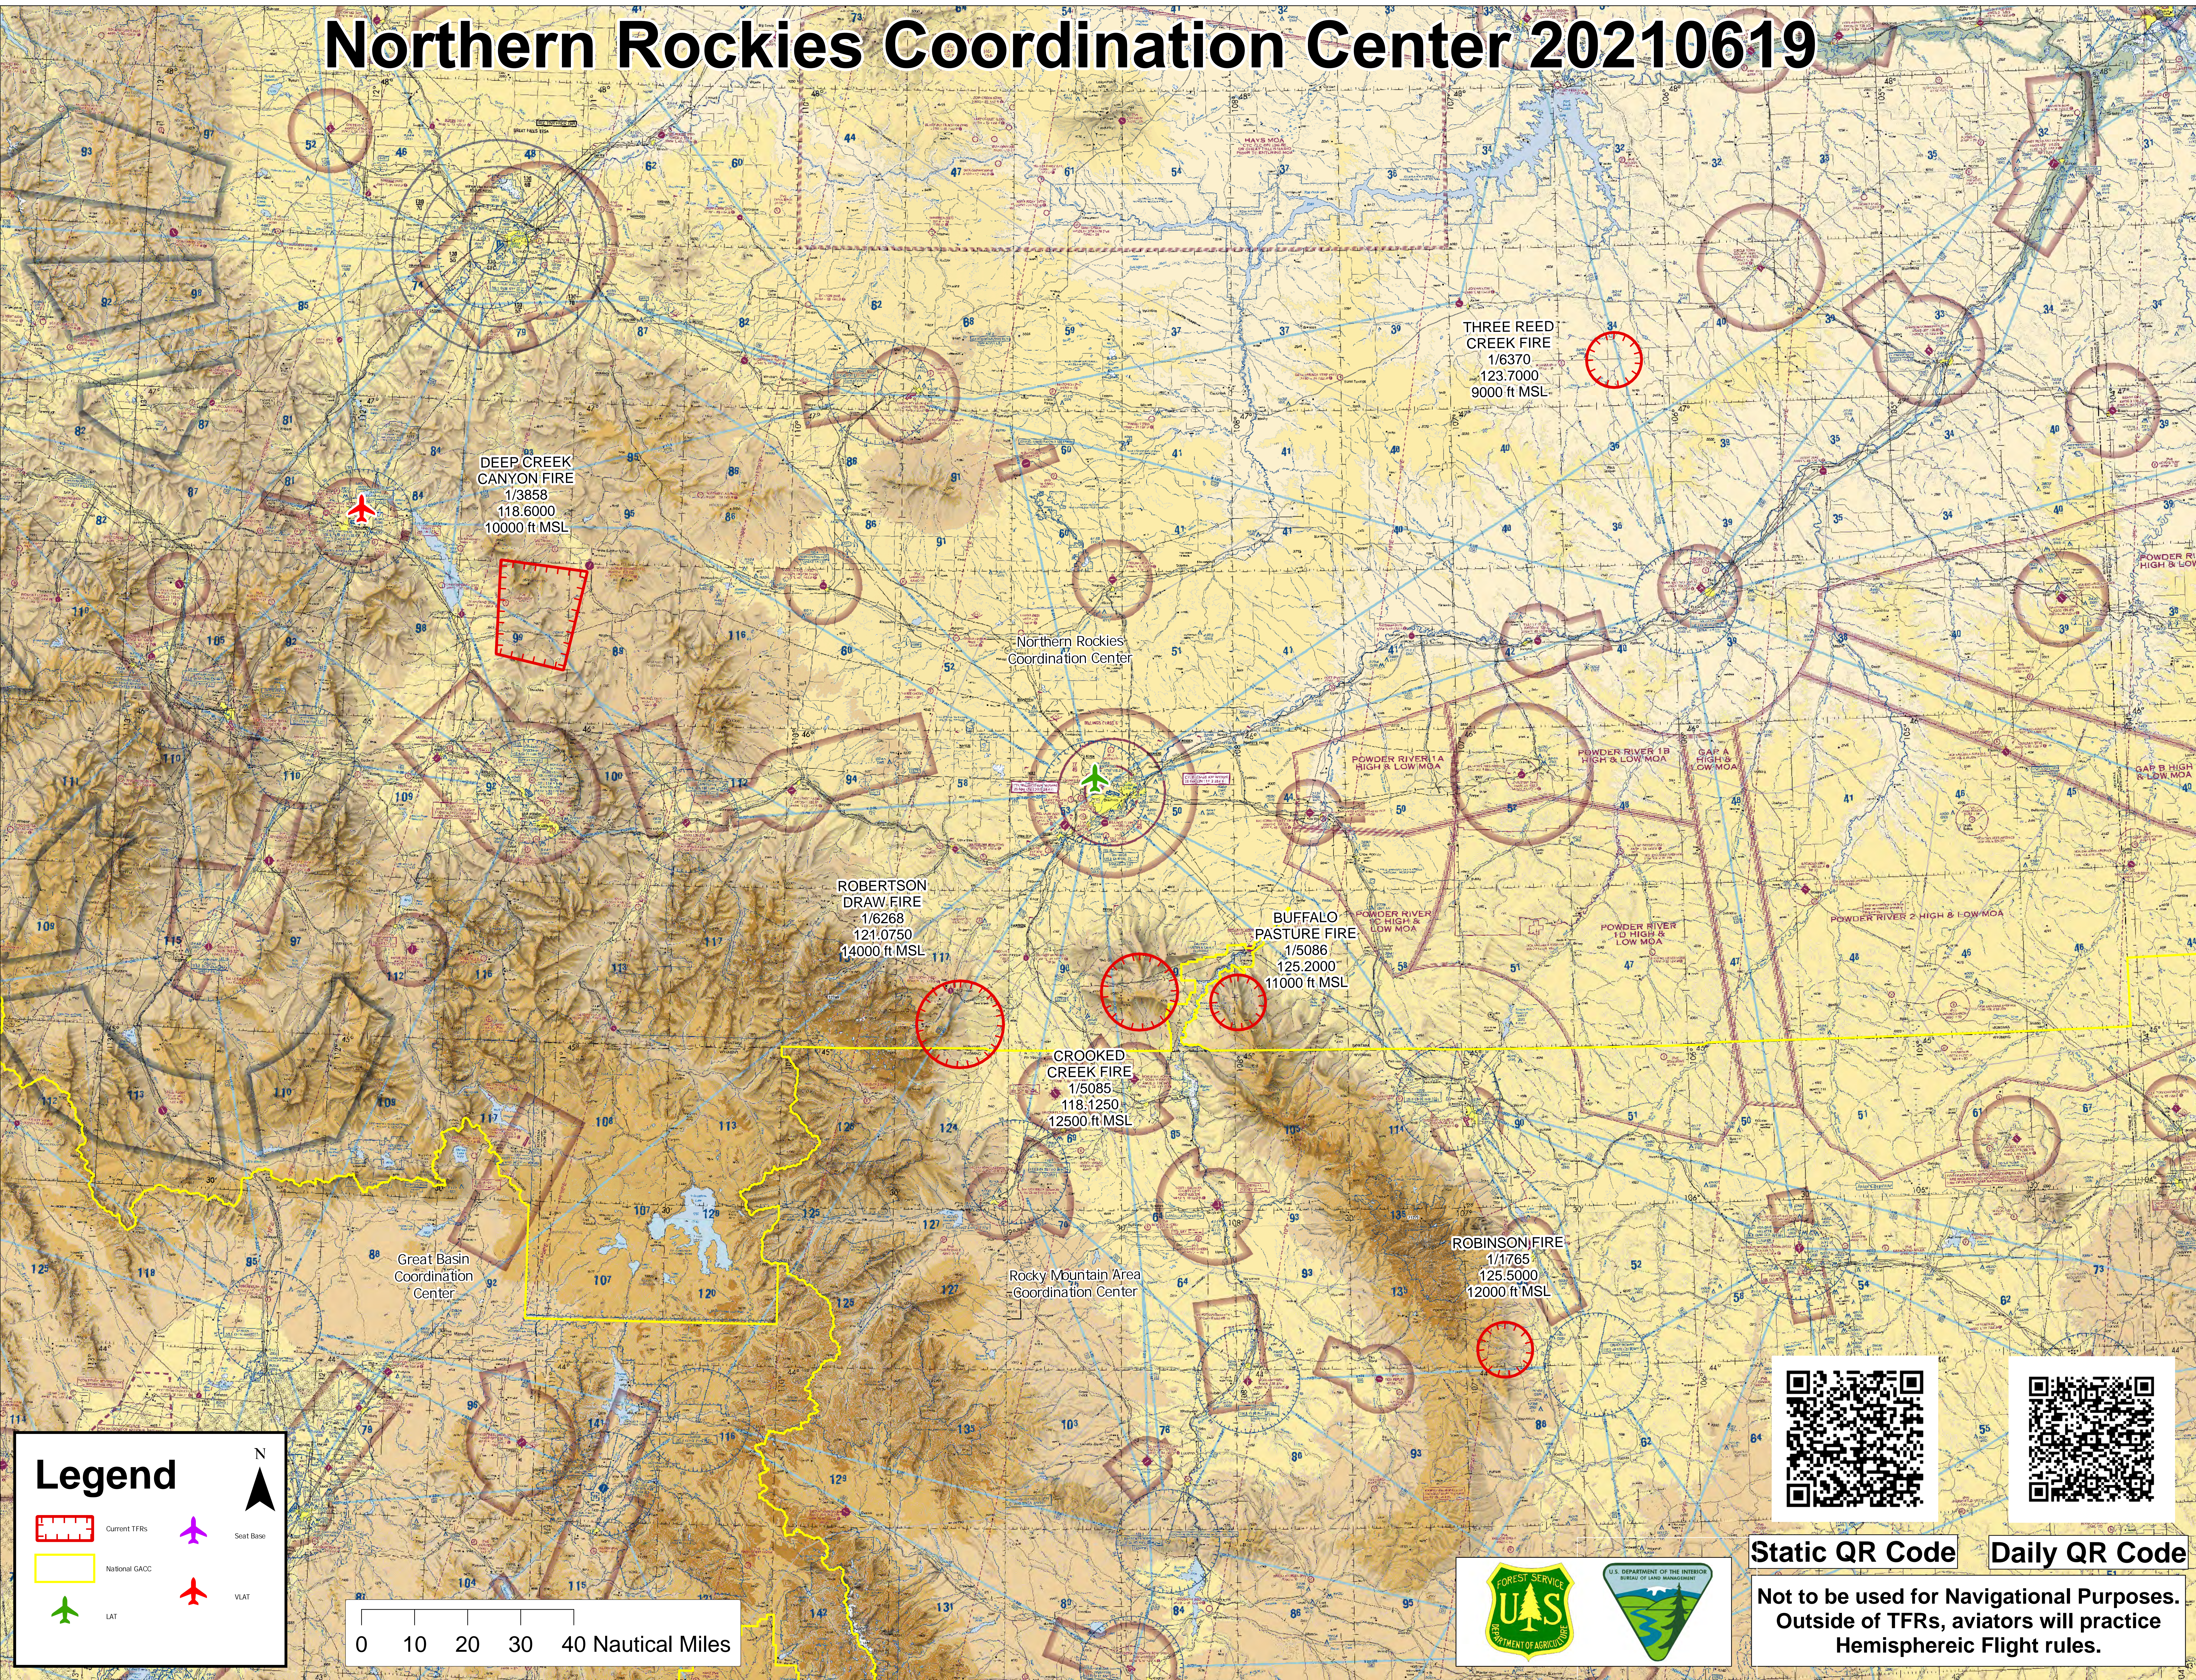

Northern Rockies Coordination Center 20210619

DEEP CREEK CANYON FIRE
1/3858
118.6000
10000 ft MSL

THREE REED CREEK FIRE
1/6370
123.7000
9000 ft MSL

ROBERTSON DRAW FIRE
1/6268
121.0750
14000 ft MSL

BUFFALO PASTURE FIRE
1/5086
125.2000
11000 ft MSL

CROOKED CREEK FIRE
1/5085
118.1250
12500 ft MSL

ROBINSON FIRE
1/1765
125.5000
12000 ft MSL

Legend

- Current TFRs
- National GACC
- LAT
- Seat Base
- VLAT

Static QR Code

Daily QR Code

Not to be used for Navigational Purposes.
Outside of TFRs, aviators will practice
Hemispheric Flight rules.