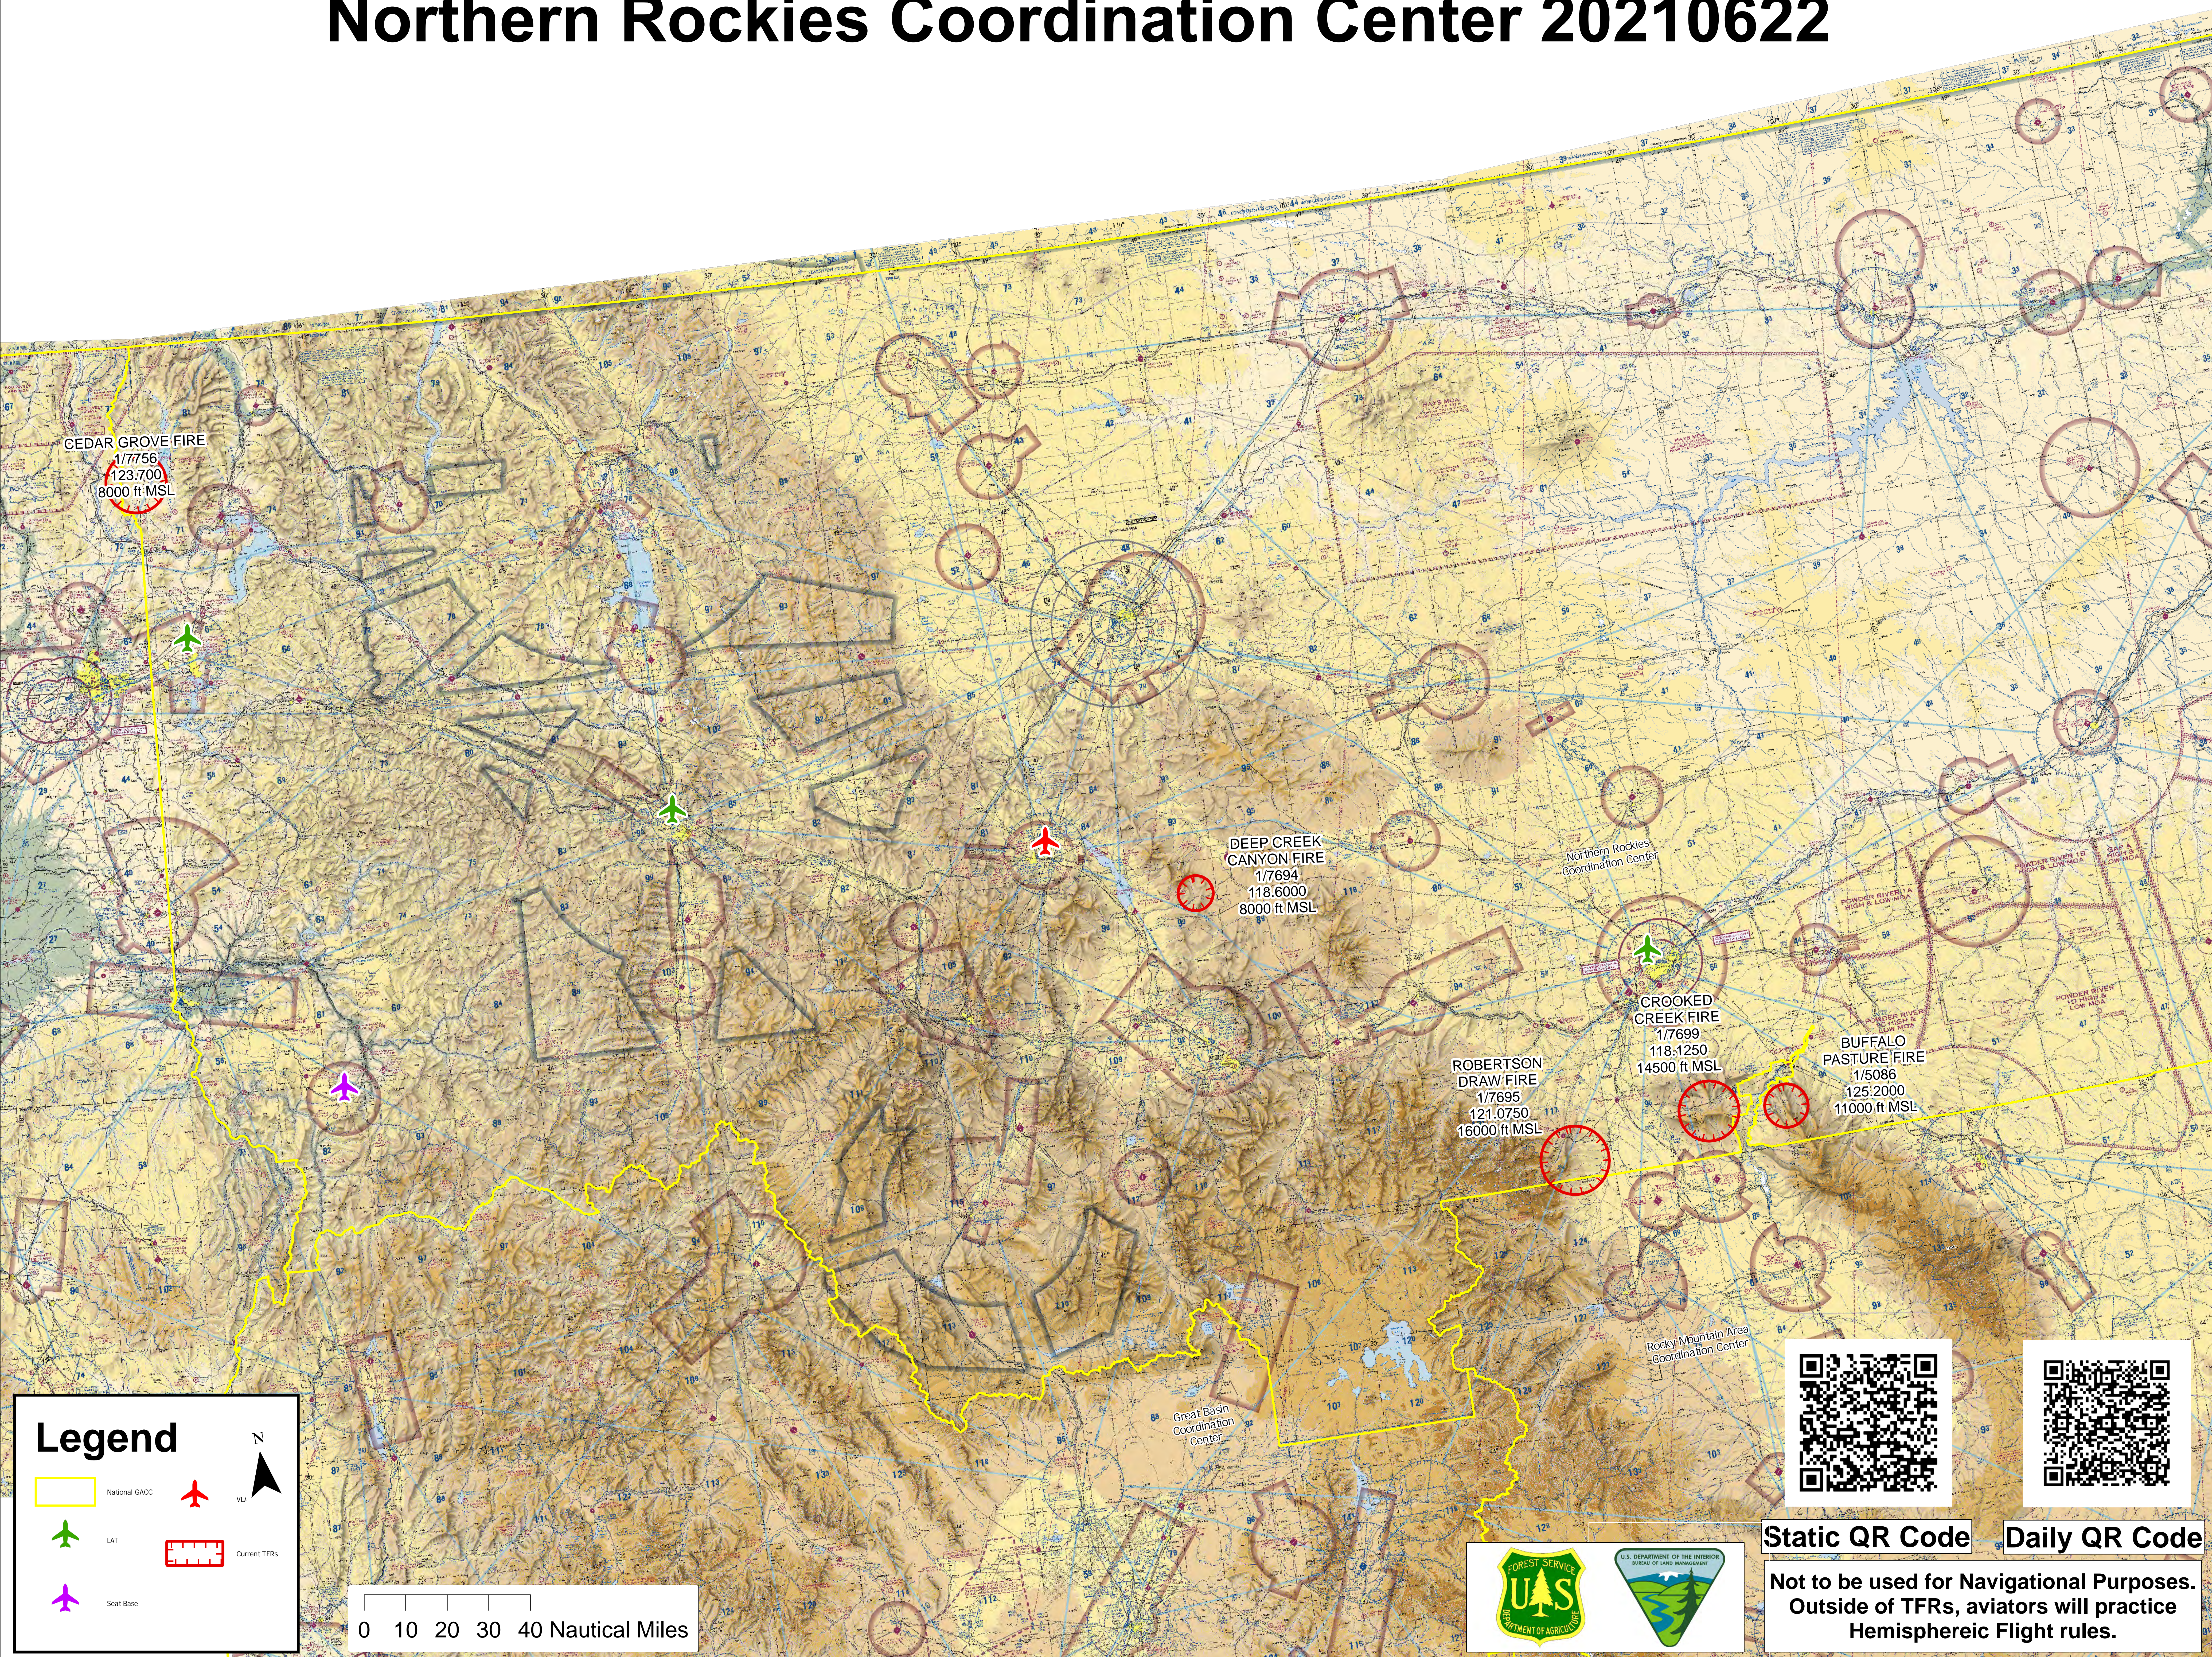

Northern Rockies Coordination Center 20210622

CEDAR GROVE FIRE
1/7756
123,700
8000 ft MSL

DEEP CREEK CANYON FIRE
1/7694
118,600
8000 ft MSL

ROBERTSON DRAW FIRE
1/7695
121,075
16000 ft MSL

CROOKED CREEK FIRE
1/7699
118,125
14500 ft MSL

BUFFALO PASTURE FIRE
1/5086
125,200
11000 ft MSL

Legend

- National GACC
- LAT
- Seat Base
- VU
- Current TFRs

0 10 20 30 40 Nautical Miles

Static QR Code

Daily QR Code

Not to be used for Navigational Purposes.
Outside of TFRs, aviators will practice
Hemispheric Flight rules.