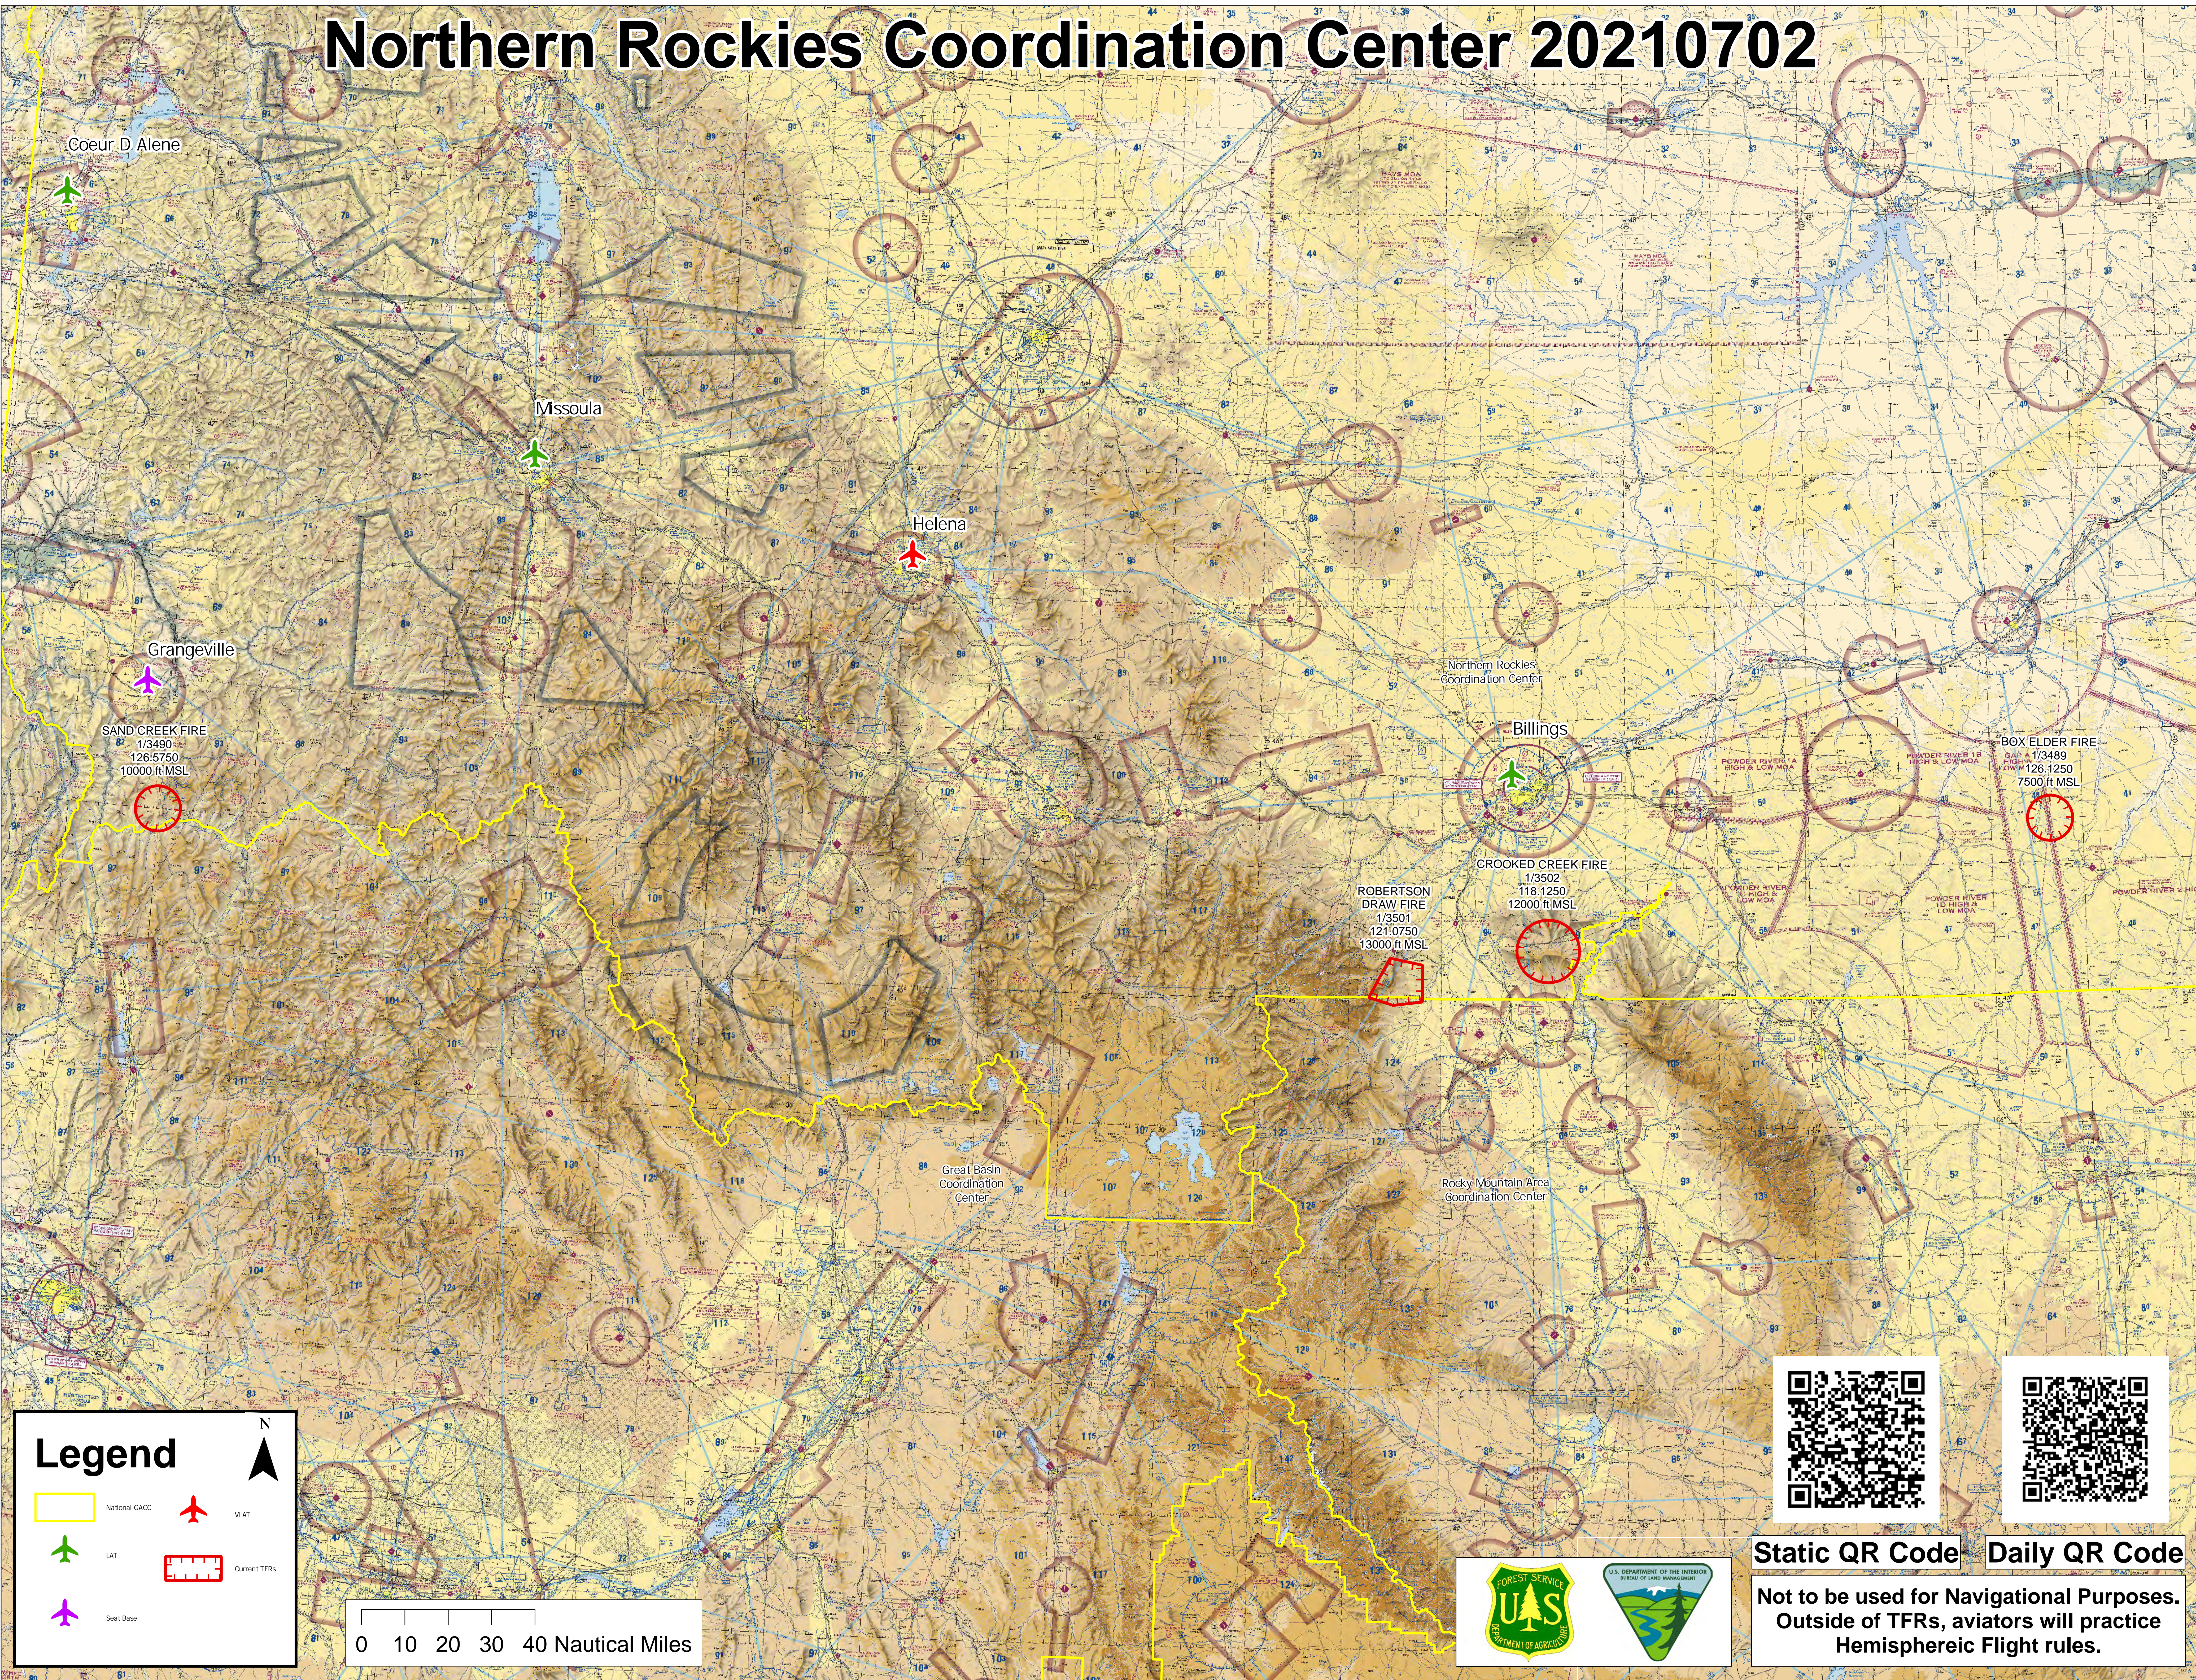

Northern Rockies Coordination Center 20210702

Coeur D Alene

Missoula

Helena

Grangeville

SAND CREEK FIRE
1/3490
126.5750
10000 ft MSL

Northern Rockies
Coordination Center

Billings

ROBERTSON
DRAW FIRE
1/3501
121.0750
13000 ft MSL

CROOKED CREEK FIRE
1/3502
118.1250
12000 ft MSL

BOX ELDER FIRE
1/3489
126.1250
7500 ft MSL

Great Basin
Coordination Center

Rocky Mountain Area
Coordination Center

Legend

- National GACC
- LAT
- Seat Base
- VLAT
- Current TFRs

Static QR Code Daily QR Code

Not to be used for Navigational Purposes.
Outside of TFRs, aviators will practice
Hemispheric Flight rules.