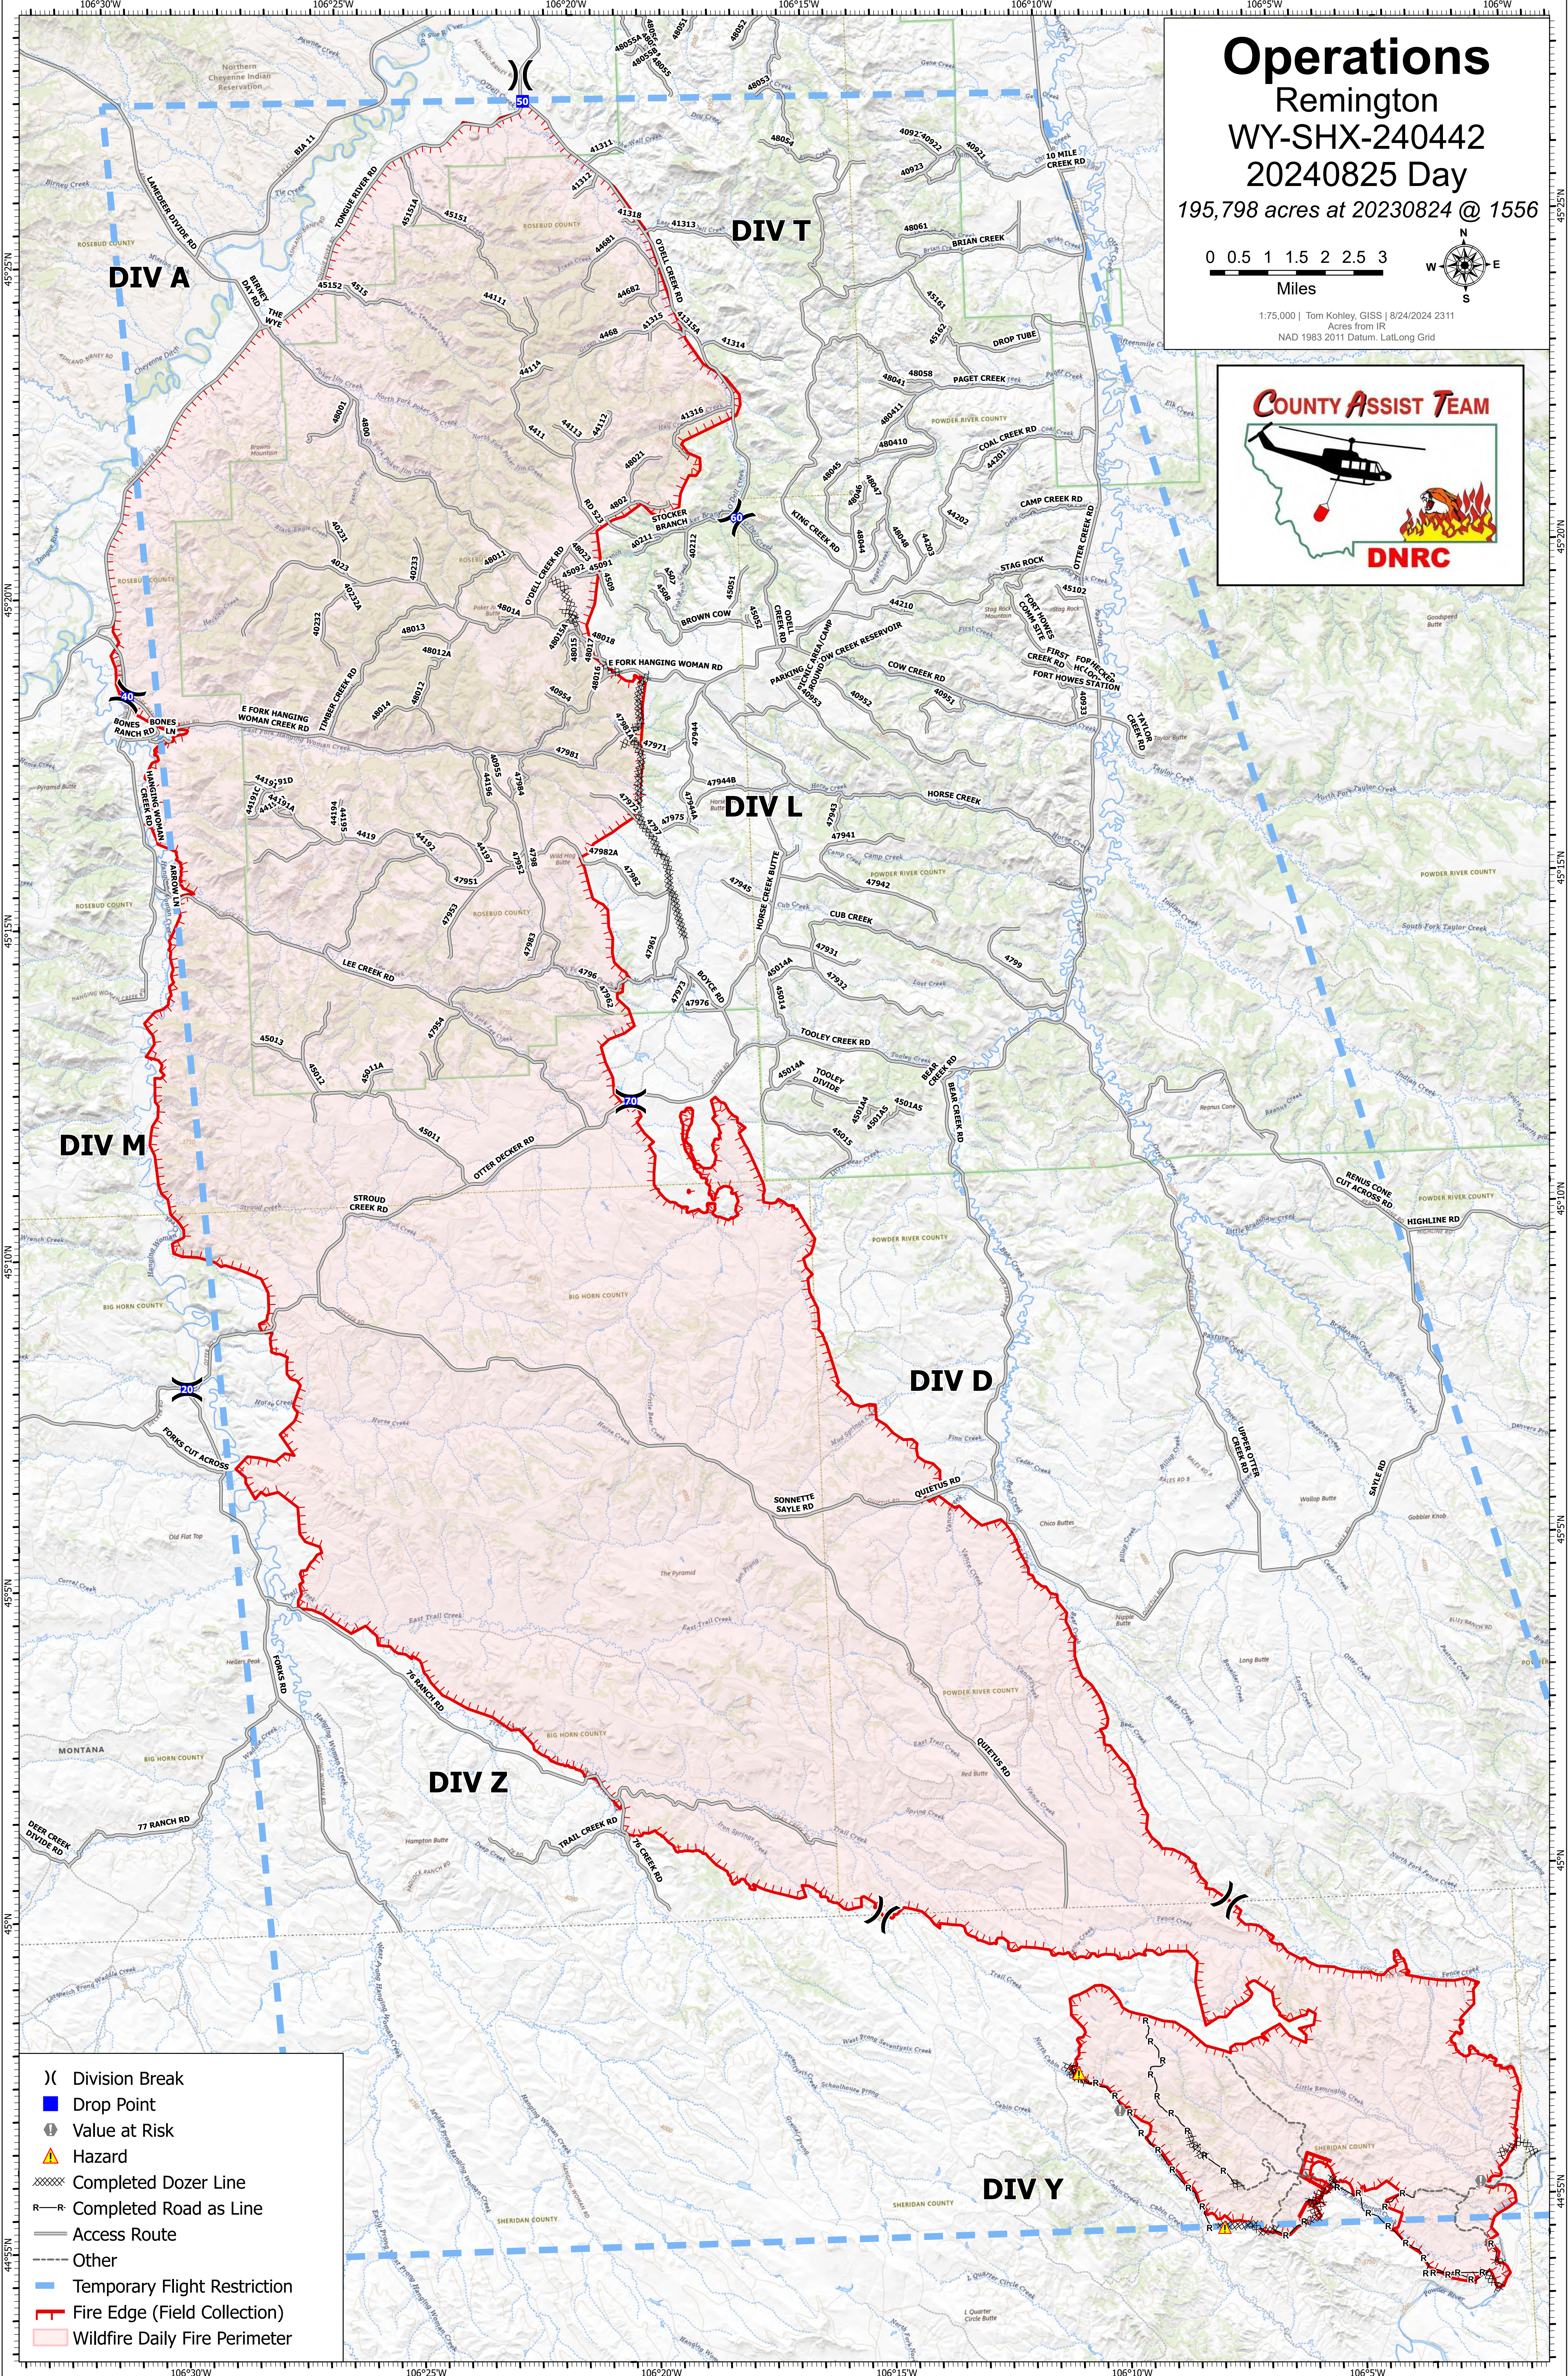

Operations

Remington

WY-SHX-240442

20240825 Day

195,798 acres at 20230824 @ 1556

0 0.5 1 1.5 2 2.5 3

Miles

1:75,000 | Tom Kohley, GIS | 8/24/2024 2311
Acres from IR
NAD 1983 2011 Datum, LatLong Grid

COUNTY ASSIST TEAM

- () Division Break
- Drop Point
- ⚠ Value at Risk
- ⚠ Hazard
- XXXXX Completed Dozer Line
- R-R Completed Road as Line
- Access Route
- - - Other
- Temporary Flight Restriction
- Fire Edge (Field Collection)
- Wildfire Daily Fire Perimeter