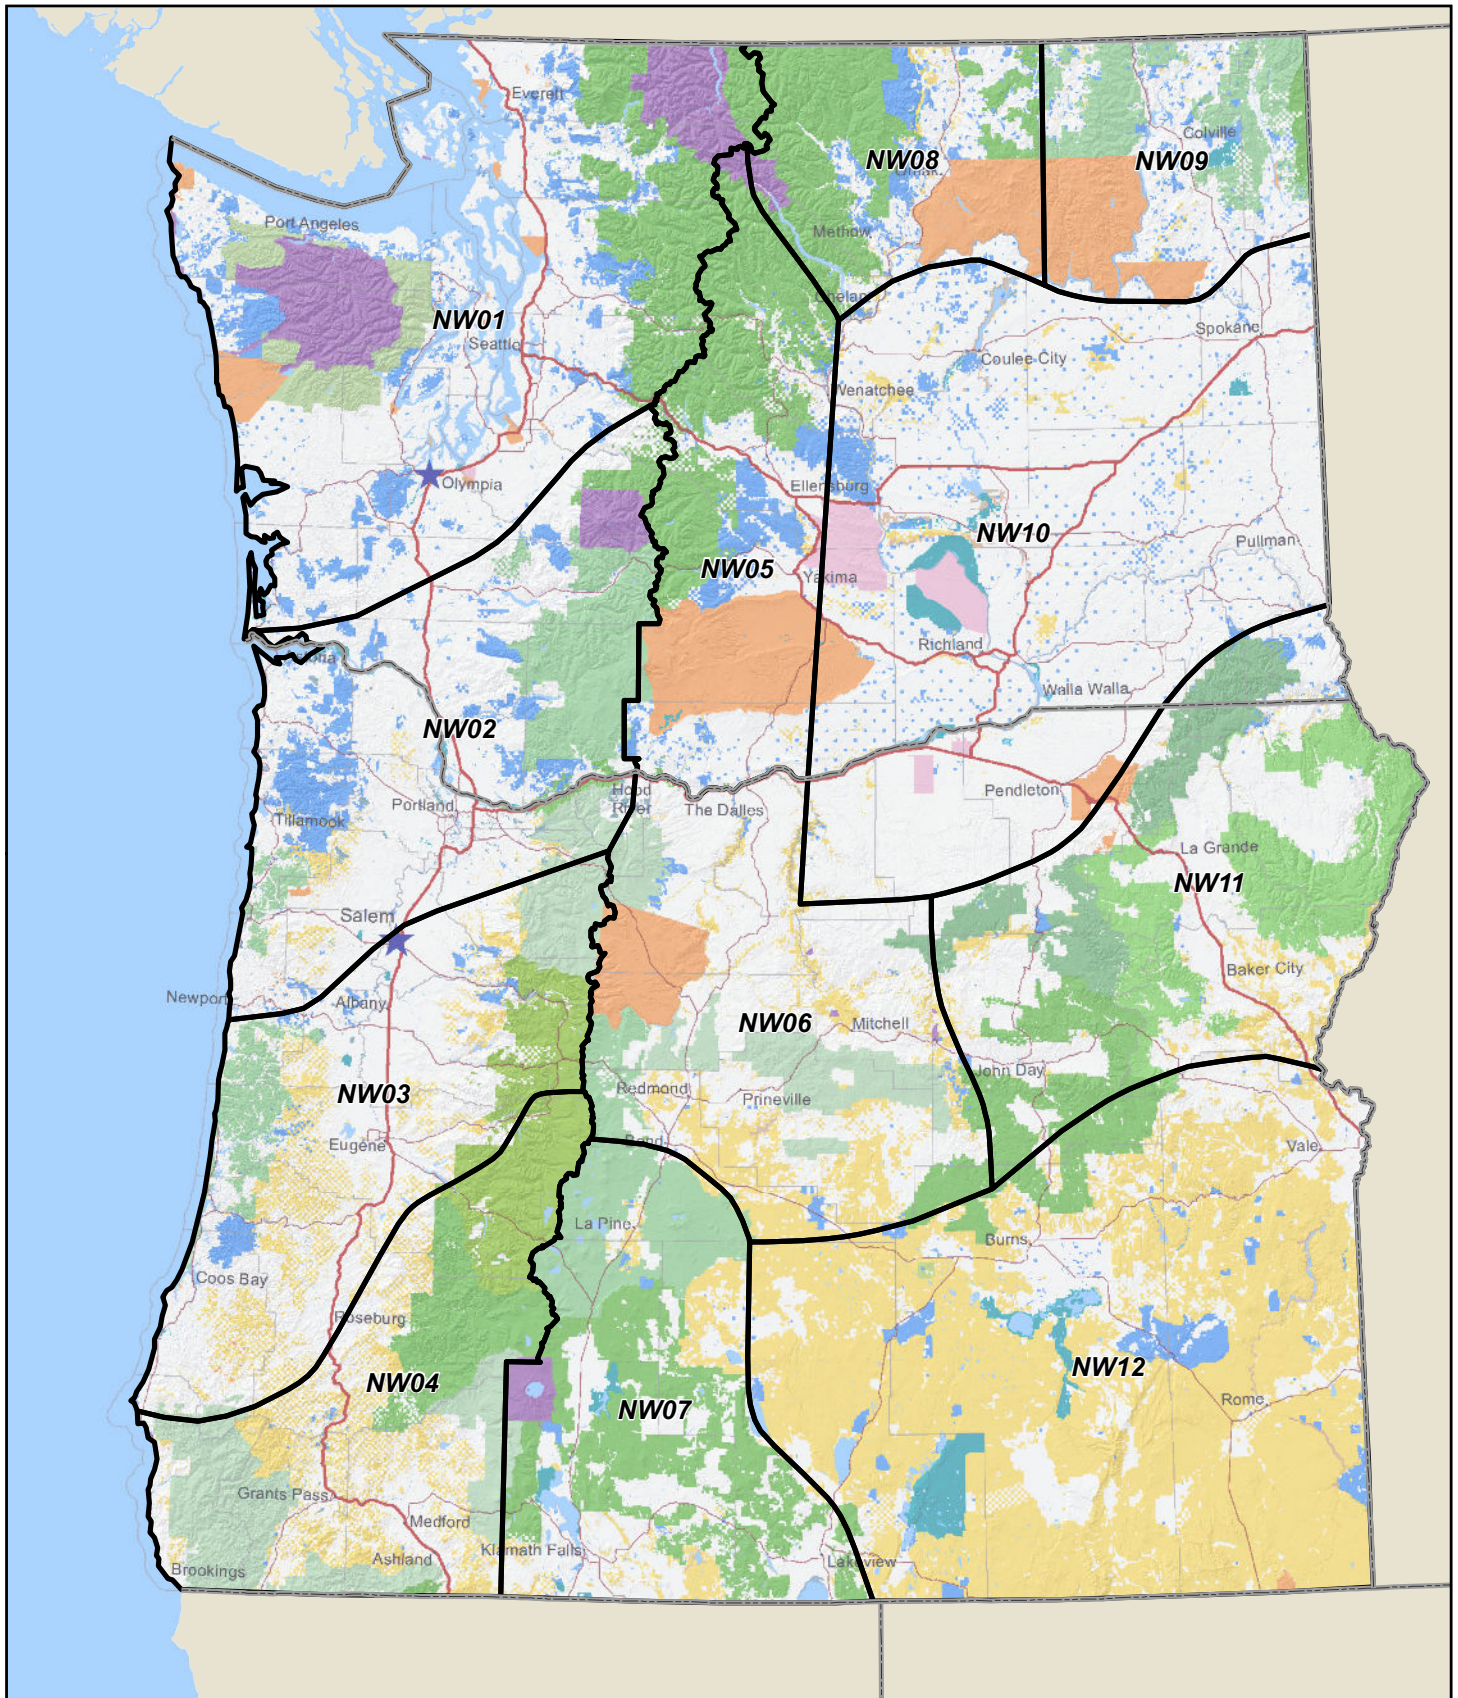

Washington and Oregon

Current Large Fires: Friday, October 18, 2019 1:01:59 PM

0 12.5 25 50 Miles