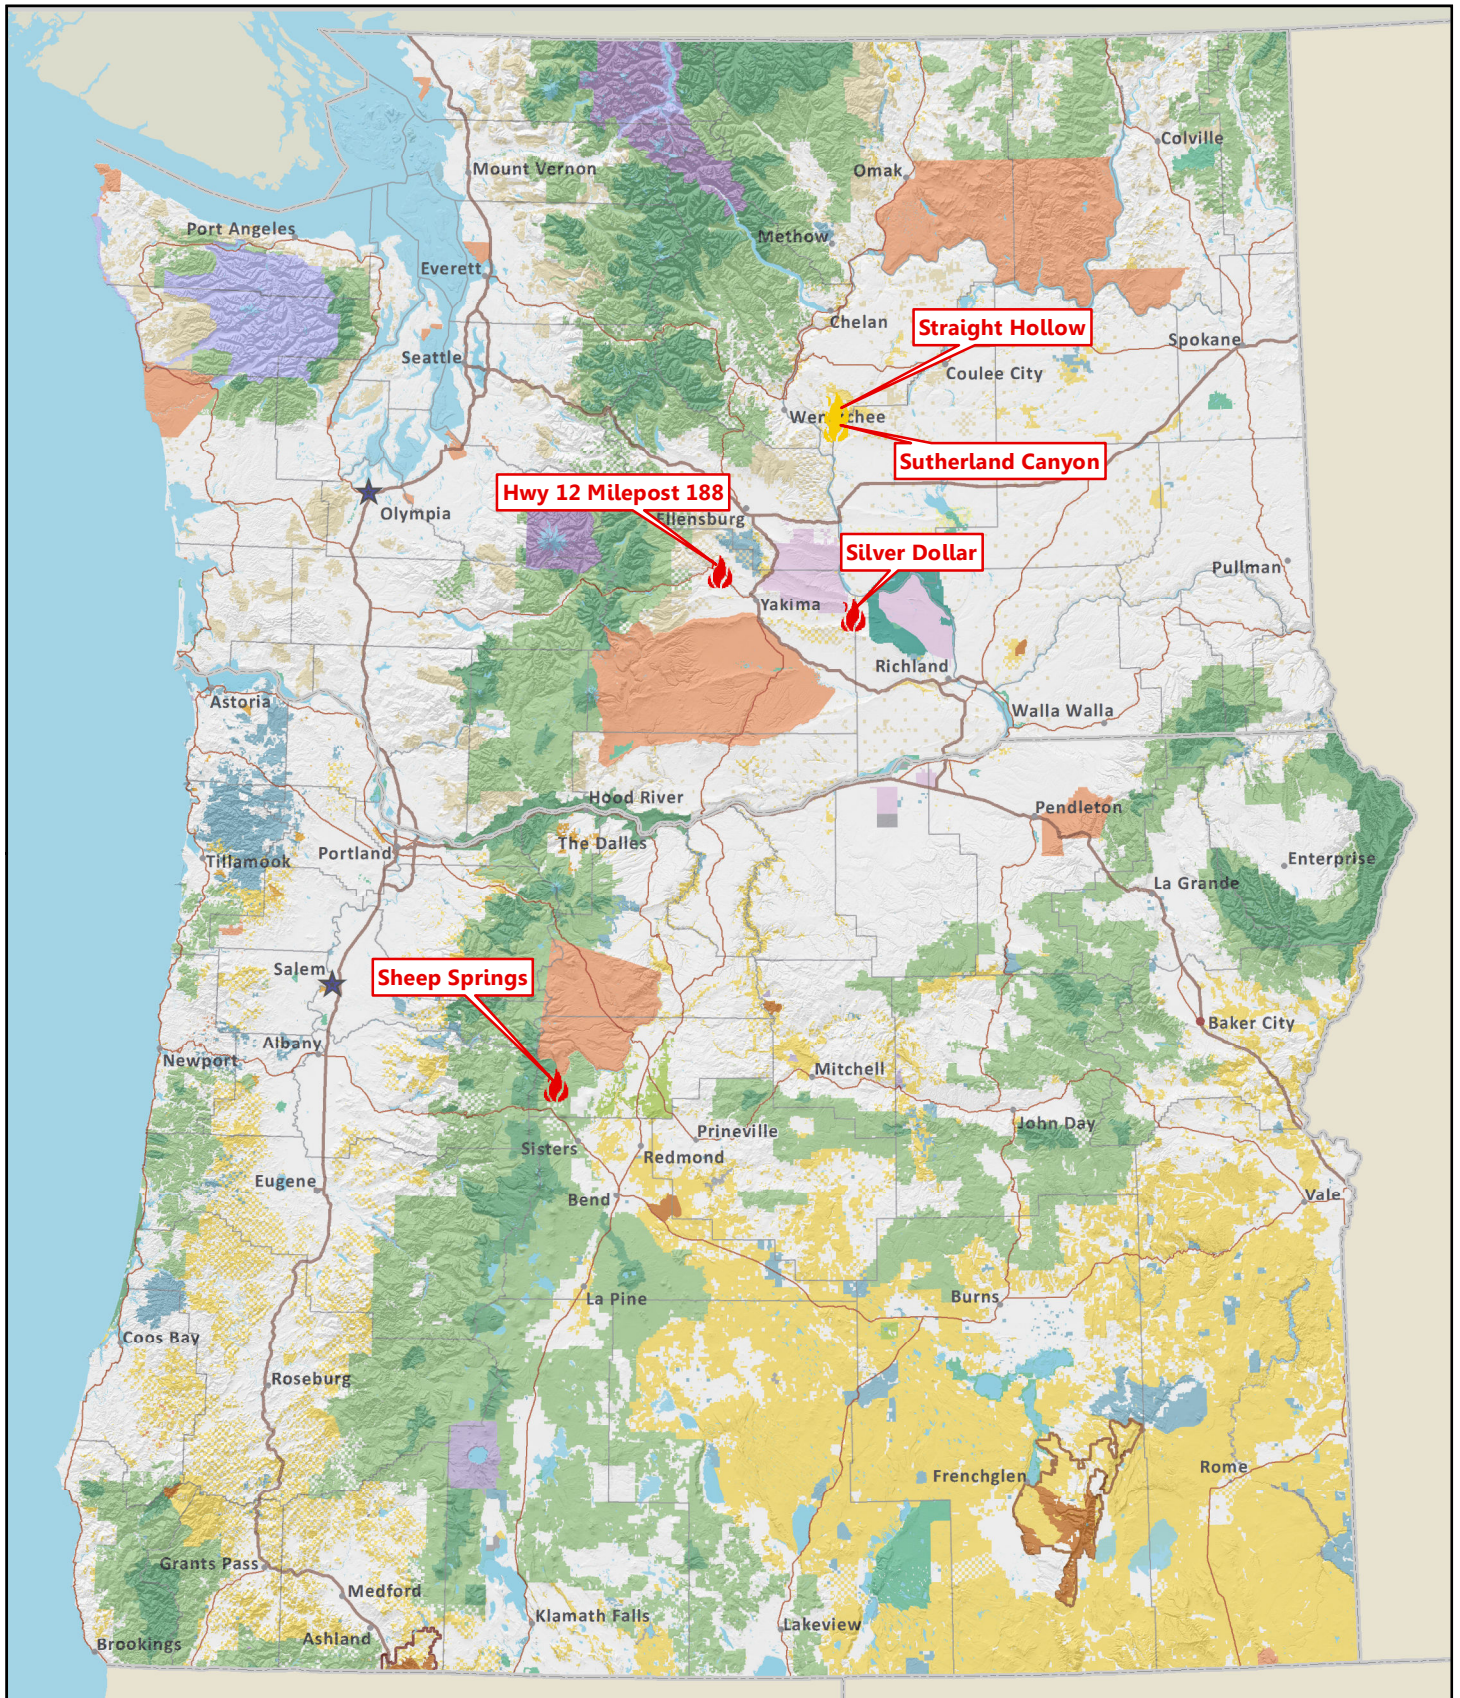

Washington and Oregon

Current Large Fires: Monday, July 03, 2017 8:58:21 AM

Current Large Fires

Contained Large Fires

0 10 20 40 Miles