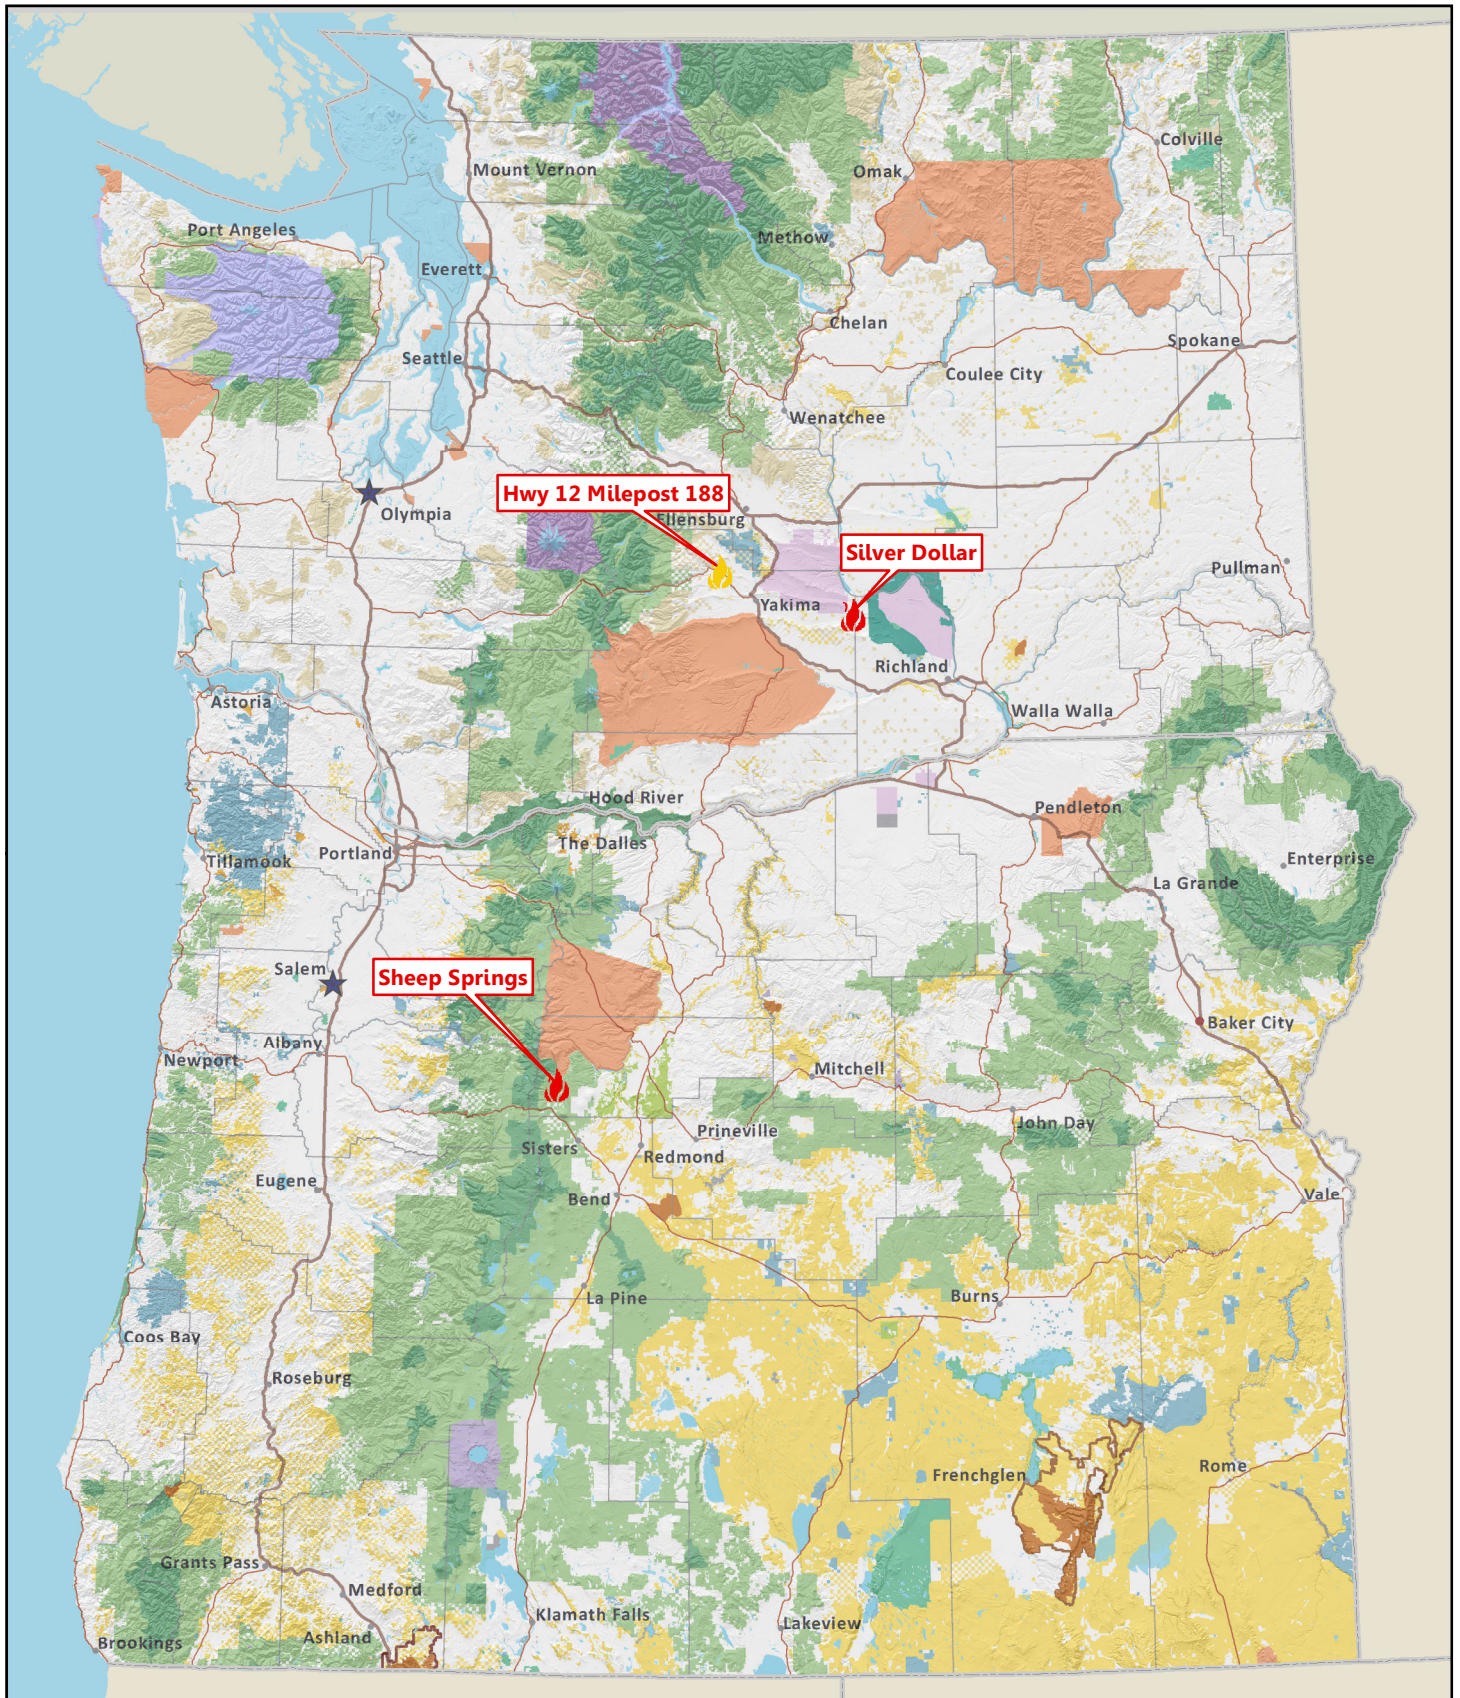

# Washington and Oregon

Current Large Fires: Wednesday, July 05, 2017 8:42:04 AM

**Current Large Fires**

**Contained Large Fires**

0 10 20 40 Miles