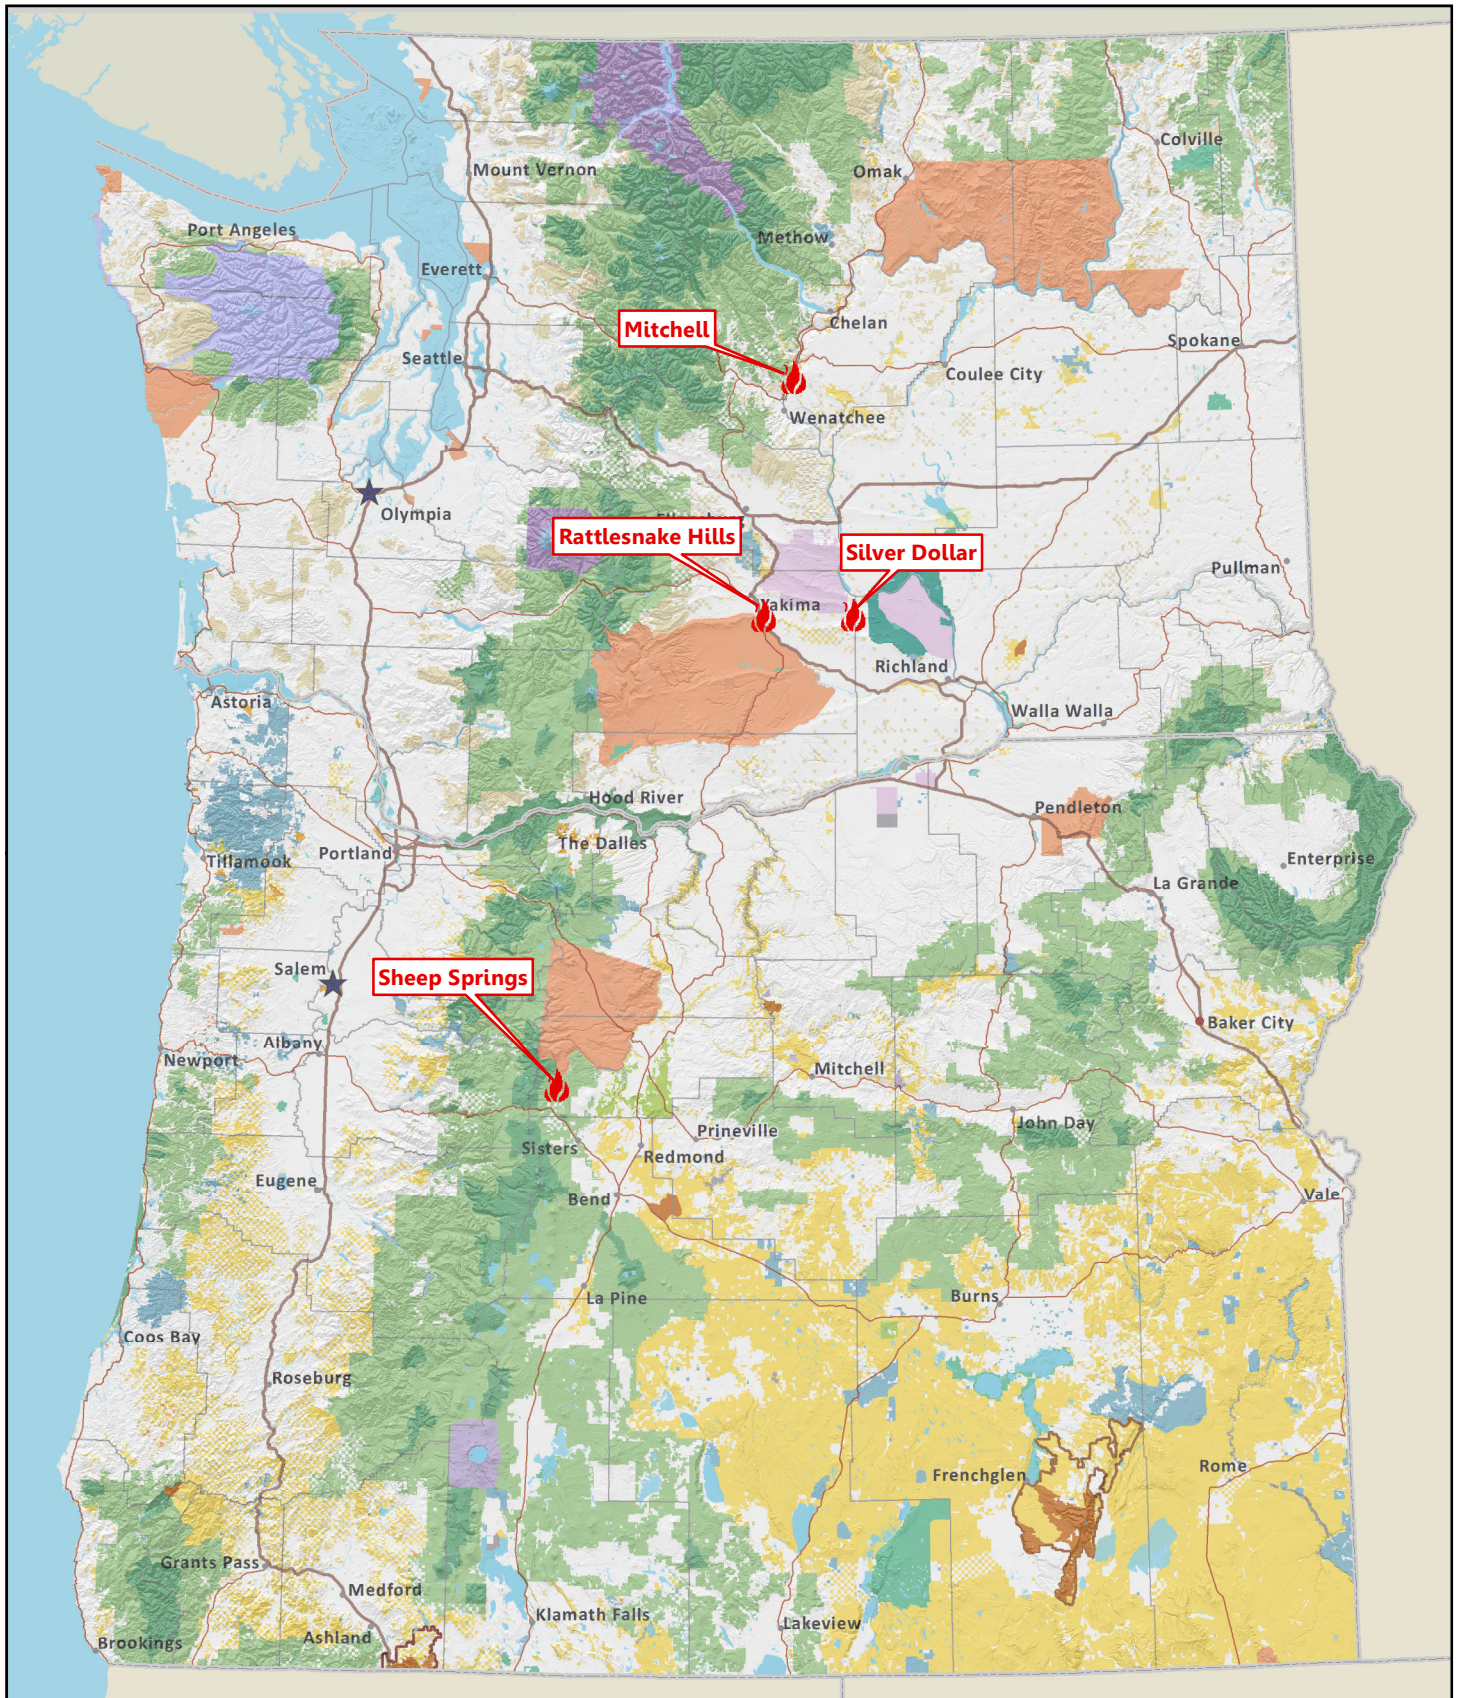

Washington and Oregon

Current Large Fires: Thursday, July 06, 2017 9:20:26 AM

Current Large Fires

Contained Large Fires

0 10 20 40 Miles