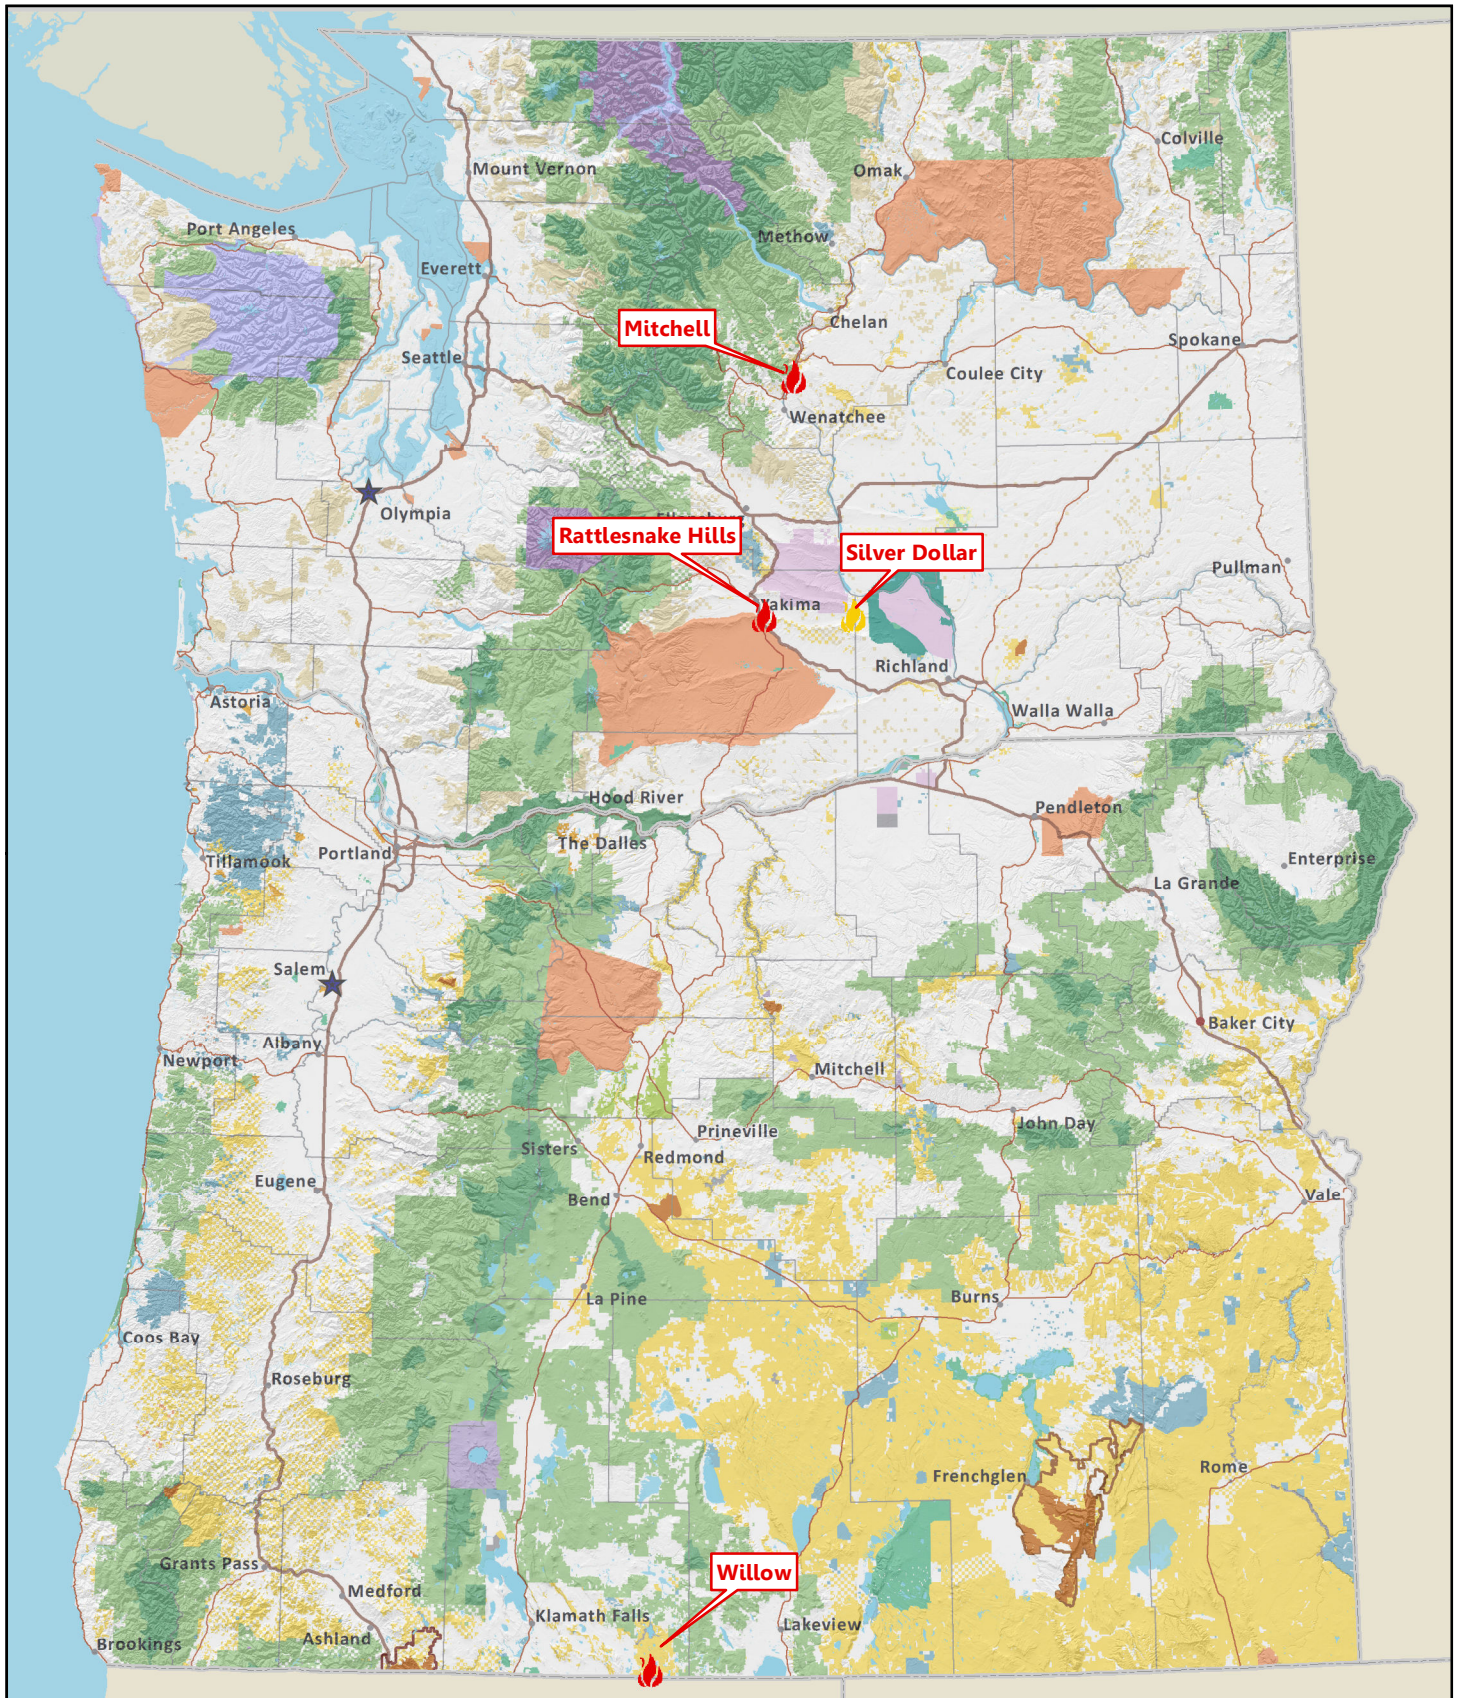

# Washington and Oregon

Current Large Fires: Friday, July 07, 2017 8:50:57 AM

**Current Large Fires**

**Contained Large Fires**

0 10 20 40 Miles