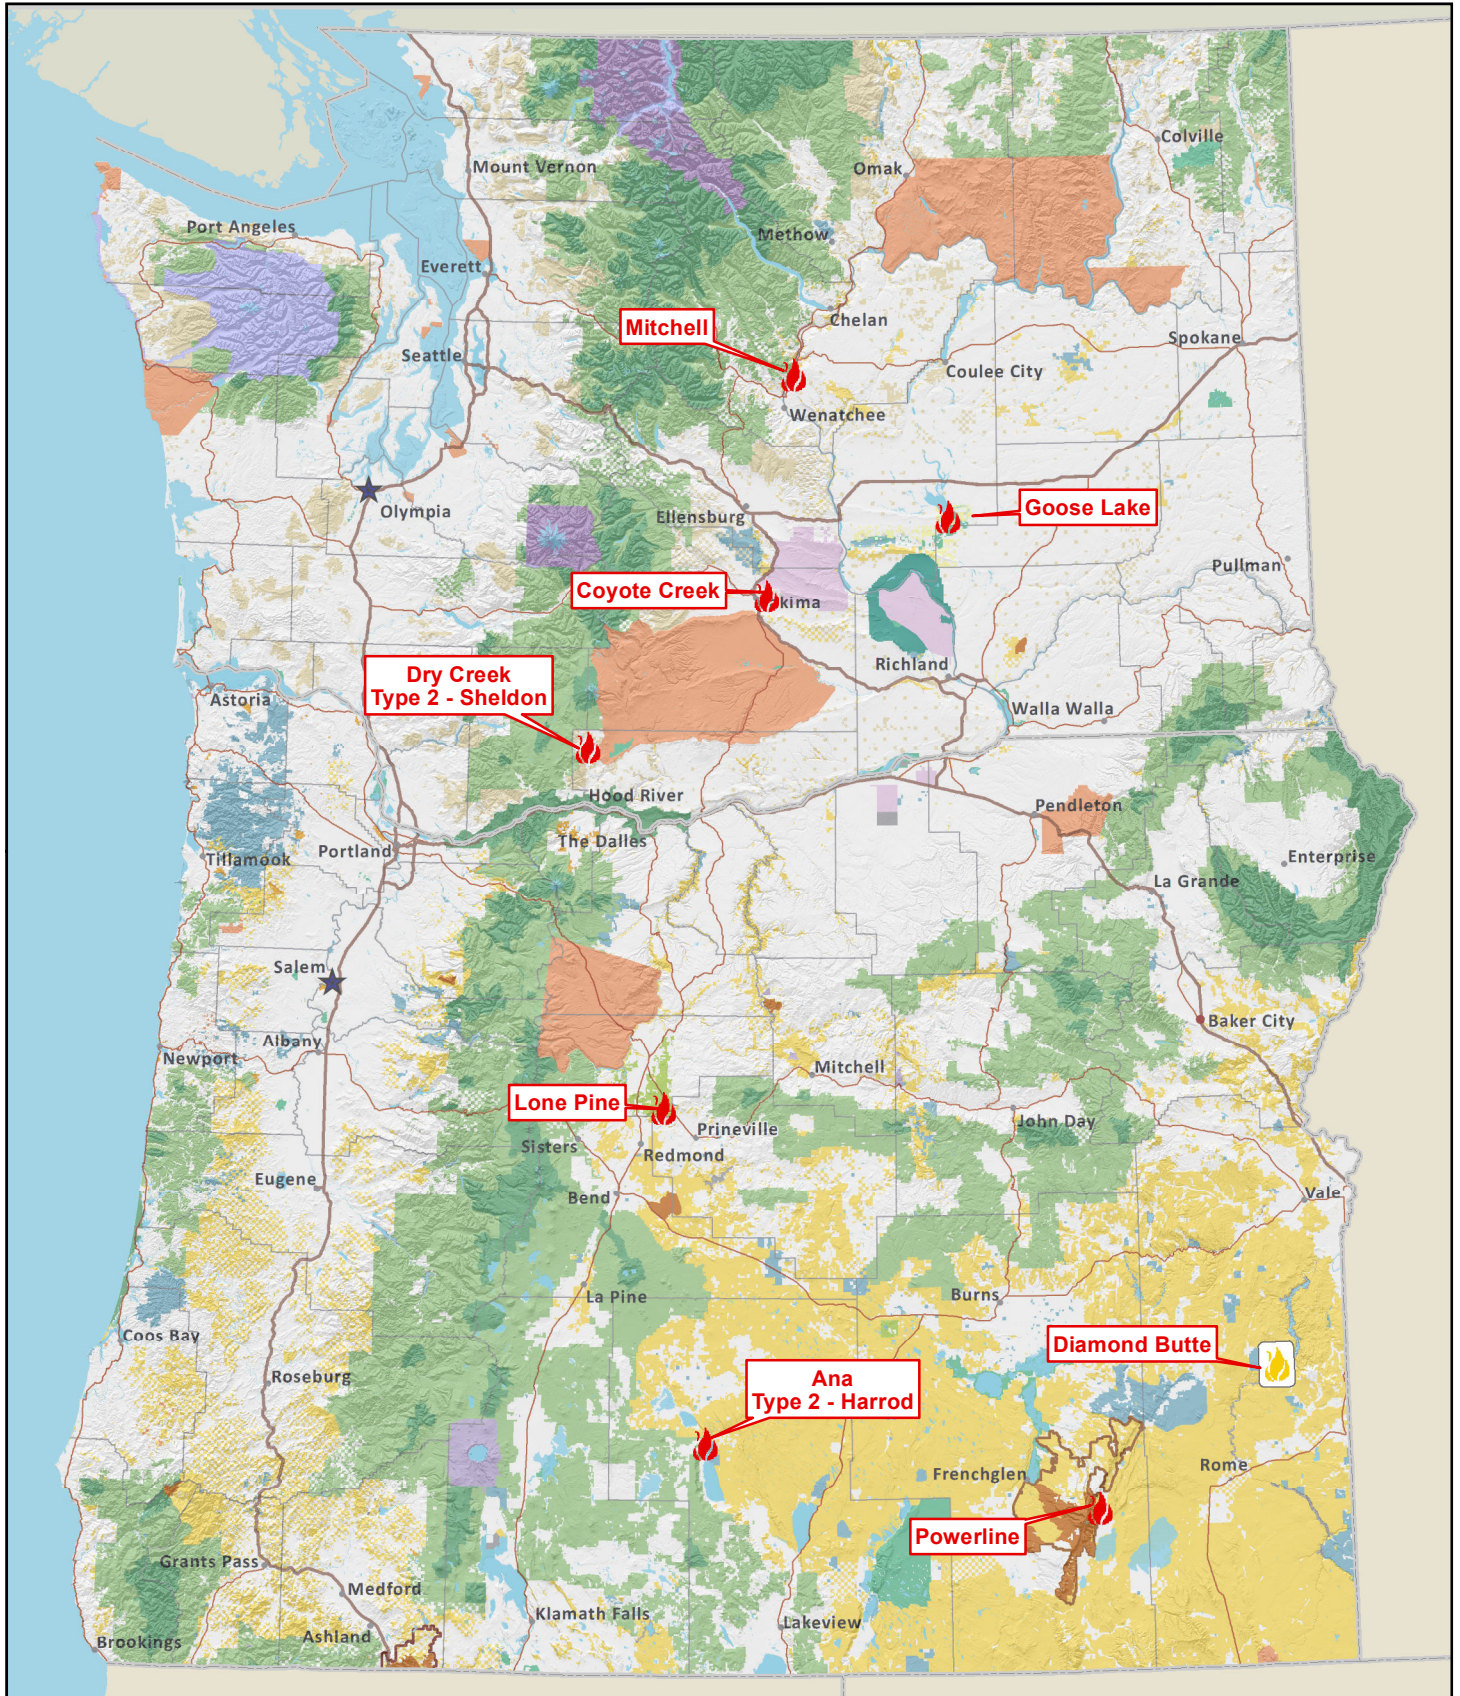

Washington and Oregon

Current Large Fires: Monday, July 10, 2017 9:22:20 AM

 Current Large Fires