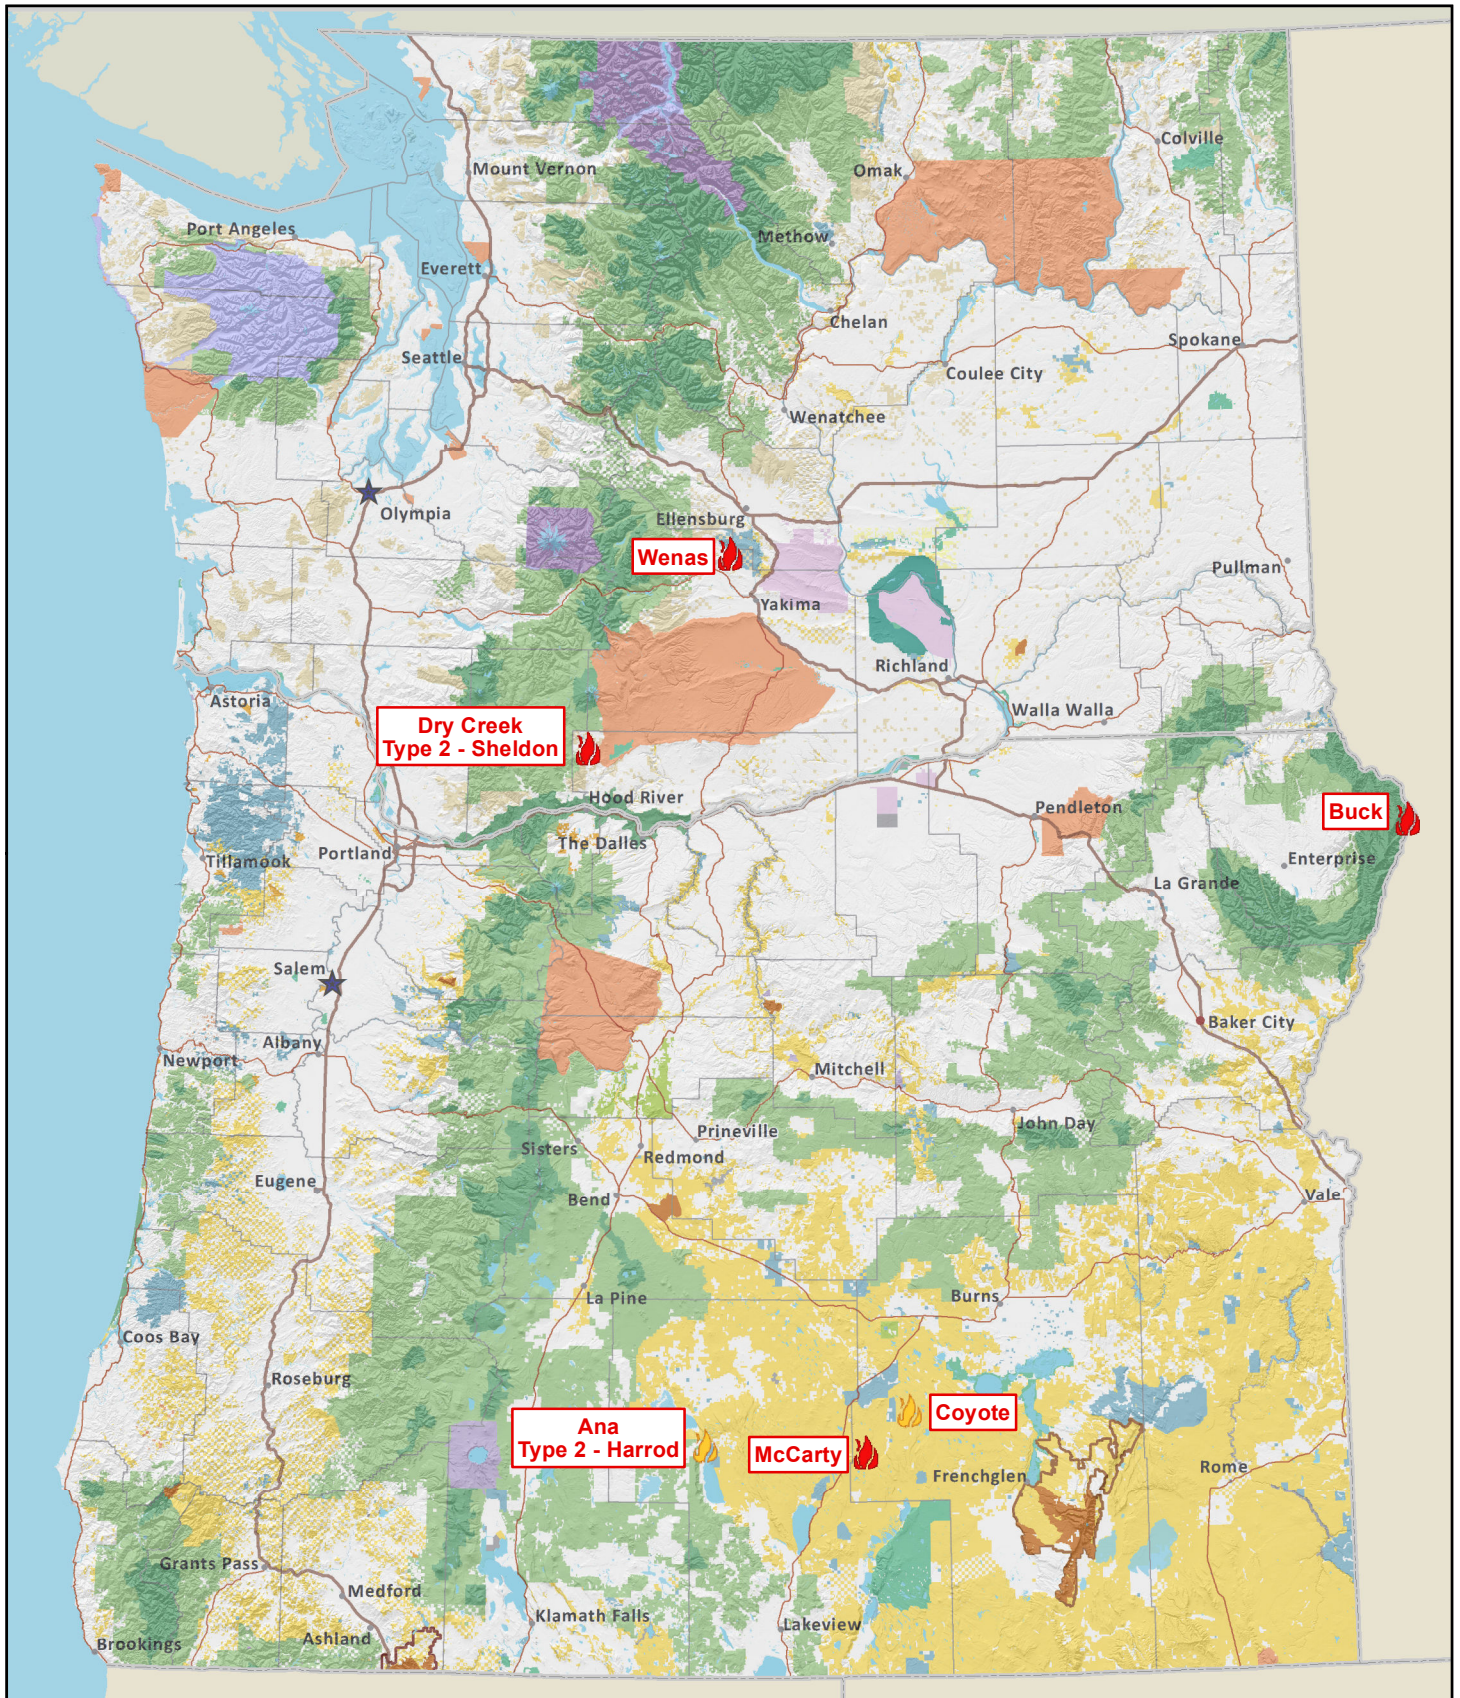

Washington and Oregon

Current Large Fires: Saturday, July 15, 2017 9:37:12 AM

 **Current Large Fires**