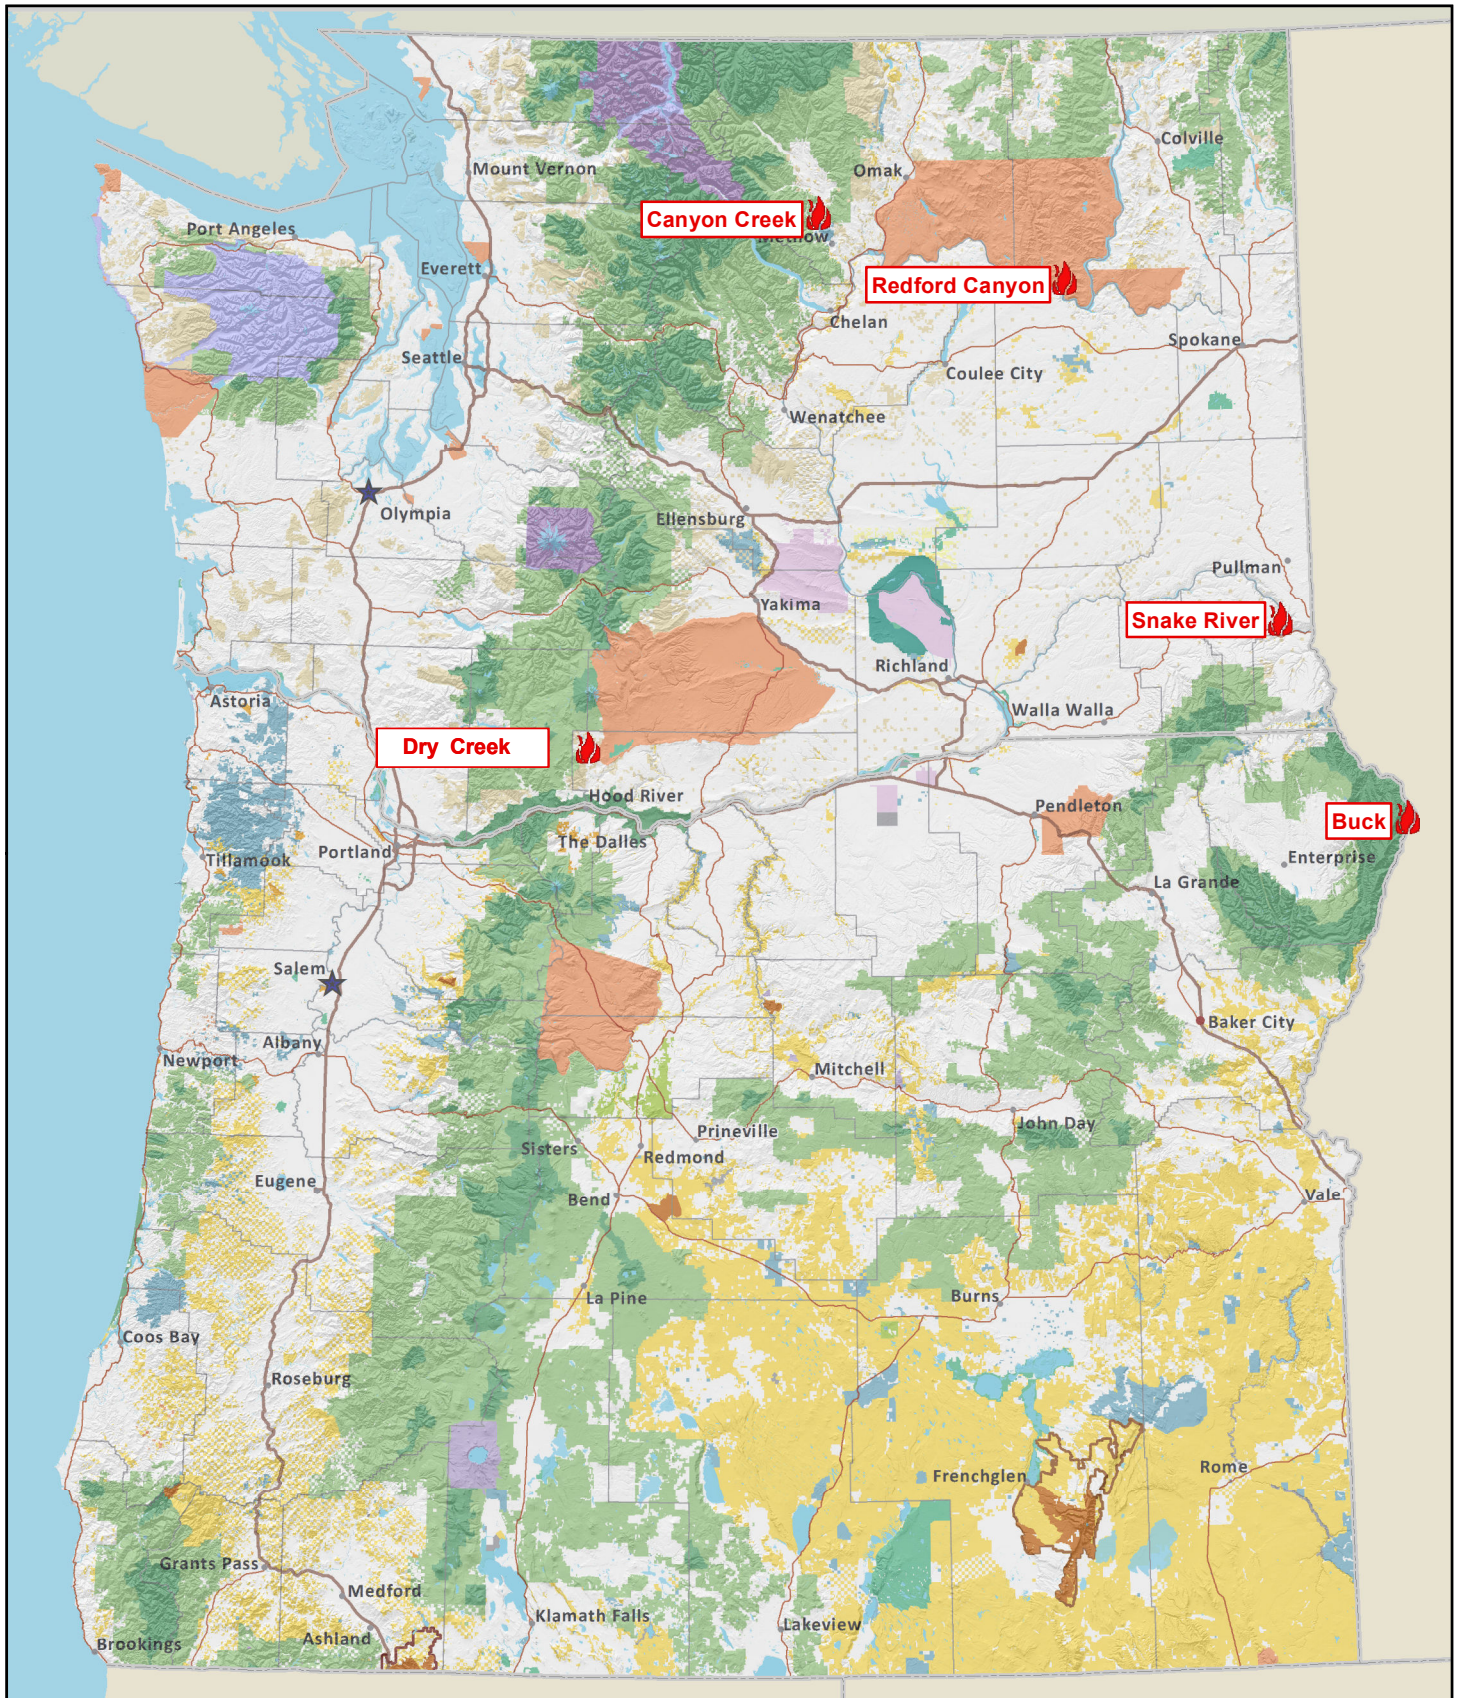

# Washington and Oregon

Current Large Fires: Monday, July 17, 2017 8:57:19 AM

 **Current Large Fires**