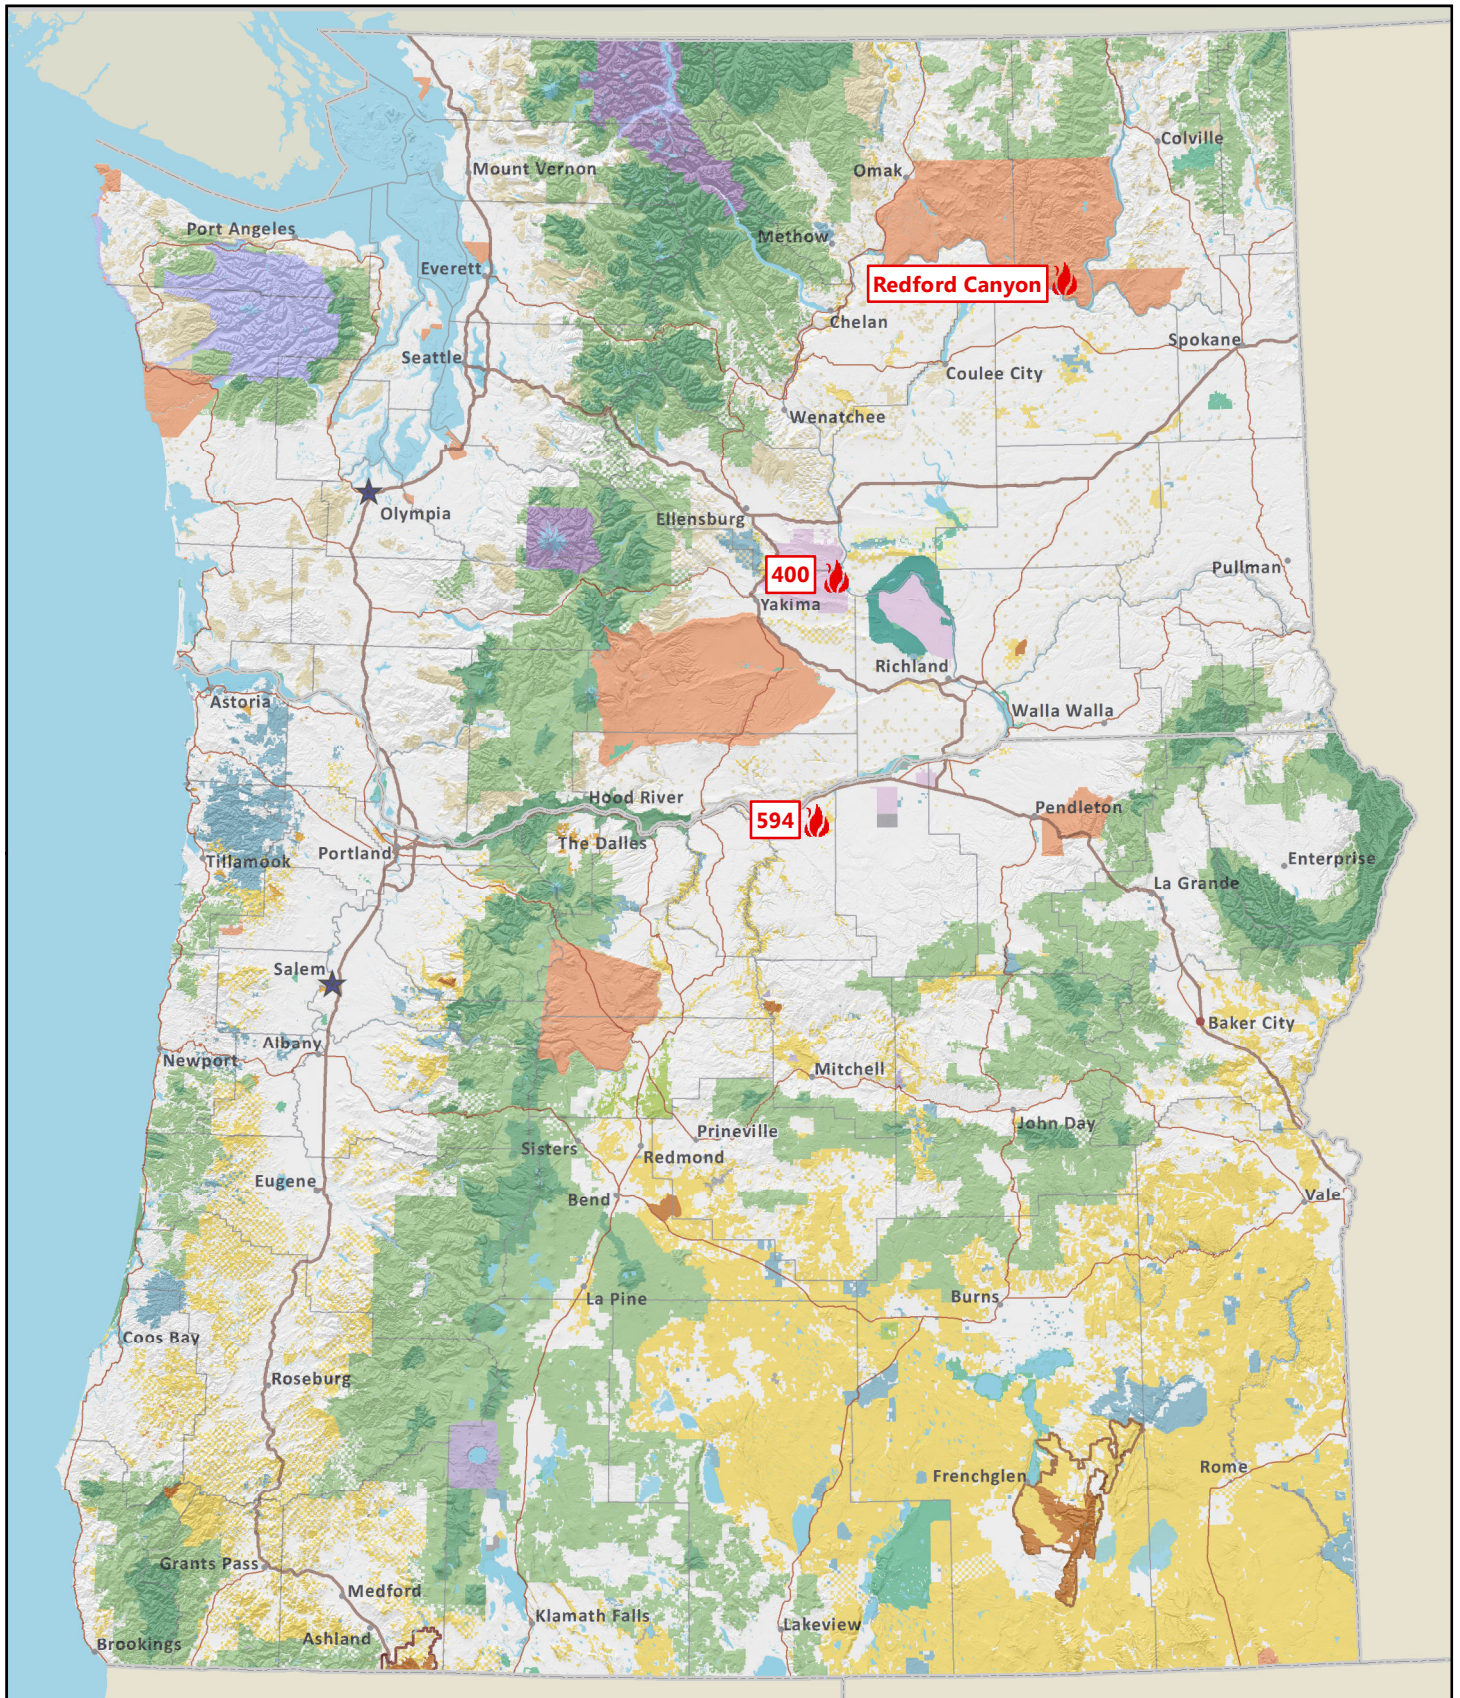

Washington and Oregon

Current Large Fires: Saturday, July 22, 2017 9:47:34 AM

 **Current Large Fires**