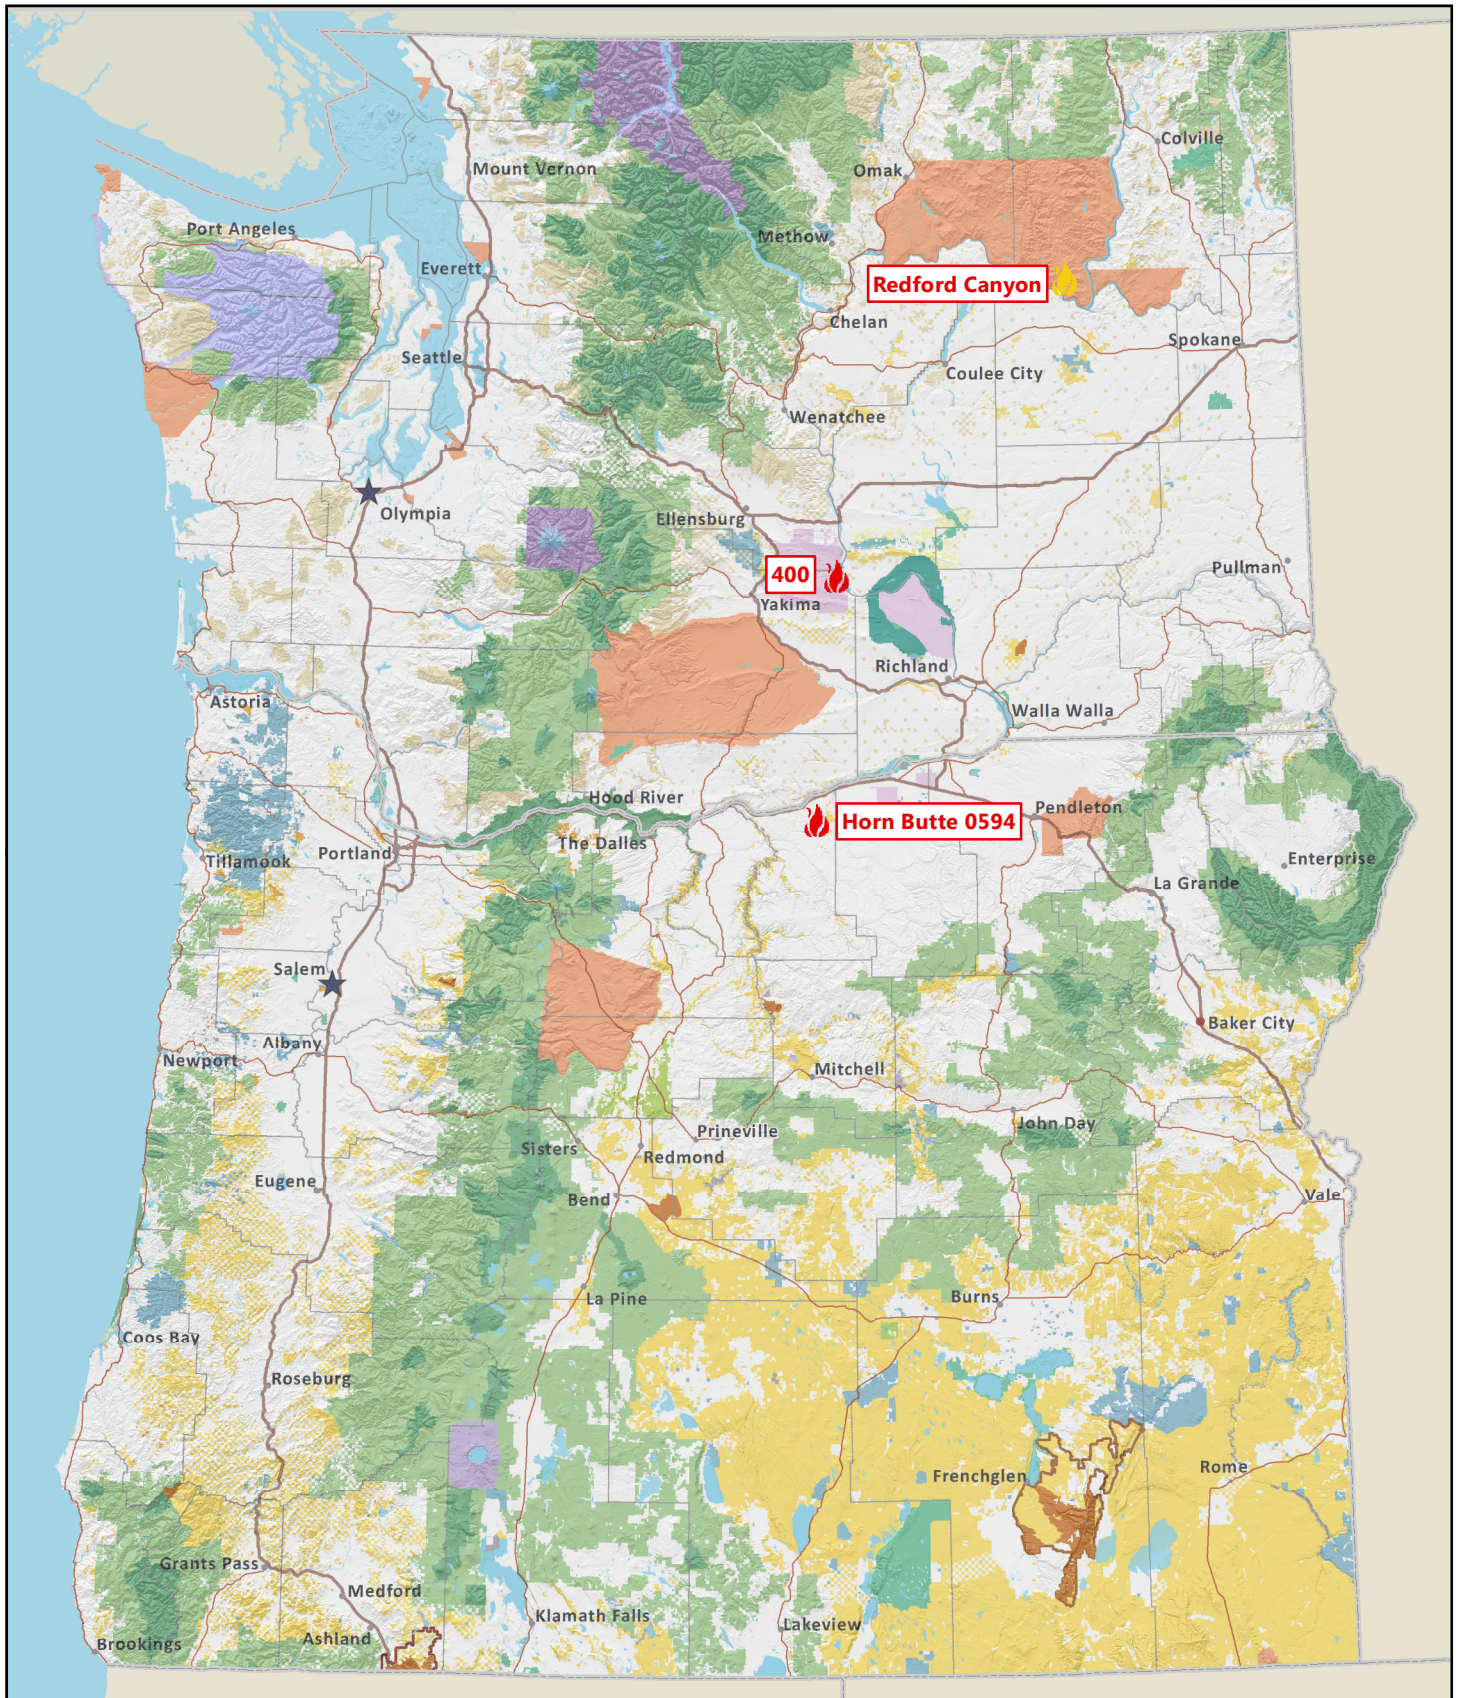

Washington and Oregon

Current Large Fires: Sunday, July 23, 2017 8:34:21 AM

Current Large Fires

Contained Large Fires

0 10 20 40 Miles