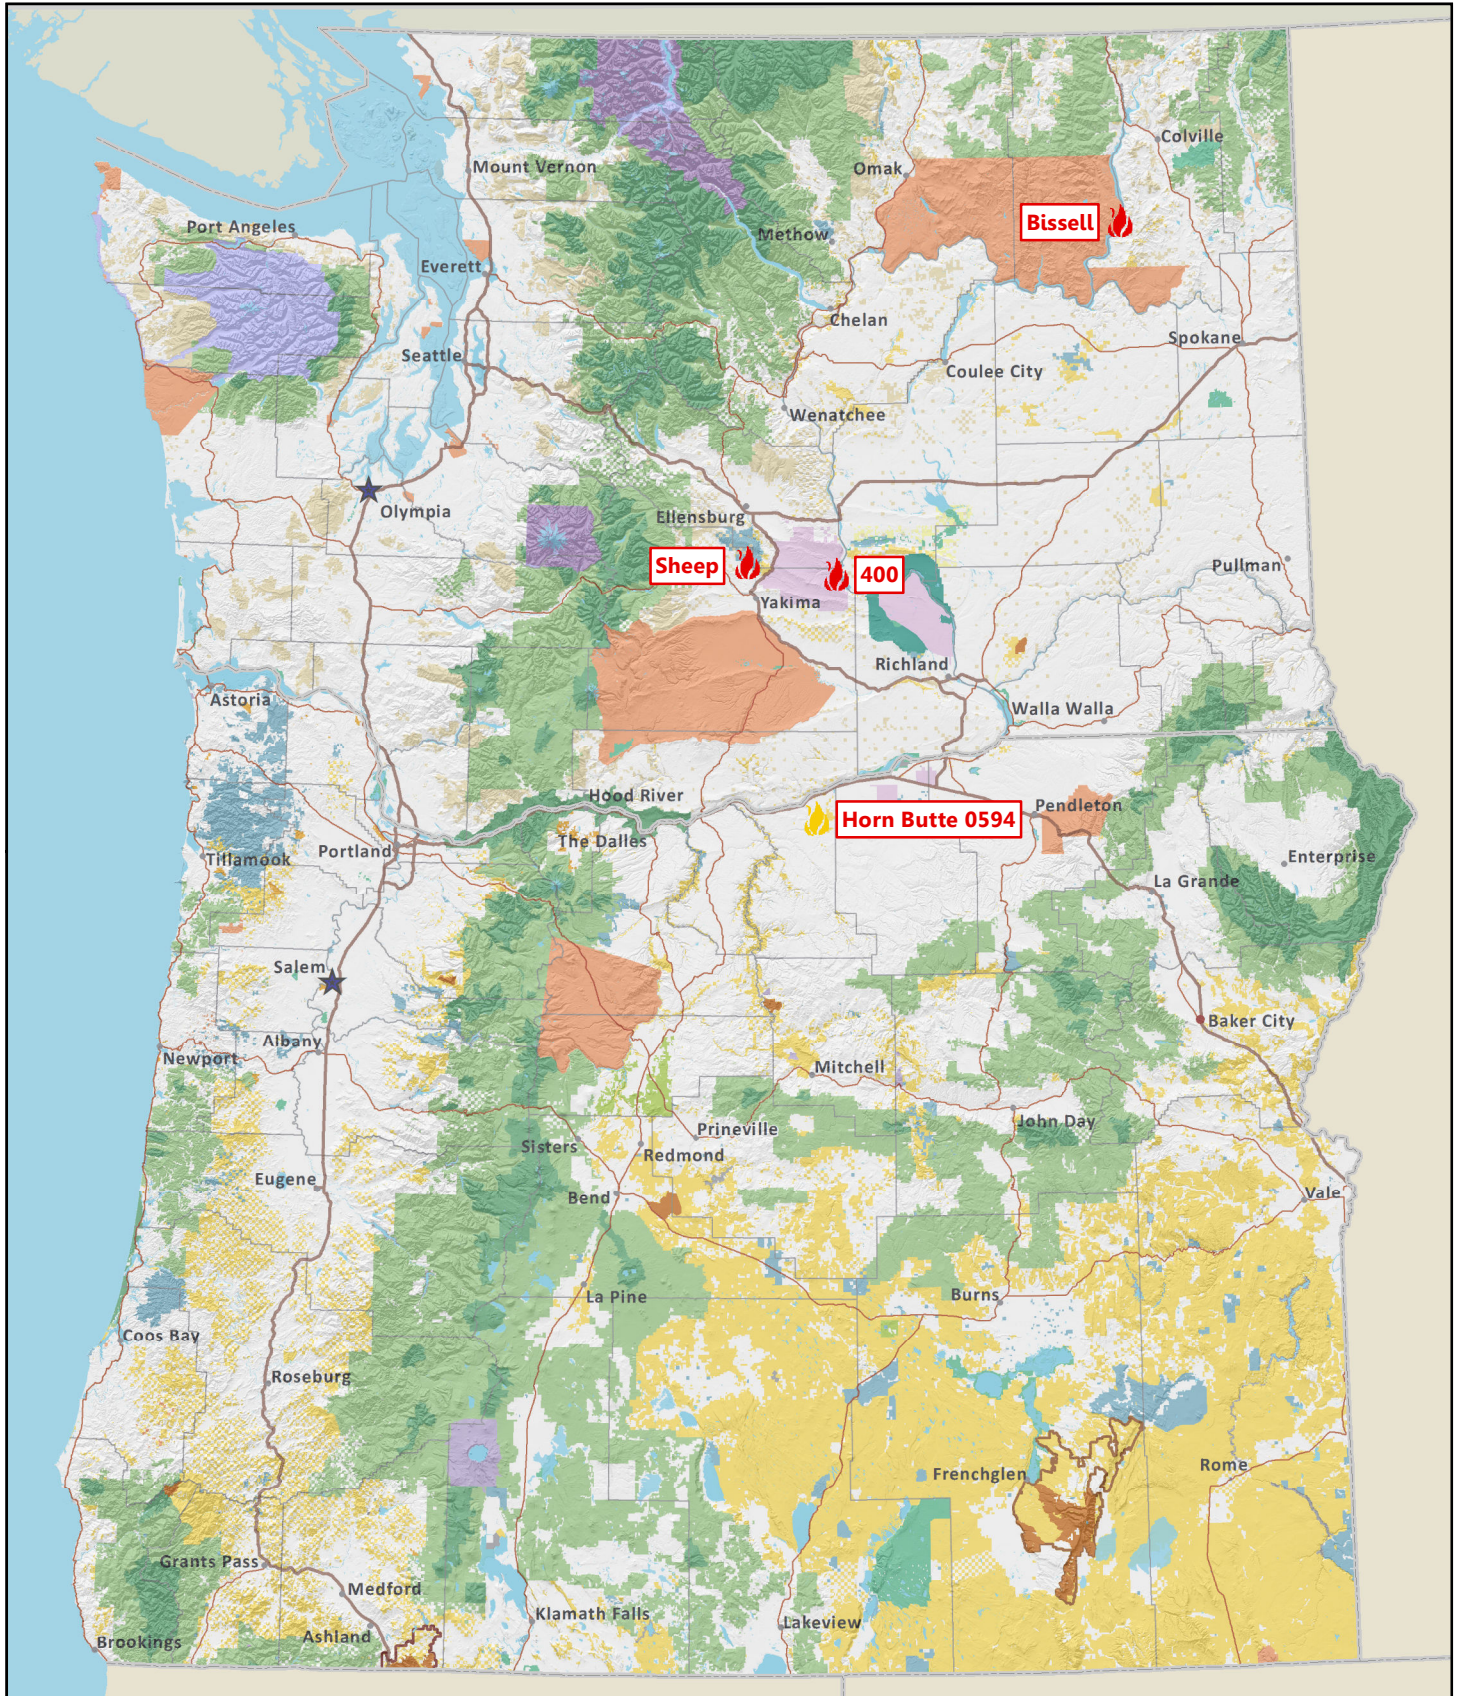

Washington and Oregon

Current Large Fires: Monday, July 24, 2017 8:58:06 AM

Current Large Fires

Contained Large Fires

0 10 20 40 Miles