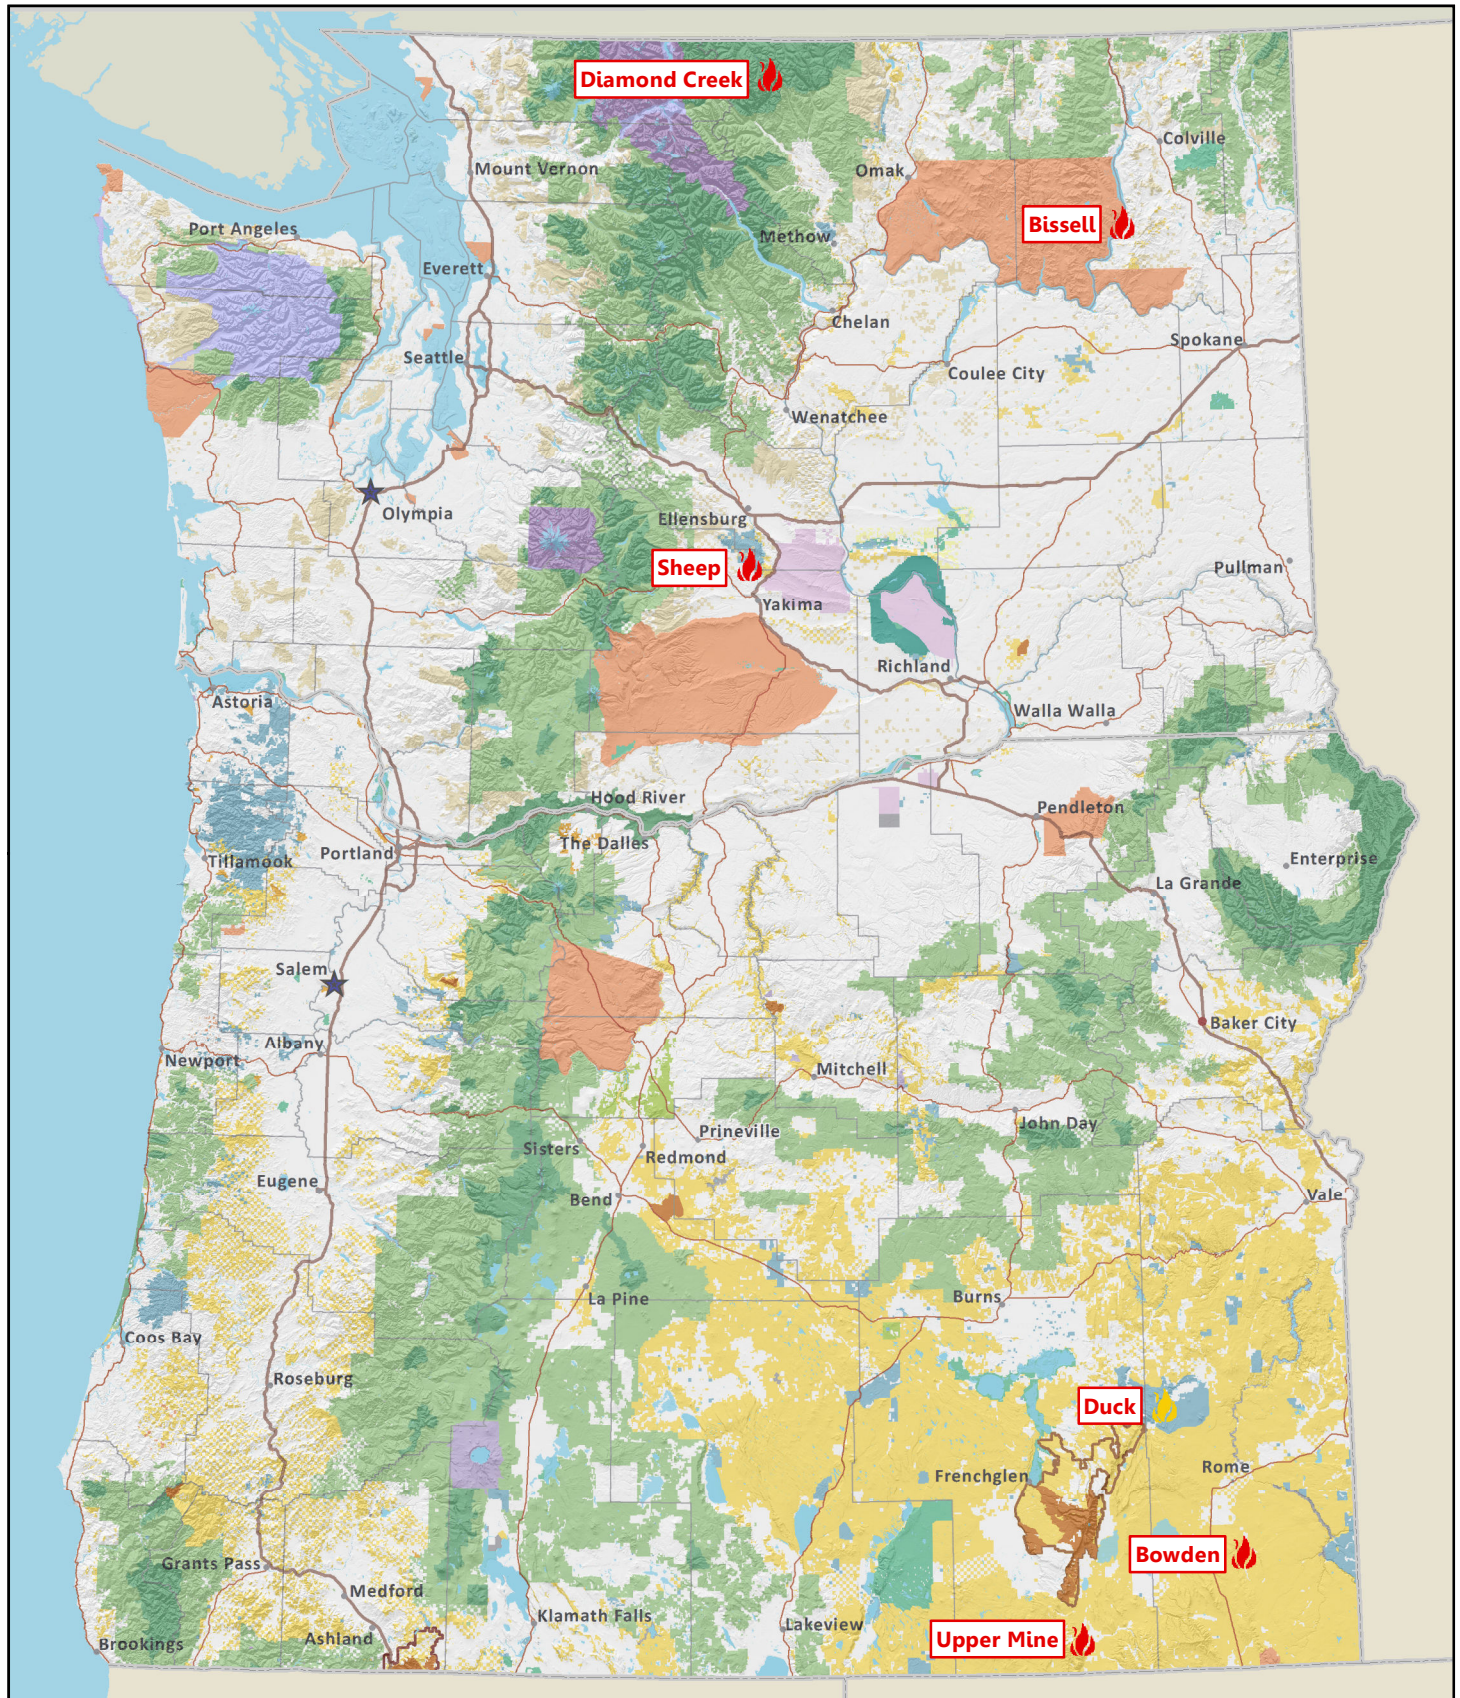

# Washington and Oregon

Current Large Fires: Tuesday, July 25, 2017 9:05:54 AM

-  **Current Large Fires**
-  **Contained Large Fires**