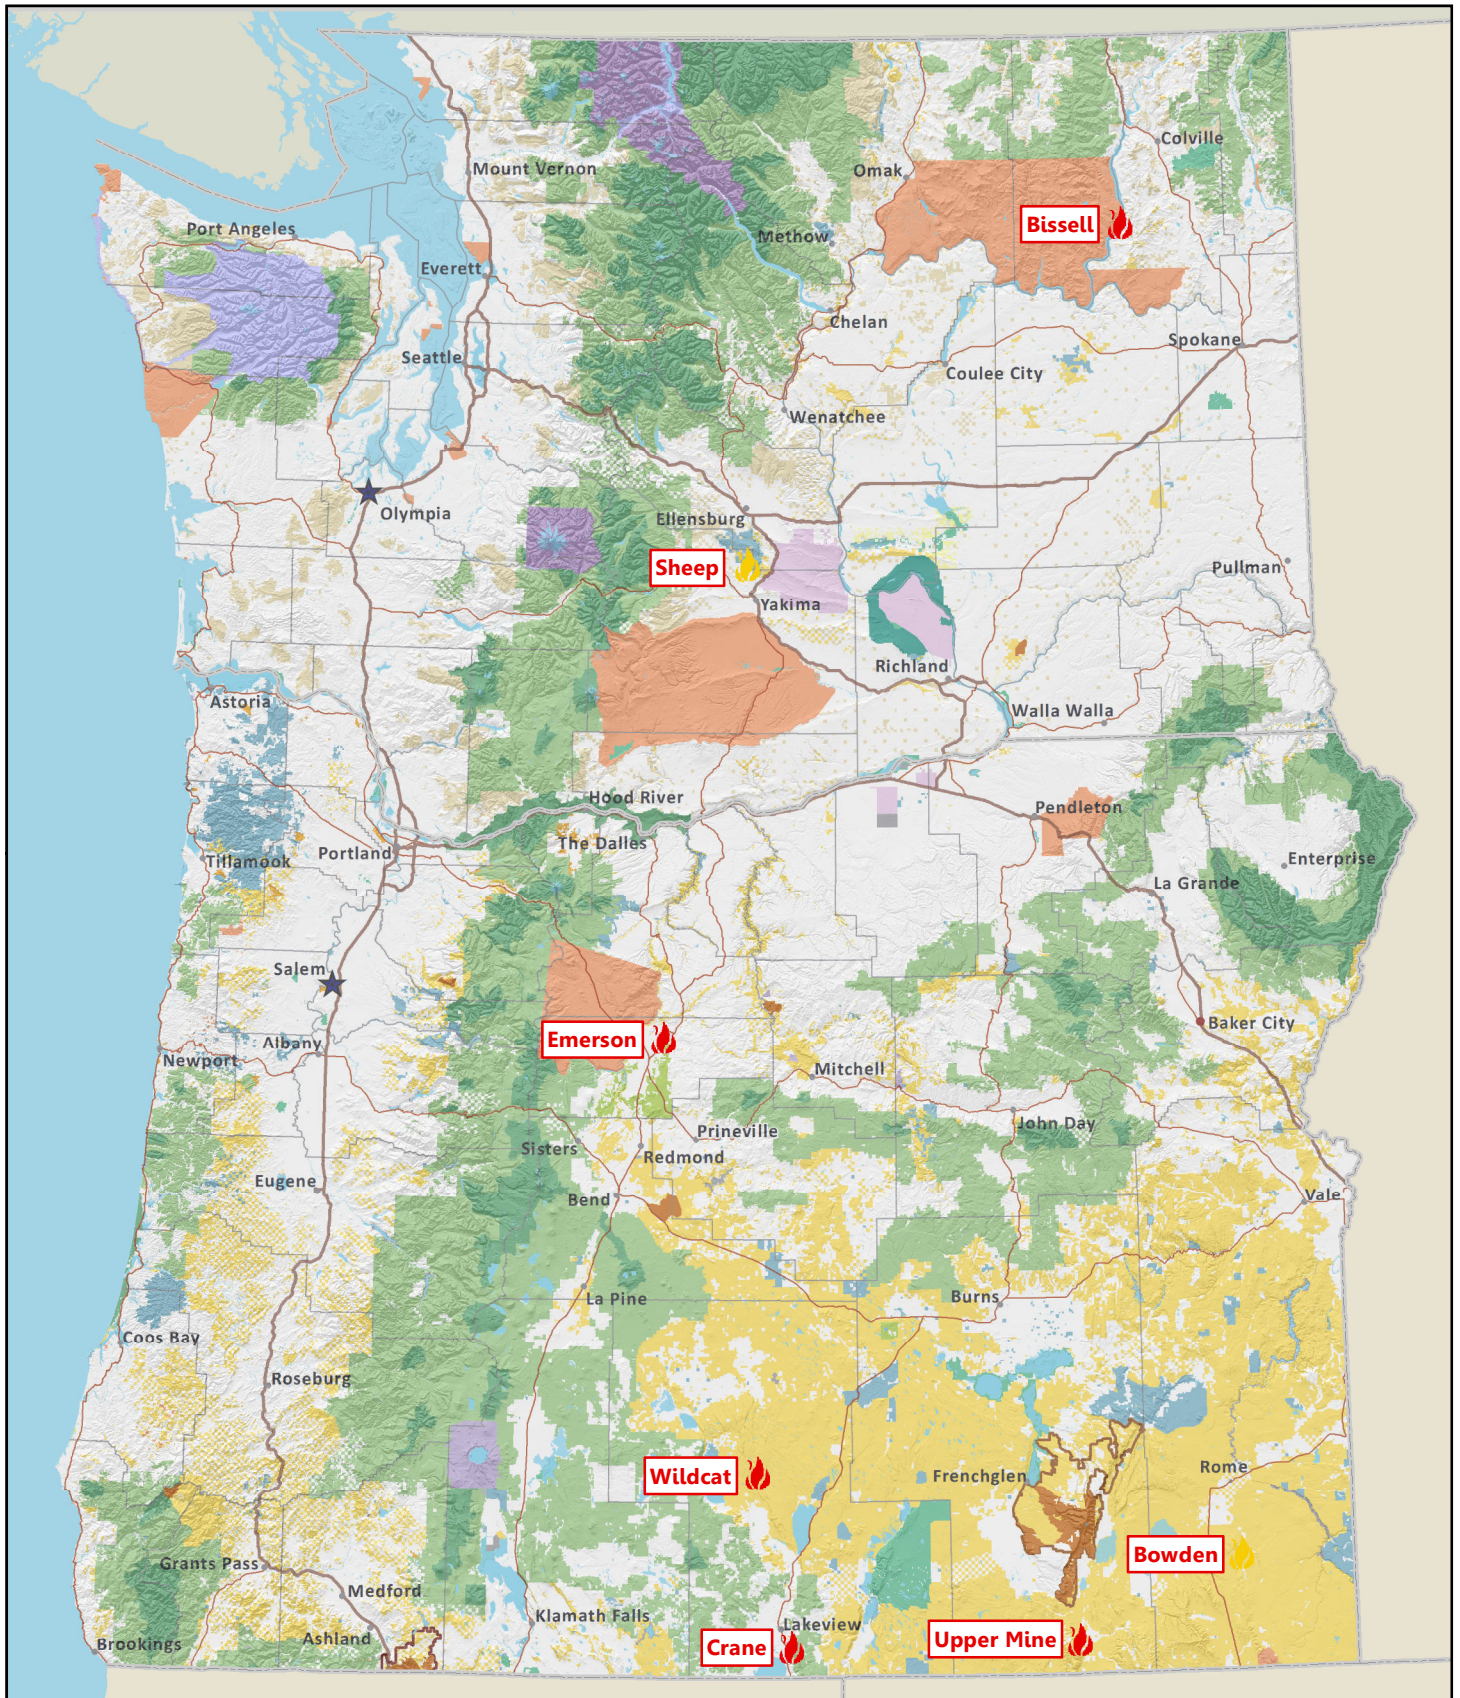

# Washington and Oregon

## Current Large Fires: Wednesday, July 26, 2017 9:15:59 AM

**Current Large Fires**

**Contained Large Fires**

0 10 20 40 Miles