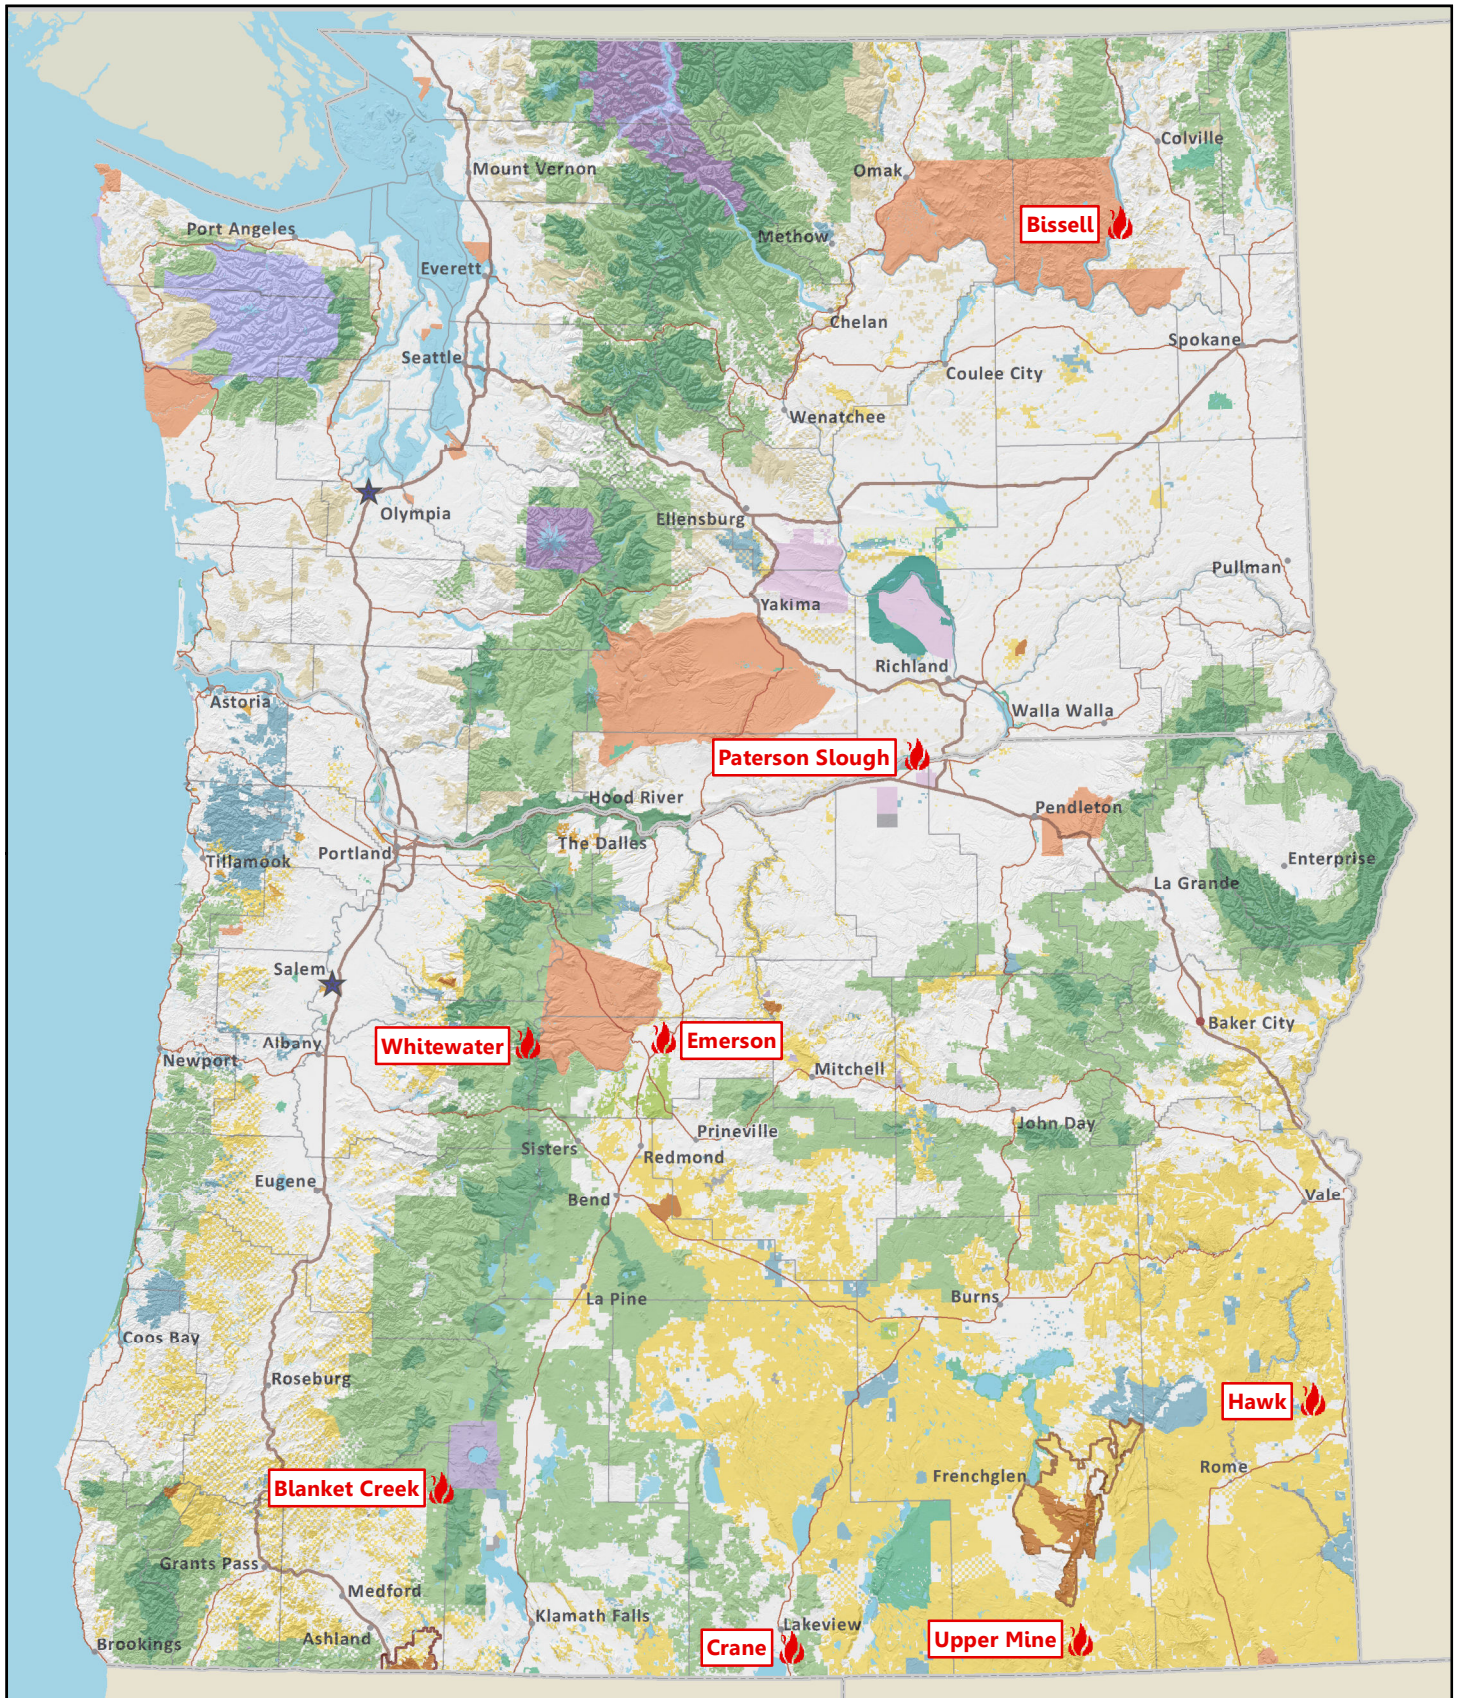

# Washington and Oregon

## Current Large Fires: Friday, July 28, 2017 9:03:31 AM

 **Current Large Fires**