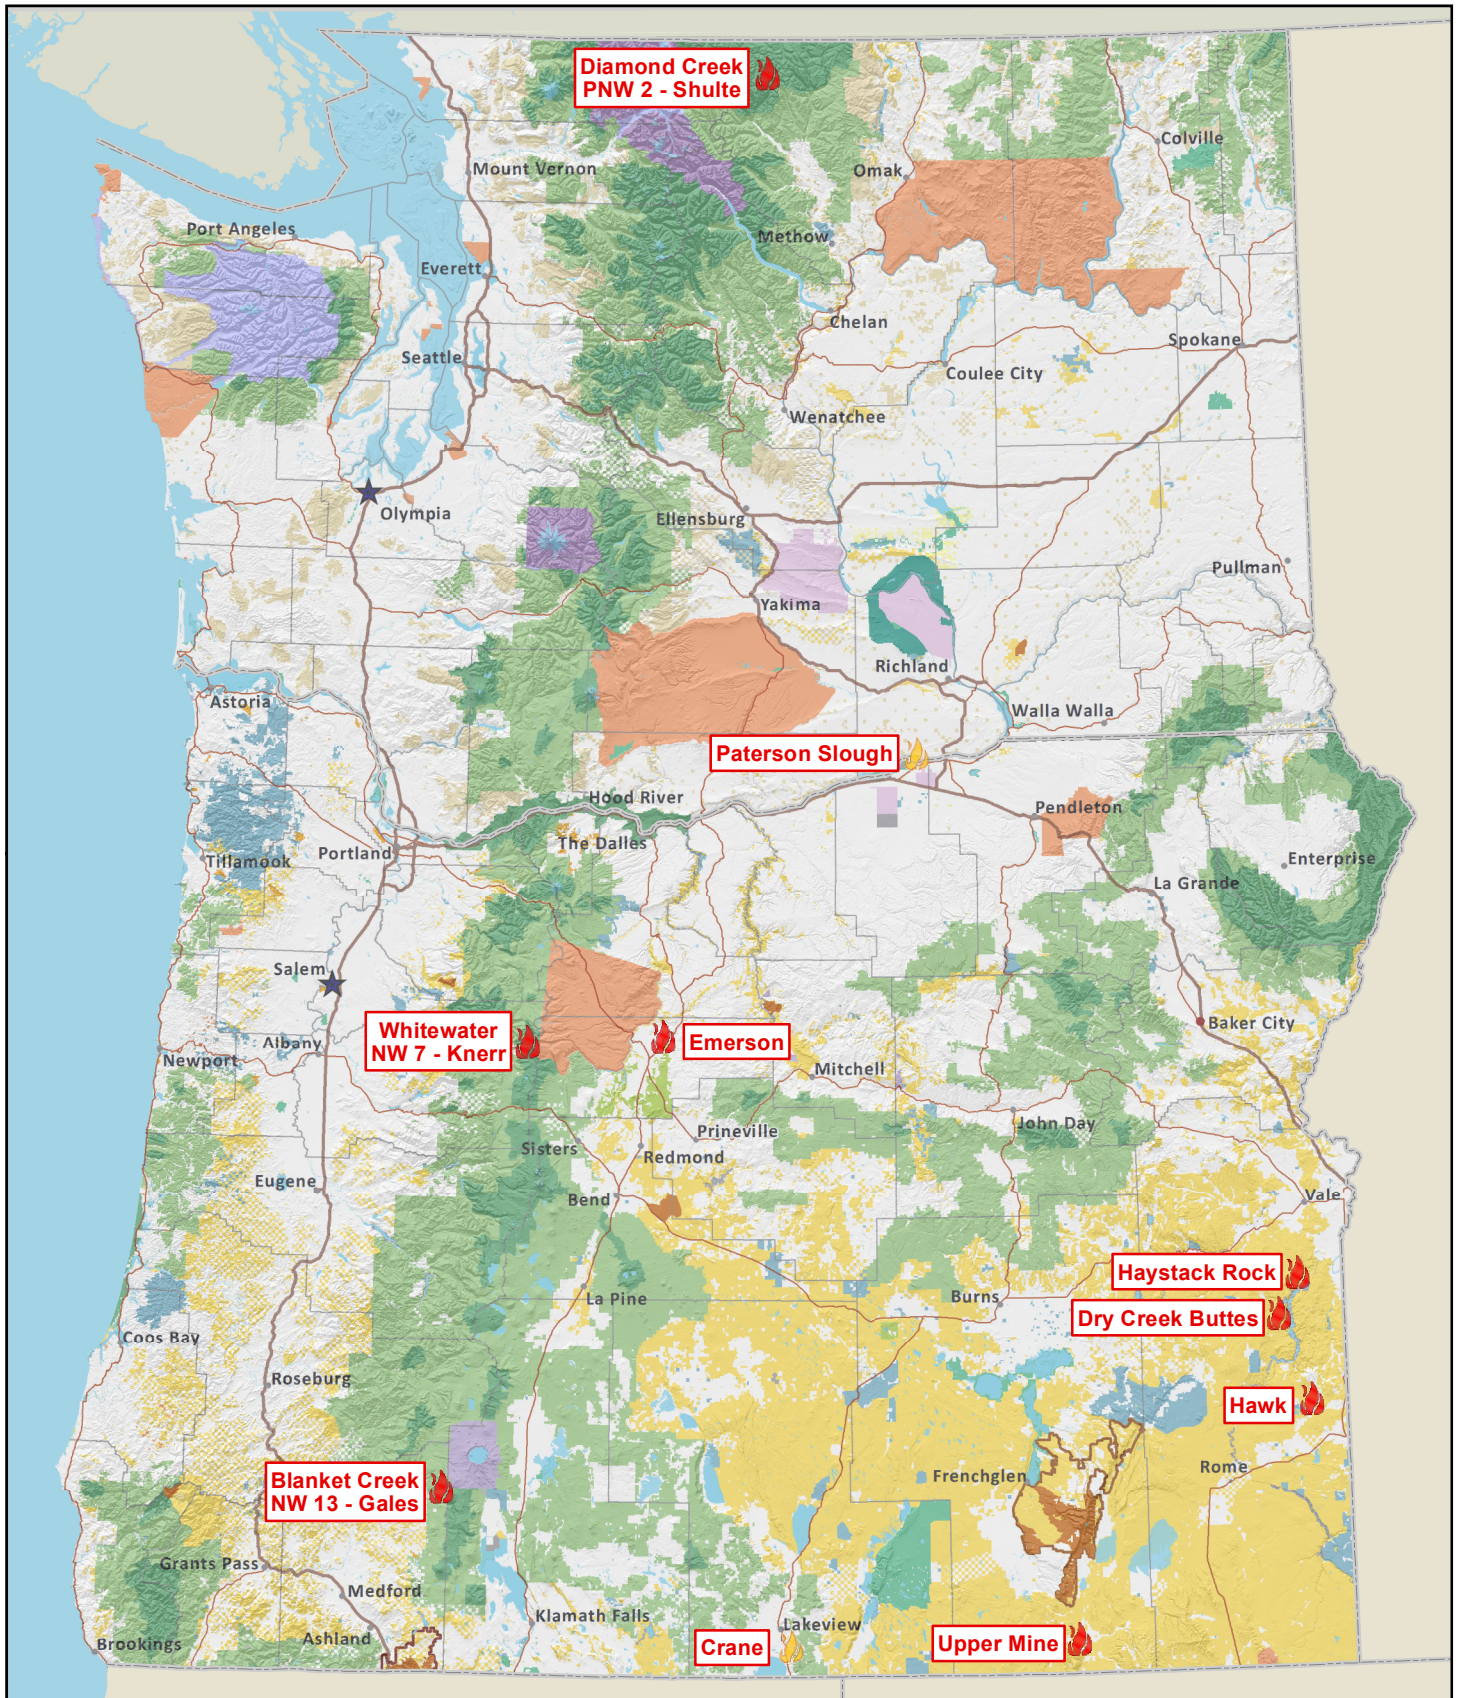

Washington and Oregon

Current Large Fires: Saturday, July 29, 2017 9:10:54 AM

 **Active**
 **Contained**