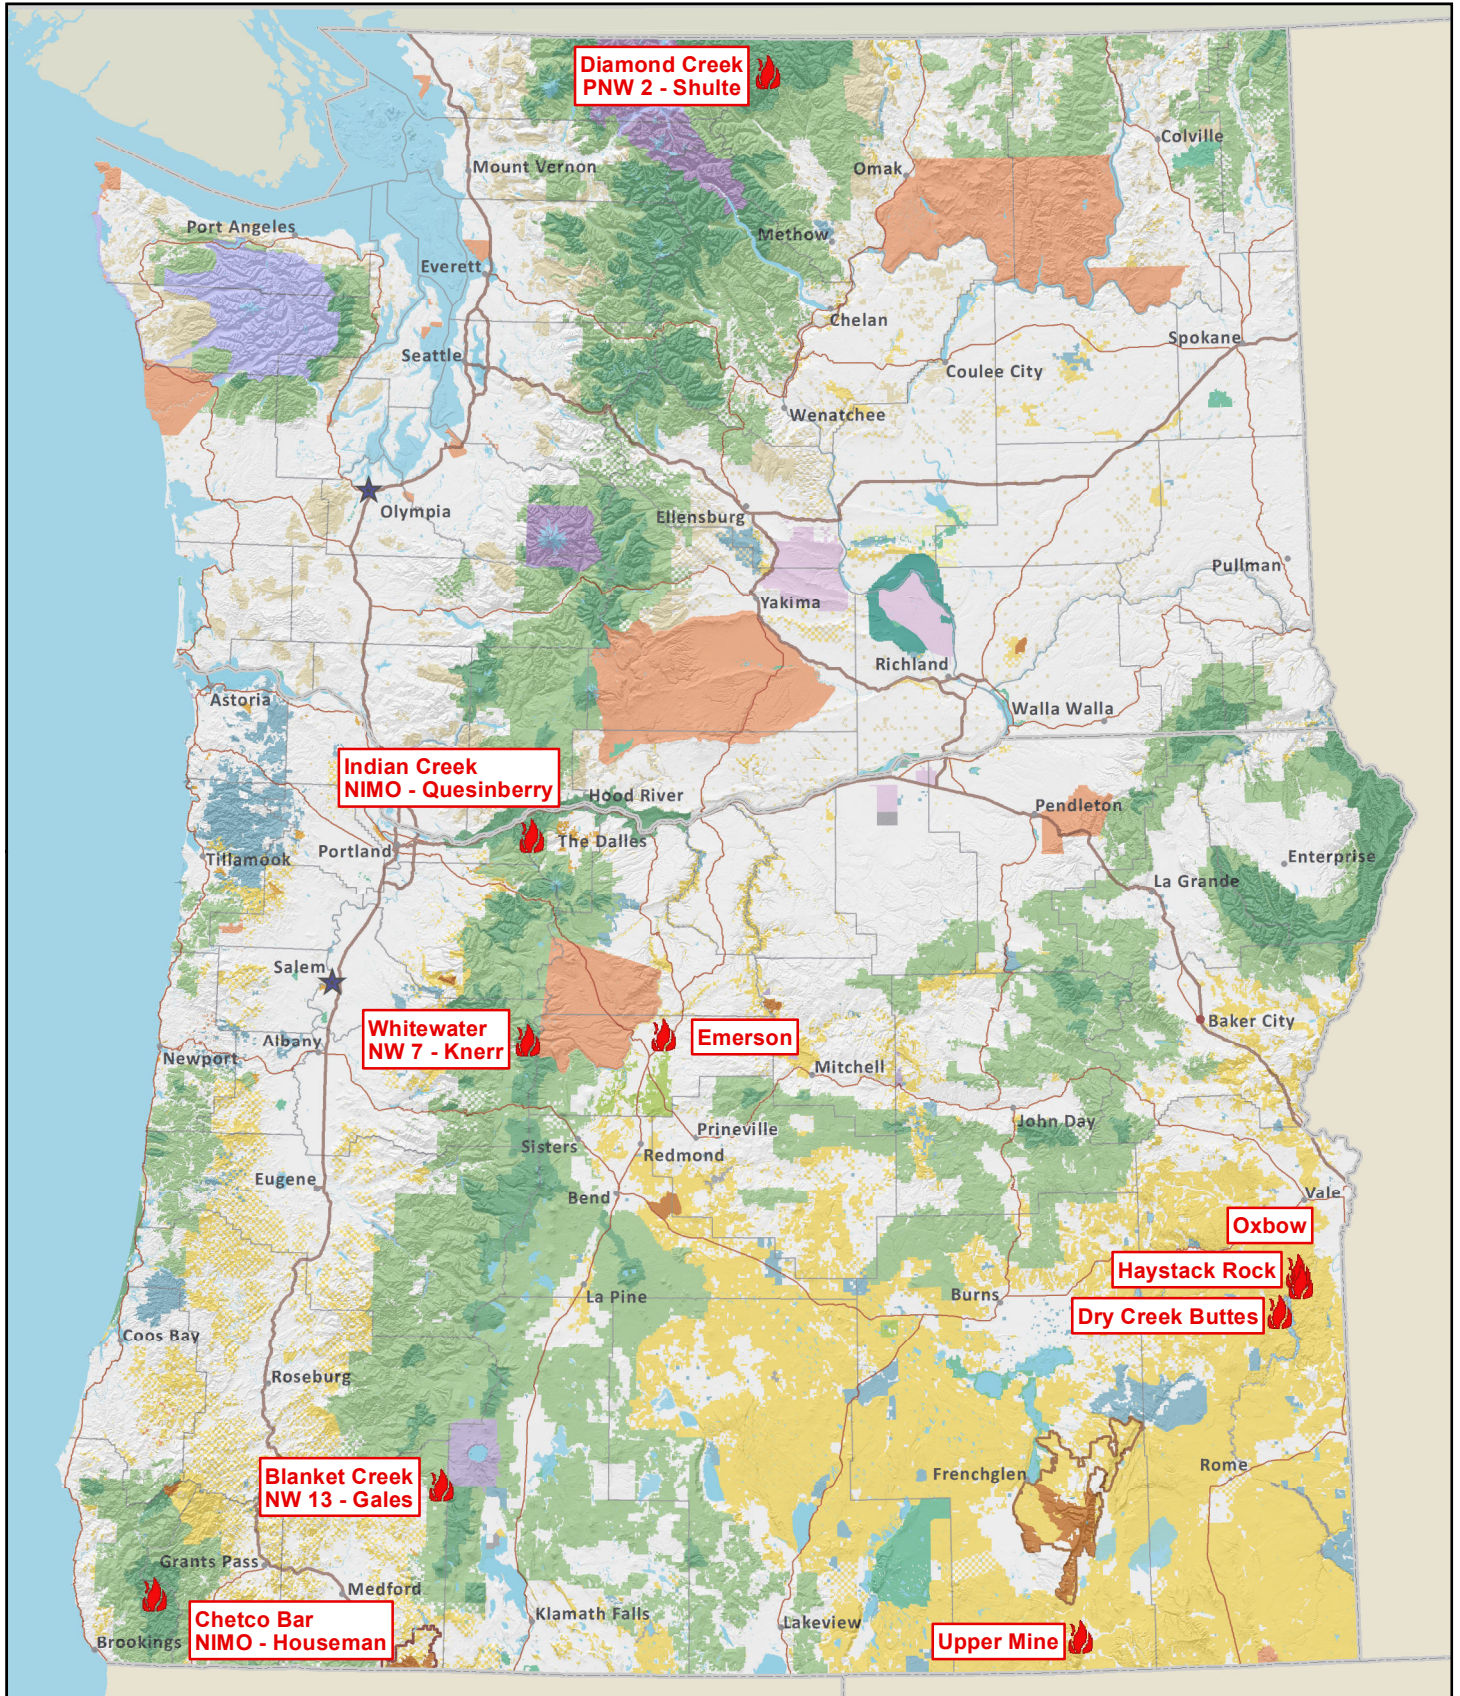

# Washington and Oregon

## Current Large Fires: Sunday, July 30, 2017 9:21:46 AM

 **Active**  
 **Contained**