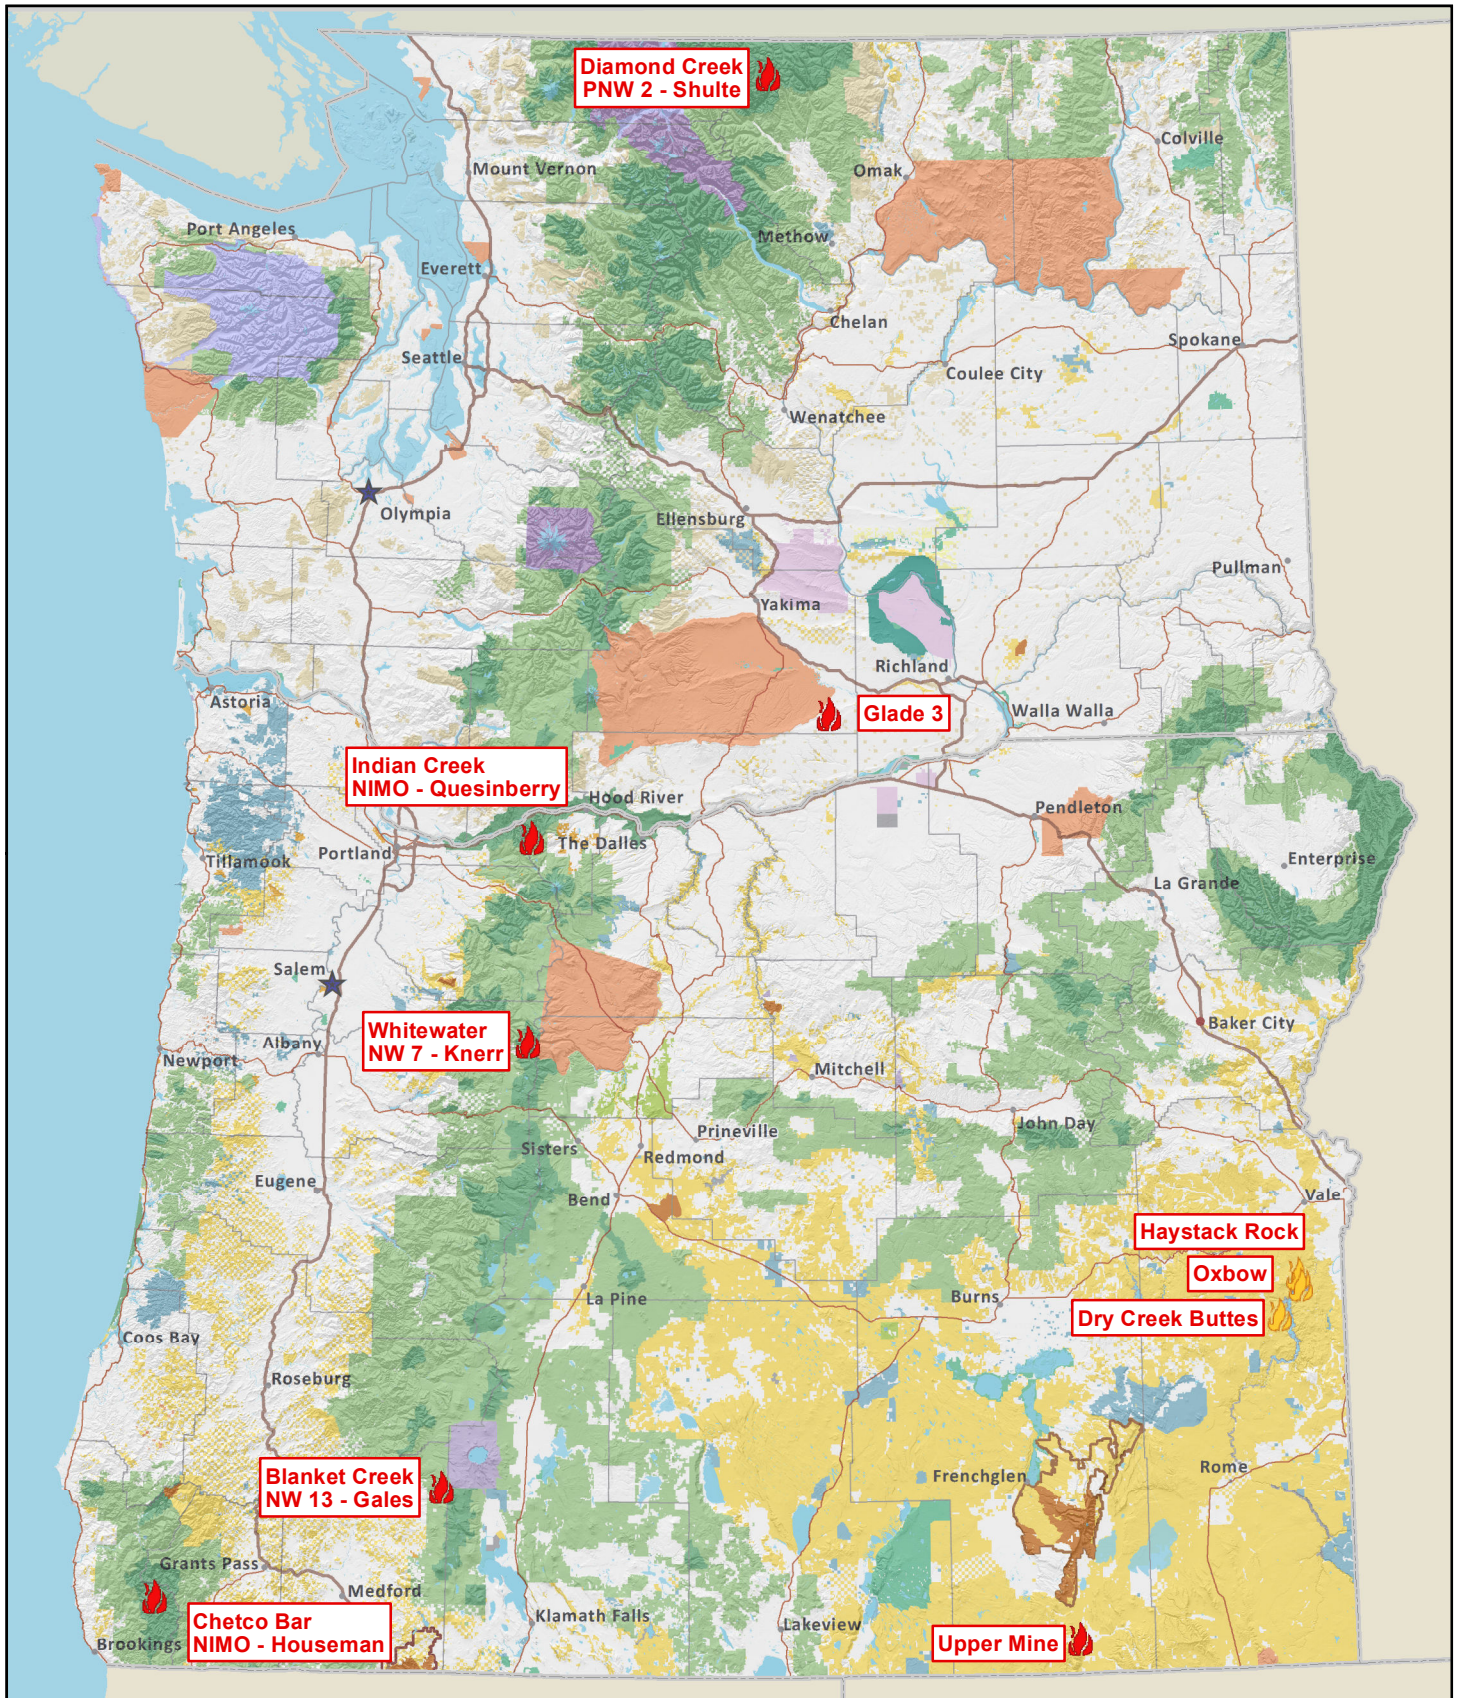

Washington and Oregon

Current Large Fires: Monday, July 31, 2017 9:23:13 AM

 **Active**
 **Contained**