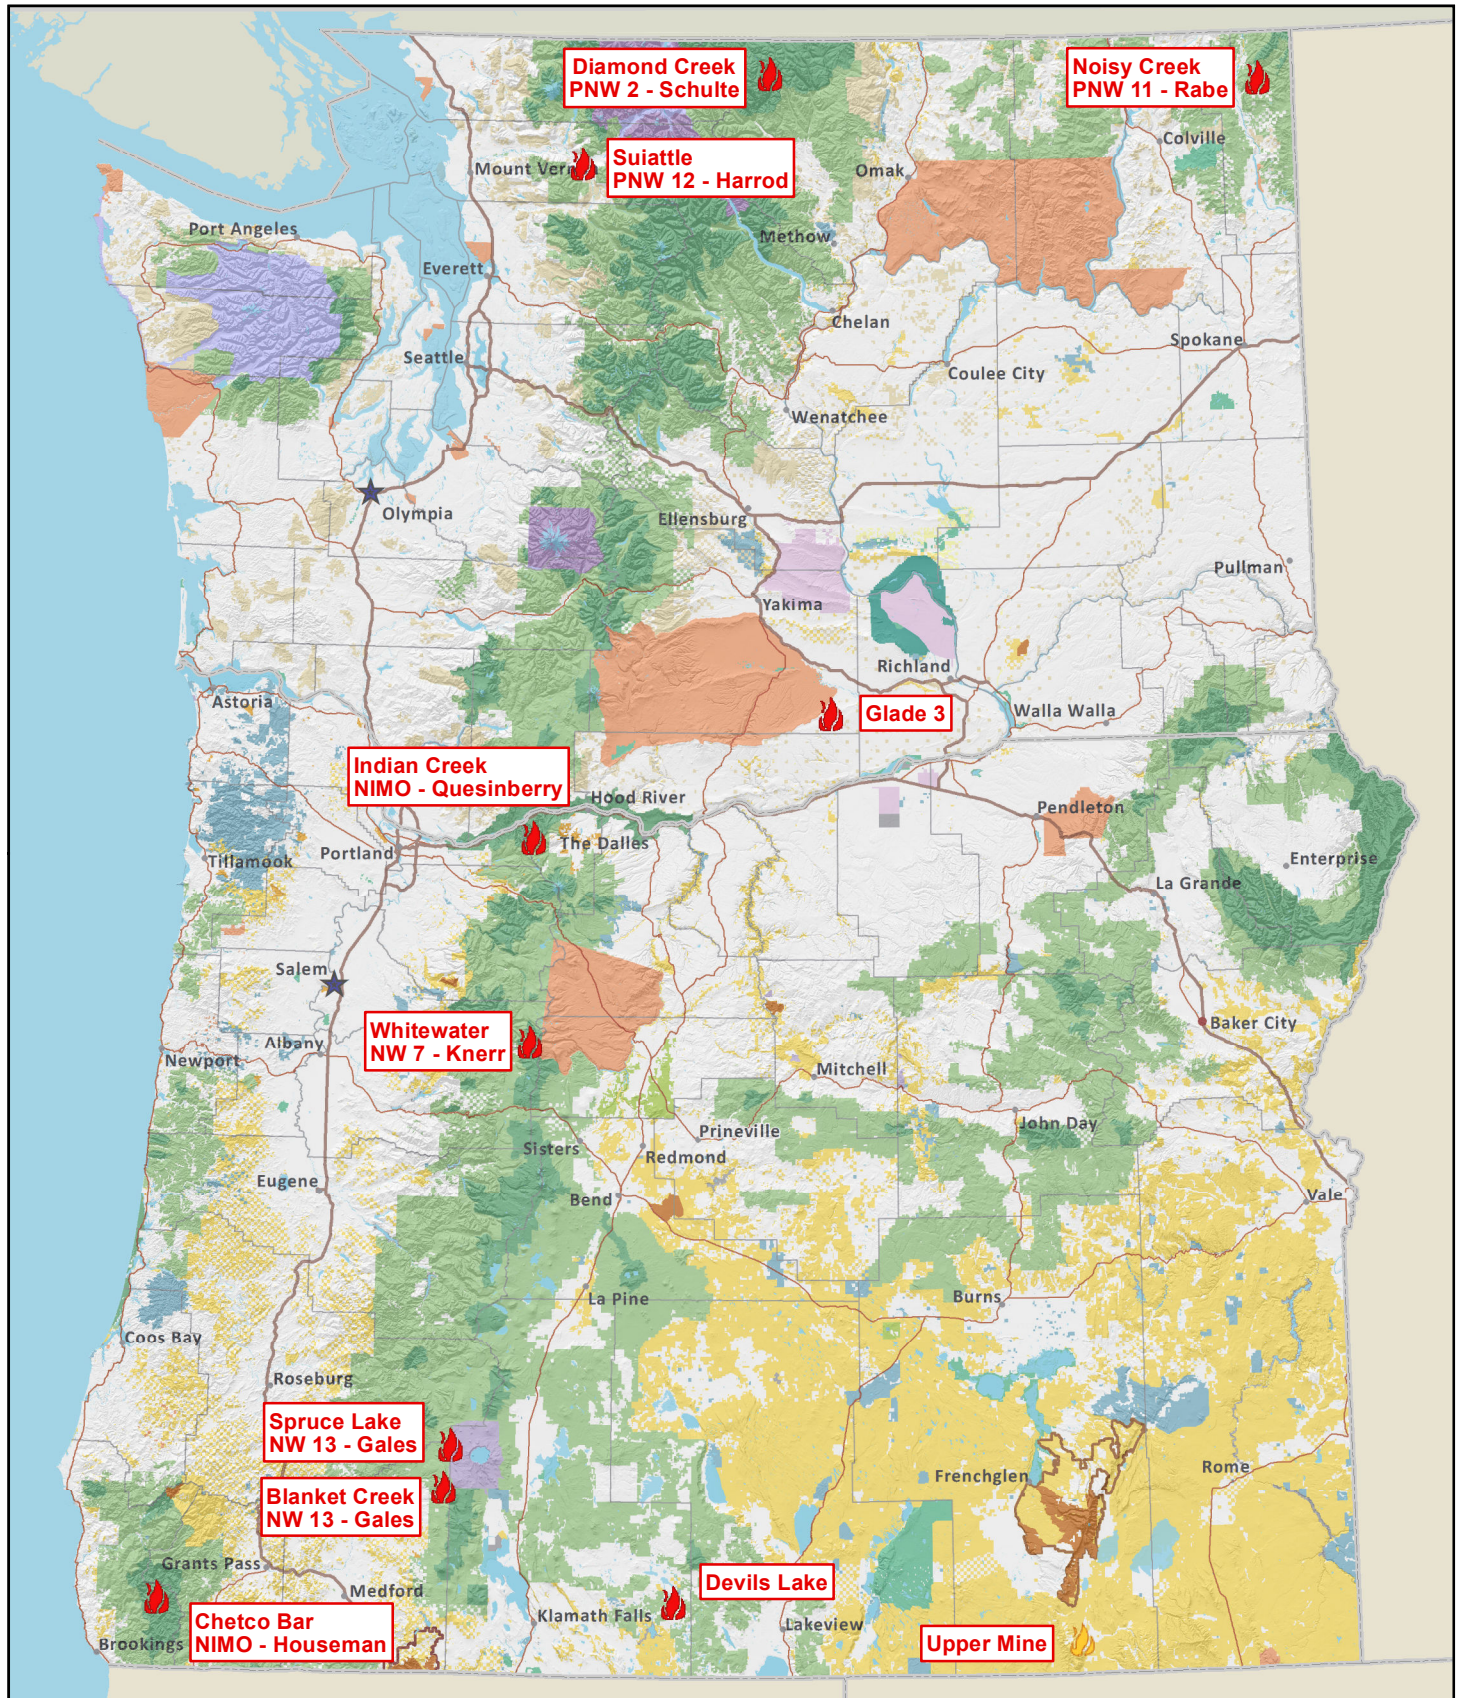

Washington and Oregon

Current Large Fires: Tuesday, August 01, 2017 9:41:37 AM

 **Active**
 **Contained**